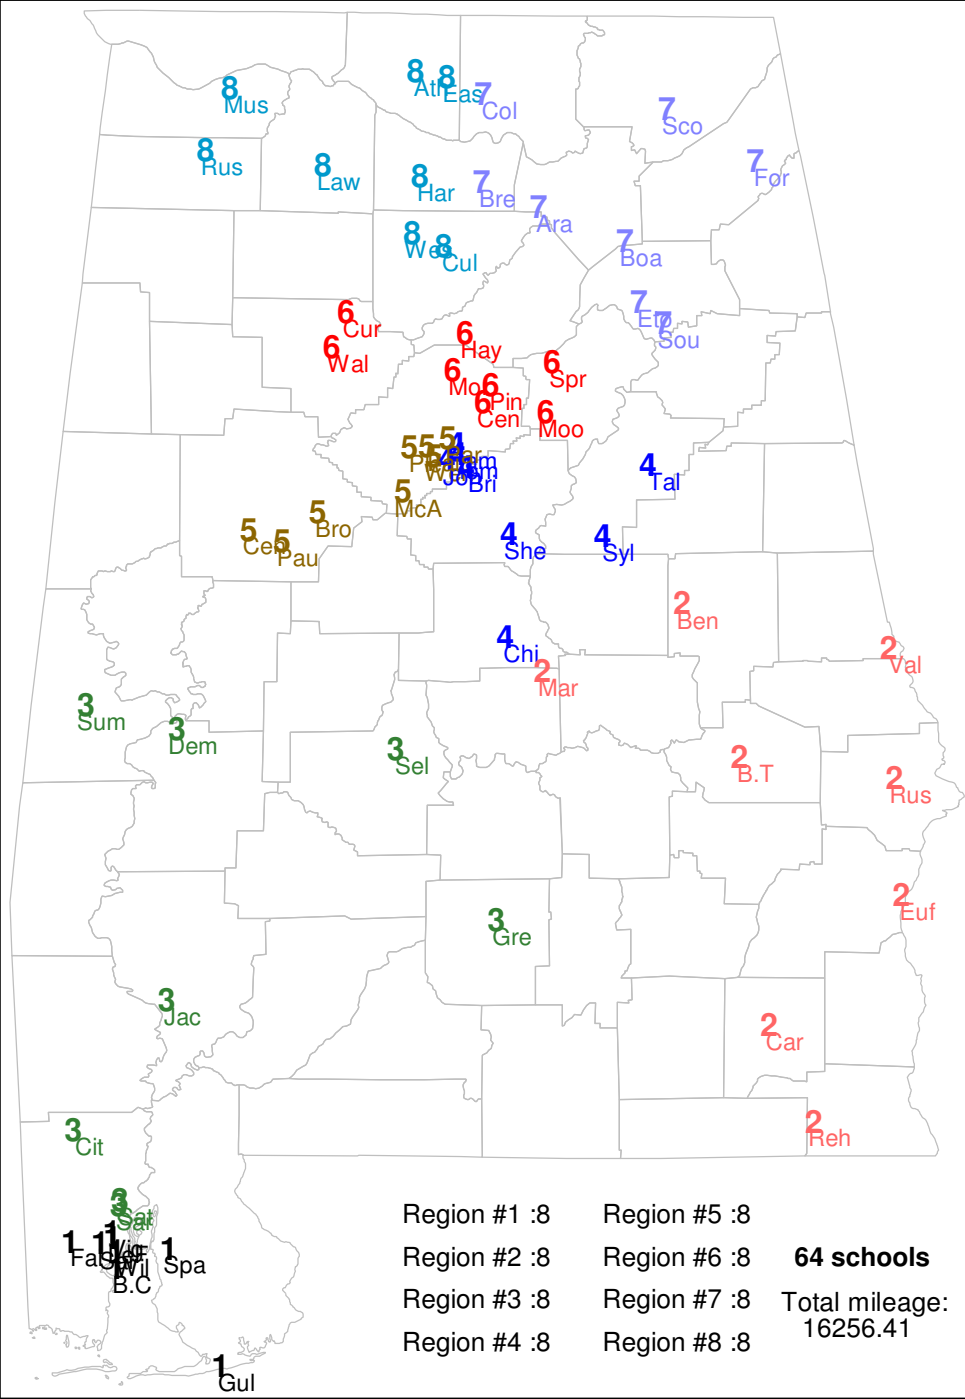

Classification & Alignment 2012

OPTION 1 CLASS 5A FOOTBALL

Region 1 - Spanish Fort - LeFlore - Gulf Shores - Williamson - Vigor - Faith Academy B. C. Rain - Saint Pauls Episcopal	Region 2 - Russell Co. - Benjamin Russell - Valley - Carroll - Eufaula B. T. Washington - Rehobeth - Marbury
Region 3 - Selma - Citronelle - Sumter Central - Demopolis - Satsuma - Saraland - Greenville - Jackson	Region 4 - Homewood - John Carroll - Briarwood Chr. - Chilton Co. - Ramsay - Sylacauga - Shelby Co. - Talladega
Region 5 - Brookwood - McAdory - Wenonah - Paul Bryant - Parker - Central Tuscaloosa - Pleasant Grove - Fairfield	Region 6 - Pinson Valley - Center Point - walker - Mortimer Jordan - Moody - Hayden - Springville - Curry
Region 7 - Brewer - Fort Payne - Southside Gadsden - Scottsboro - Arab - Columbia - Etowah - Boaz	Region 8 - Hartselle - Cullman - Muscle Shoals - Athens - East Limestone - Lawrence Co. - Russellville - West Point

Total number of schools: 64