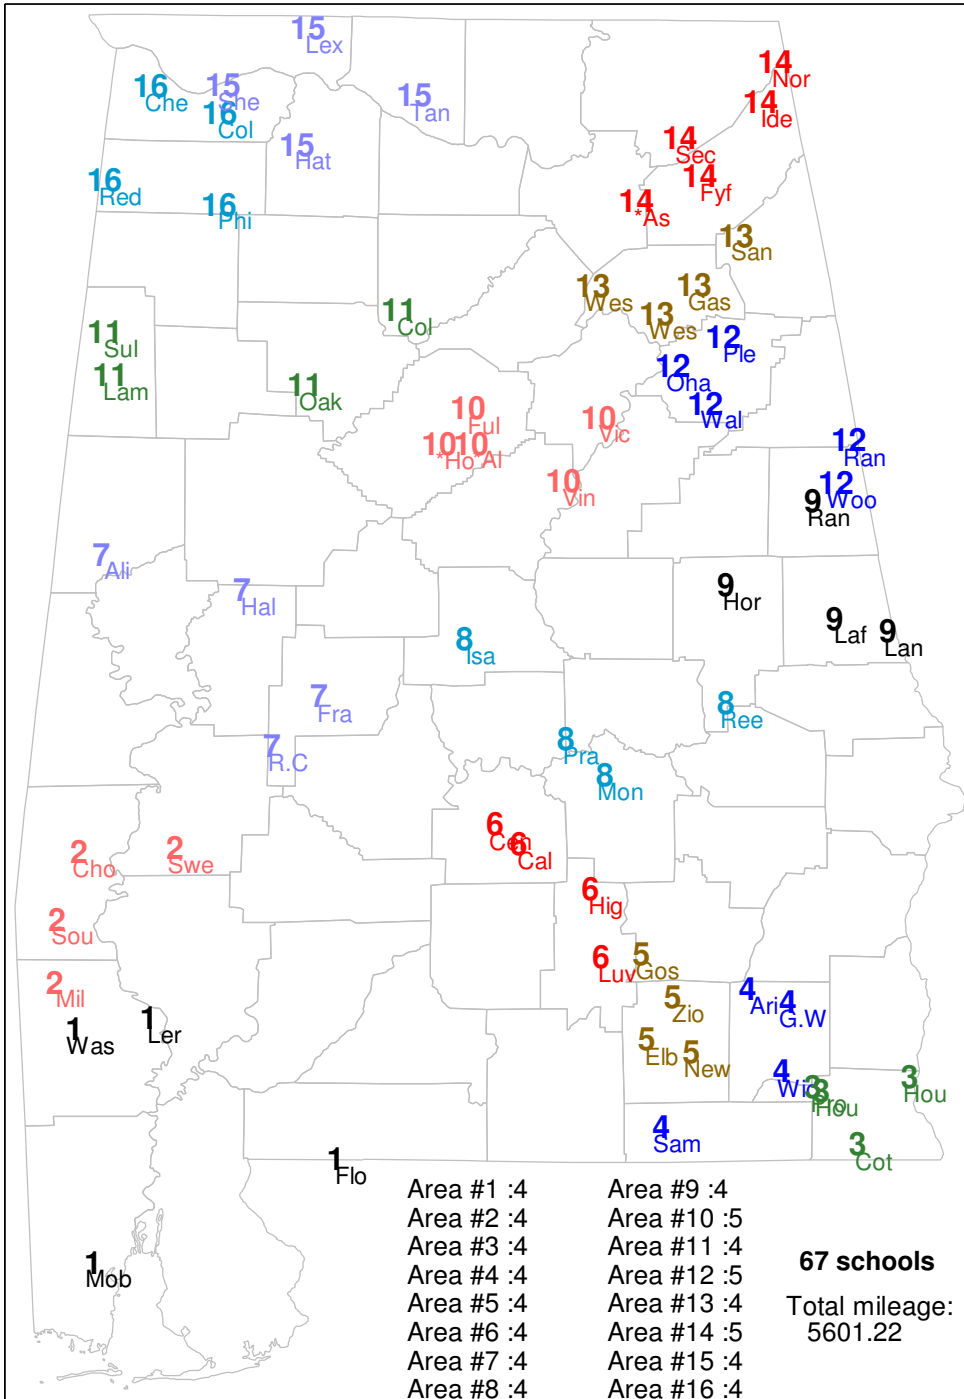

OPTION 1 CLASS 1A BASKETBALL

Area 1 J. U. Blacksher Saint Lukes McIntosh Fruitdale Marengo	Area 2 Geneva Co. Pleasant Home Kinston Floral
Area 3 Red Level Brantley Georgiana Mckenzie *J. F. Shields	Area 4 Linden Akron Sunshine A. L. Johnson John Essex
Area 5 Billingsley Keith Maplesville Ellwood Christian Autaugaville	Area 6 Loachapoka Notasulga wadley verbena Saint Jude
Area 7 Fayetteville winterboro Talladega Co. Central *AS Deaf *westminster Oak Mtn.	Area 8 Appalachian Shades Mtn. Chr. Jefferson Chr. Southeastern *Parkway Chr.
Area 9 Holy Spirit Pickens Co. Berry South Lamar Hubbertville	Area 10 Sumiton Chr. Parrish Marion Co. Lynn Brilliant
Area 11 Falkville Addison Decatur Heritage Meek *Saint Bernard	Area 12 Ragland Donoho Jacksonville Chr. *Faith Chr. *Sacred Heart
Area 13 Collinsville Spring Garden Cedar Bluff Gaylesville Coosa Chr.	Area 14 woodville Valley Head *skyline *whitesburg Chr. *Paint Rock Valley
Area 15 Tharptown Hackleburg Phillips vina *Belgreen	Area 16 Hubbard Shoals chr. waterloo *Athens Bible *Covenant Chr.

Total number of schools: 79

**OPTION 1 CLASS 2A BASKETBALL**

Area 1 Flomaton Leroy Mobile Chr. Washington Co.	Area 2 Southern Choctaw Choctaw Co. Millry Sweet Water
Area 3 Houston Co. Providence Chr. Houston Academy Cottonwood	Area 4 Wicksburg G. W. Long Samson Ariton
Area 5 Zion Chapel New Brockton Goshen Elba	Area 6 Calhoun Luverne Central Hayneville Highland Home
Area 7 Hale Co. Francis Marion Aliceville R. C. Hatch	Area 8 Montgomery Academy Prattville Christian Reeltown Isabella
Area 9 Lafayette Randolph Co. Horseshoe Bend Lanett	Area 10 Fultondale Vincent Victory Chr. *Altamont *Holy Family
Area 11 Lamar Co. Cold Springs Sulligent Oakman	Area 12 Walter wellborn Pleasant Valley ohatchee woodland Ranburne
Area 13 West End Walnut Grove Westbrook Chr. Sand Rock Gaston	Area 14 North sand Mountain Fyffe Ider Section *Asbury
Area 15 Hatton Lexington Sheffield Tanner	Area 16 Colbert Heights Phil Campbell Red Bay Cherokee