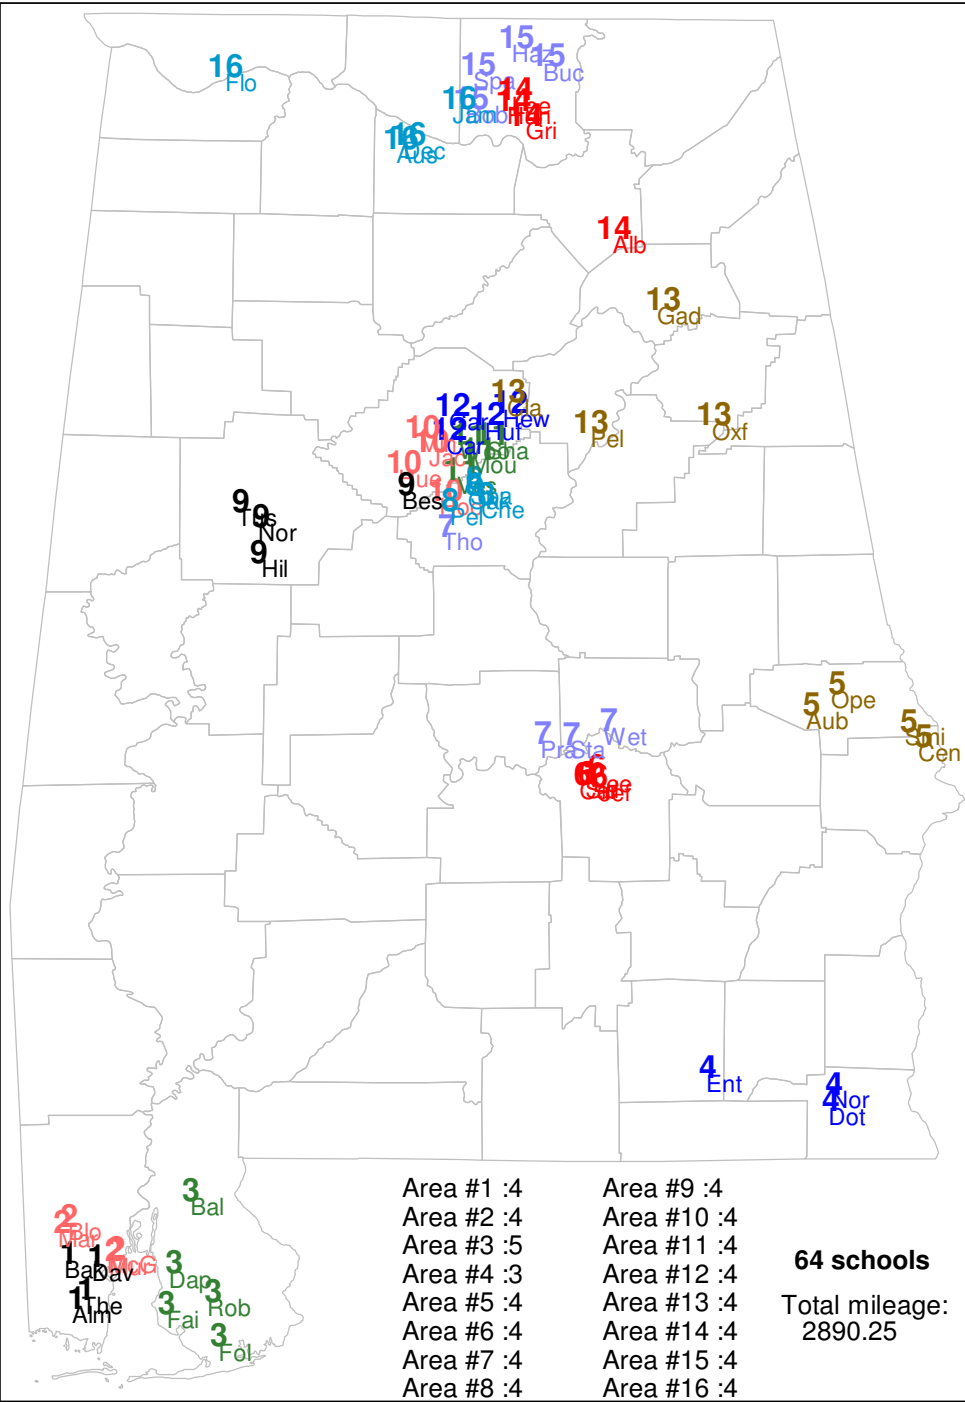

OPTION 1 CLASS 6A BASKETBALL

Area 1 Baker Theodore Alma Bryant Davidson	Area 2 Murphy Mary Montgomery McGill-Toolen Blount
Area 3 Foley Fairhope Robertsdale Daphne Baldwin Co.	Area 4 Enterprise Northview Dothan
Area 5 Auburn Smiths Station Central Phenix City Opelika	Area 6 Jeff Davis Lee Montgomery Carver Montgomery Sidney Lanier
Area 7 Prattville Thompson Stanhope Elmore wetumpka	Area 8 Pelham Oak Mountain Spain Park Chelsea
Area 9 Tuscaloosa Co. Northridge Hillcrest Tuscaloosa Bessemer City	Area 10 Hoover Jackson-olin Hueytown Minor
Area 11 Vestavia Hills Mountain Brook Shades valley woodlawn	Area 12 Hewitt-Trussville Huffman Carver Birmingham Gardendale
Area 13 Gadsden City Clay Chalkville Pell city Oxford	Area 14 Grissom Huntsville Lee Huntsville Albertville
Area 15 Sparkman Bob Jones Hazel Green Buckhorn	Area 16 Austin Florence James Clemens Decatur
Total number of schools: 64