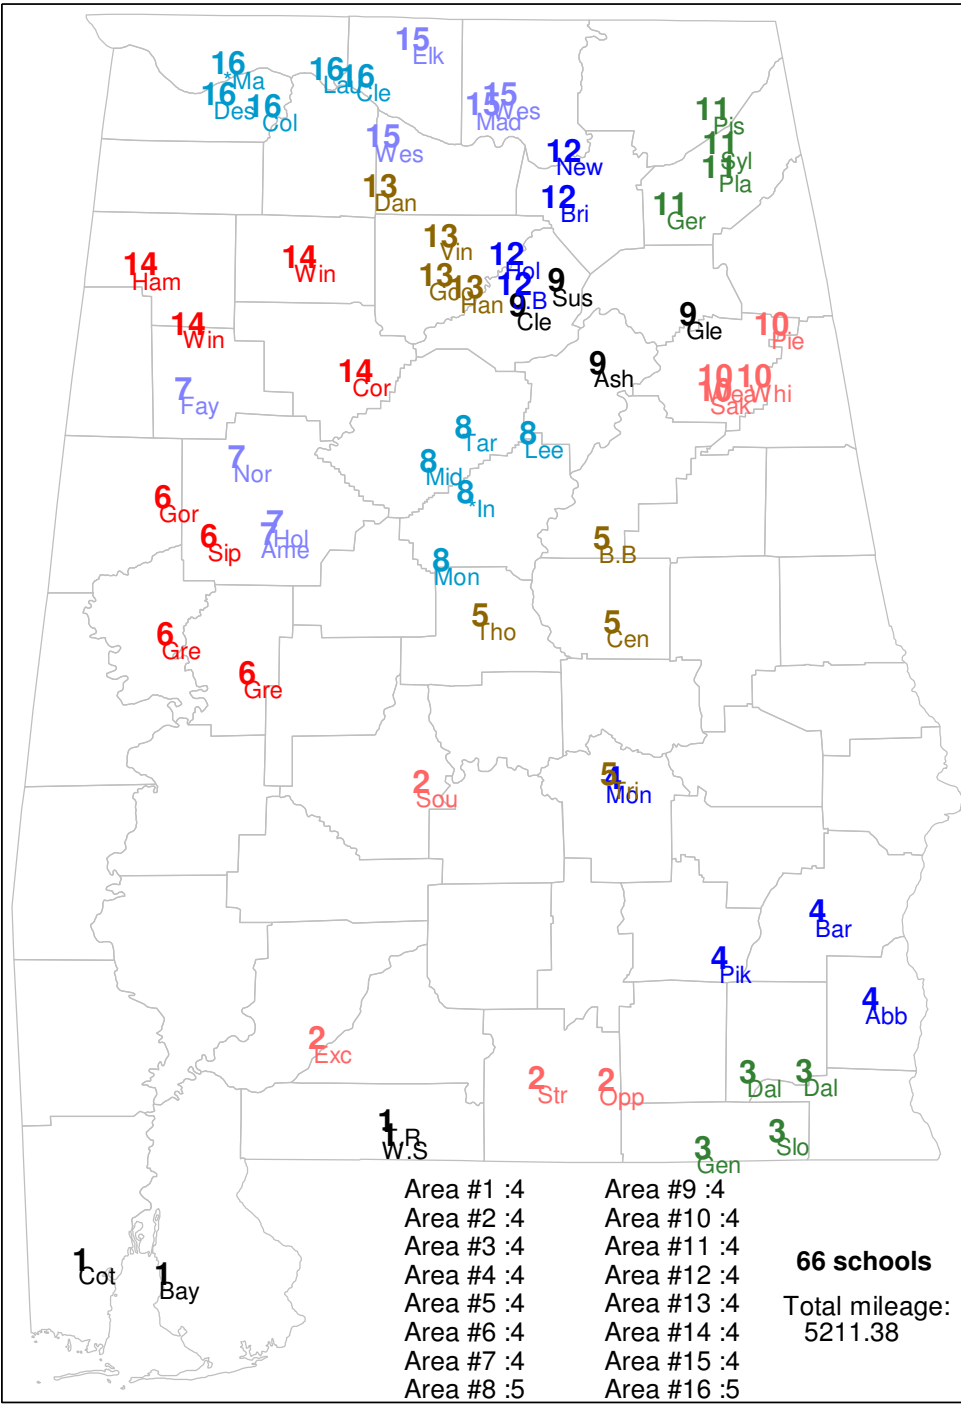

OPTION 1 CLASS 3A BASKETBALL

Area 1 Bayside Academy Cottage Hill T. R. Miller W. S. Neal	Area 2 Opp Excel Southside Selma Straughn
Area 3 Dale Co. Daleville Geneva Slocomb	Area 4 Abbeville Barbour Co. Montgomery Catholic Pike Co.
Area 5 B. B. Comer Central Coosa Thorsby Trinity Presbyterian	Area 6 Gordo Greene Co. Greensboro Sipsey Valley
Area 7 American Chr. Fayette Co. Holt Northside	Area 8 Leeds Midfield Montevallo Tarrant *Indian Springs
Area 9 Ashville Cleveland Glencoe Susan Moore	Area 10 Piedmont Saks Weaver White Plains
Area 11 Geraldine Pisgah Plainview Sylvania	Area 12 Brindlee Mountain Holly Pond J. B. Pennington New Hope
Area 13 Danville Good Hope Hanceville Vinemont	Area 14 Hamilton Cordova Winfield Winston Co.
Area 15 Elkmont Madison Academy West Morgan Westminster Chr.	Area 16 Clements Colbert Co. Deshler Lauderdale Co. *Mars Hill Bible

Total number of schools: 66