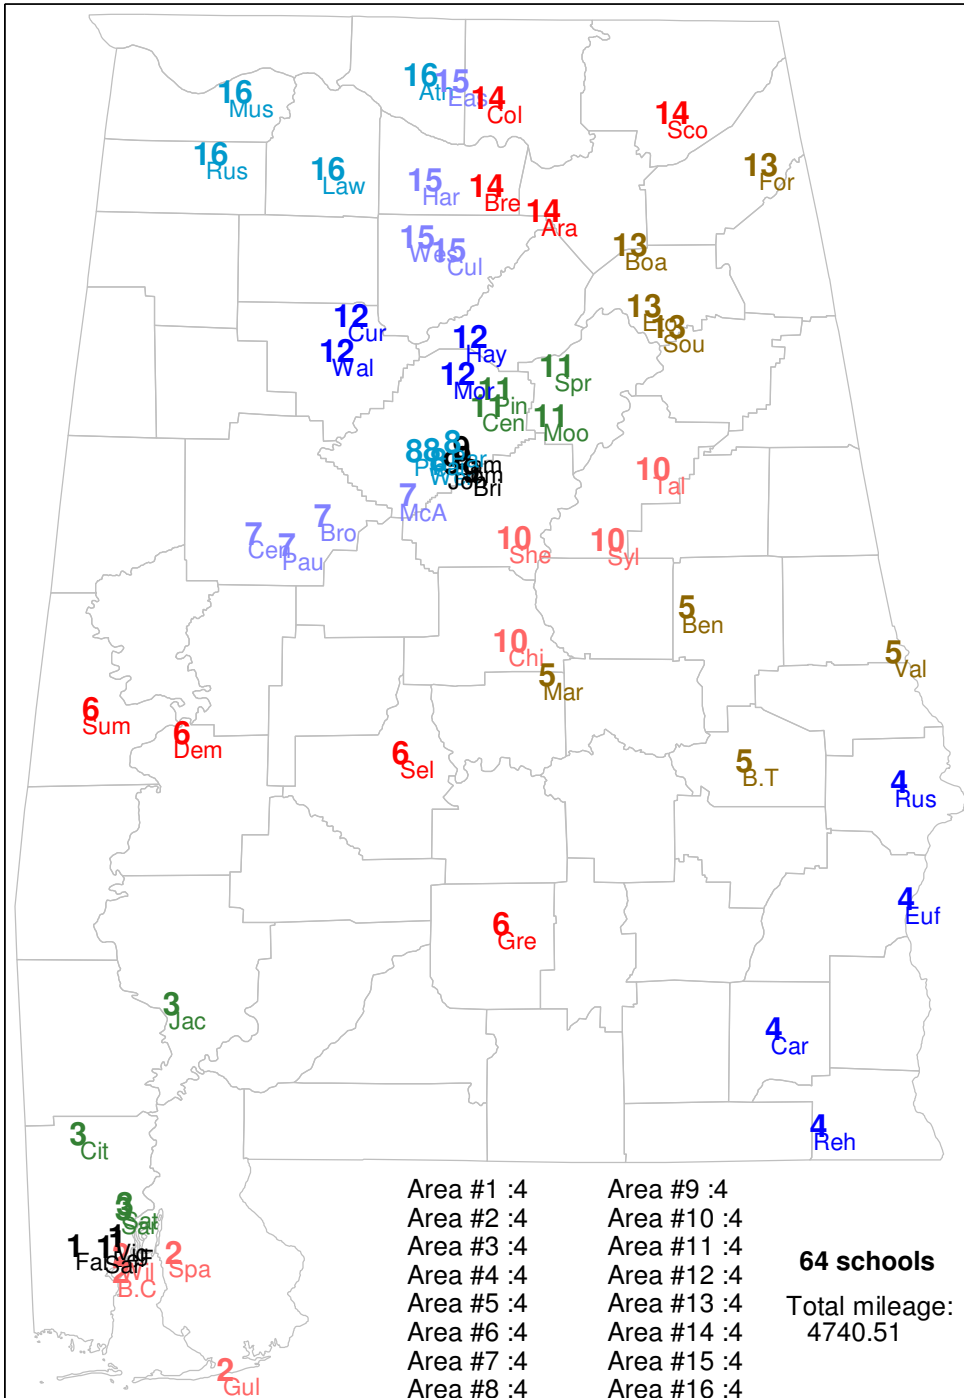

OPTION 1 CLASS 5A BASKETBALL

Area 1 LeFlore Vigor Faith Academy Saint Pauls Episcopal	Area 2 Spanish Fort Gulf Shores Williamson B. C. Rain
Area 3 Citronelle Satsuma Saraland Jackson	Area 4 Russell Co. Carroll Eufaula Rehobeth
Area 5 Benjamin Russell Valley B. T. Washington Marbury	Area 6 Selma Sumter Central Demopolis Greenville
Area 7 Brookwood McAdory Paul Bryant Central Tuscaloosa	Area 8 Wenonah Parker Pleasant Grove Fairfield
Area 9 Homewood John Carroll Briarwood Chr. Ramsay	Area 10 Chilton Co. Sylacauga Shelby Co. Talladega
Area 11 Pinson Valley Center Point Moody Springville	Area 12 Walker Mortimer Jordan Hayden Curry
Area 13 Fort Payne Southside Gadsden Etowah Boaz	Area 14 Brewer Scottsboro Arab Columbia
Area 15 Hartselle Cullman East Limestone West Point	Area 16 Muscle Shoals Athens Lawrence Co. Russellville

Total number of schools: 64