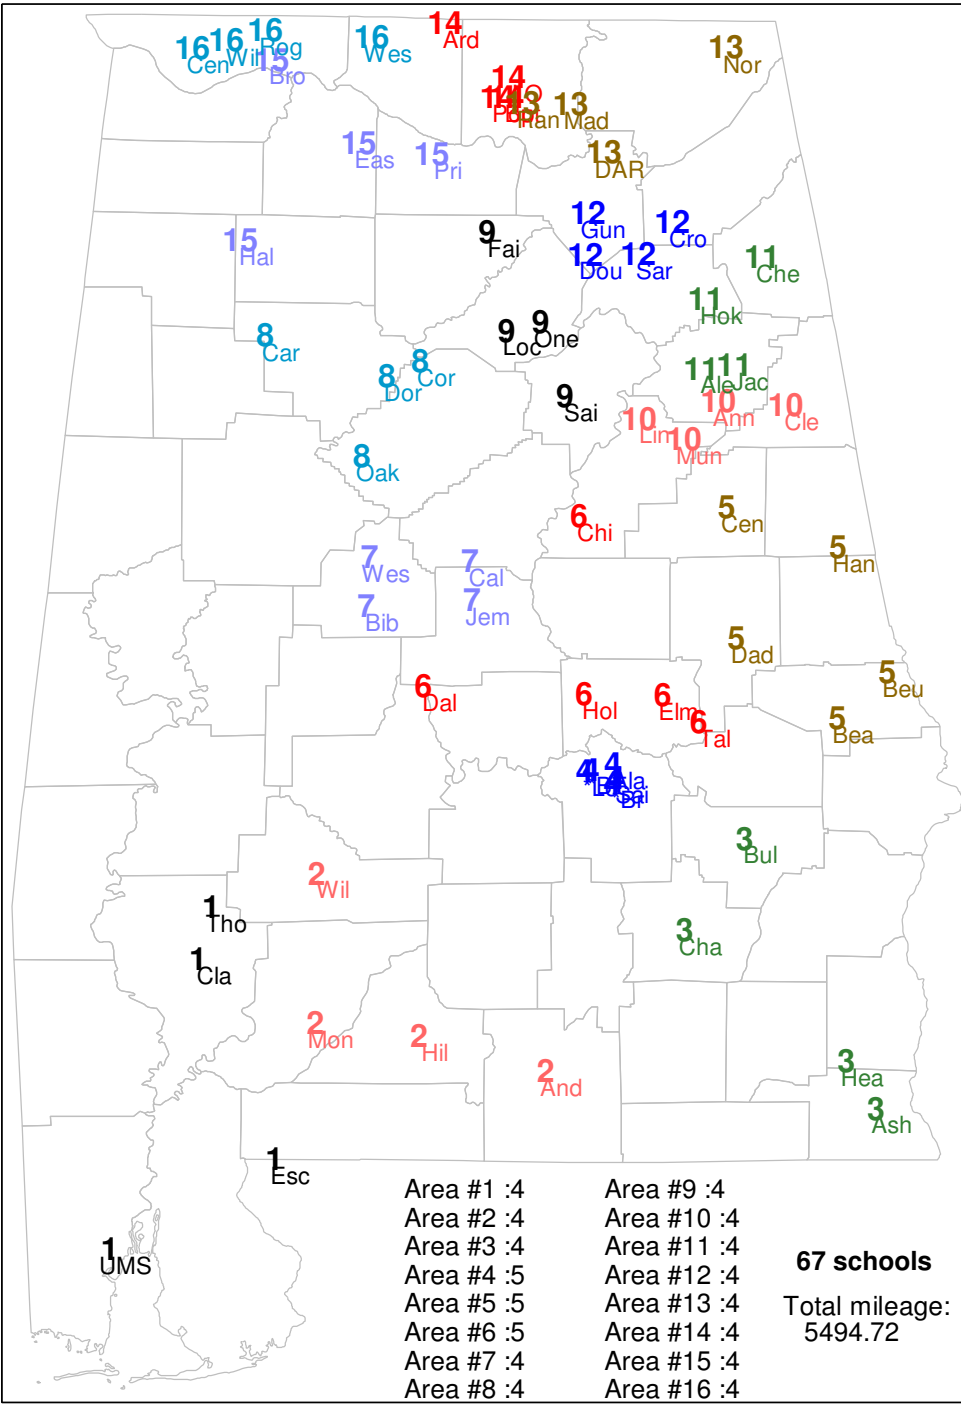

OPTION 1 CLASS 4A BASKETBALL

Area 1 UMS-wright Escambia Co. Thomasville Clarke Co.	Area 2 Monroe Co. Wilcox Central Hillcrest Evergreen Andalusia
Area 3 Charles Henderson Bullock Co. Ashford Headland	Area 4 Alabama Chr. Saint James *Brewbaker Tech *Loveless Academy *BT Washington Magnet
Area 5 Beauregard Central of clay co. Handley Dadeville Beulah	Area 6 Dallas Co. Elmore Co. Tallassee Holtville Childersburg
Area 7 Calera Bibb Co. Jemison West Blocton	Area 8 Dora Corner Oak Grove Carbon Hill
Area 9 Saint Clair Co. Locust Fork Fairview Oneonta	Area 10 Anniston Cleburne Co. Lincoln Munford
Area 11 Jacksonville Alexandria Hokes Bluff Cherokee Co.	Area 12 Guntersville Douglas Sardis Crossville
Area 13 Madison Co. DAR Randolph North Jackson	Area 14 Butler J. O. Johnson Ardmore Pope John Paul II
Area 15 Brooks Haleyville East Lawrence Priceville	Area 16 Wilson West Limestone Rogers Central Florence
Total number of schools: 67