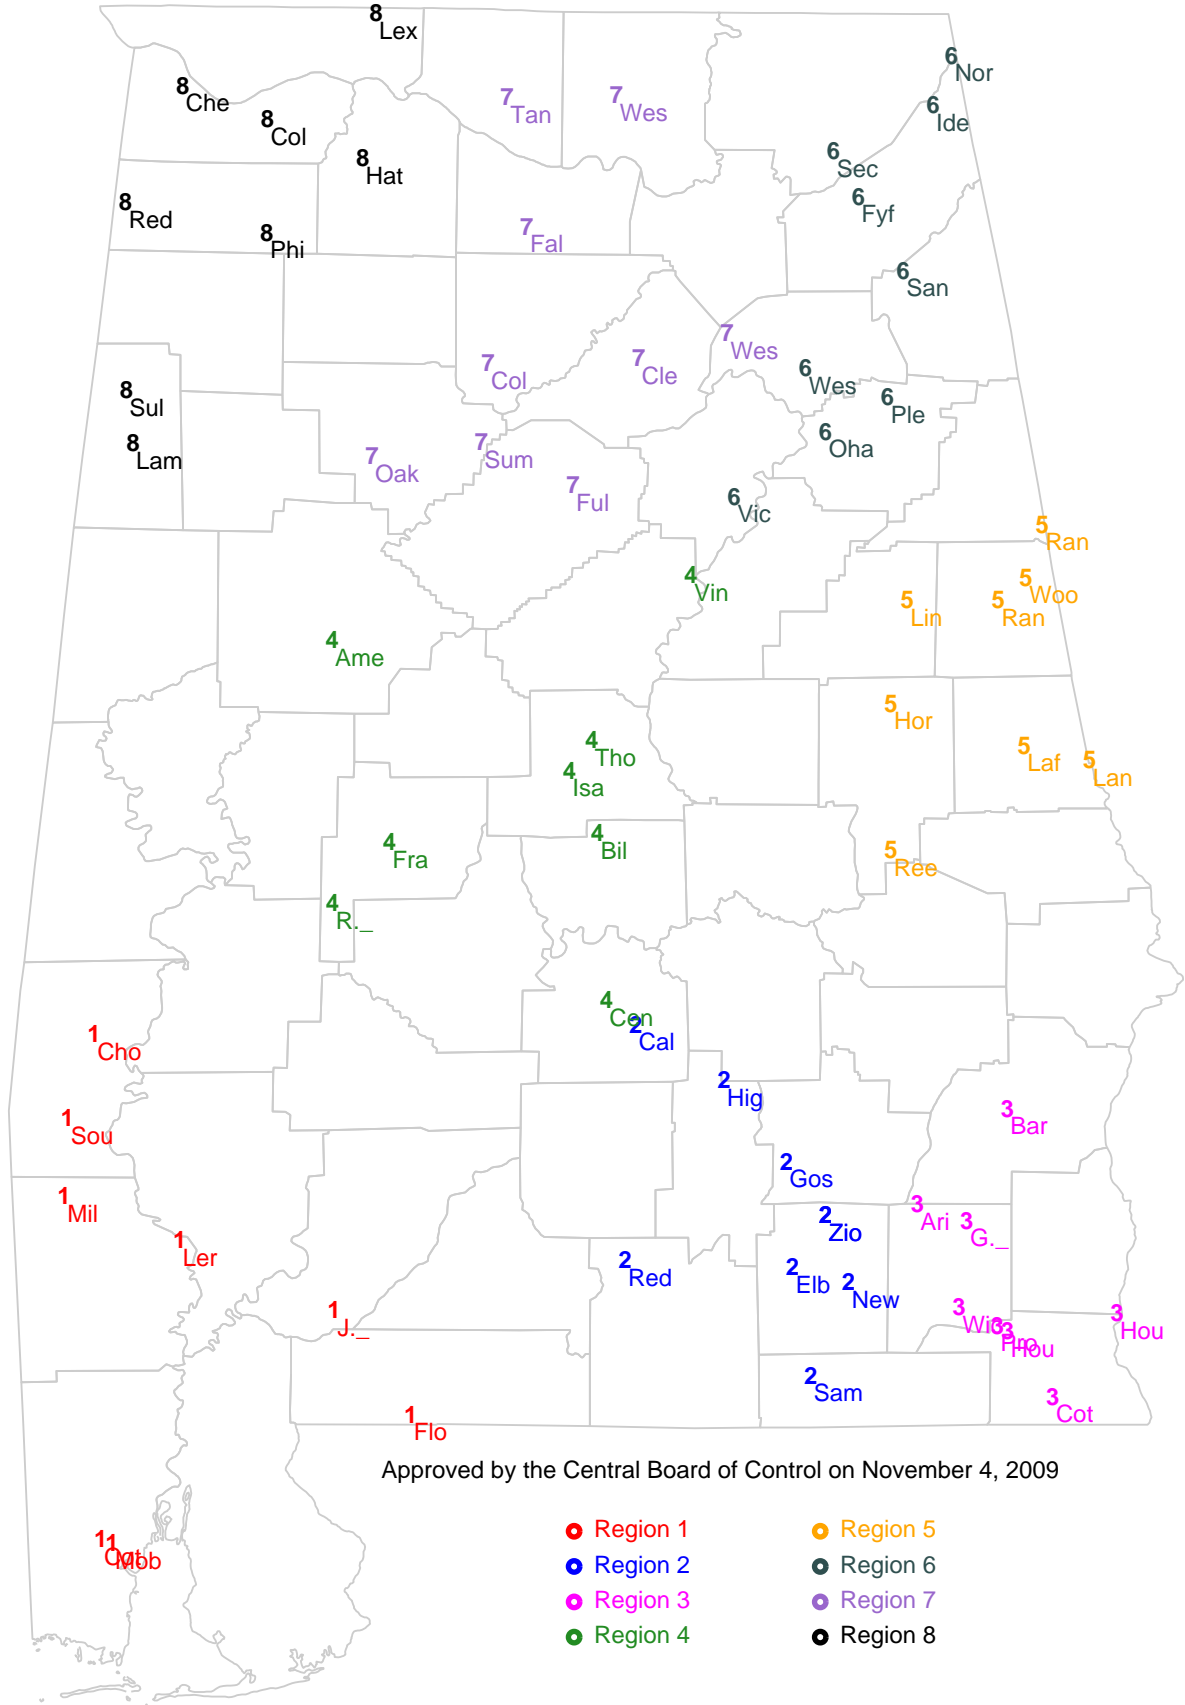

AHSAA 2010-12 Class 2A Football Alignment

Approved by the Central Board of Control on November 4, 2009

- Region 1
- Region 2
- Region 3
- Region 4
- Region 5
- Region 6
- Region 7
- Region 8