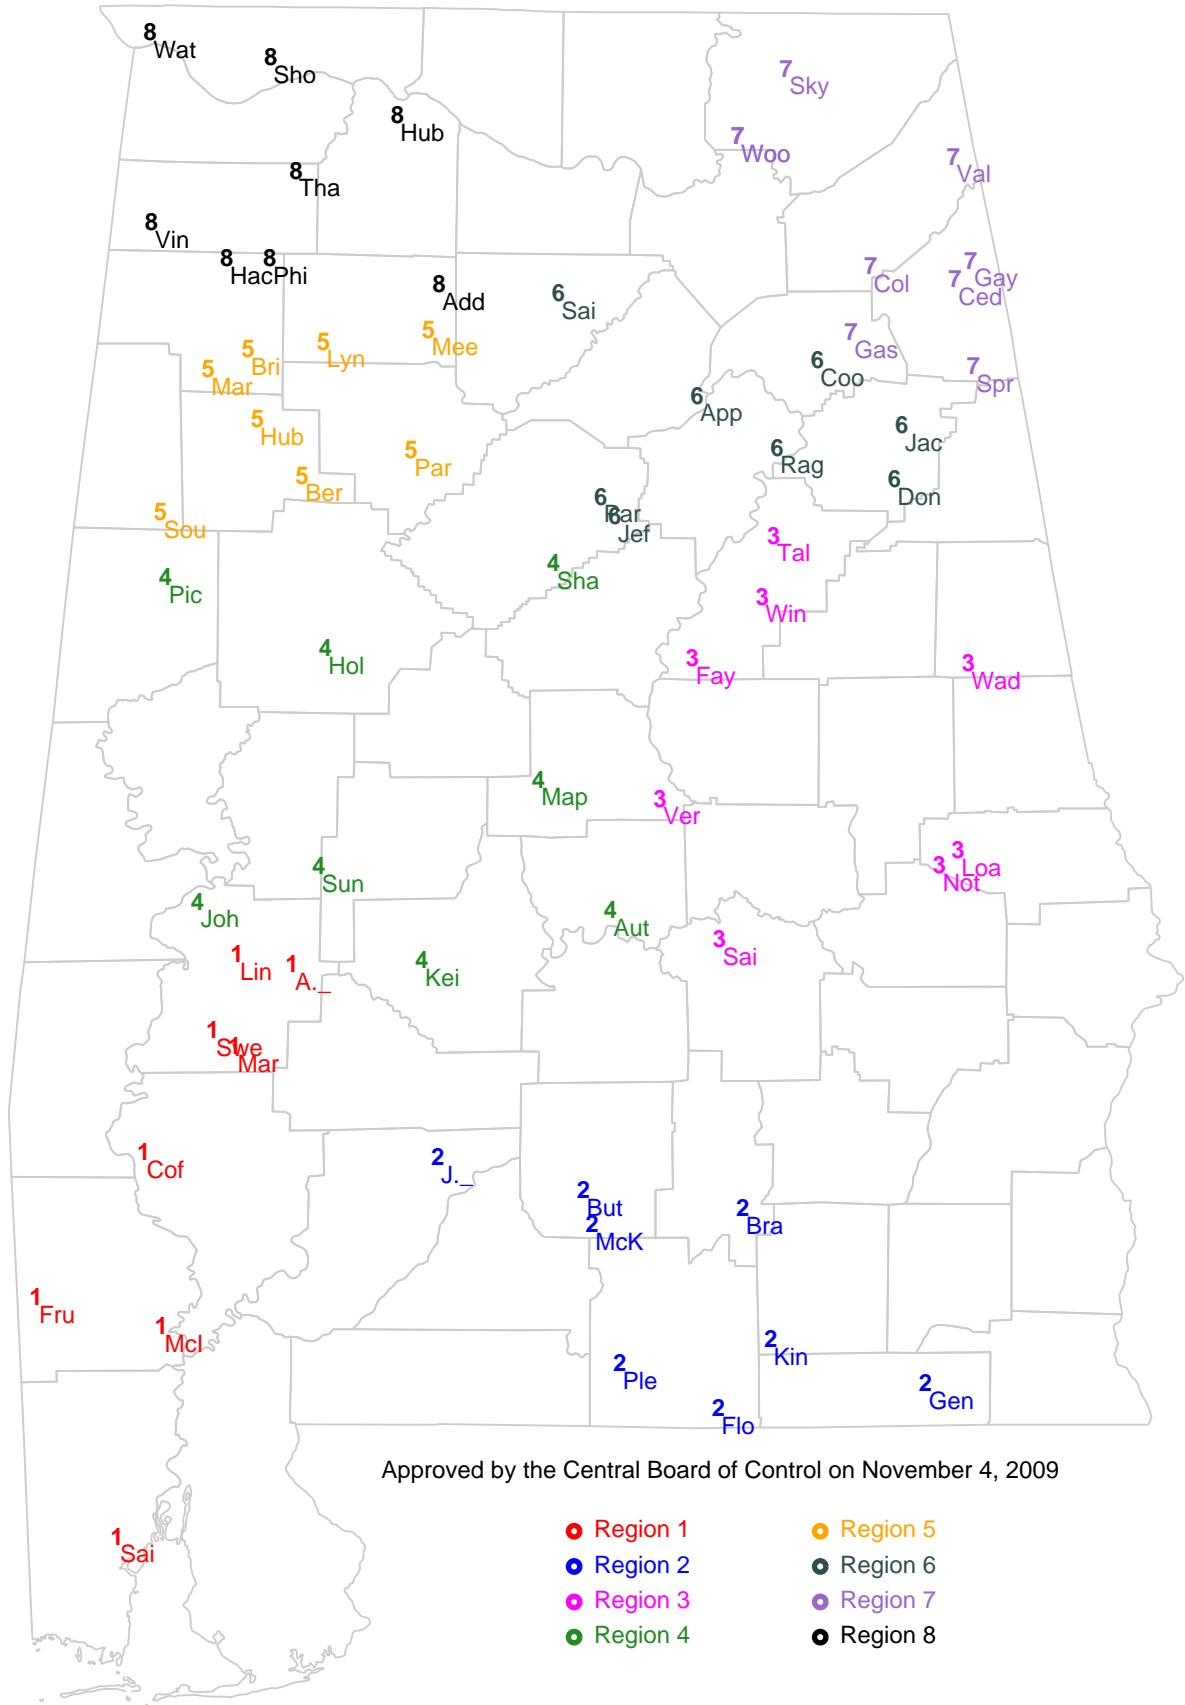

AHSAA 2010-12 Class 1A Football Alignment

8 Wat 8 Sho 8 Hub 7 Sky 7 Woo 7 Val
8 Tha 8 Vin 8 HacPhi 8 Add 6 Sai 7 Col 7 Gay Ced
5 Bri 5 Lyn 5 Mee 6 App 6 Gas 7 Spr
5 Mar 5 Hub 5 Par 6 Bar Jef 6 Rag 6 Jac 6 Don
5 Sou 5 Ber 6 Bar Jef 3 Tal 3 Win 3 Fay 3 Wad
4 Pic 4 Sha 3 Ver 3 Sai
4 Hol 4 Map 4 Sun 4 Joh 4 Kei 4 Aut 3 Sai
1 Lin 1 A. 1 Swe Mar 1 Cof 2 J. 2 But 2 Mck 2 Bra
1 Fru 1 Mcl 2 Ple 2 Kin 2 Gen
1 Sai 2 Flo