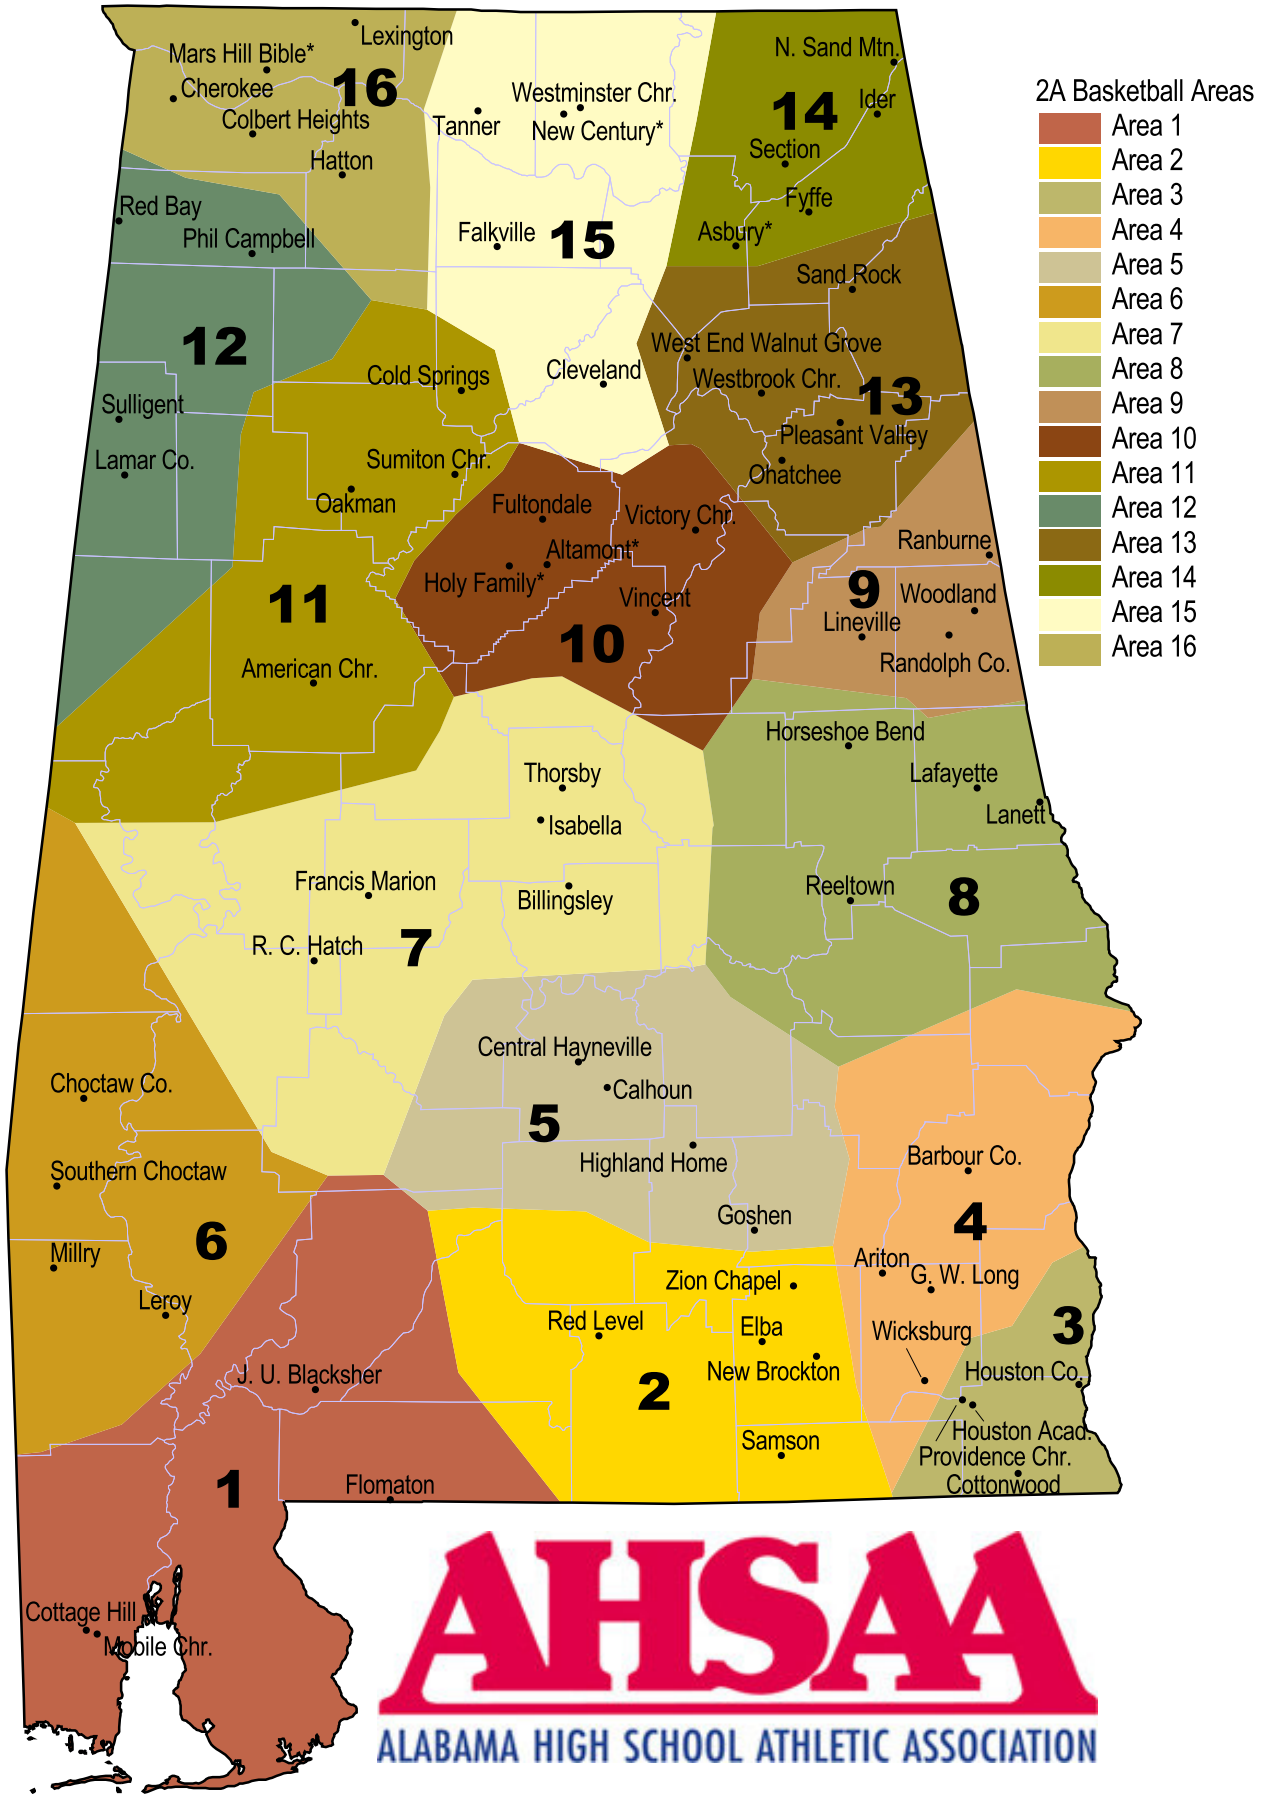

2010-12 Class 2A Basketball