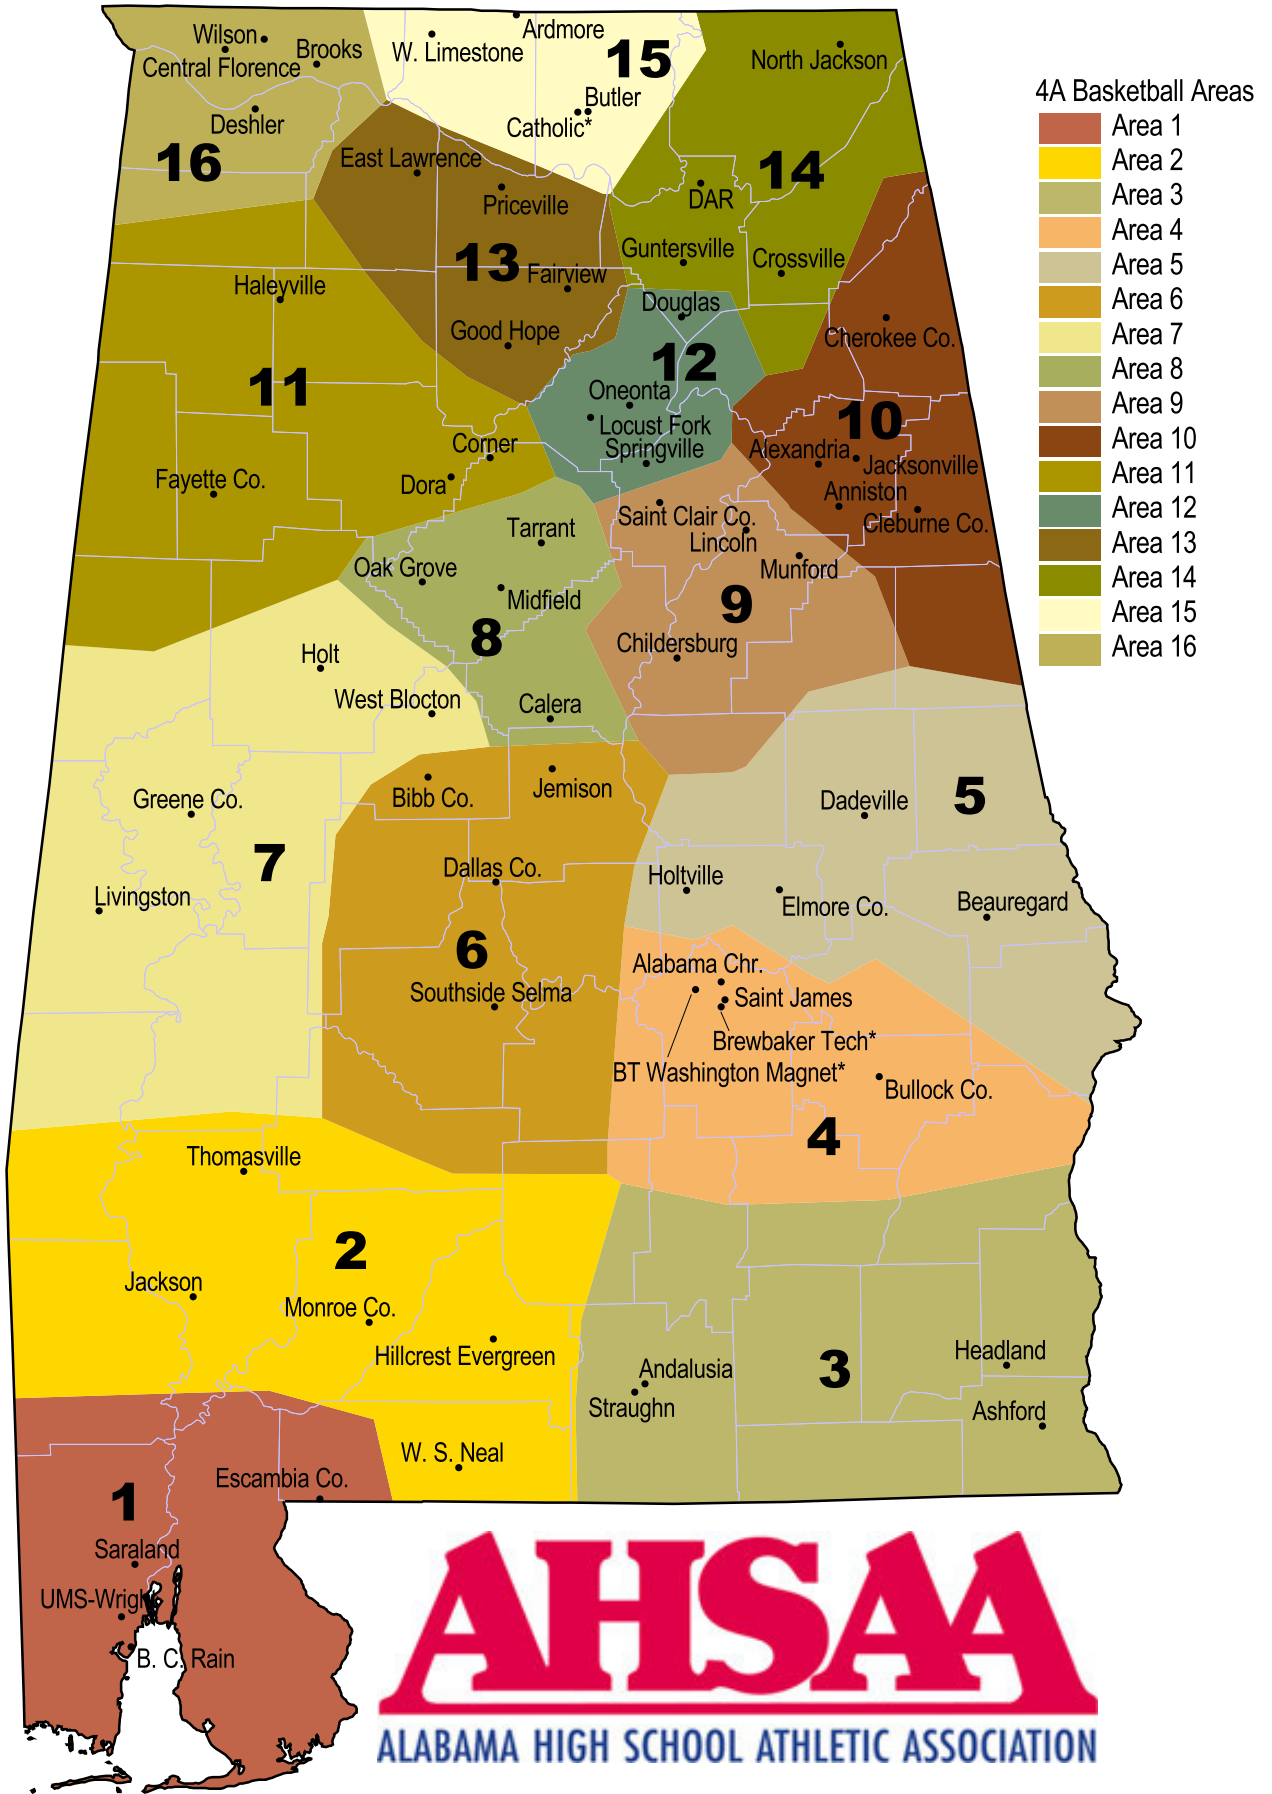

2010-12 Class 4A Basketball