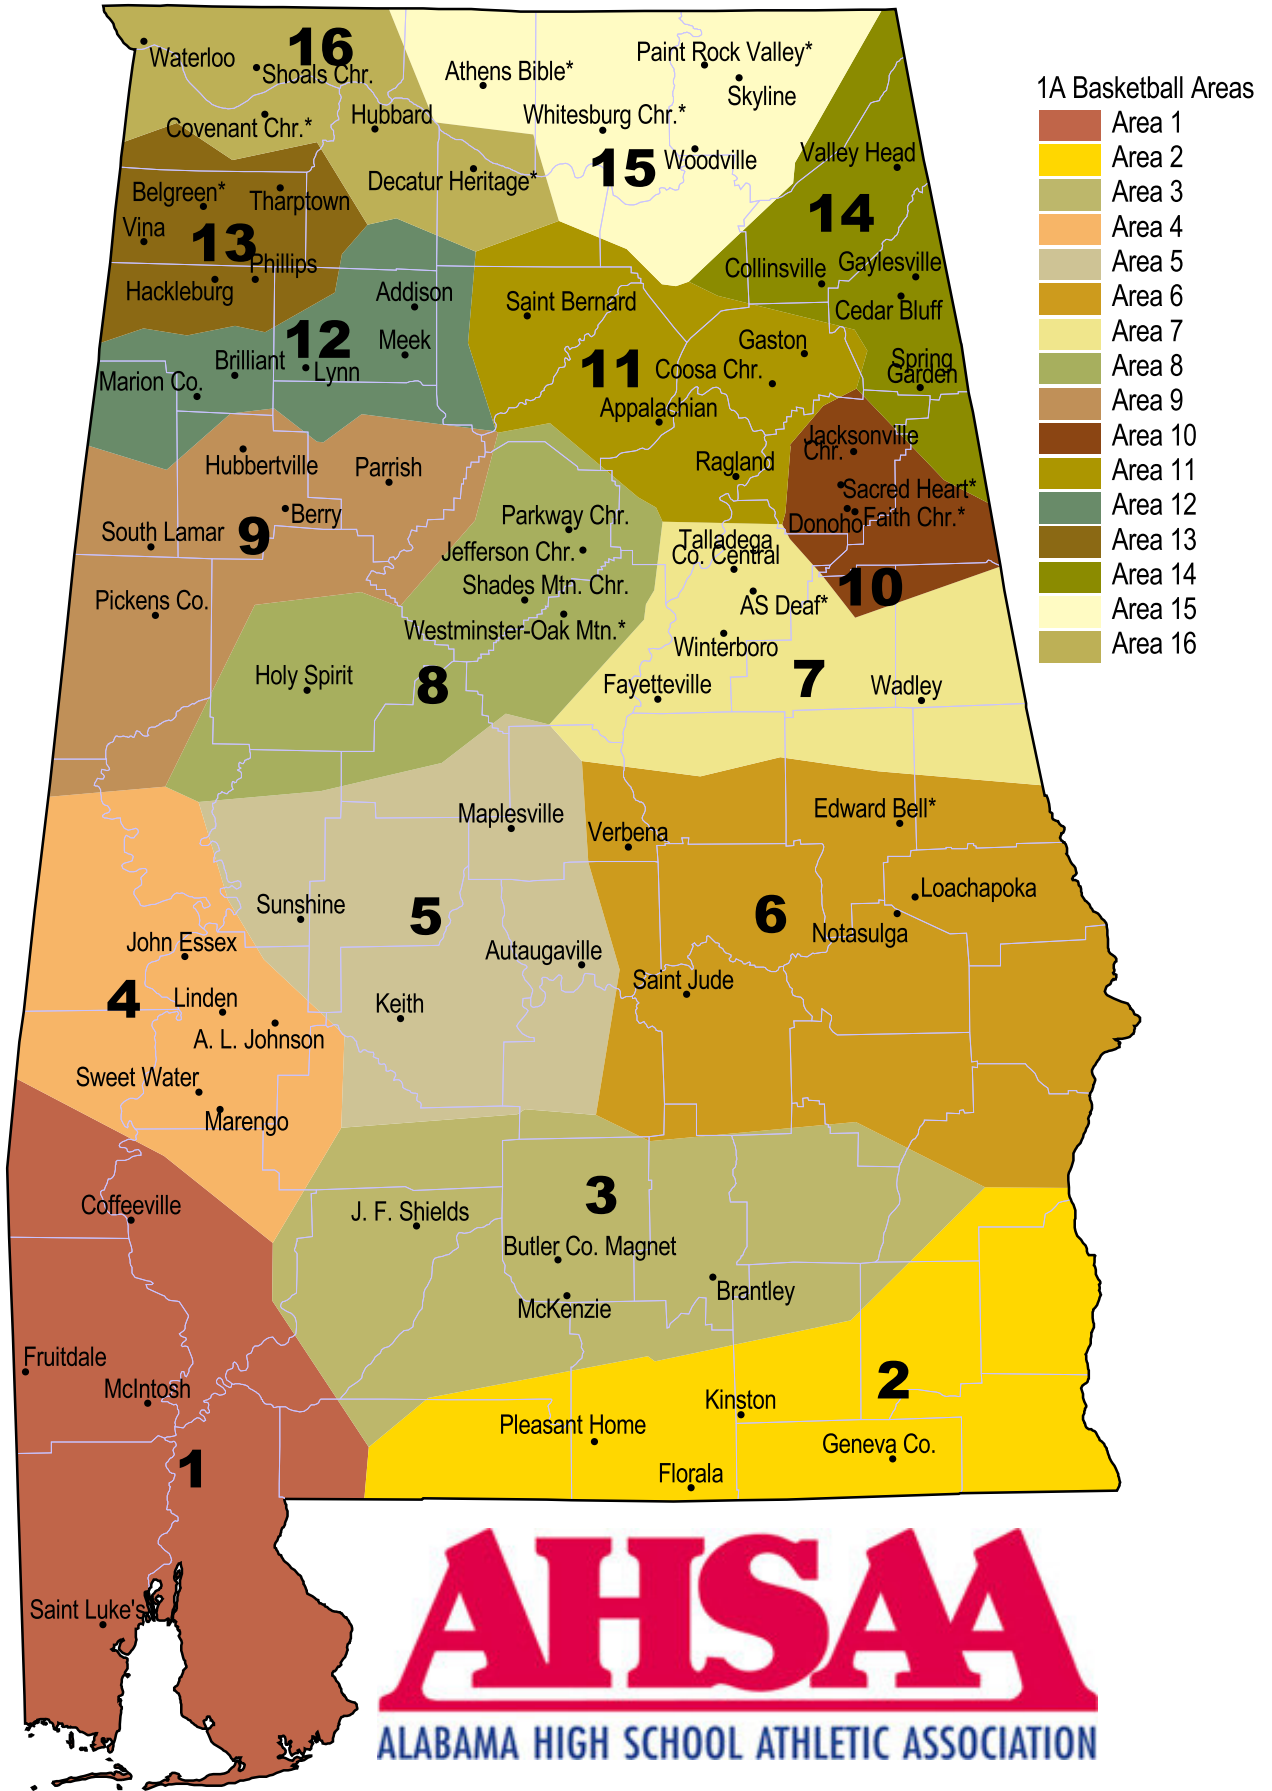

2010-12 Class 1A Basketball