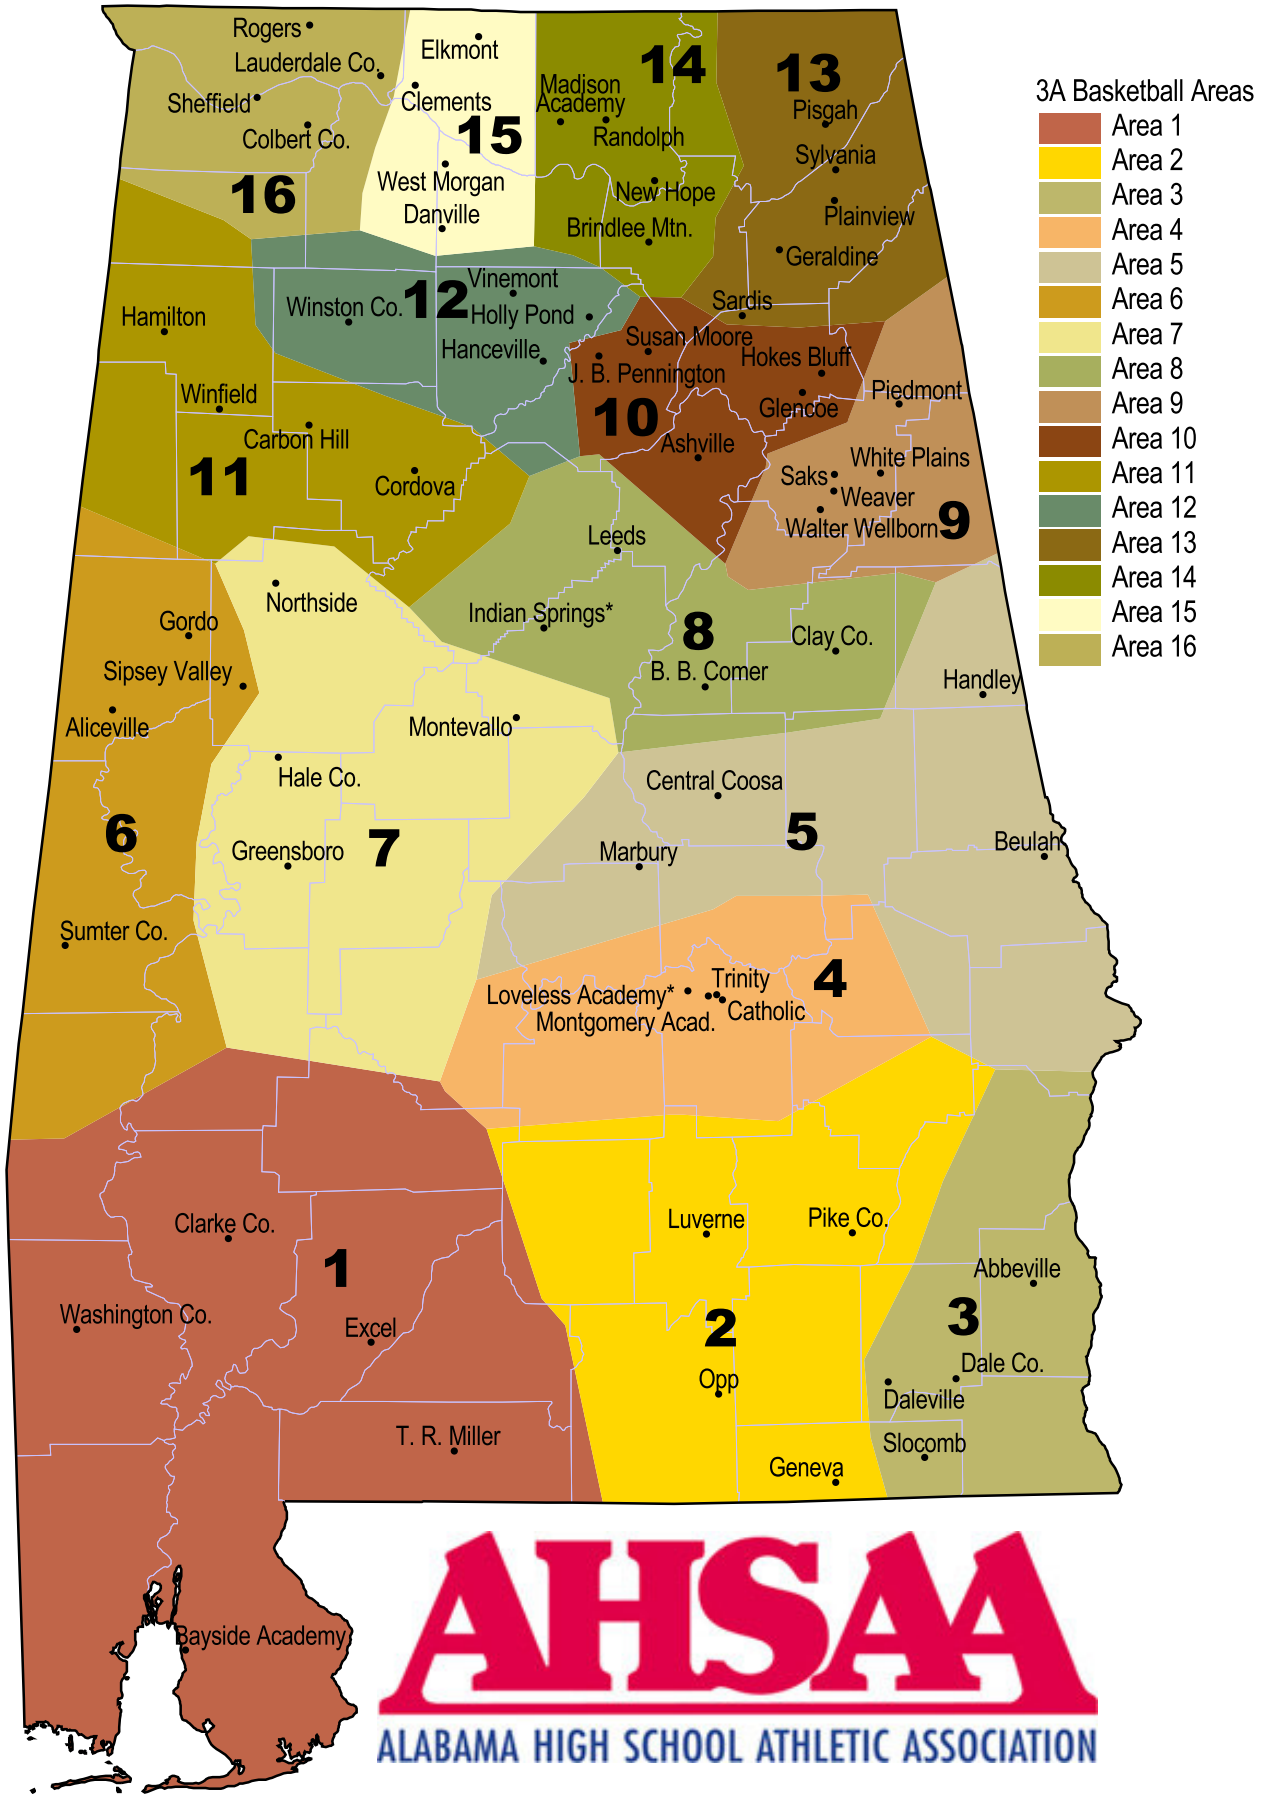

2010-12 Class 3A Basketball