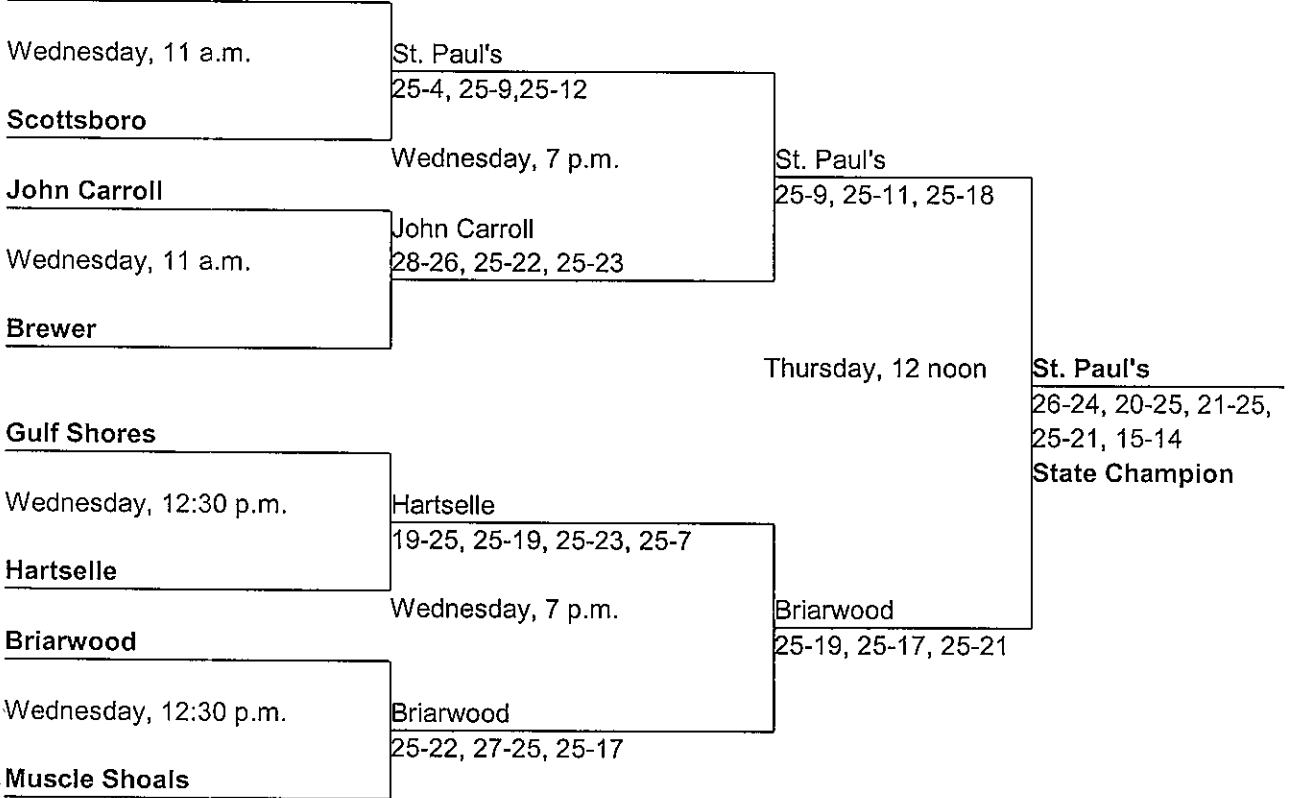

Class 5A

All-tournament Team: Nancy Taylor (MVP), St. Paul's; Morgan Johns, St. Paul's; Jennifer Percy, St. Paul's; Haley Johnson, Briarwood; Emmy Deshazo, Briarwood; Mary Virginia Reeves, Hartselle; Alise Bailey, John Carroll.

St. Paul's