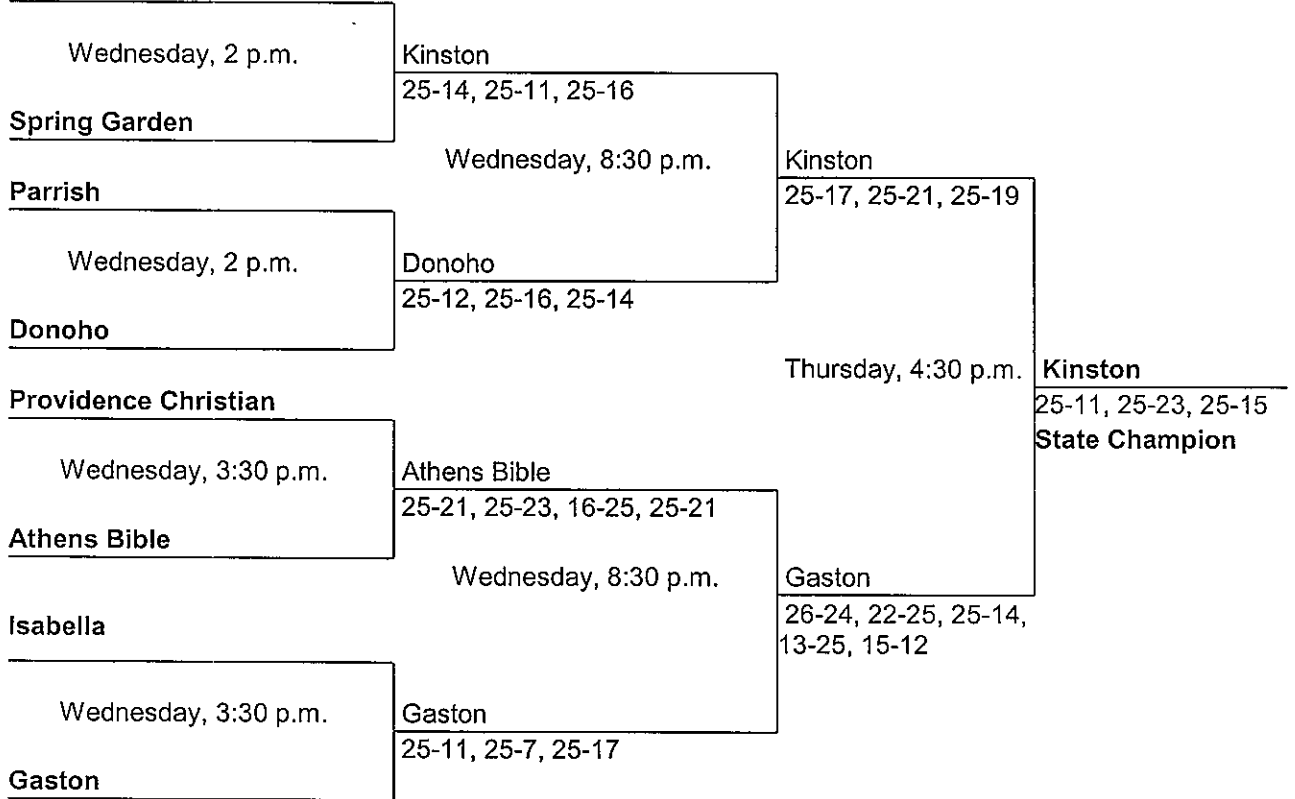

2006 Elite Eight Volleyball Brackets

Class 1A

All Tournament Team: Heather Marlowe (MVP), Kinston; Caitlin Tidwell, Kinston; Kaliegh Sanders, Kinston; Jessica Wilburn, Gaston; Jazmine Marlowe, Gaston; Carrie Brown, Donoho; Abbie Melvin, Athens Bible.

Kinston