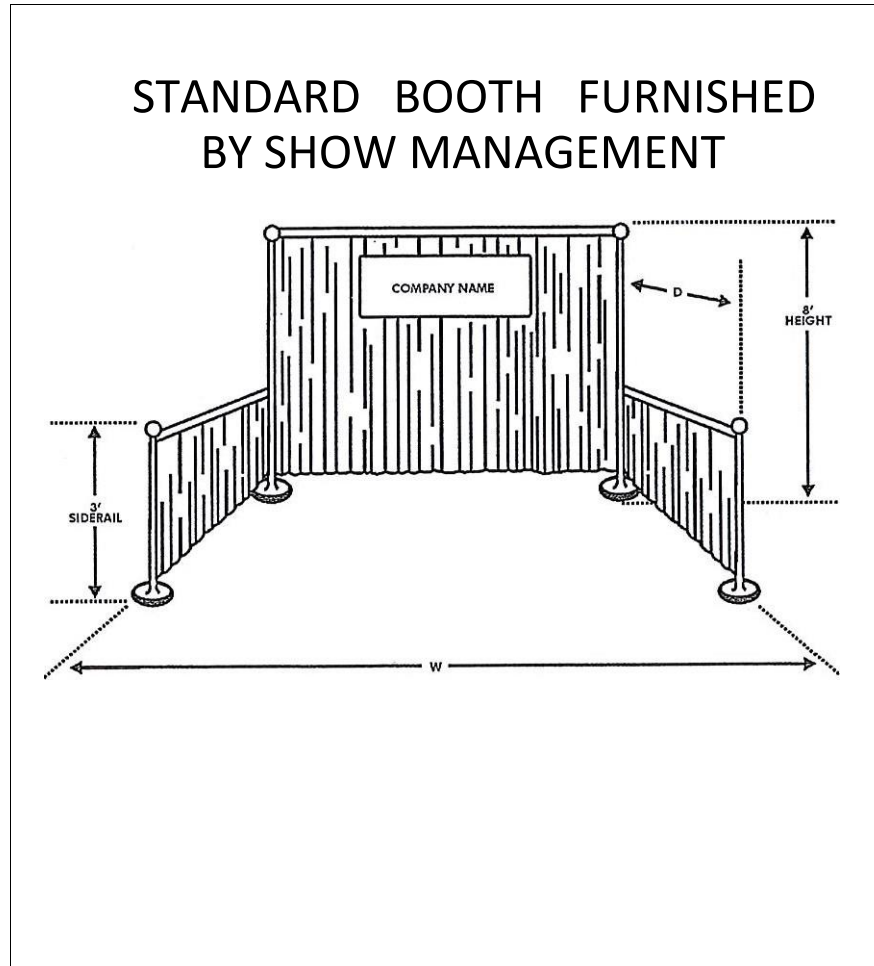

BOOTH DISPLAY SPECIFICATIONS

10' X 10' BOOTH SPACE

Booth package includes 8' high background drapery and 3' high side divider drapery, 1 company ID sign, 1 6' topped and skirted table, 2 chairs, and 1 wastebasket

No exhibitor will be permitted to erect signage or display material outside the perimeters of his/her own exhibit area, including but not limited to, no displays shall extend above booth drapery height of 8 feet