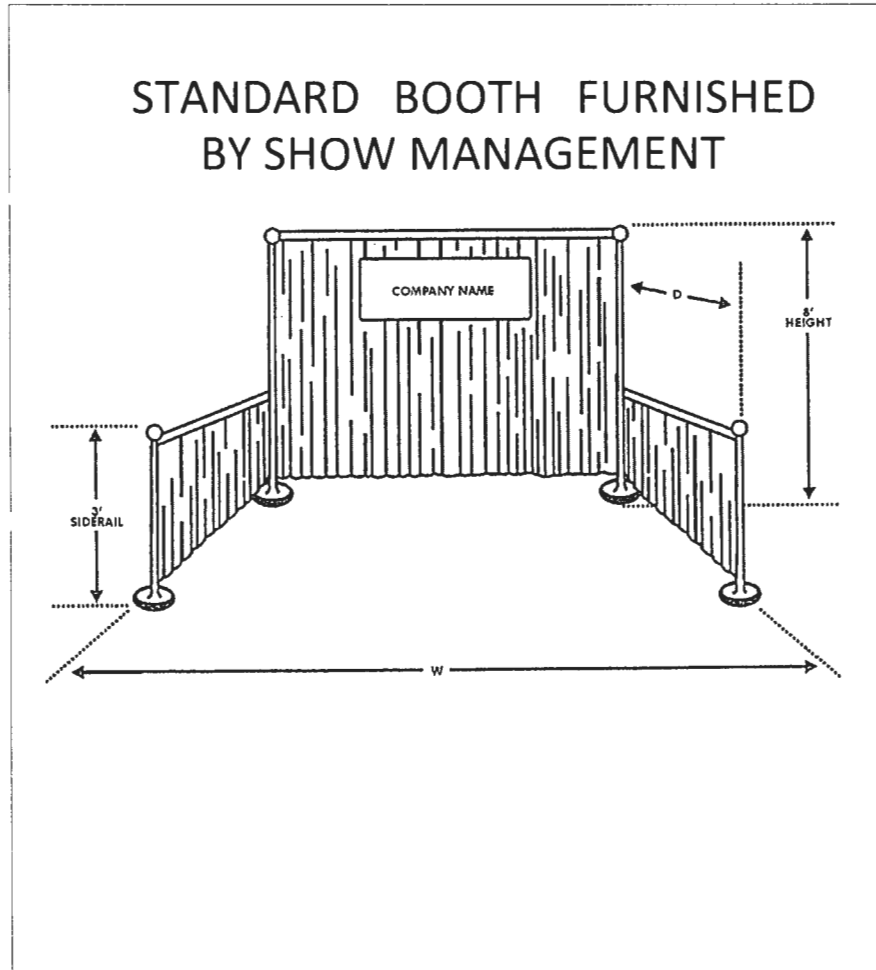

BOOTH DISPLAY SPECIFICATIONS

10' X 10' BOOTH SPACE

Booth package includes 8' high background drapery and 3' high side divider drapery, 1 company ID sign, 1 6' topped and skirted table, 2 chairs, and 1 wastebasket

No exhibitor will be permitted to erect signage or display material outside the perimeters of his/her own exhibit area, including but not limited to, no displays shall extend above booth drapery height of 8 feet