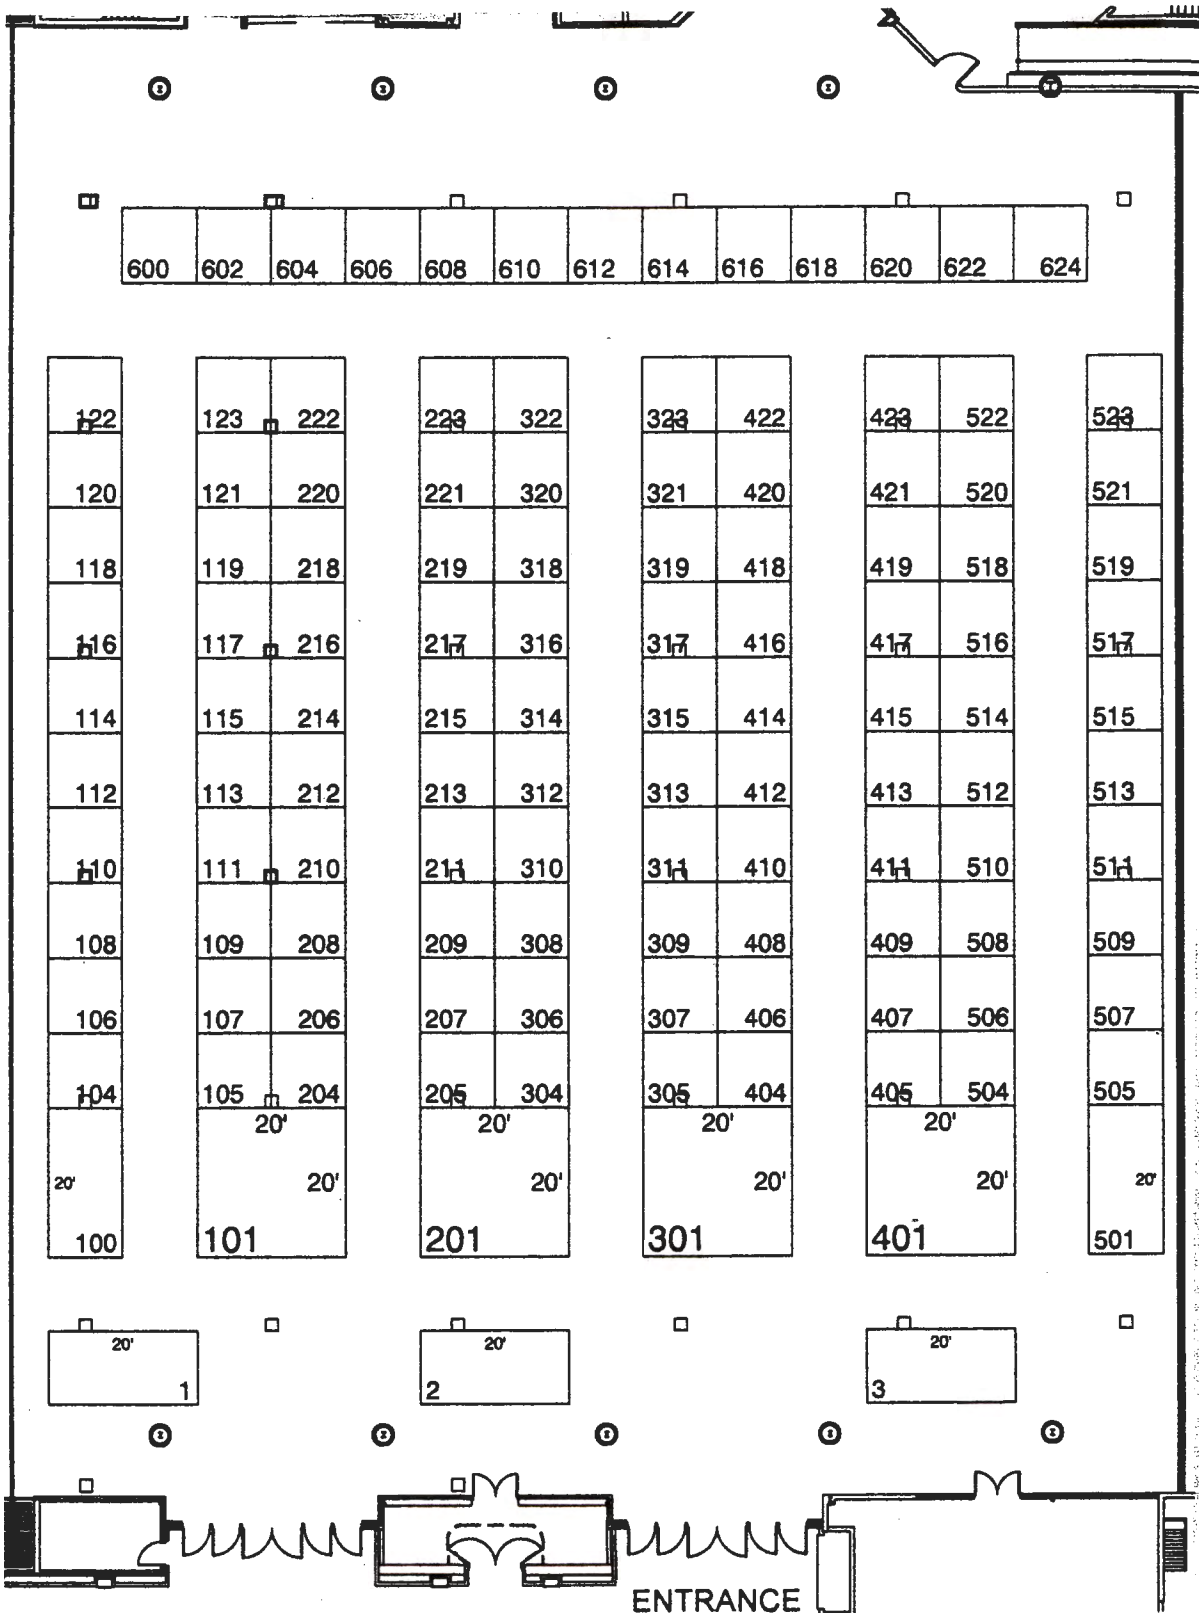

# EXPO BOOTH FLOOR PLAN

LOADING DOCKS

**All Sports Equipment Expo**  
**July 17-21, 2017**