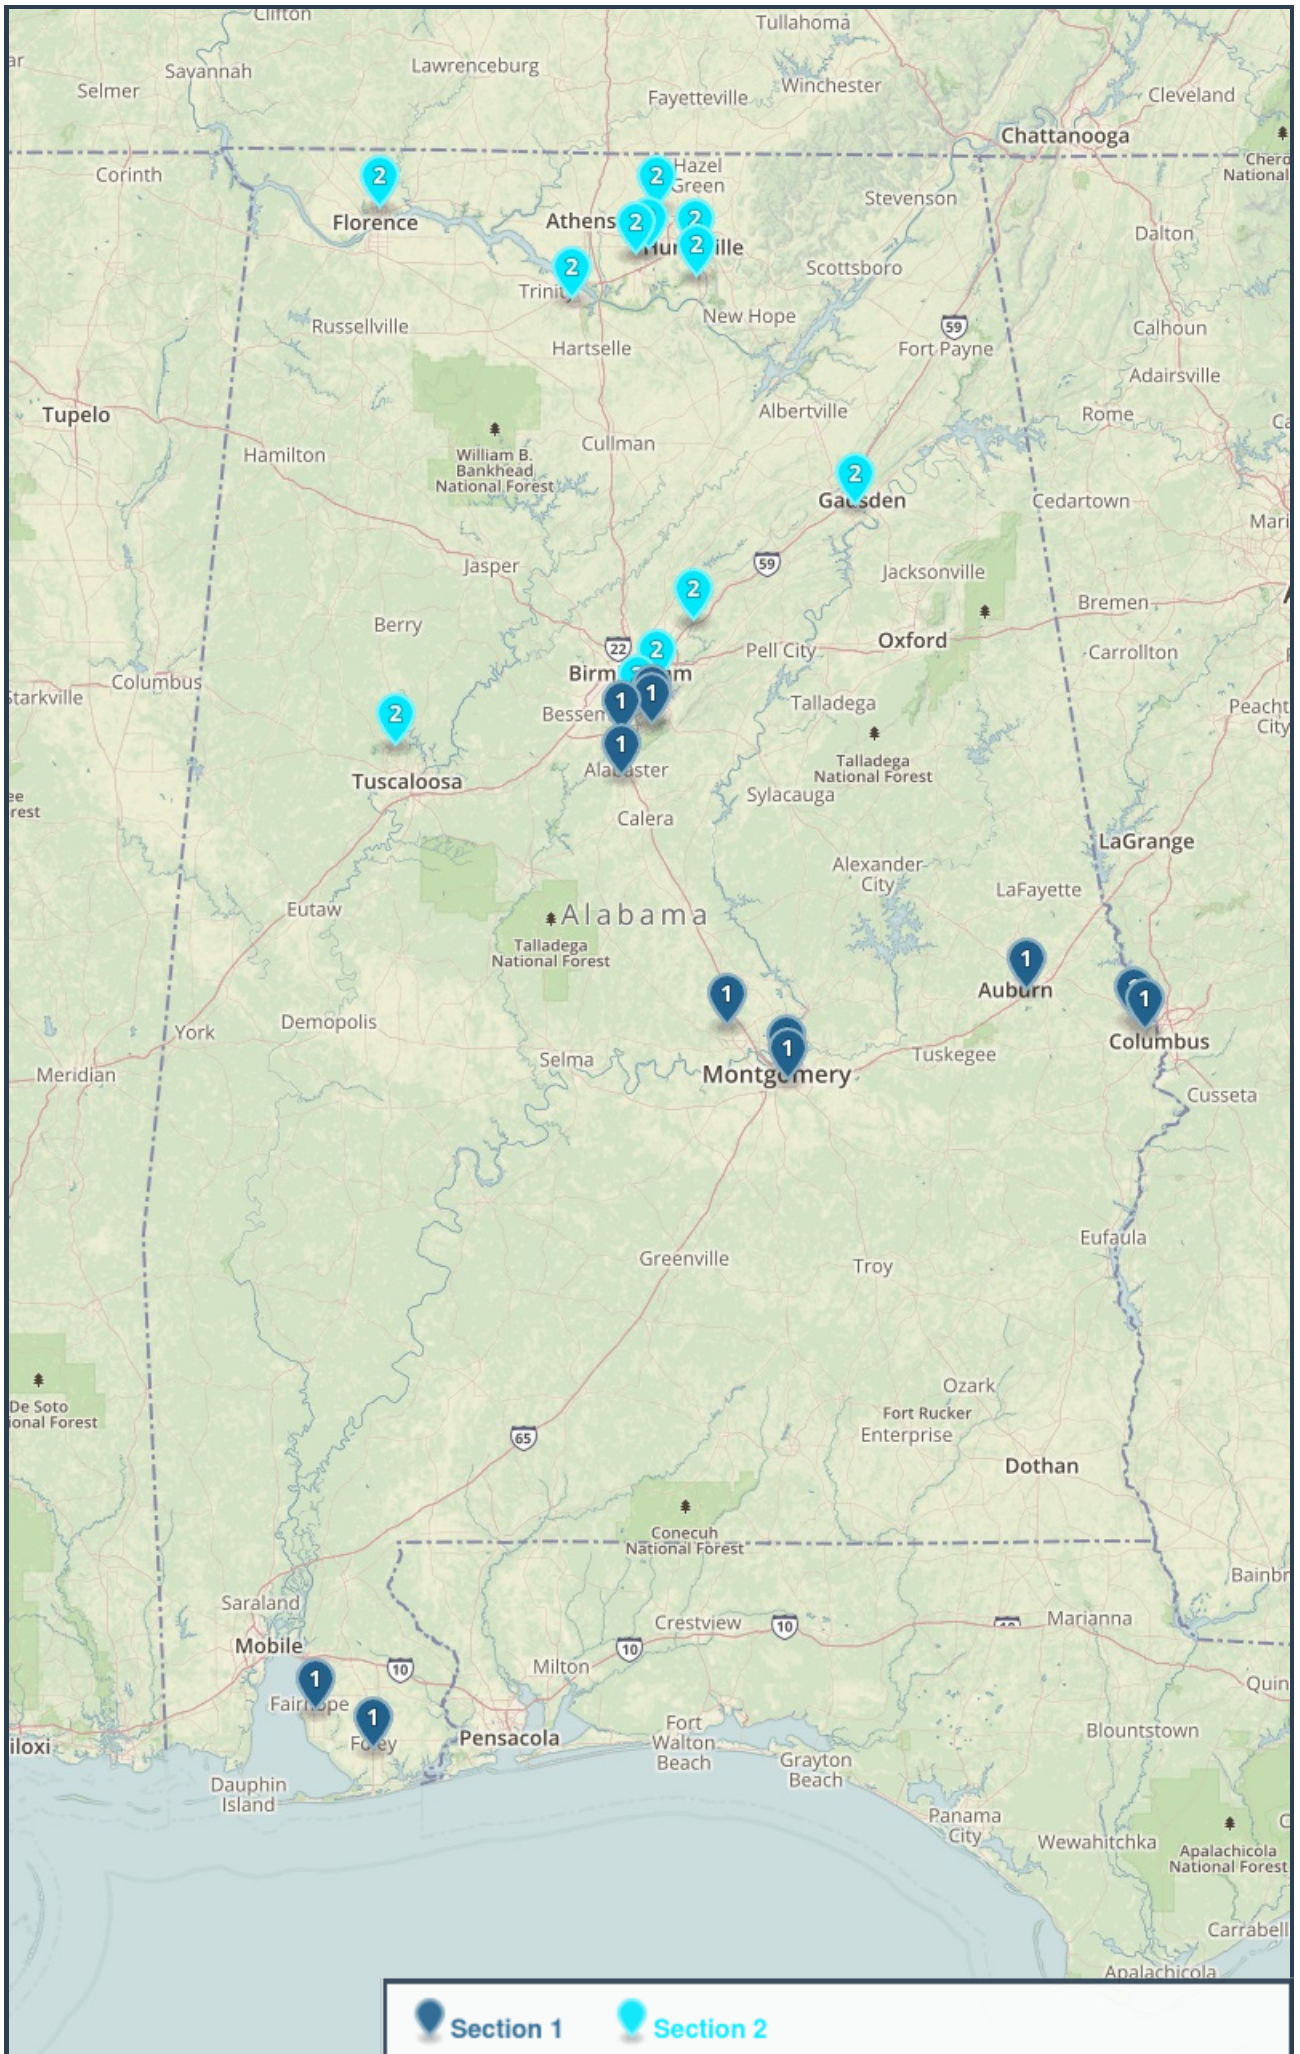

Wrestling 7A Boys (24 Schools)

(12)

(12)

Section 1

- Auburn High School
- Central High School, P. C.
- Fairhope High School
- Foley High School
- Hoover High School
- Jeff Davis High School
- Lee, R.E. High School
- Oak Mountain High School
- Prattville High School
- Smiths Station High School
- Spain Park High School
- Thompson High School

Section 2

- Austin High School
- Bob Jones High School
- Florence High School
- Gadsden City High School
- Grissom High School
- Hewitt-Trussville High School
- Huntsville High School
- James Clemens High School
- Mountain Brook High School
- Sparkman High School
- Tuscaloosa County High School
- Vestavia Hills High School