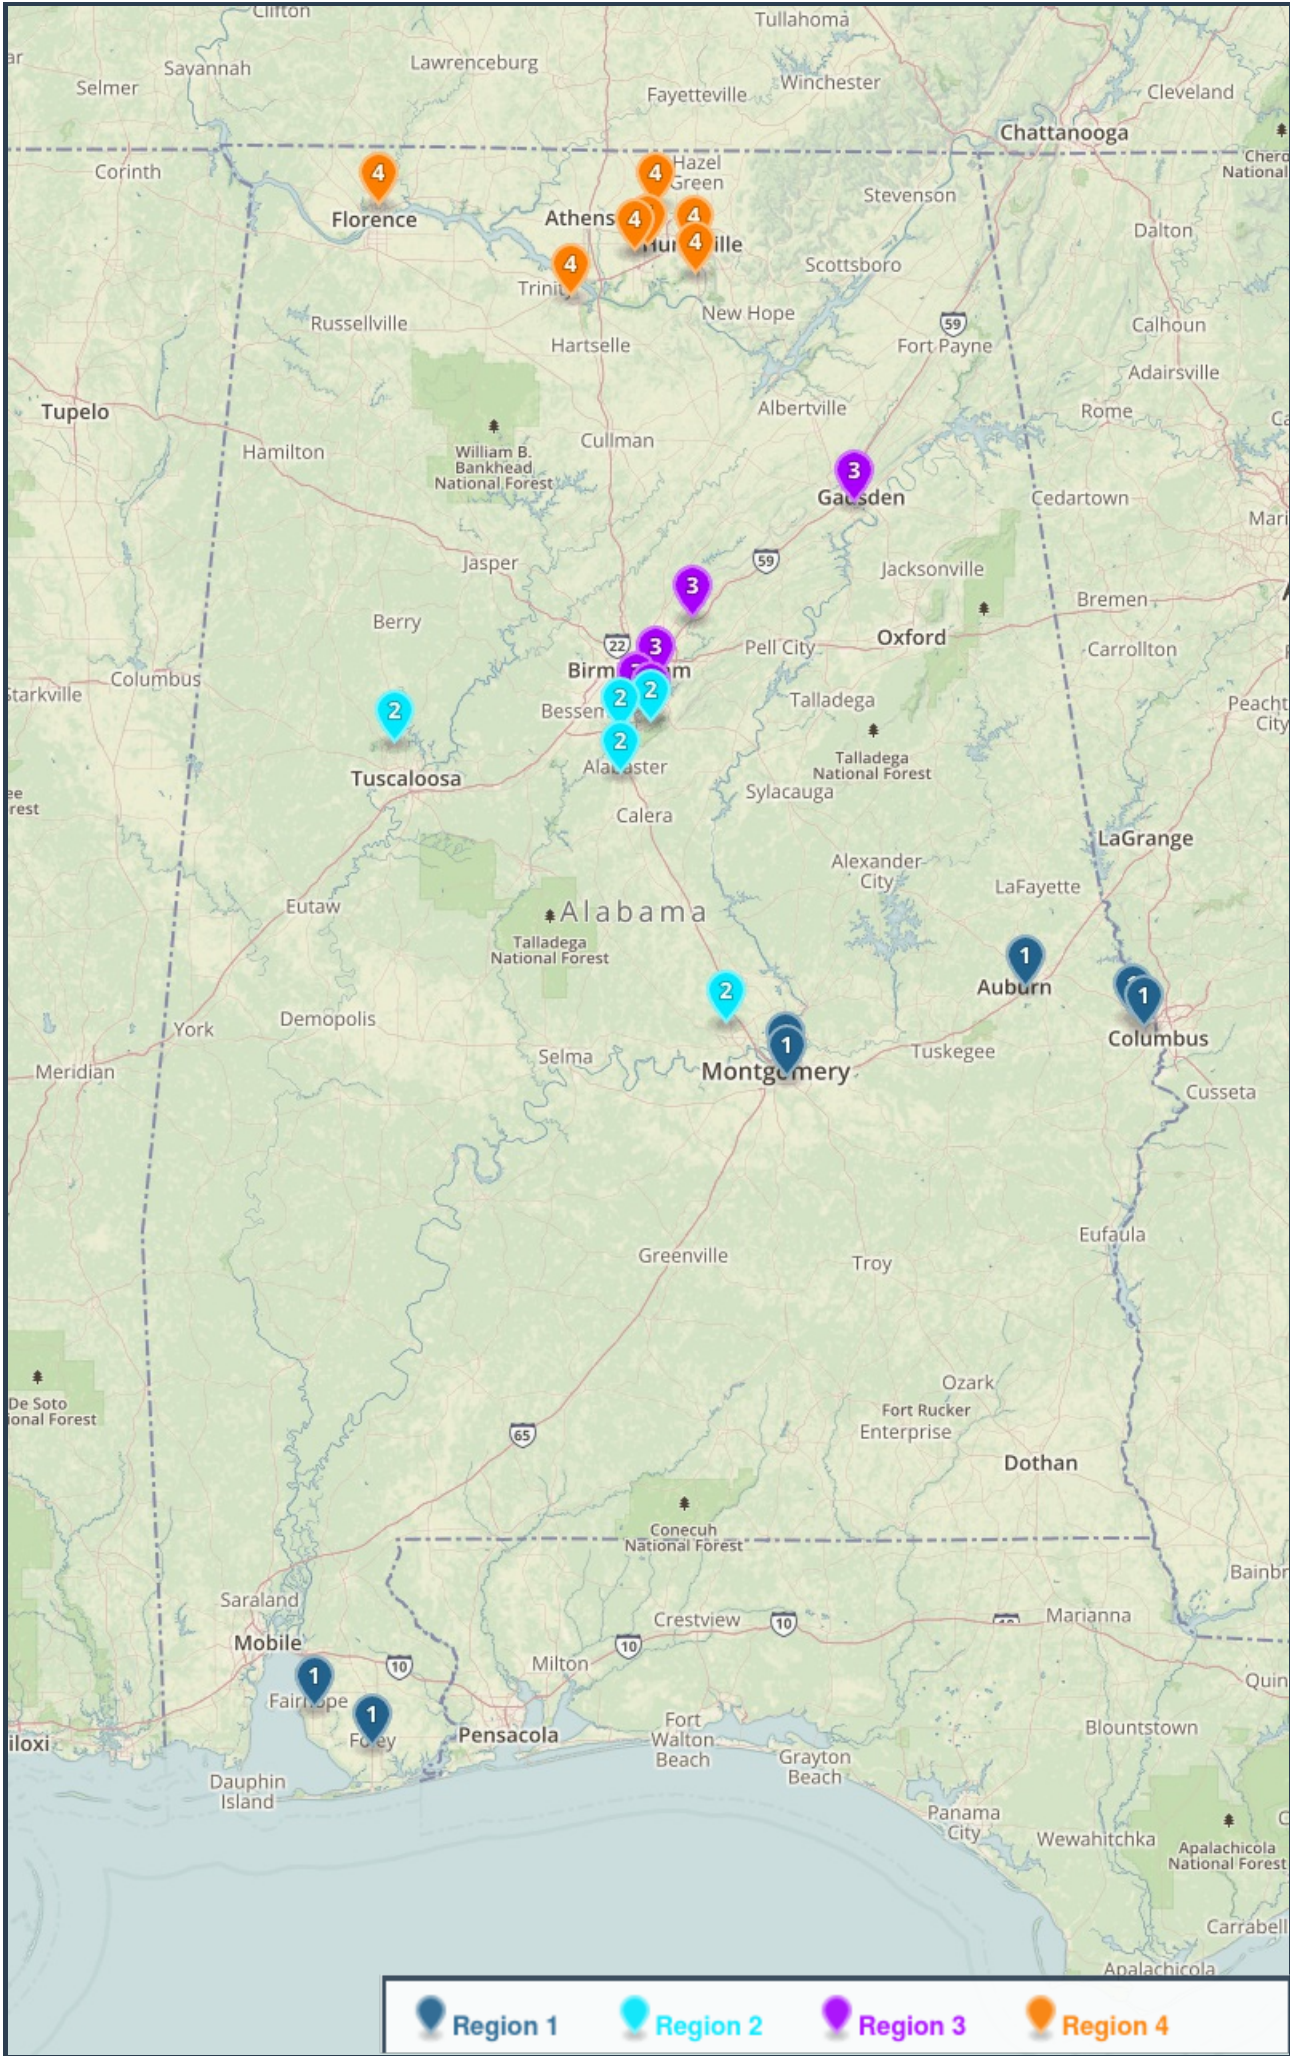

Wrestling Duals 7A Boys (24 Schools)

(7)

(5)

(5)

(7)

Region 1

- Auburn High School
- Central High School, P. C.
- Fairhope High School
- Foley High School
- Jeff Davis High School
- Lee, R.E. High School
- Smiths Station High School

Region 2

- Hoover High School
- Oak Mountain High School
- Prattville High School
- Thompson High School
- Tuscaloosa County High School

Region 3

- Gadsden City High School
- Hewitt-Trussville High School
- Mountain Brook High School
- Spain Park High School
- Vestavia Hills High School

Region 4

- Austin High School
- Bob Jones High School
- Florence High School
- Grissom High School
- Huntsville High School
- James Clemens High School
- Sparkman High School