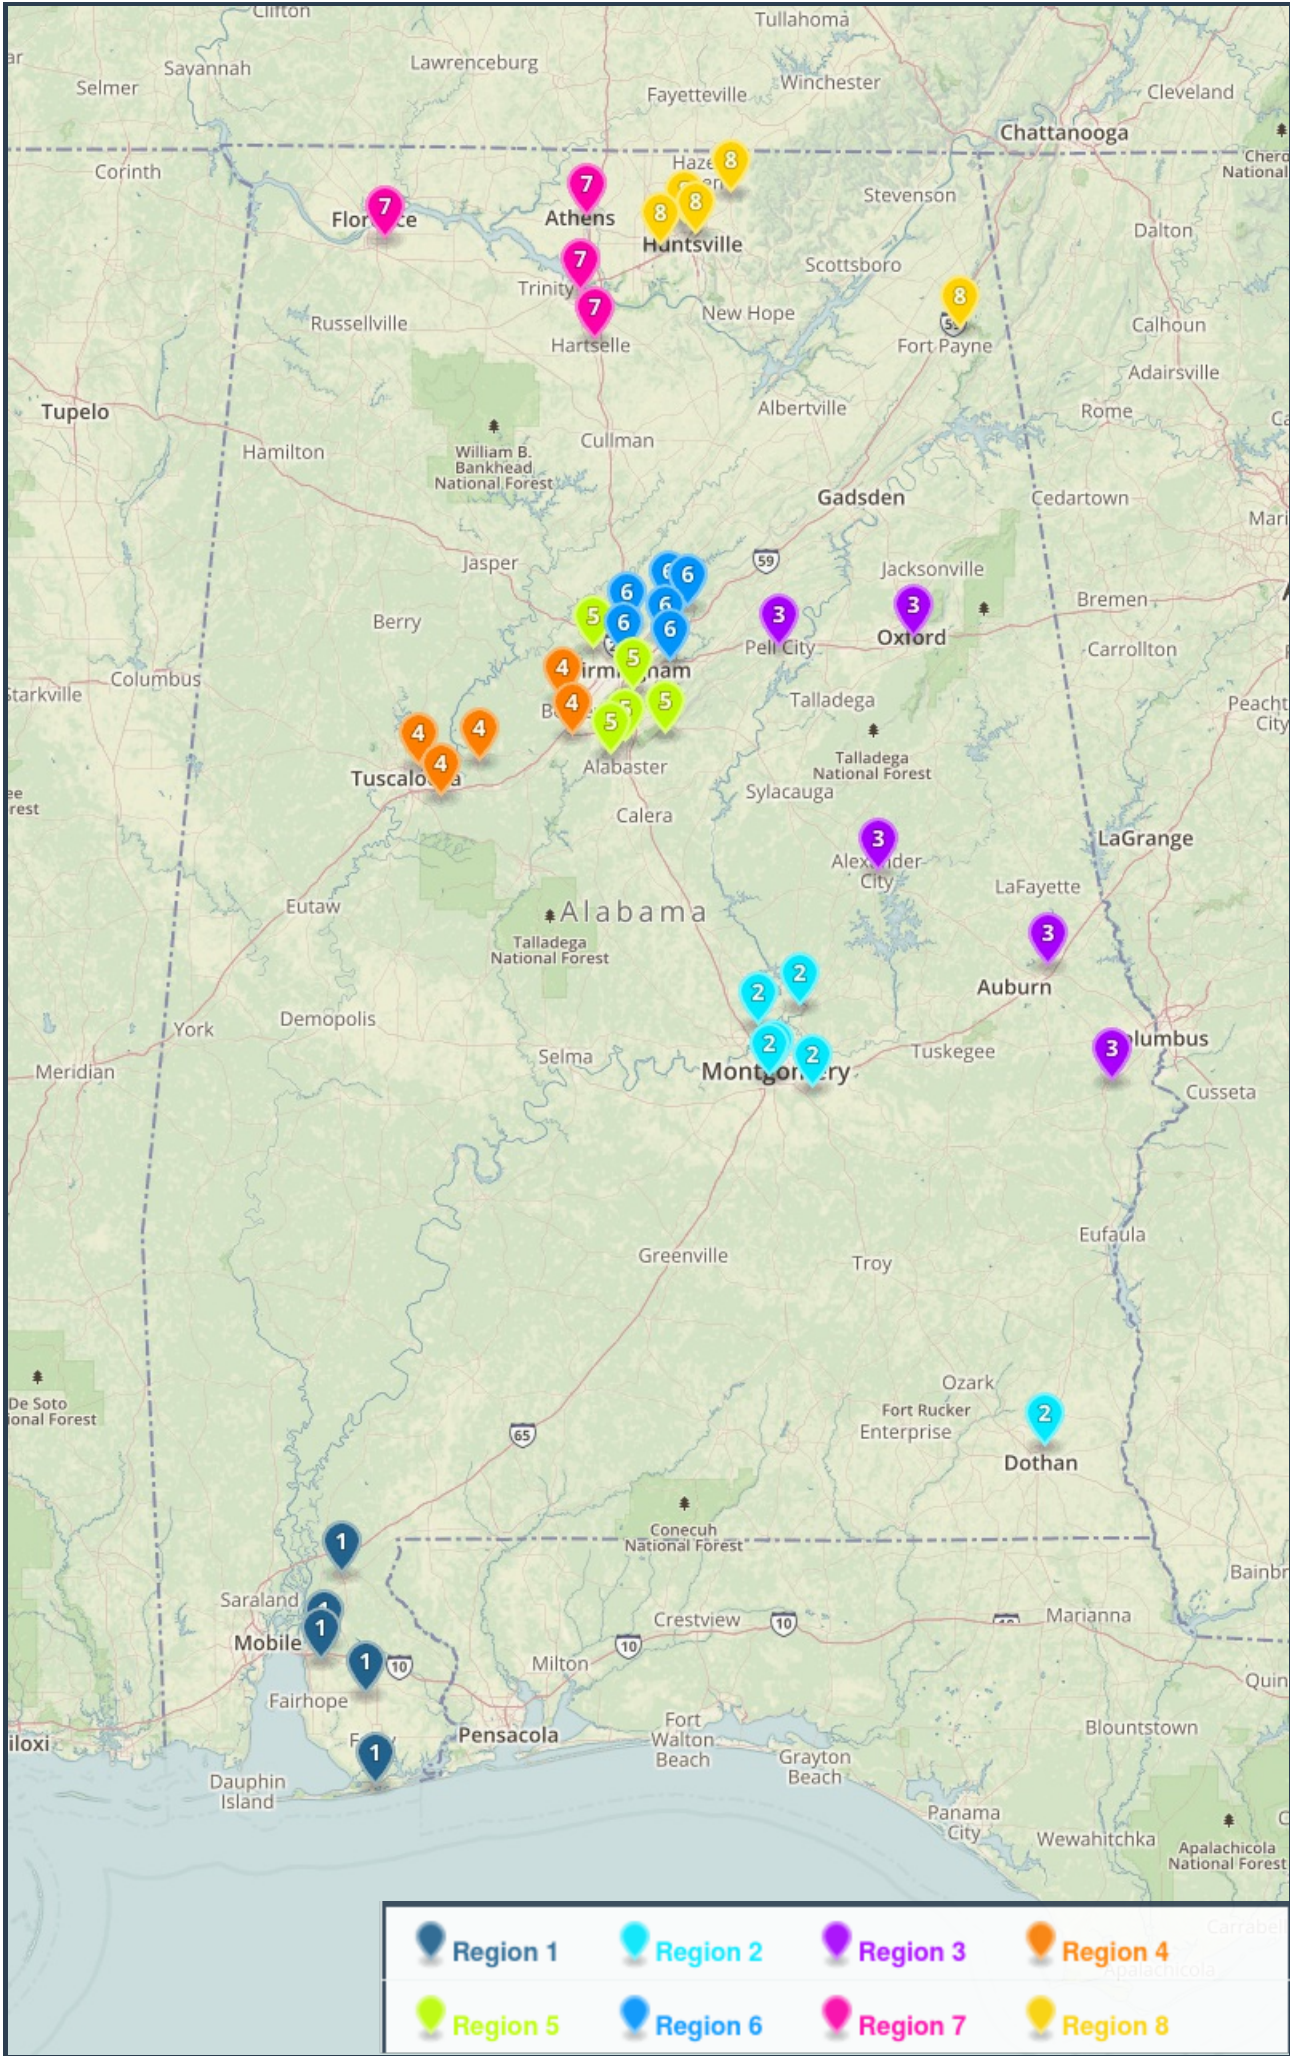

Wrestling Duals 6A Boys (41 Schools)

Region 1

- Baldwin County High School
- Daphne High School
- Gulf Shores High School
- Robertsdale High School
- Spanish Fort High School

Region 2

- Carver, G. W. High School, (MGM)
- Lanier, Sidney High School
- Northview High School
- Park Crossing High School
- Stanhope Elmore High School
- Wetumpka High School

Region 3

- Benjamin Russell High School
- Opelika High School
- Oxford High School
- Pell City High School
- Russell County High School

Region 4

- Brookwood High School
- Hueytown High School
- McAdory High School
- Northridge High School
- Paul Bryant High School

Region 5

- Chelsea High School
- Helena High School
- Homewood High School
- Minor High School
- Pelham High School

Region 6

- Carver, G. W. High School, (BHM)
- Clay-Chalkville High School
- Gardendale High School
- Huffman High School
- Pinson Valley High School
- Shades Valley High School

Region 7

- Athens High School
- Decatur High School
- Hartselle High School
- Muscle Shoals High School

Region 8

- Buckhorn High School
- Columbia High School
- Fort Payne High School
- Lee High School, Huntsville
- Mae Jemison High School