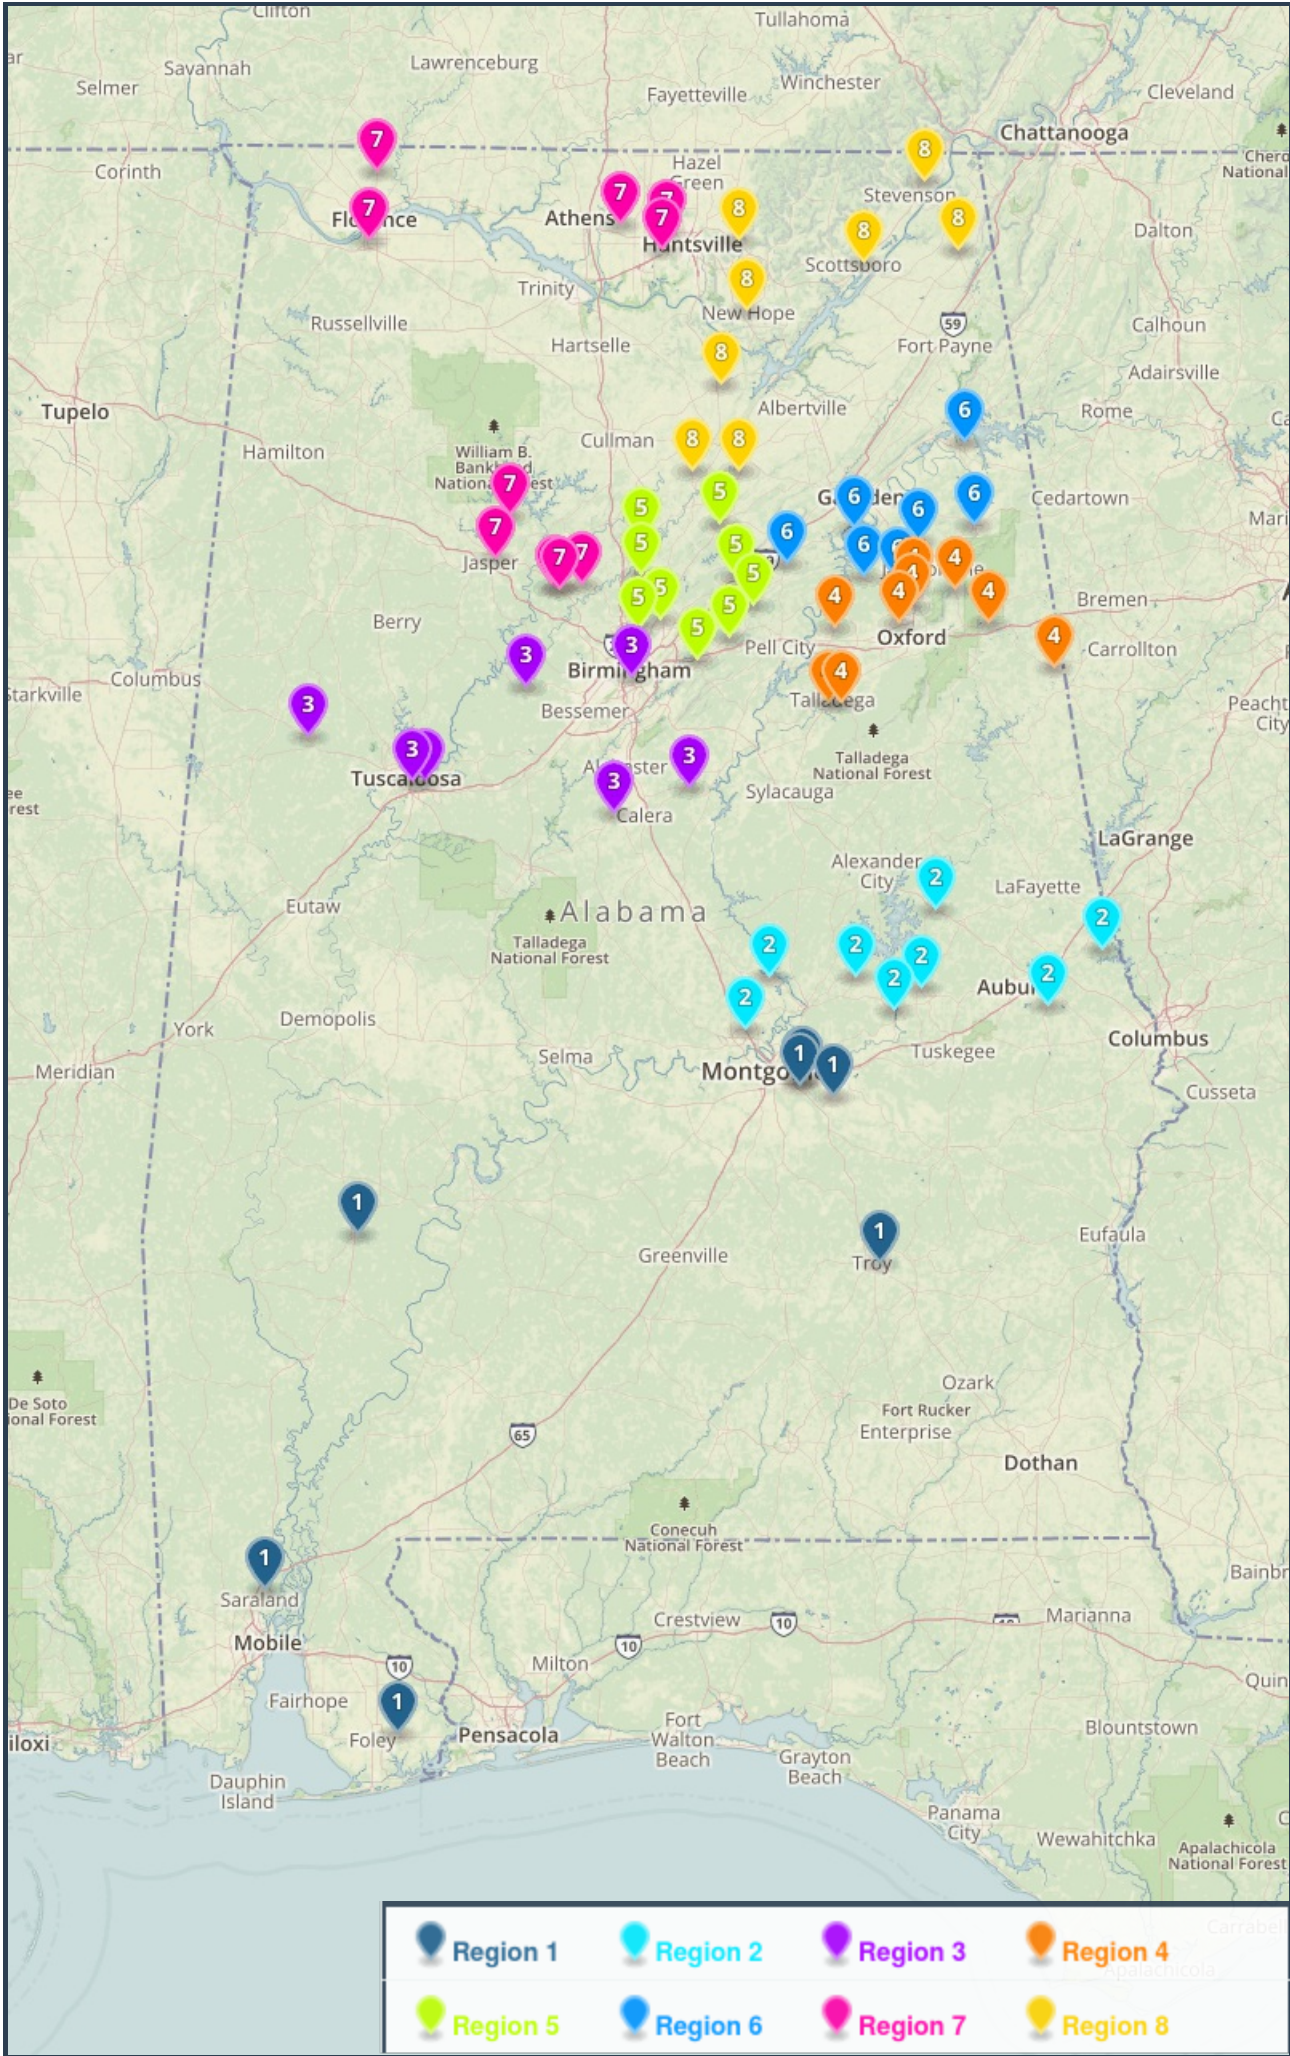

# Wrestling Duals 1A-5A Boys (66 Schools)

(9)

(7)

(10)

(8)

**Region 1**

- Brewbaker Tech. Magnet High S
- Charles Henderson High School
- Elberta High School
- Montgomery Catholic School
- Pike Road Historical School
- Saint James High School
- Satsuma High School
- Thomasville High School

**Region 2**

- Beauregard High School
- Beulah High School
- Dadeville High School
- Elmore County High School
- Holtville High School
- Prattville Christian Academy
- Reeltown High School
- Tallassee High School

**Region 3**

- American Christian Academy
- Central High School, Tusc.
- Gordo High School
- Montevallo High School
- Oak Grove High School
- Ramsay High School
- Shelby County High School

**Region 4**

- Alabama School for the Blind
- Cleburne County High School
- Lincoln High School
- Ranburne High School
- Saks High School
- Talladega High School
- Walter Wellborn High School
- Weaver High School
- White Plains High School

- Corner High School
- Curry High School
- Deshler High School
- Dora High School
- East Limestone High School
- Jasper High School
- St. John Paul II Catholic School
- Sumiton Christian School
- Westminster Christian Academy
- Wilson High School