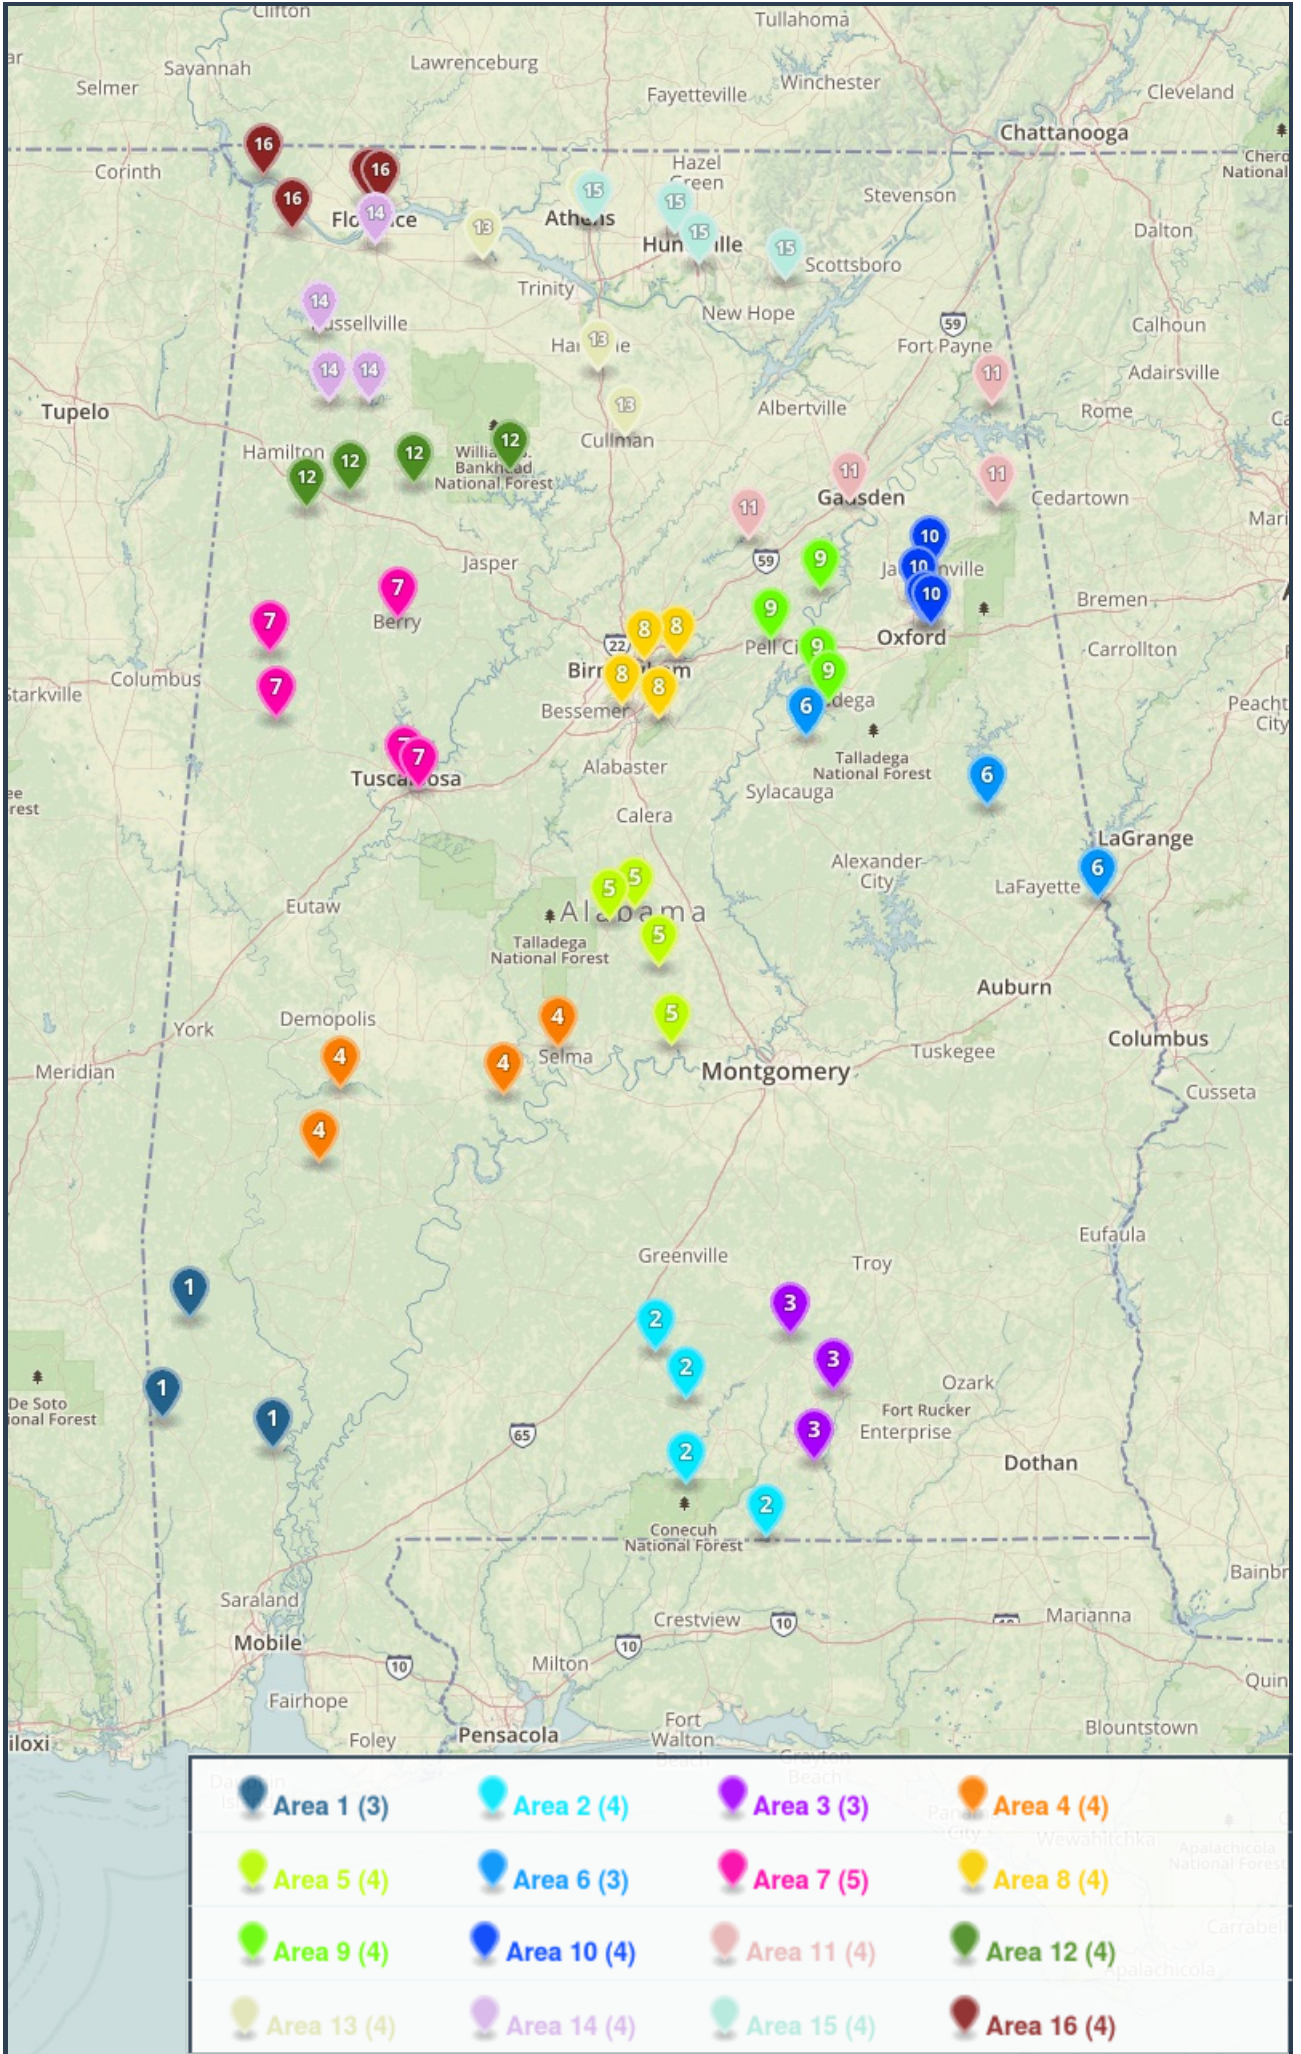

Volleyball 1A Girls (64 Schools)

Area 1

- Fruitdale High School
- McIntosh High School
- Millry High School

Area 2

- Florala High School
- McKenzie High School
- Pleasant Home High School
- Red Level High School

Area 3

- Brantley High School
- Elba High School
- Kinston High School

Area 4

- Ellwood Christian Academy
- Keith High School
- Linden High School
- Sweet Water High School

Area 5

- Autaugaville High School
- Billingsley High School
- Isabella High School
- Maplesville High School

Area 6

- Lanett High School
- Wadley High School
- Winterboro High School

Area 7

- Berry High School
- Holy Spirit Catholic High School
- Pickens County High School
- South Lamar High School
- The Capitol School

Area 8

- Cornerstone Schools of Alabama
- Heritage Christian School
- Jefferson Christian Academy
- Westminster School at Oak Mountain

Area 9

- Alabama School for the Deaf
- Ragland High School
- Talladega Co. Central High Sch.
- Victory Christian School