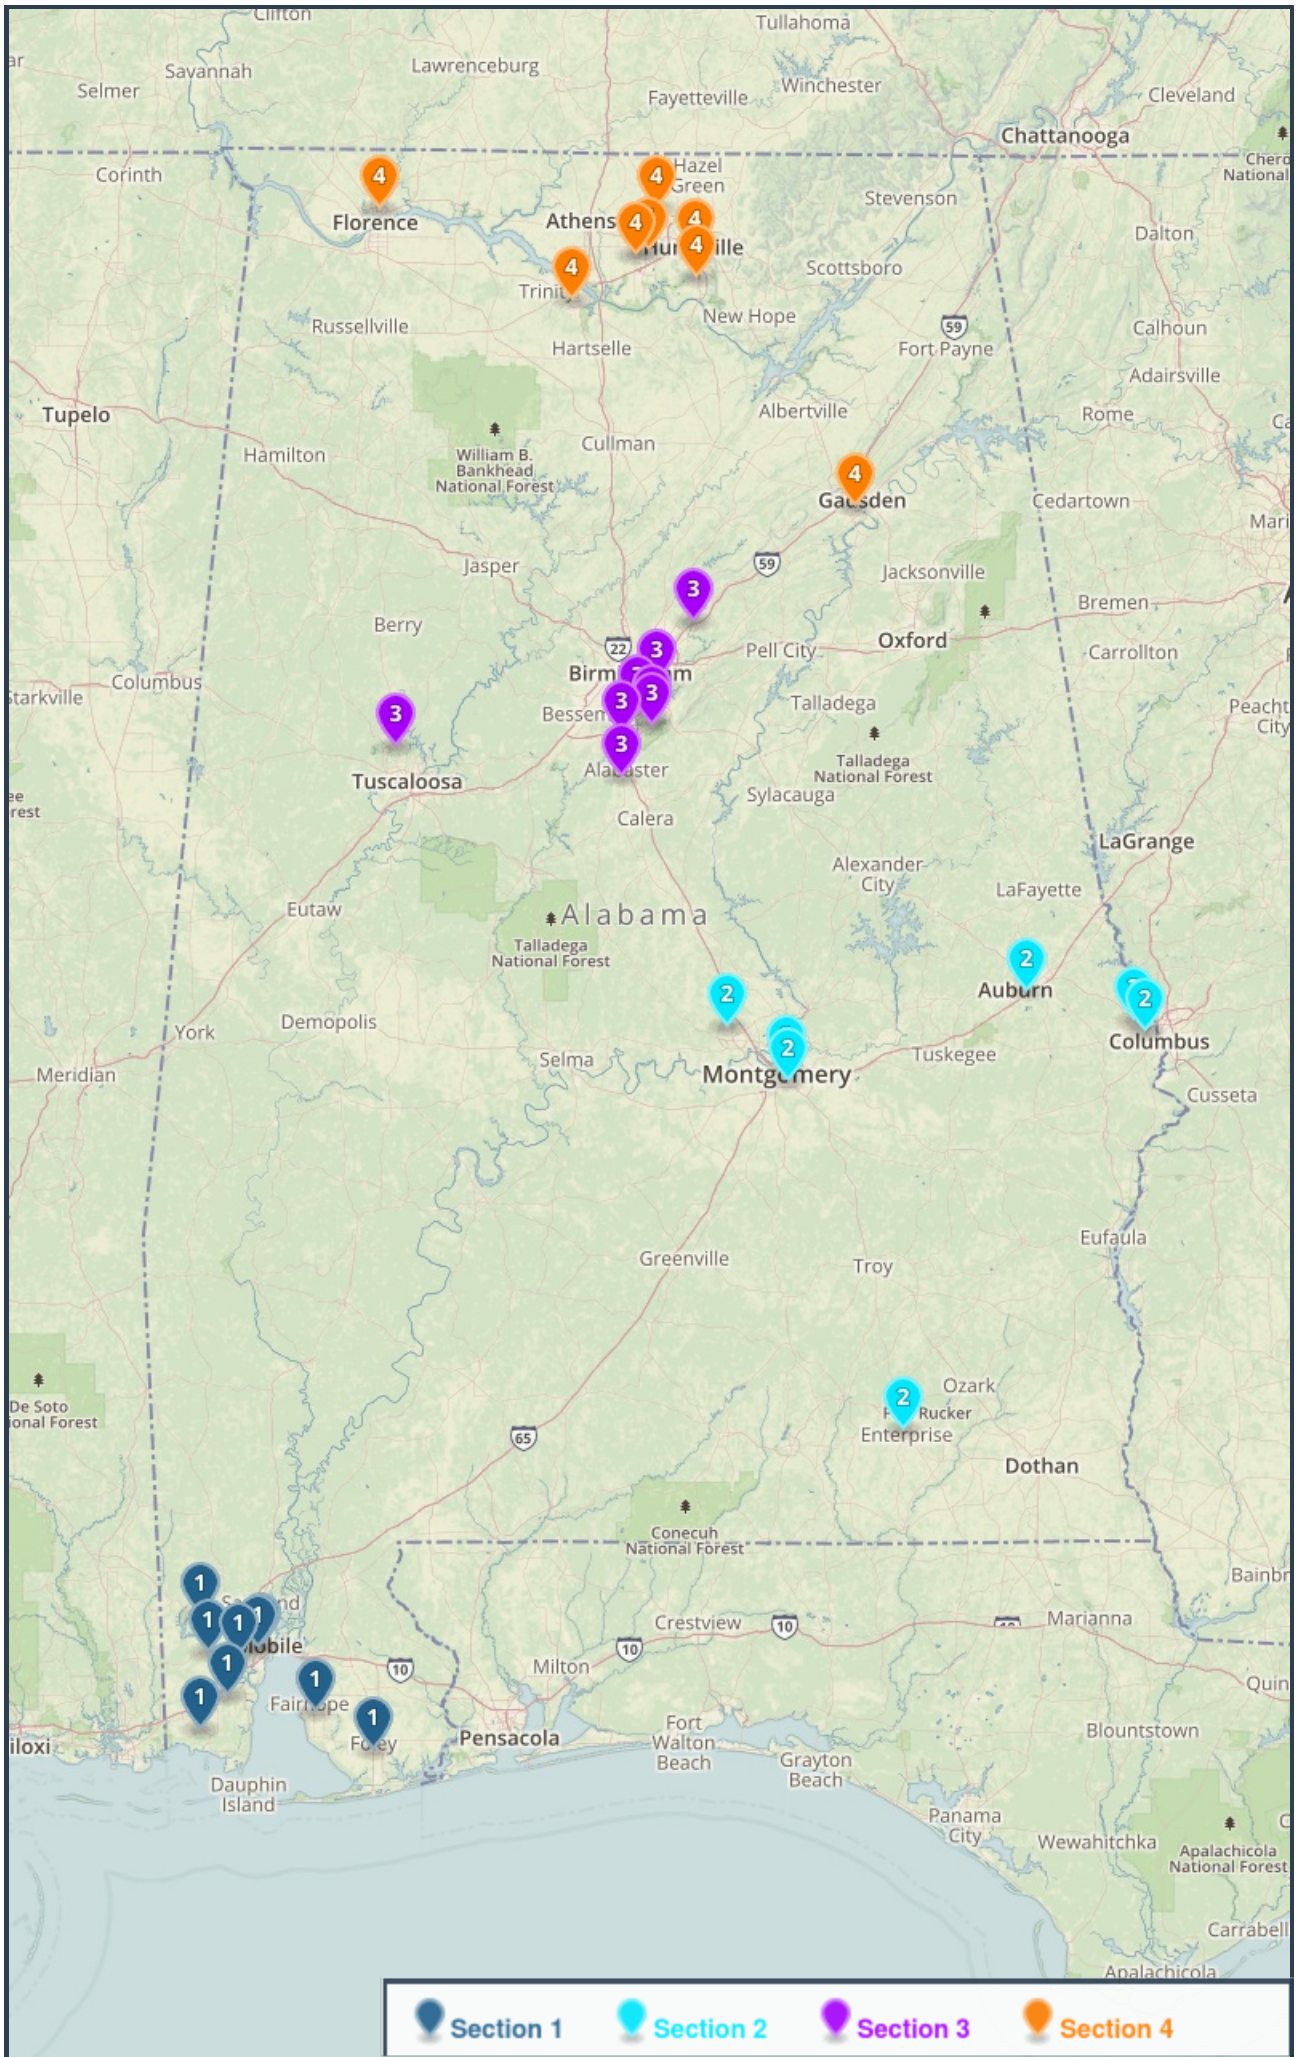

Tennis 7A Boys/Girls (32 Schools)

Section 1

- Alma Bryant High School
- Baker High School
- Davidson High School
- Fairhope High School
- Foley High School
- Mary G. Montgomery High School
- McGill-Toolen High School
- Murphy High School
- Theodore High School

Section 2

- Auburn High School
- Central High School, P. C.
- Enterprise High School
- Jeff Davis High School
- Lee, R.E. High School
- Prattville High School
- Smiths Station High School

Section 3

- Hewitt-Trussville High School
- Hoover High School
- Mountain Brook High School
- Oak Mountain High School
- Spain Park High School
- Thompson High School
- Tuscaloosa County High School
- Vestavia Hills High School

Section 4

- Austin High School
- Bob Jones High School
- Florence High School
- Gadsden City High School
- Grissom High School
- Huntsville High School
- James Clemens High School
- Sparkman High School