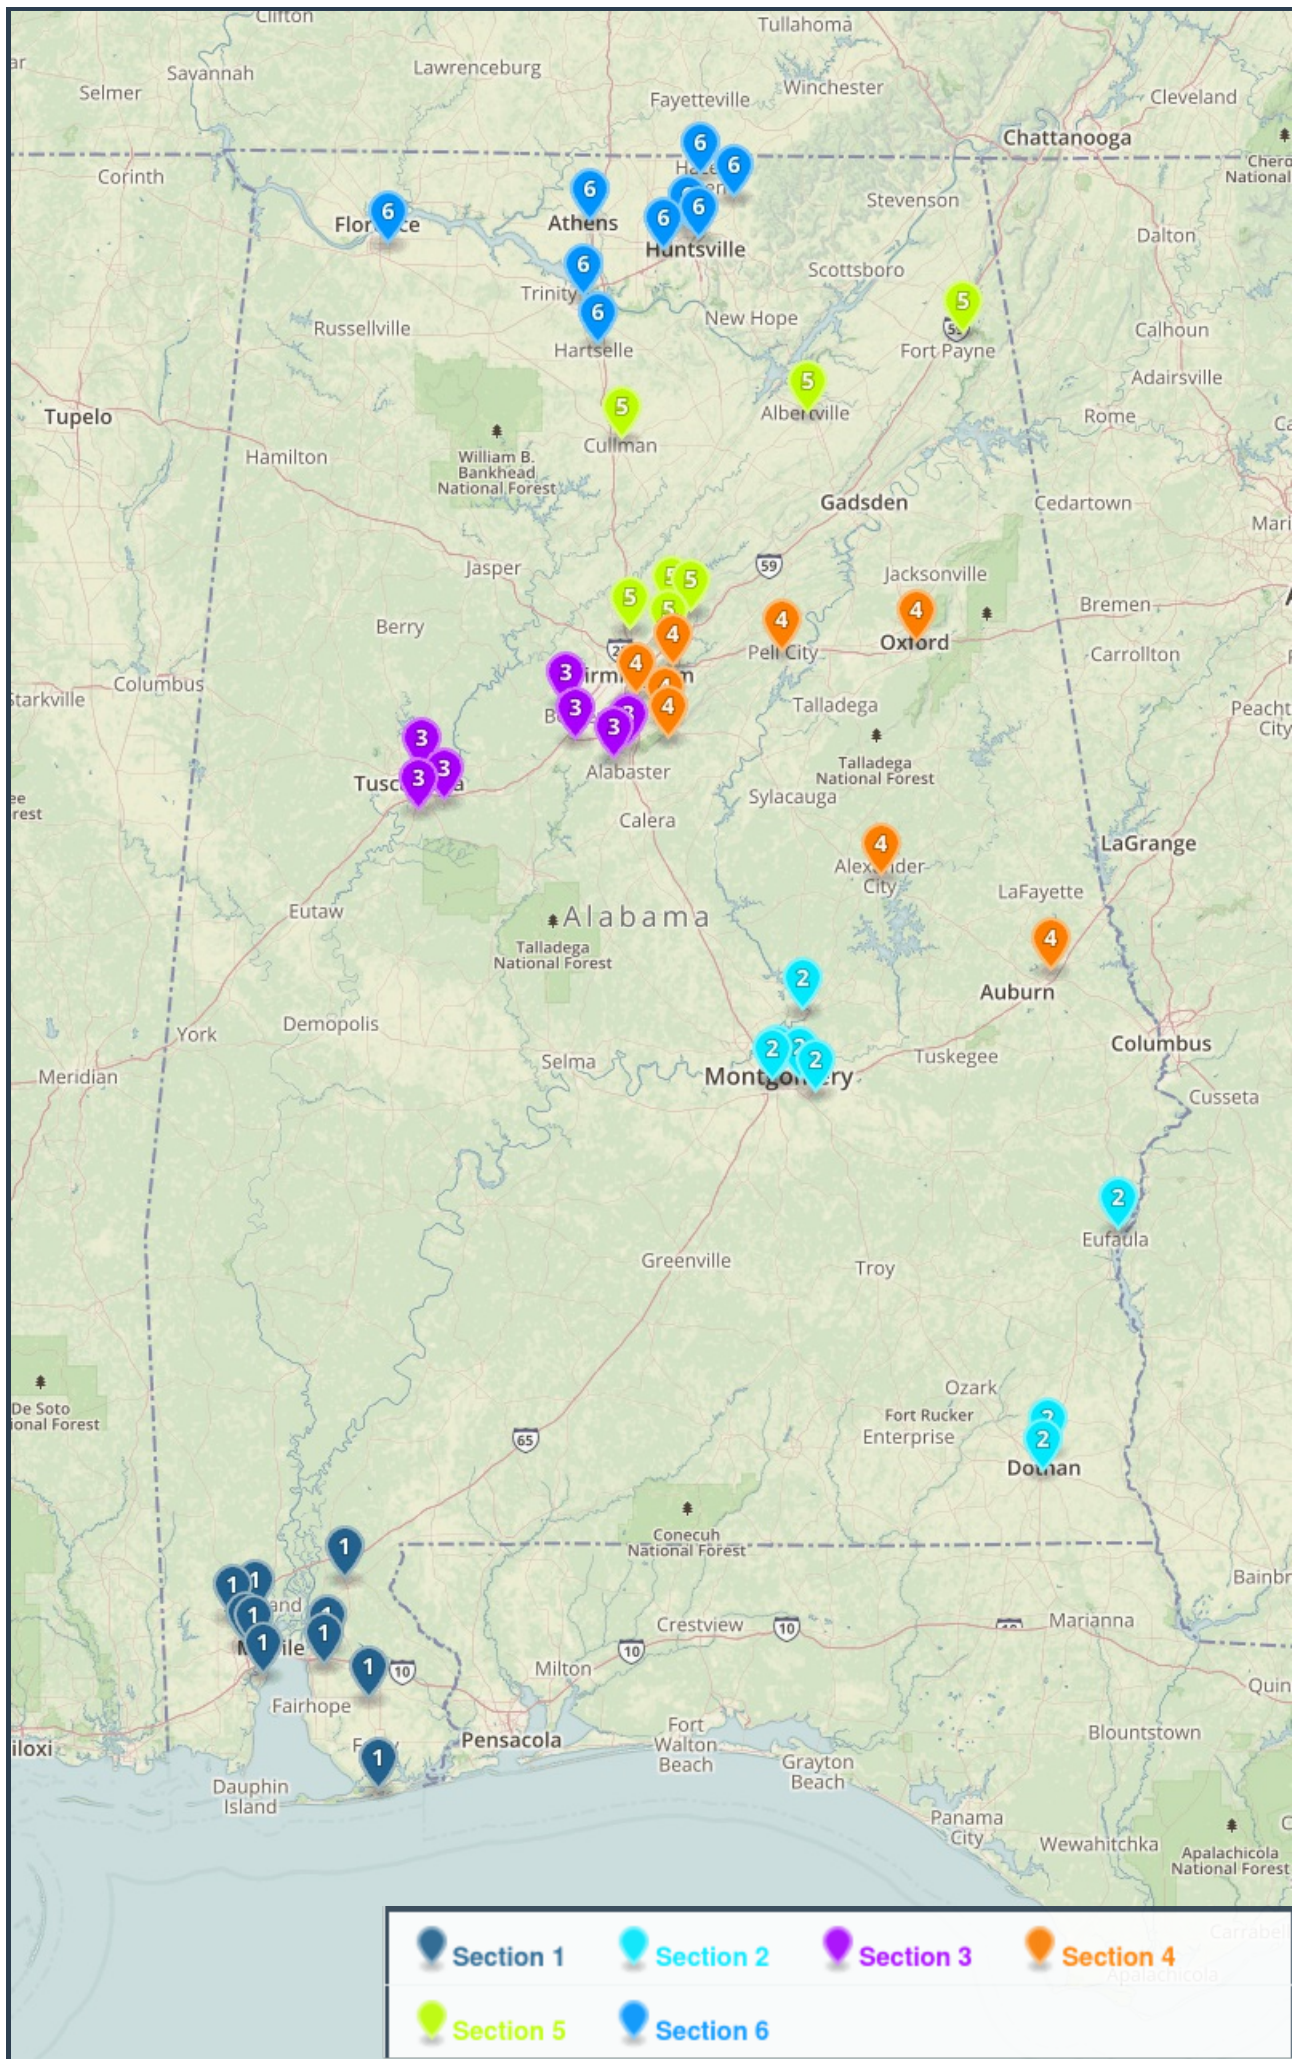

# Tennis 6A Boys/Girls (49 Schools)

(7)

(9)

### **Section 1**

- Baldwin County High School
- B.C. Rain High School
- Daphne High School
- Gulf Shores High School
- Mattie T. Blount High School
- Robertsdale High School
- Saraland High School
- Spanish Fort High School
- St. Paul's Episcopal School
- UMS-Wright Prep School

### **Section 2**

- Carver, G. W. High School, (MGM)
- Dothan High School
- Eufaula High School
- Lanier, Sidney High School
- Northview High School
- Park Crossing High School
- Trinity Presbyterian School
- Wetumpka High School

### **Section 6**

- Athens High School
- Buckhorn High School
- Columbia High School
- Decatur High School
- Hartselle High School
- Hazel Green High School
- Lee High School, Huntsville
- Mae Jemison High School
- Muscle Shoals High School