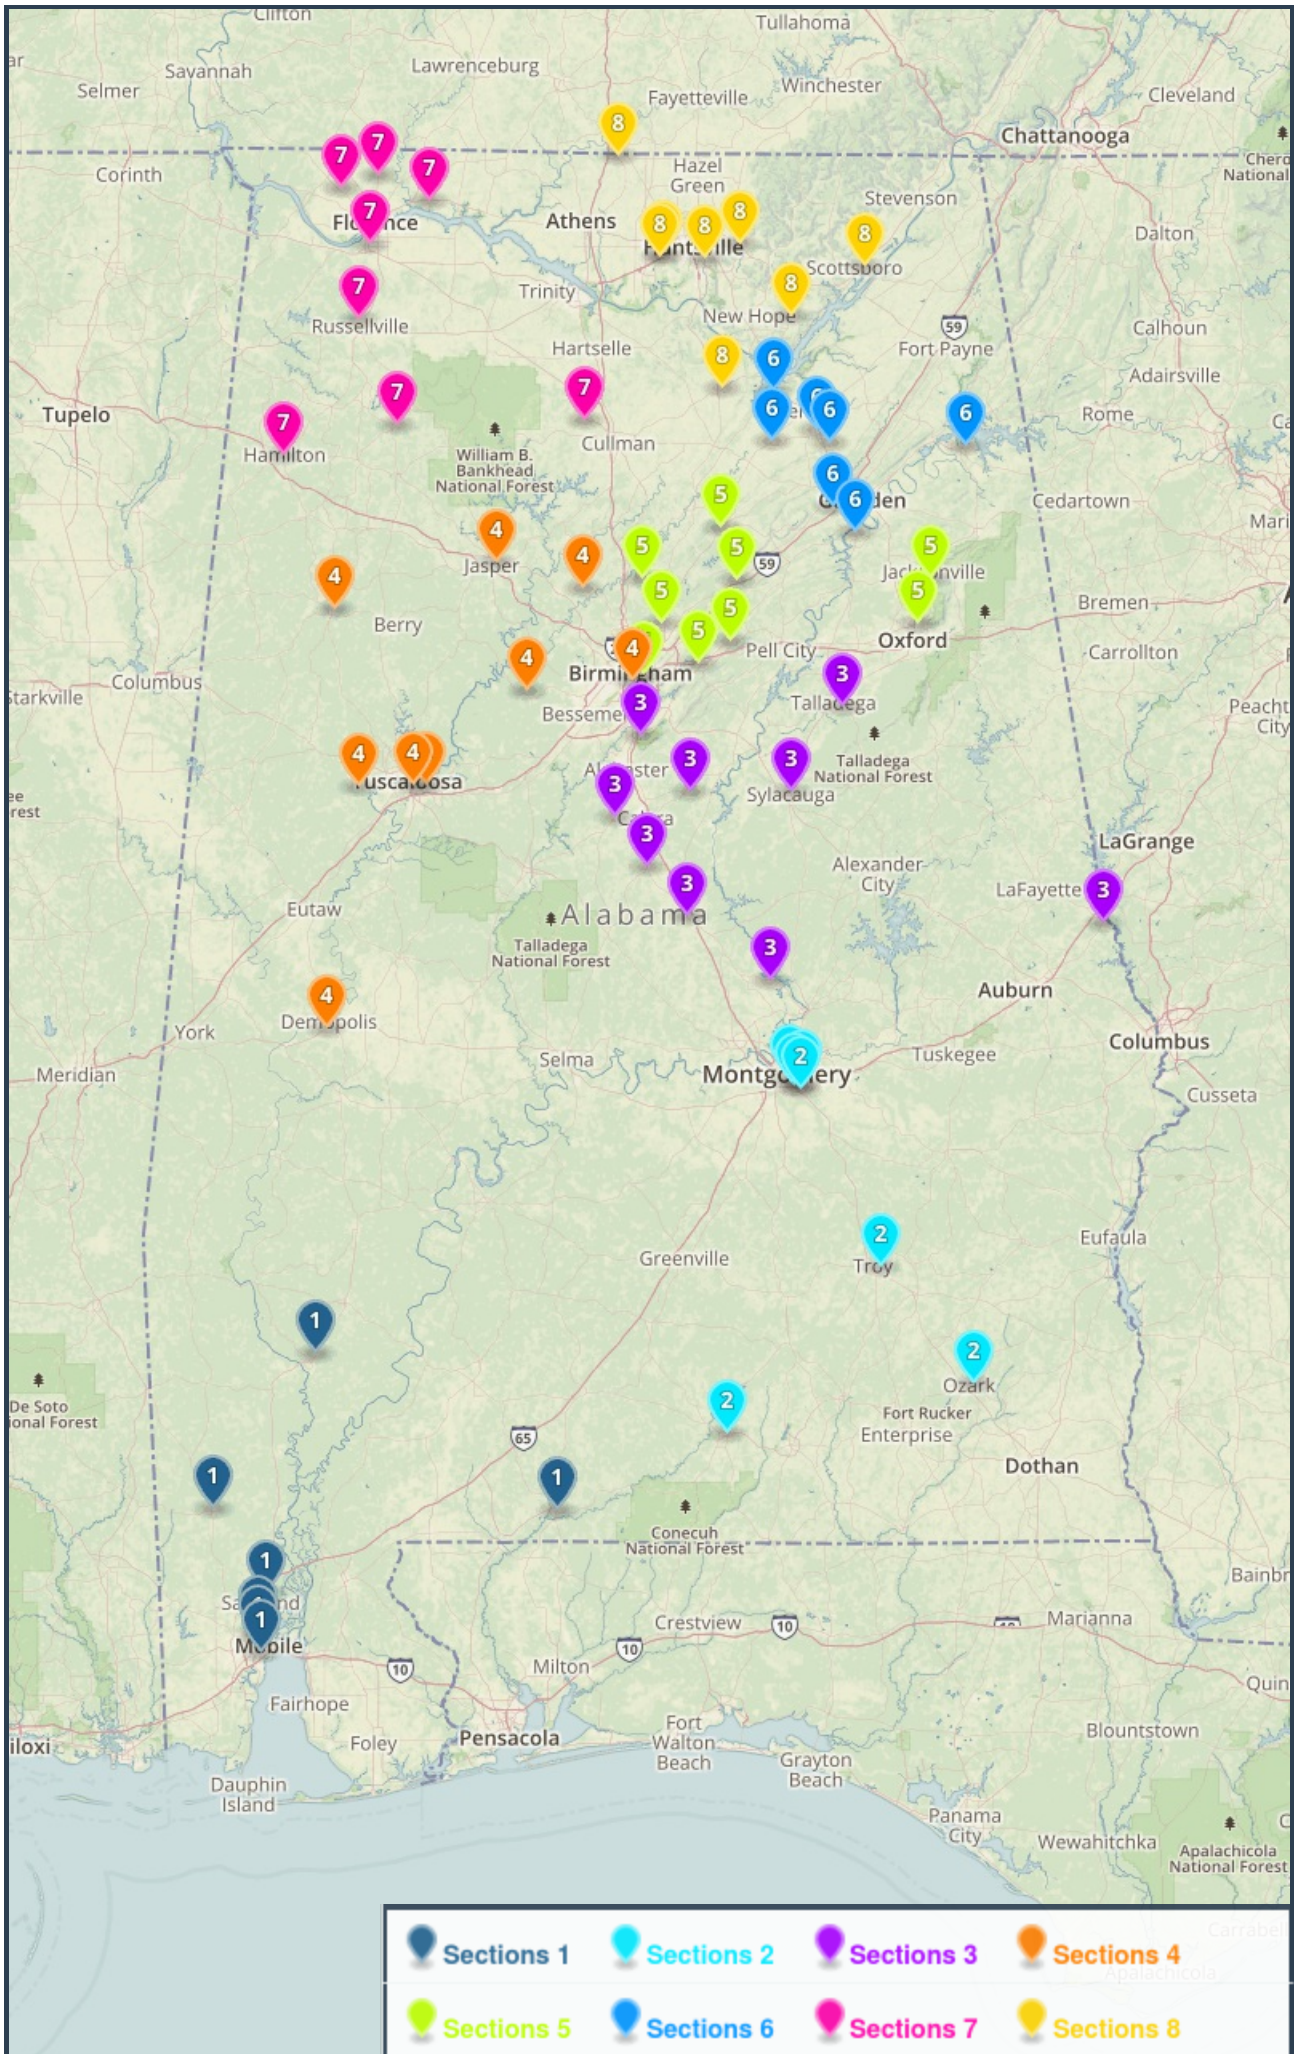

# Tennis 4A-5A Boys/Girls (64 Schools)

(9)

(7)

(8)

(8)

**Sections 1**

- Citronelle High School
- Jackson High School
- LeFlore Magnet High School
- Neal, W.S. High School
- Satsuma High School
- Vigor High School
- Williamson High School

**Sections 2**

- Andalusia High School
- Brewbaker Tech. Magnet High S
- Carroll High School
- Charles Henderson High School
- LAMP
- Montgomery Catholic School
- The Montgomery Academy

**Sections 3**

- Chilton County High School
- Holtville High School
- Indian Springs School
- Jemison High School
- Montevallo High School
- Shelby County High School
- Sylacauga High School
- Talladega High School
- Valley High School

**Sections 4**

- American Christian Academy
- Central High School, Tusc.
- Corner High School
- Demopolis High School
- Fayette County High School
- Jasper High School
- Oak Grove High School
- Ramsay High School
- Sipse Valley High School

**Sections 5**

- Altamont School
- Anniston High School
- Center Point High School
- Jacksonville High School
- Leeds High School
- Moody High School
- Mortimer Jordan High School
- Oneonta High School
- Springville High School