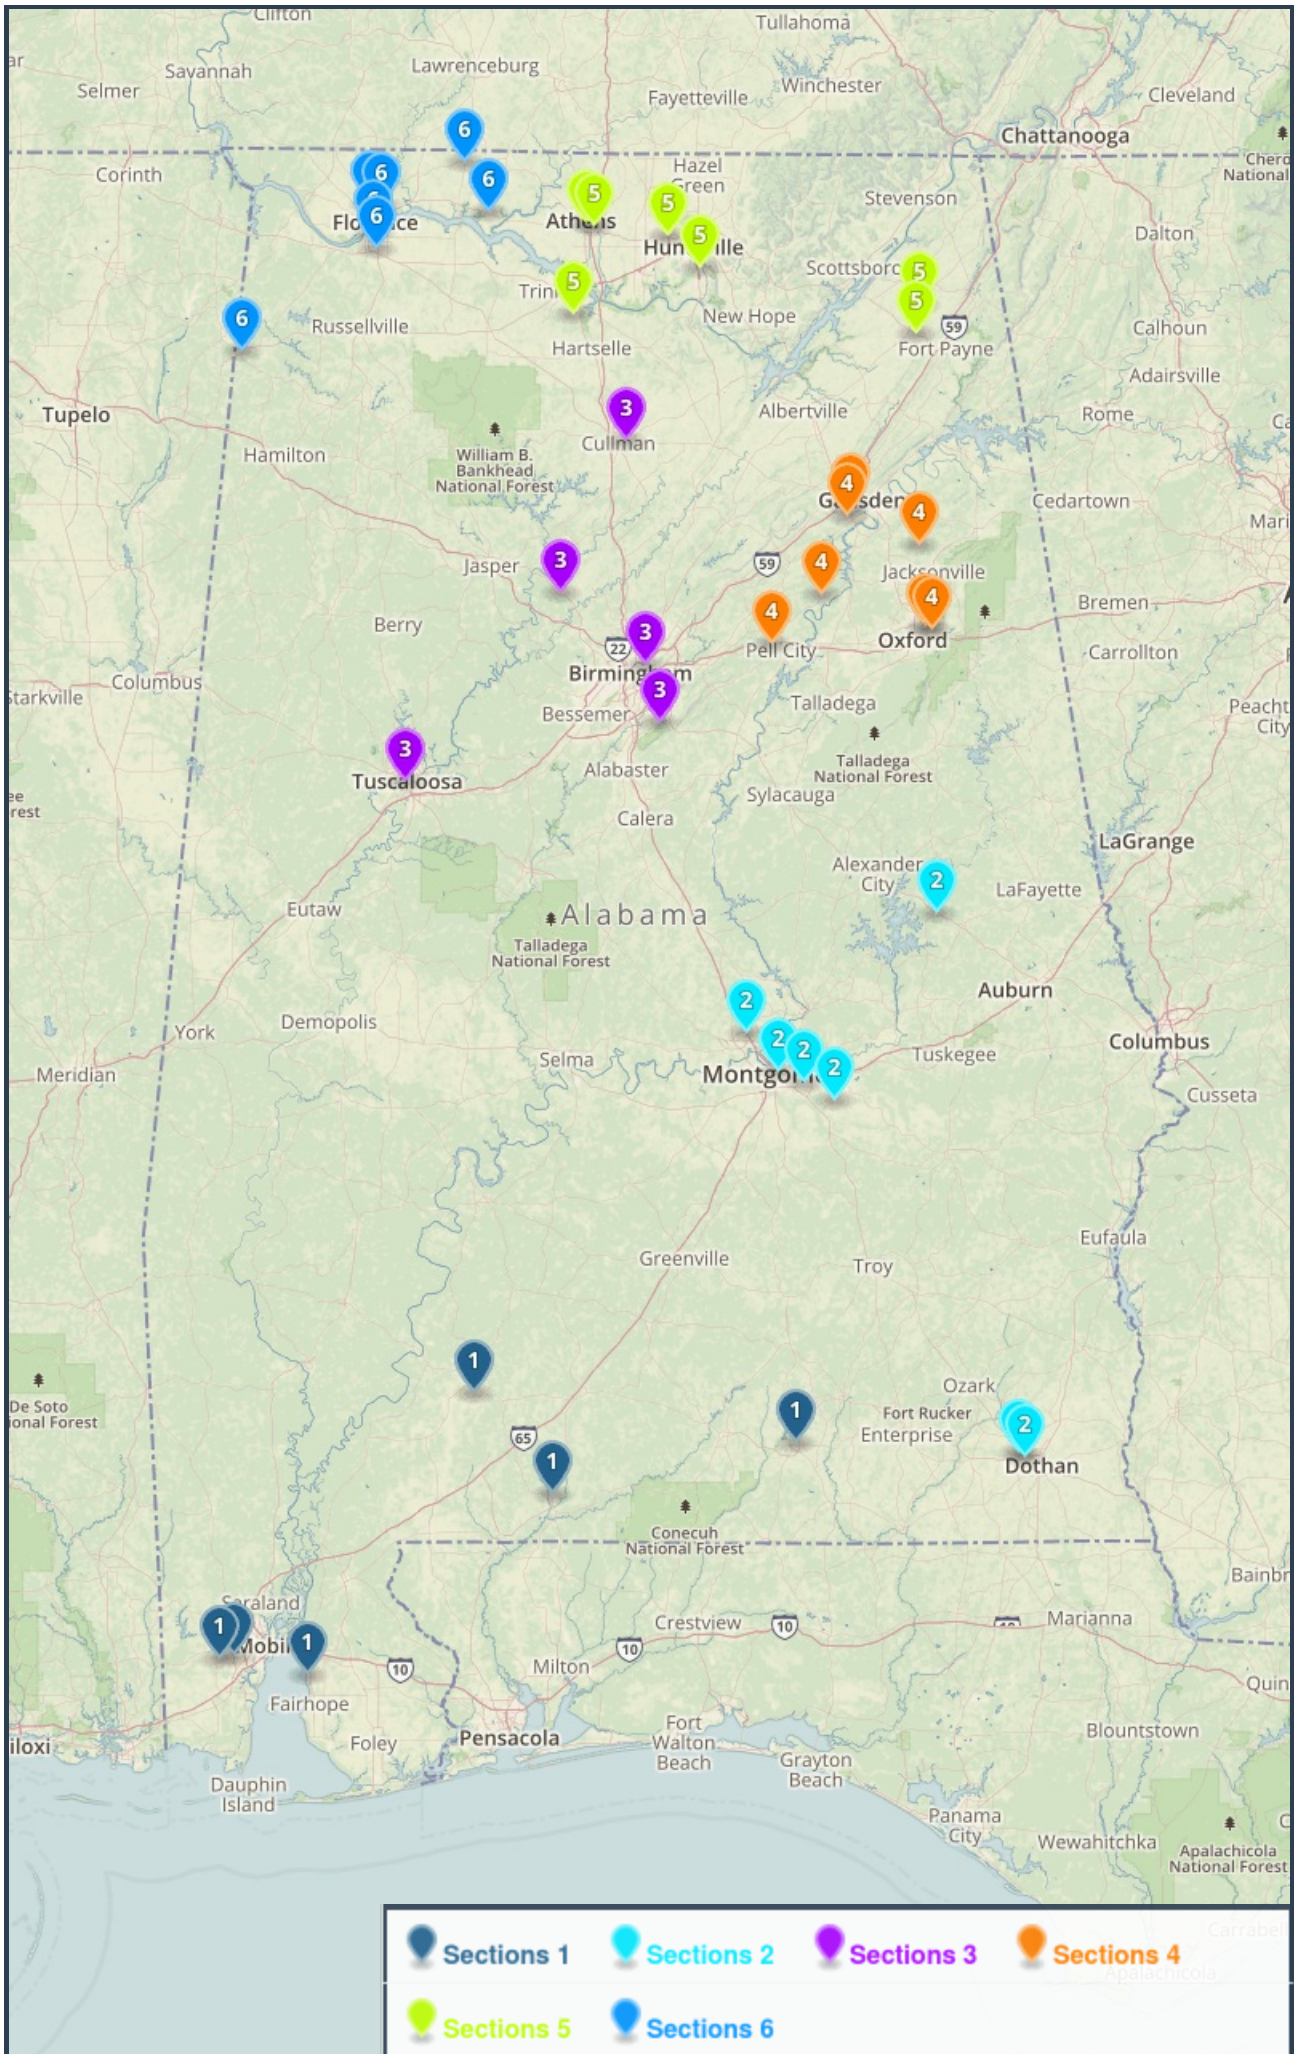

# Tennis 1A-3A Boys/Girls (39 Schools)

(7)

(7)

**Sections 1**

- Bayside Academy
- Cottage Hill Christian Academy (WC)
- Excel High School
- Miller, T.R. High School
- Opp High School
- St. Luke's Episcopal School

**Sections 2**

- Dadeville High School
- Houston Academy
- Pike Road Historical School
- Prattville Christian Academy
- Providence Christian School
- Saint James High School
- Washington, Booker T. Magnet School

**Sections 3**

- Cornerstone Schools of Alabama
- Saint Bernard Preparatory School
- Sumiton Christian School
- The Capitol School
- Westminster School at Oak Mountain

**Sections 4**

- Coosa Christian School
- Donoho School
- Faith Christian School
- Pleasant Valley High School
- Ragland High School
- Victory Christian School
- Westbrook Christian School

**Sections 5**

- Athens Bible School
- Decatur Heritage Christian Academy
- Lindsay Lane Christian Academy
- Plainview High School
- Sylvania High School
- Westminster Christian Academy
- Whitesburg Christian Academy