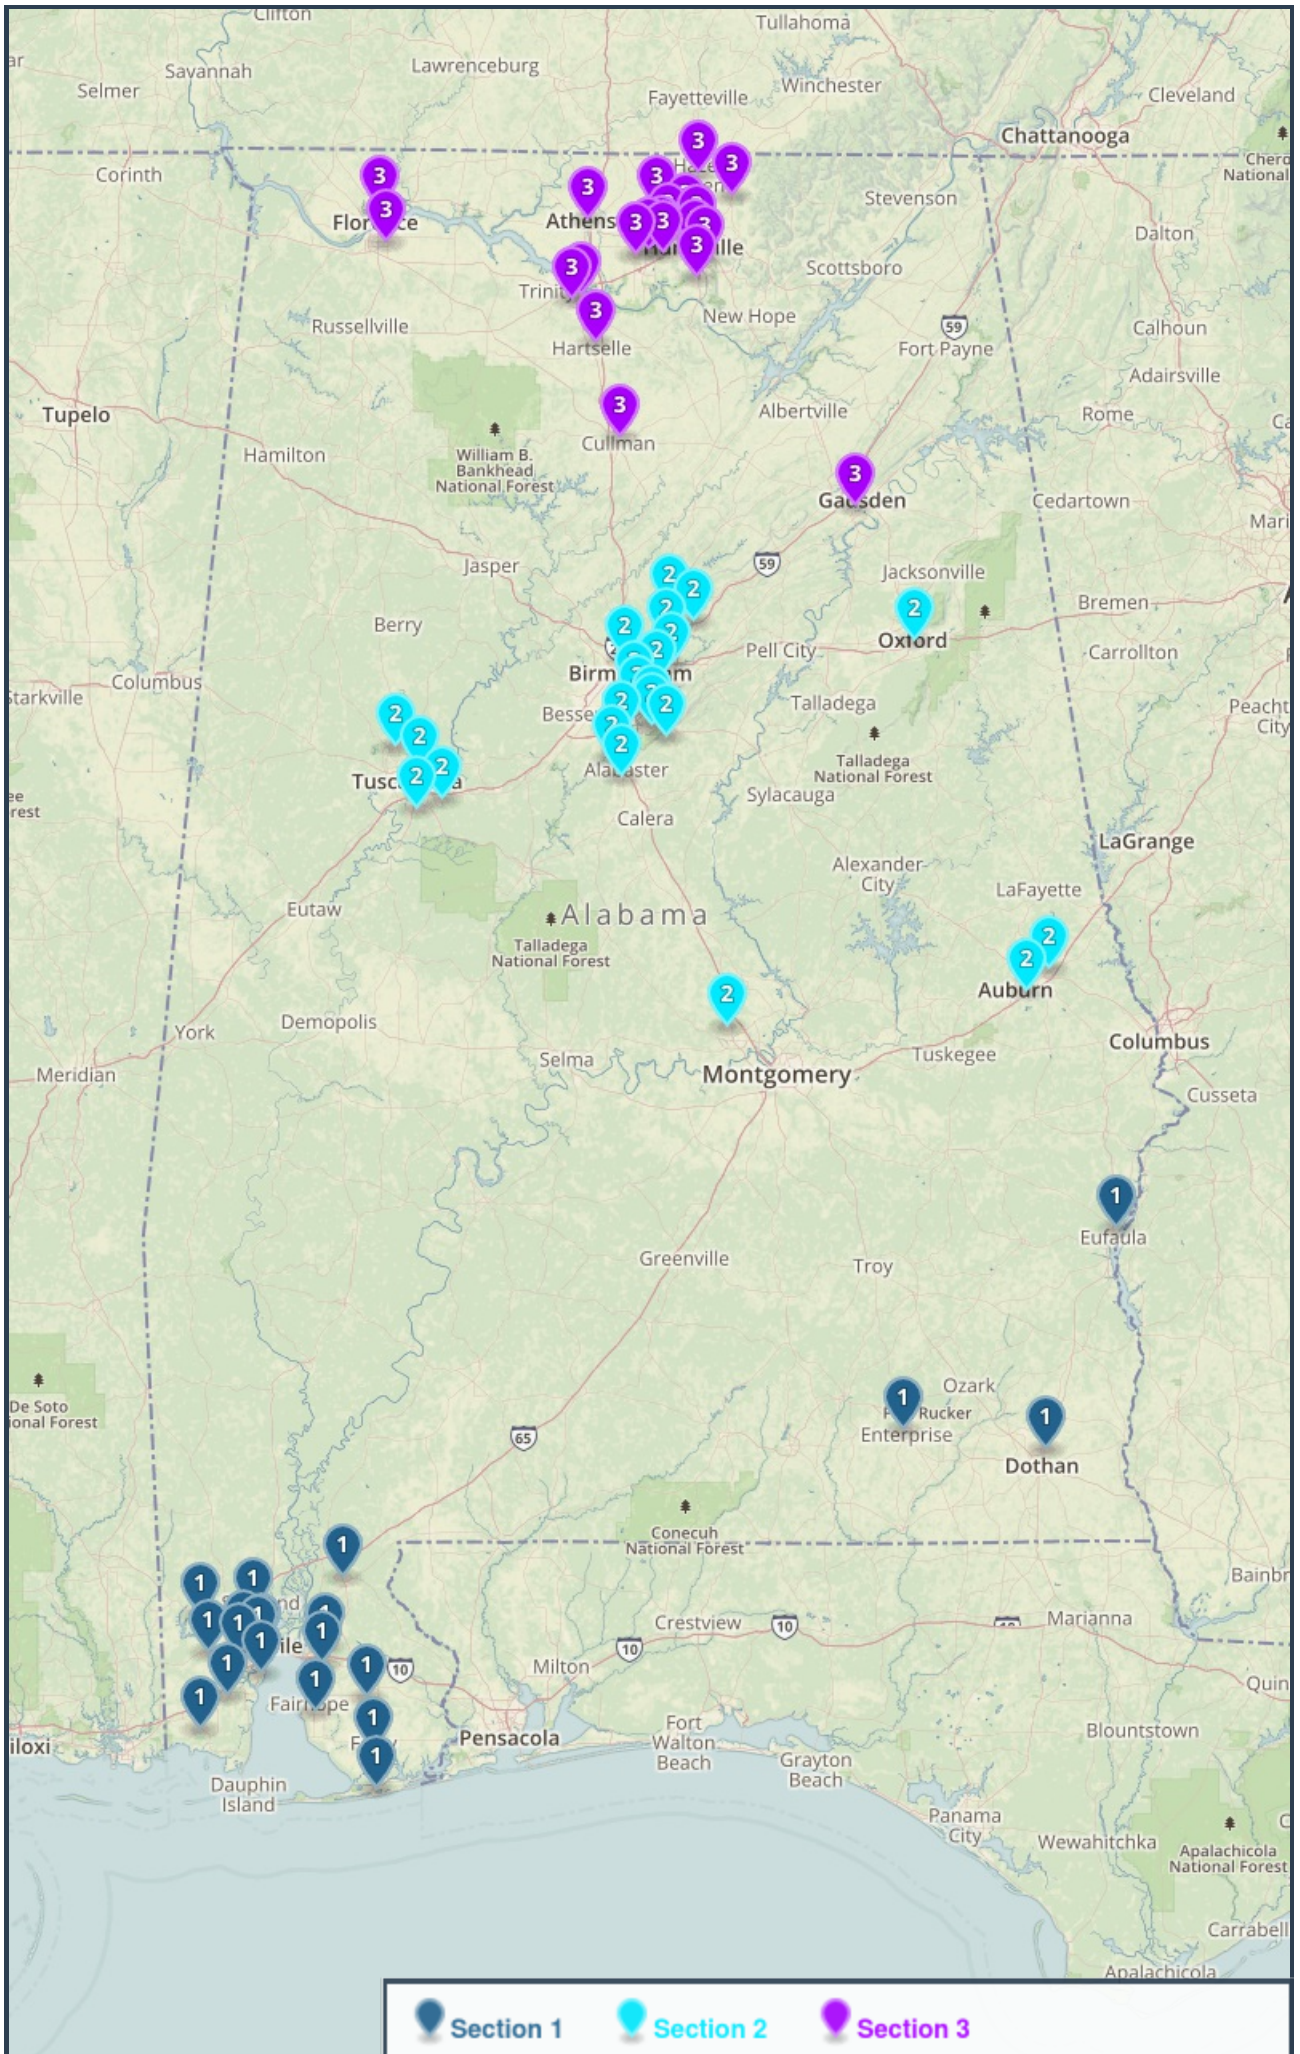

# Swimming & Diving 6A-7A Boys/Girls (63 Schools)

● Section 1 (20)
 ● Section 2 (22)
 ● Section 3 (20)

### **Section 1**

- Alma Bryant High School
- Baker High School
- Baldwin County High School
- B.C. Rain High School
- Daphne High School
- Davidson High School
- Enterprise High School
- Eufaula High School
- Fairhope High School
- Foley High School
- Gulf Shores High School
- Mary G. Montgomery High School
- McGill-Toolen High School
- Murphy High School
- Northview High School
- Robertsdale High School
- Saraland High School
- Spanish Fort High School
- St. Paul's Episcopal School
- Theodore High School

### **Section 2**

- Auburn High School
- Carver, G. W. High School, (BHM)
- Chelsea High School
- Helena High School
- Hewitt-Trussville High School
- Hillcrest High School, Tusc.
- Homewood High School
- Hoover High School
- Huffman High School
- Mountain Brook High School
- Northridge High School
- Oak Mountain High School
- Opelika High School
- Oxford High School
- Paul Bryant High School
- Pinson Valley High School
- Prattville High School
- Shades Valley High School
- Spain Park High School
- Thompson High School
- Tuscaloosa County High School
- Vestavia Hills High School

### **Section 3**

- Athens High School
- Austin High School
- Bob Jones High School
- Buckhorn High School
- Columbia High School
- Cullman High School
- Decatur High School
- Florence High School
- Gadsden City High School
- Grissom High School
- Hartselle High School
- Hazel Green High School
- Huntsville High School
- James Clemens High School
- Lee High School, Huntsville
- Mae Jemison High School
- Muscle Shoals High School