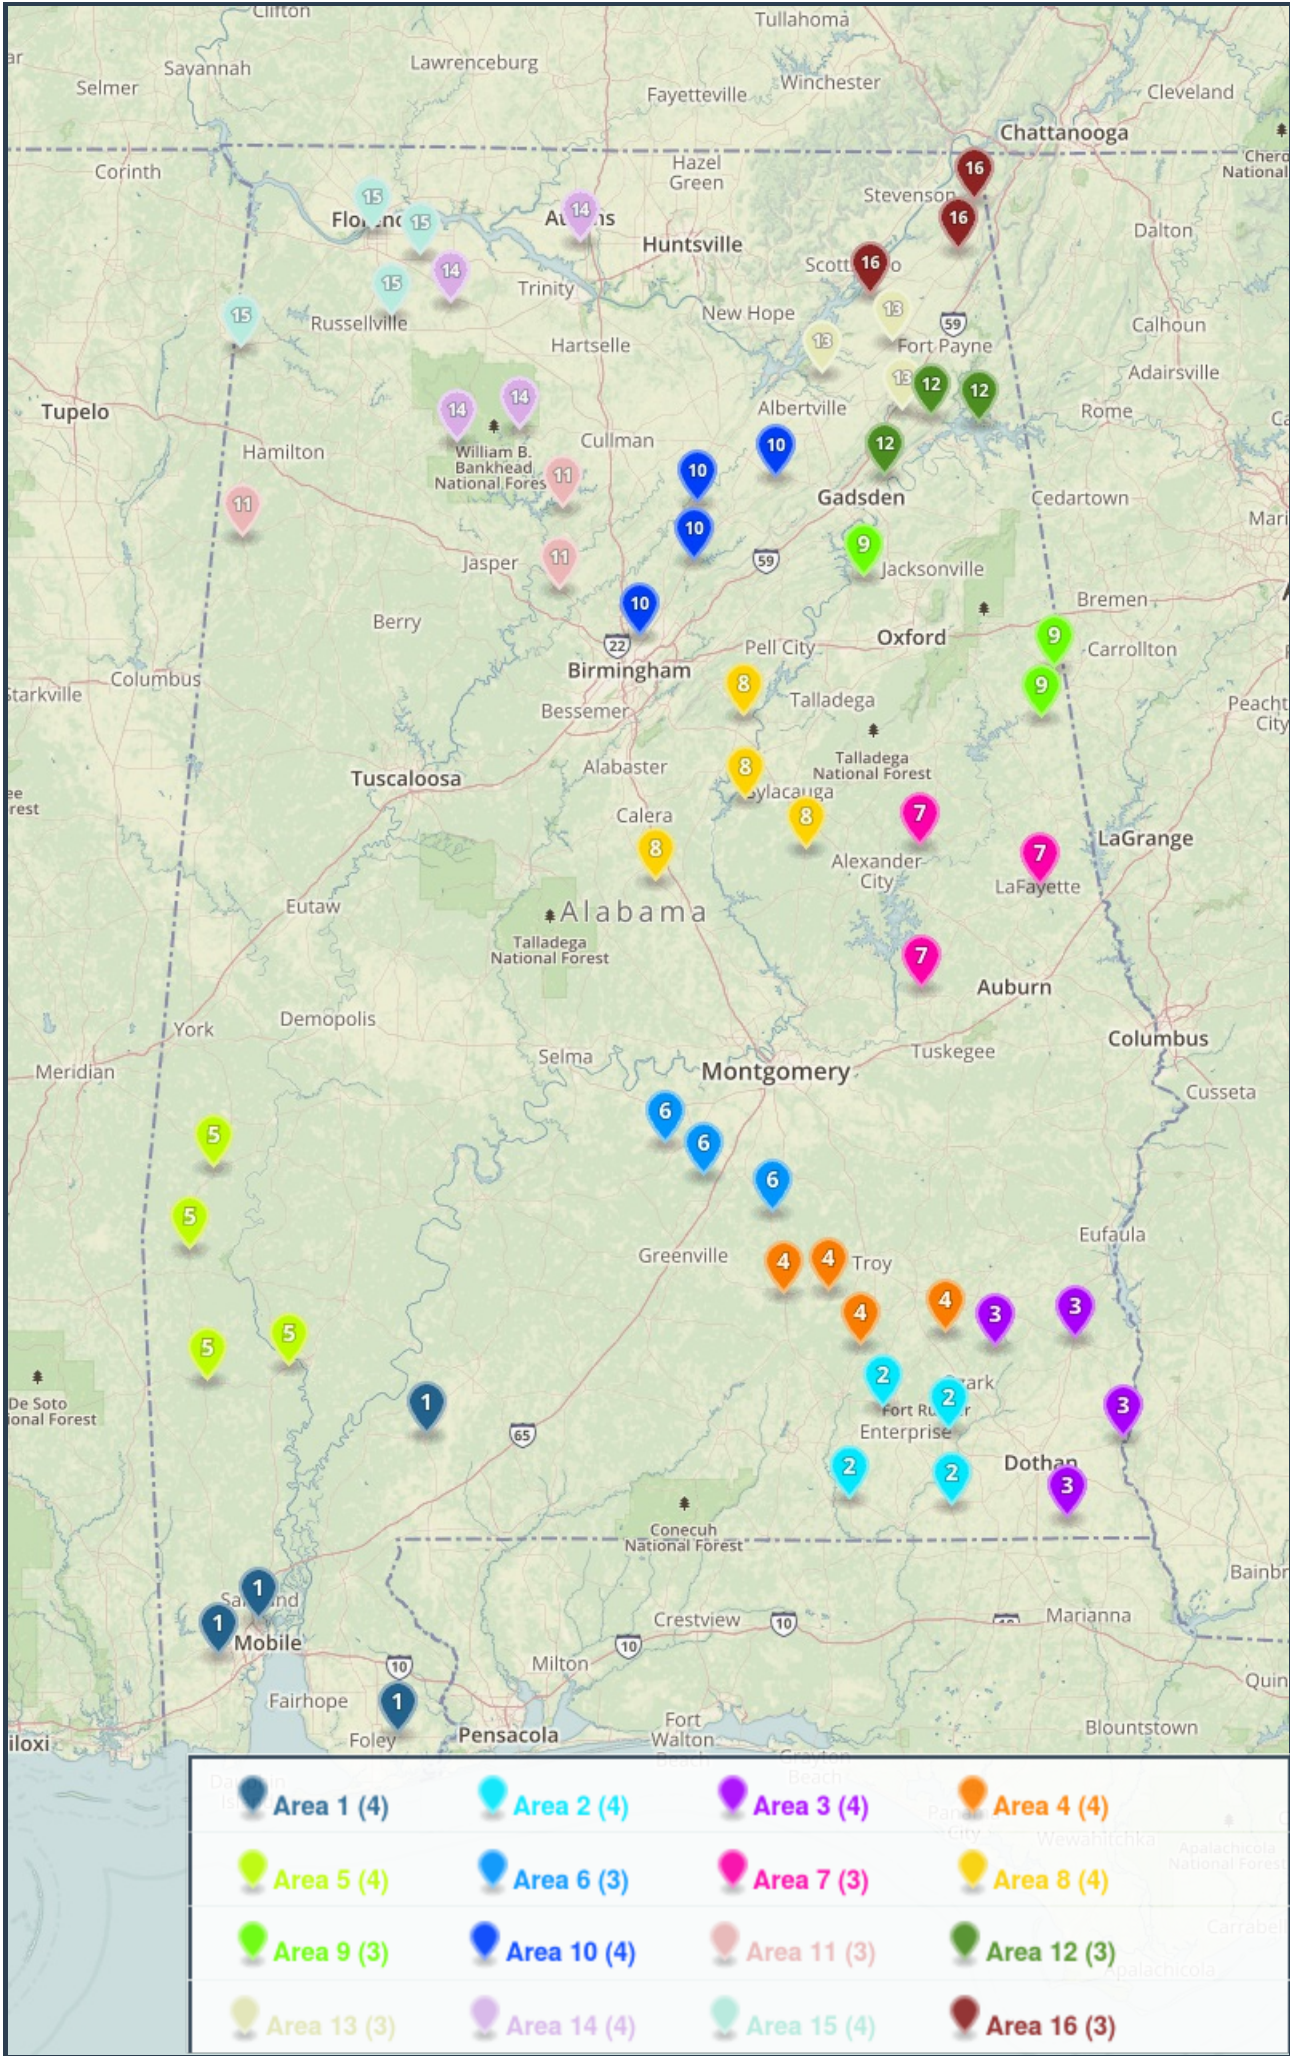

Softball 2A Girls (57 Schools)

Area 1

- Blacksher, J.U. High School
- Chickasaw High School
- Cottage Hill Christian Academy (WC)
- Elberta High School

Area 2

- Daleville High School
- Geneva County High School
- New Brockton High School
- Samson High School

Area 3

- Abbeville High School
- Cottonwood High School
- Houston County High School
- Long, G.W. High School

Area 4

- Ariton High School
- Goshen High School
- Luverne High School
- Zion Chapel High School

Area 5

- Choctaw County High School
- Leroy High School
- Southern Choctaw High School
- Washington County High School

Area 6

- Calhoun High School
- Central High School, Hayne.
- Highland Home High School

Area 7

- Horseshoe Bend High School
- LaFayette High School
- Reeltown High School

Area 8

- Central High School, Coosa
- Fayetteville High School
- Thorsby High School
- Vincent Middle High School

Area 9

- Ohatchee High School
- Ranburne High School
- Woodland High School