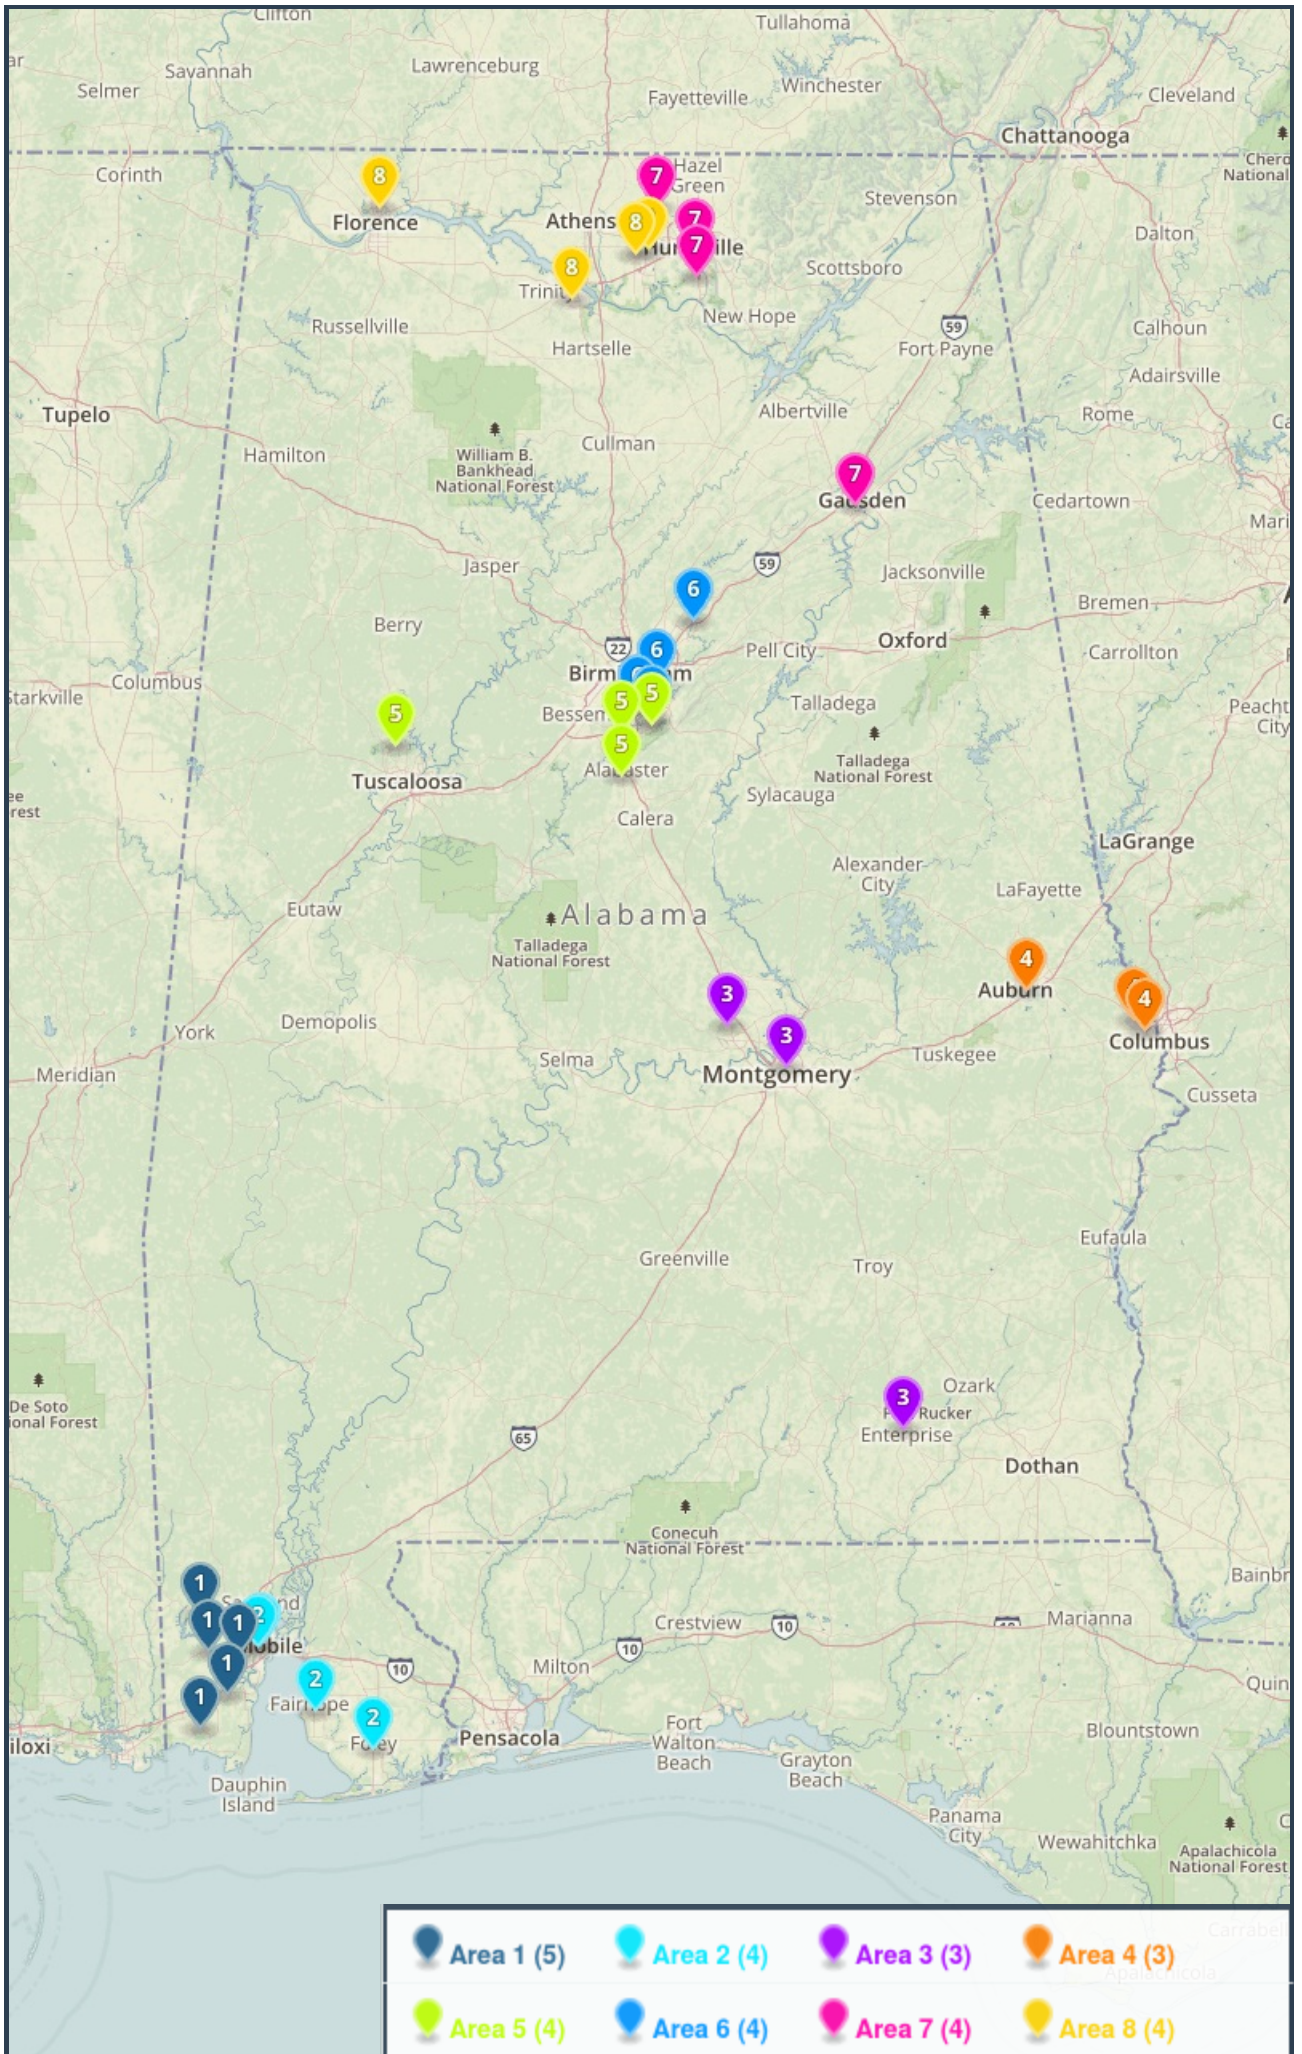

Soccer 7A Boys/Girls (31 Schools)

Area 1

- Alma Bryant High School
- Baker High School
- Davidson High School
- Mary G. Montgomery High School
- Theodore High School

Area 2

- Fairhope High School
- Foley High School
- McGill-Toolen High School
- Murphy High School

Area 3

- Enterprise High School
- Lee, R.E. High School
- Prattville High School

Area 4

- Auburn High School
- Central High School, P. C.
- Smiths Station High School

Area 5

- Hoover High School
- Oak Mountain High School
- Thompson High School
- Tuscaloosa County High School

Area 6

- Hewitt-Trussville High School
- Mountain Brook High School
- Spain Park High School
- Vestavia Hills High School

Area 7

- Gadsden City High School
- Grissom High School
- Huntsville High School
- Sparkman High School