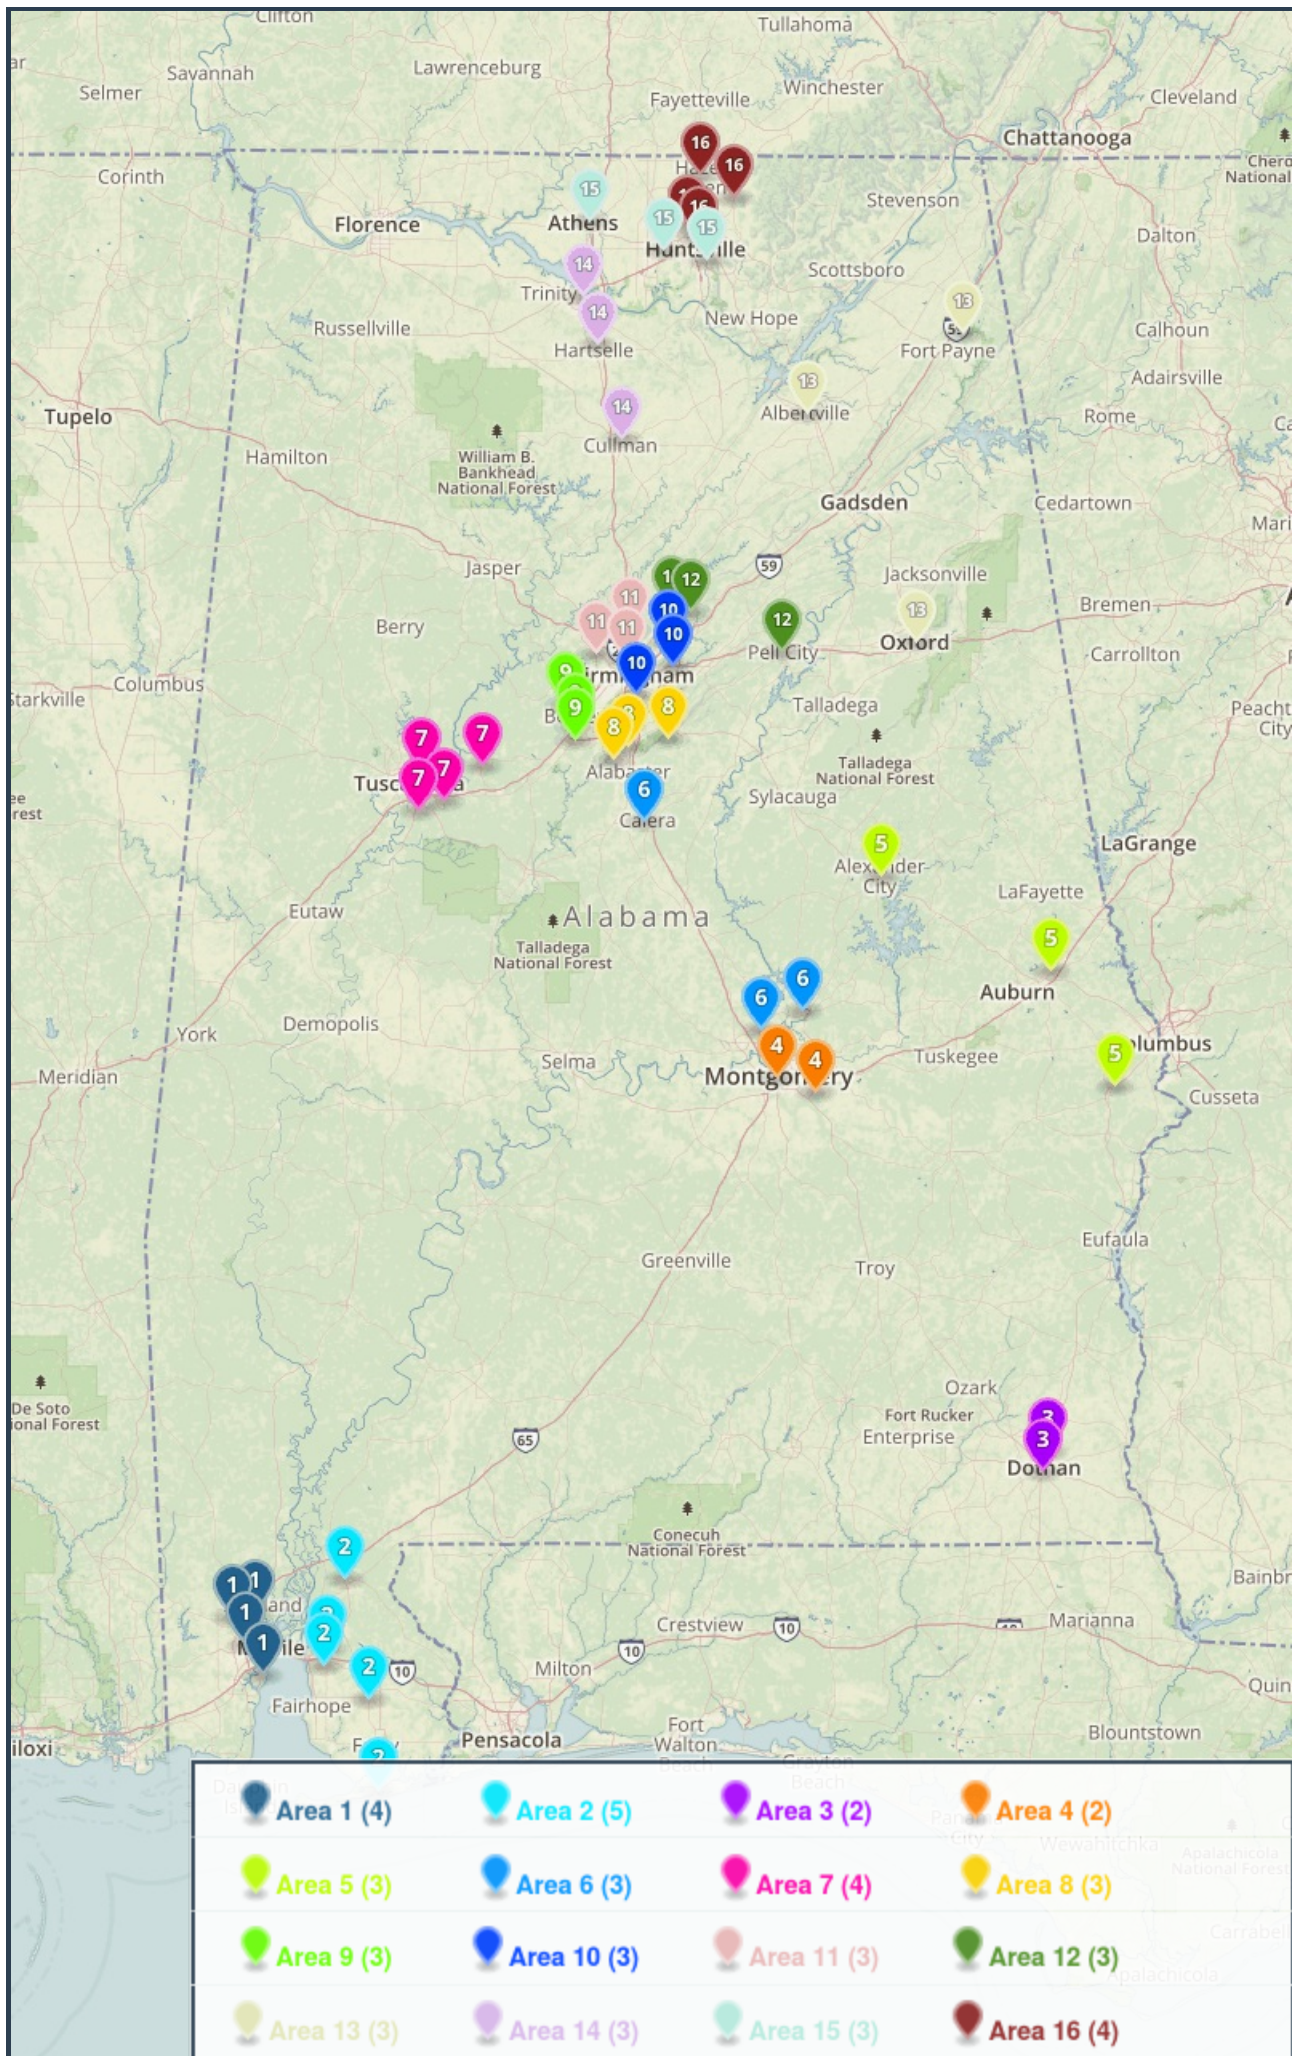

Soccer 6A Girls (51 Schools)

Area 1

- B.C. Rain High School
- Mattie T. Blount High School
- Saraland High School
- St. Paul's Episcopal School

Area 2

- Baldwin County High School
- Daphne High School
- Gulf Shores High School
- Robertsdale High School
- Spanish Fort High School

Area 3

- Dothan High School
- Northview High School

Area 4

- Lanier, Sidney High School
- Park Crossing High School

Area 5

- Benjamin Russell High School
- Opelika High School
- Russell County High School

Area 6

- Calera High School
- Stanhope Elmore High School
- Wetumpka High School

Area 7

- Brookwood High School
- Hillcrest High School, Tusc.
- Northridge High School
- Paul Bryant High School

Area 8

- Chelsea High School
- Helena High School
- Pelham High School

Area 15

- Athens High School
- Columbia High School
- Randolph School

Area 16

- Buckhorn High School
- Hazel Green High School
- Lee High School, Huntsville
- Mae Jemison High School