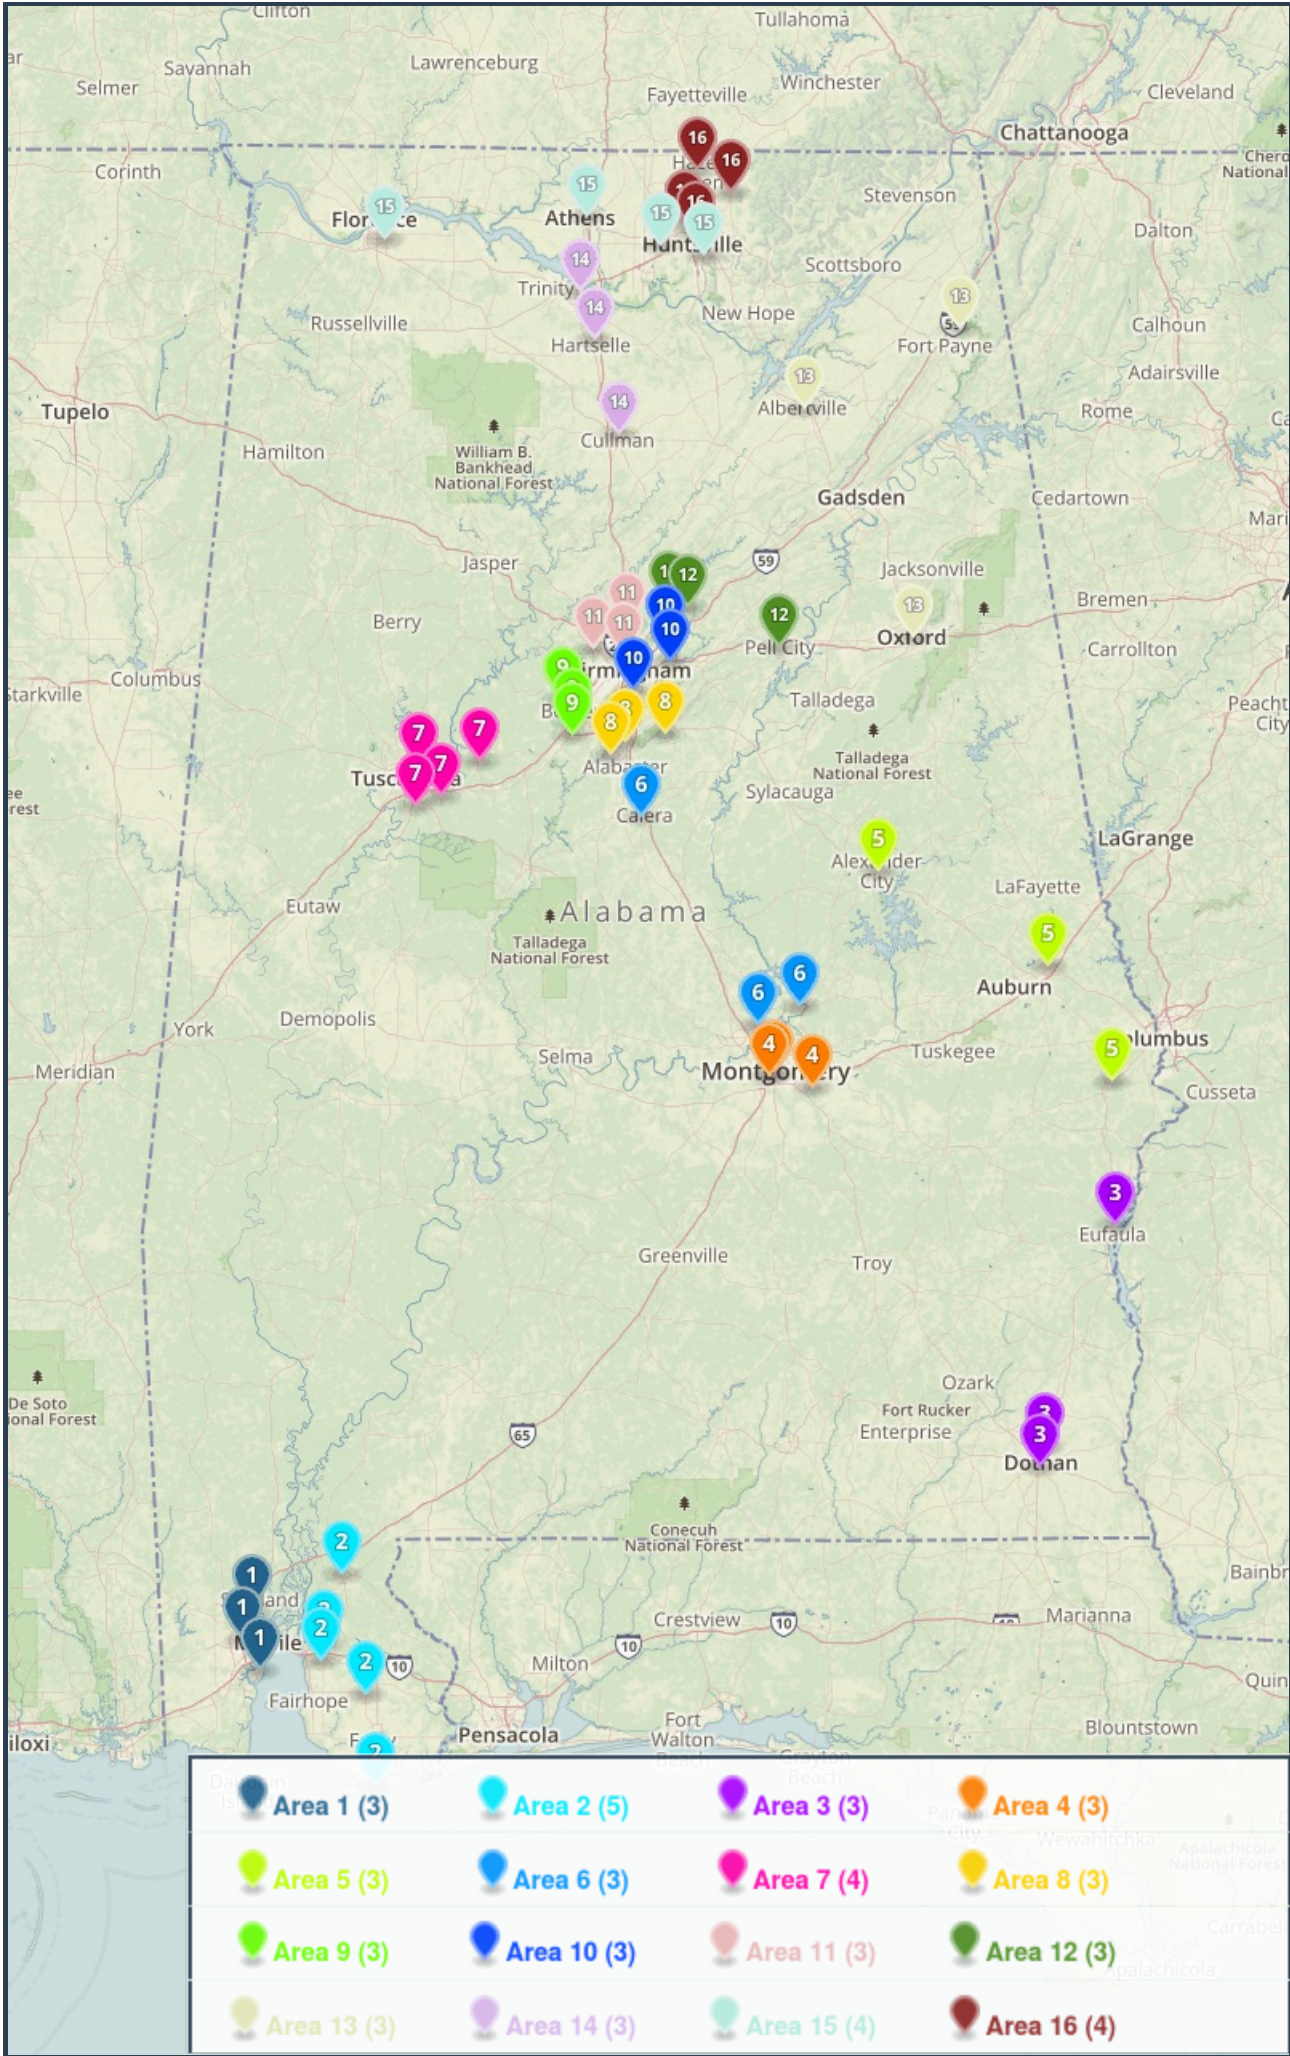

Soccer 6A Boys (53 Schools)

Area 1

- B.C. Rain High School
- Saraland High School
- St. Paul's Episcopal School

Area 2

- Baldwin County High School
- Daphne High School
- Gulf Shores High School
- Robertsdale High School
- Spanish Fort High School

Area 3

- Dothan High School
- Eufaula High School
- Northview High School

Area 4

- Carver, G. W. High School, (MGM)
- Lanier, Sidney High School
- Park Crossing High School

Area 5

- Benjamin Russell High School
- Opelika High School
- Russell County High School

Area 6

- Calera High School
- Stanhope Elmore High School
- Wetumpka High School

Area 7

- Brookwood High School
- Hillcrest High School, Tusc.
- Northridge High School
- Paul Bryant High School

Area 8

- Chelsea High School
- Helena High School
- Pelham High School

Area 15

- Athens High School
- Columbia High School
- Muscle Shoals High School
- Randolph School

Area 16

- Buckhorn High School
- Hazel Green High School
- Lee High School, Huntsville
- Mae Jemison High School