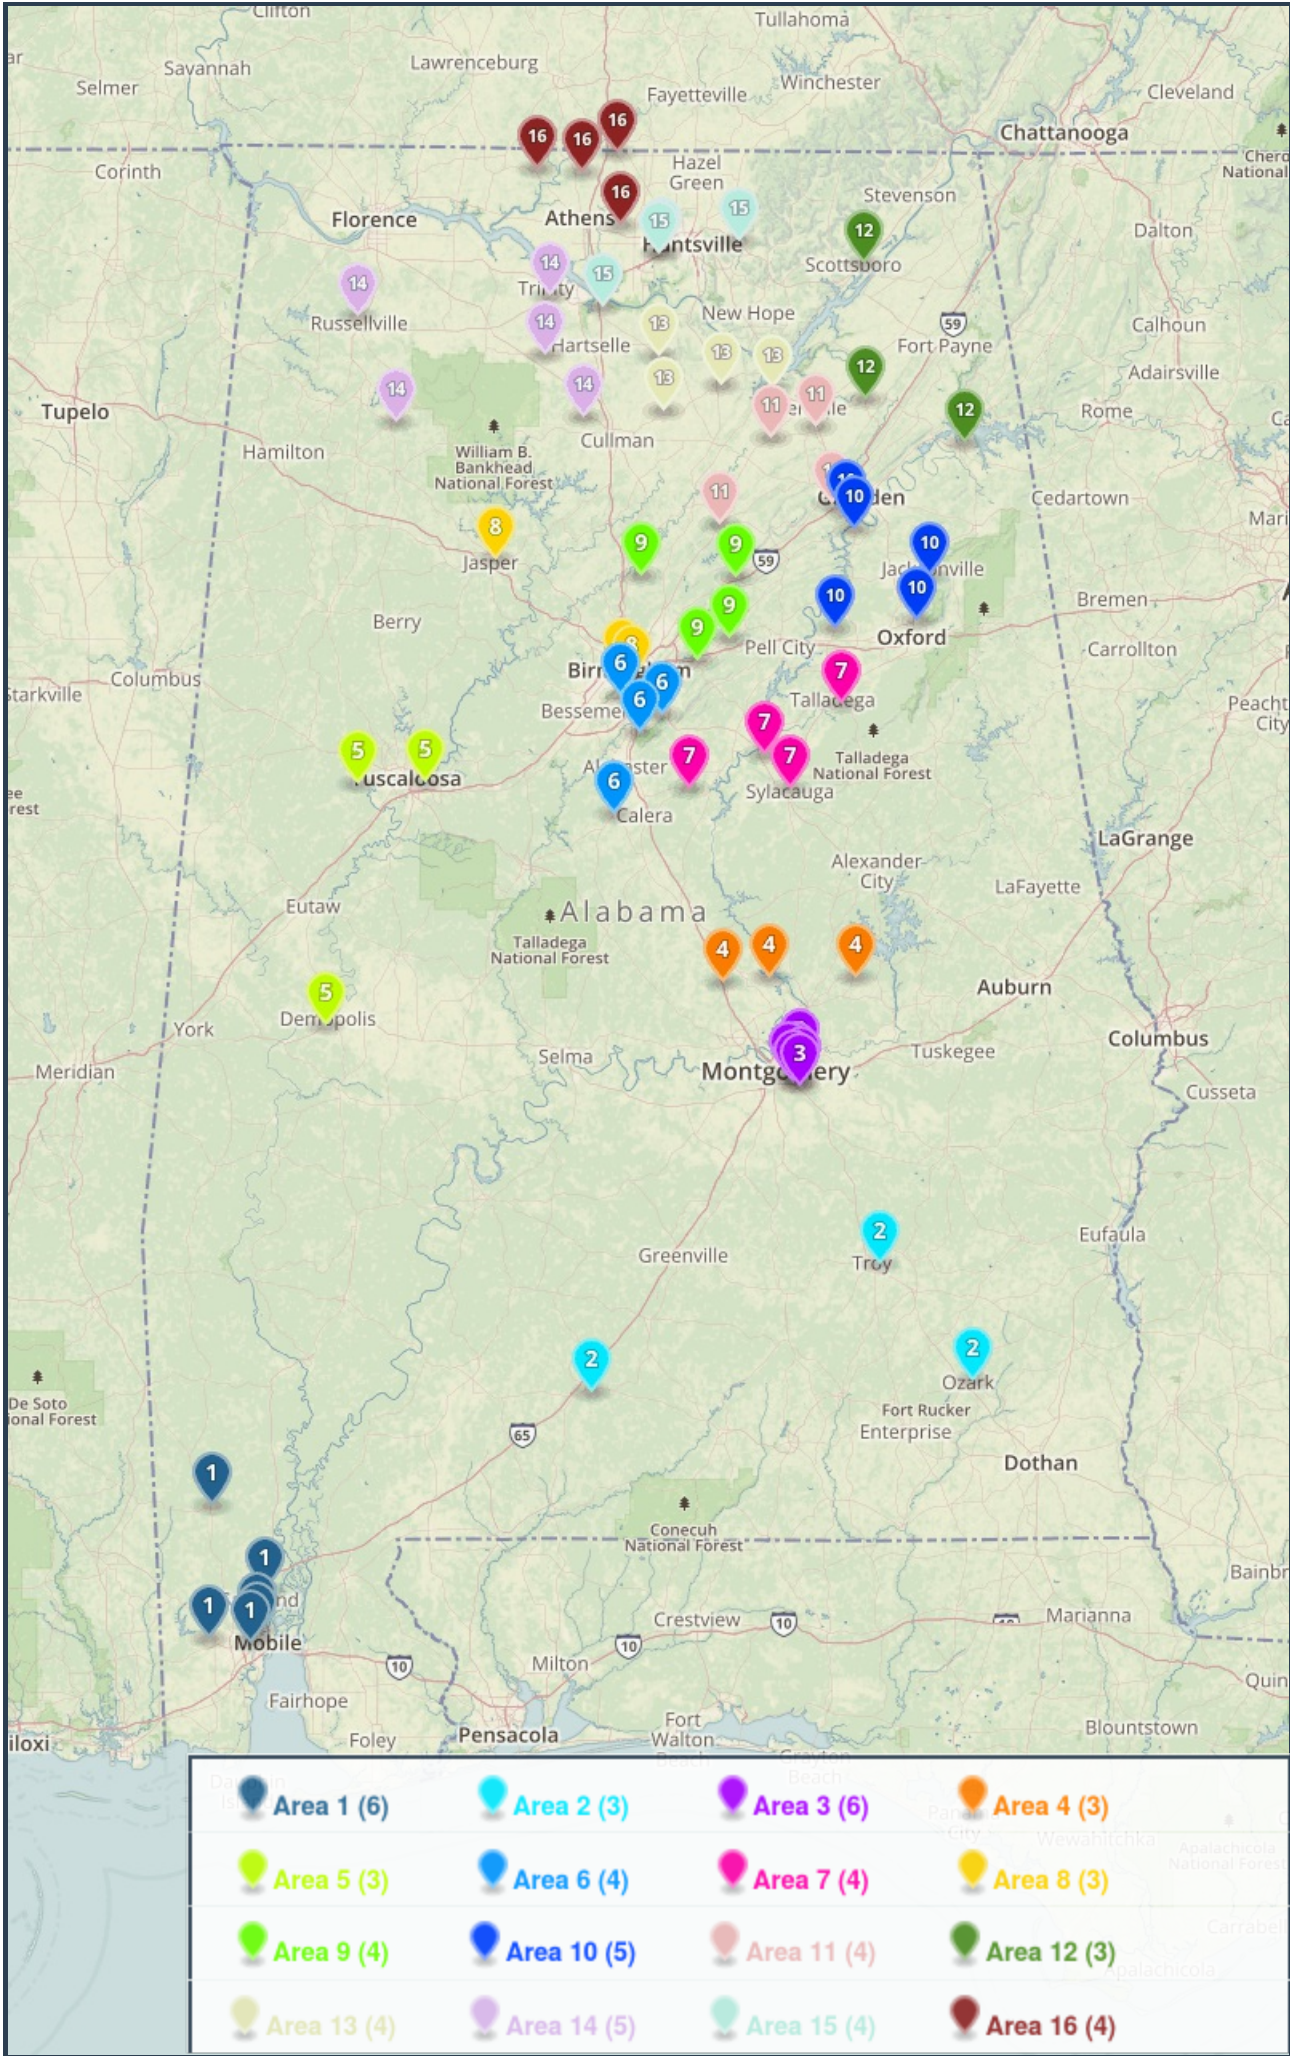

# Soccer 4A-5A Girls (65 Schools)

**Area 1**

- Citronelle High School
- Faith Academy
- LeFlore Magnet High School
- Satsuma High School
- UMS-Wright Prep School
- Vigor High School

**Area 2**

- Carroll High School
- Charles Henderson High School
- Hillcrest High School, Ever.

**Area 3**

- Alabama Christian Academy
- Brewbaker Tech. Magnet High S
- LAMP
- Montgomery Catholic School
- The Montgomery Academy
- Trinity Presbyterian School

**Area 4**

- Elmore County High School
- Holtville High School
- Marbury High School

**Area 5**

- American Christian Academy
- Demopolis High School
- Sipsey Valley High School

**Area 6**

- Briarwood Christian School
- Indian Springs School
- John Carroll Catholic High School
- Montevallo High School

- Leeds High School
- Moody High School
- Mortimer Jordan High School
- Springville High School

**Area 10**

- Anniston High School
- Jacksonville High School

- Lincoln High School
- Southside High School, Gad.
- Westbrook Christian School