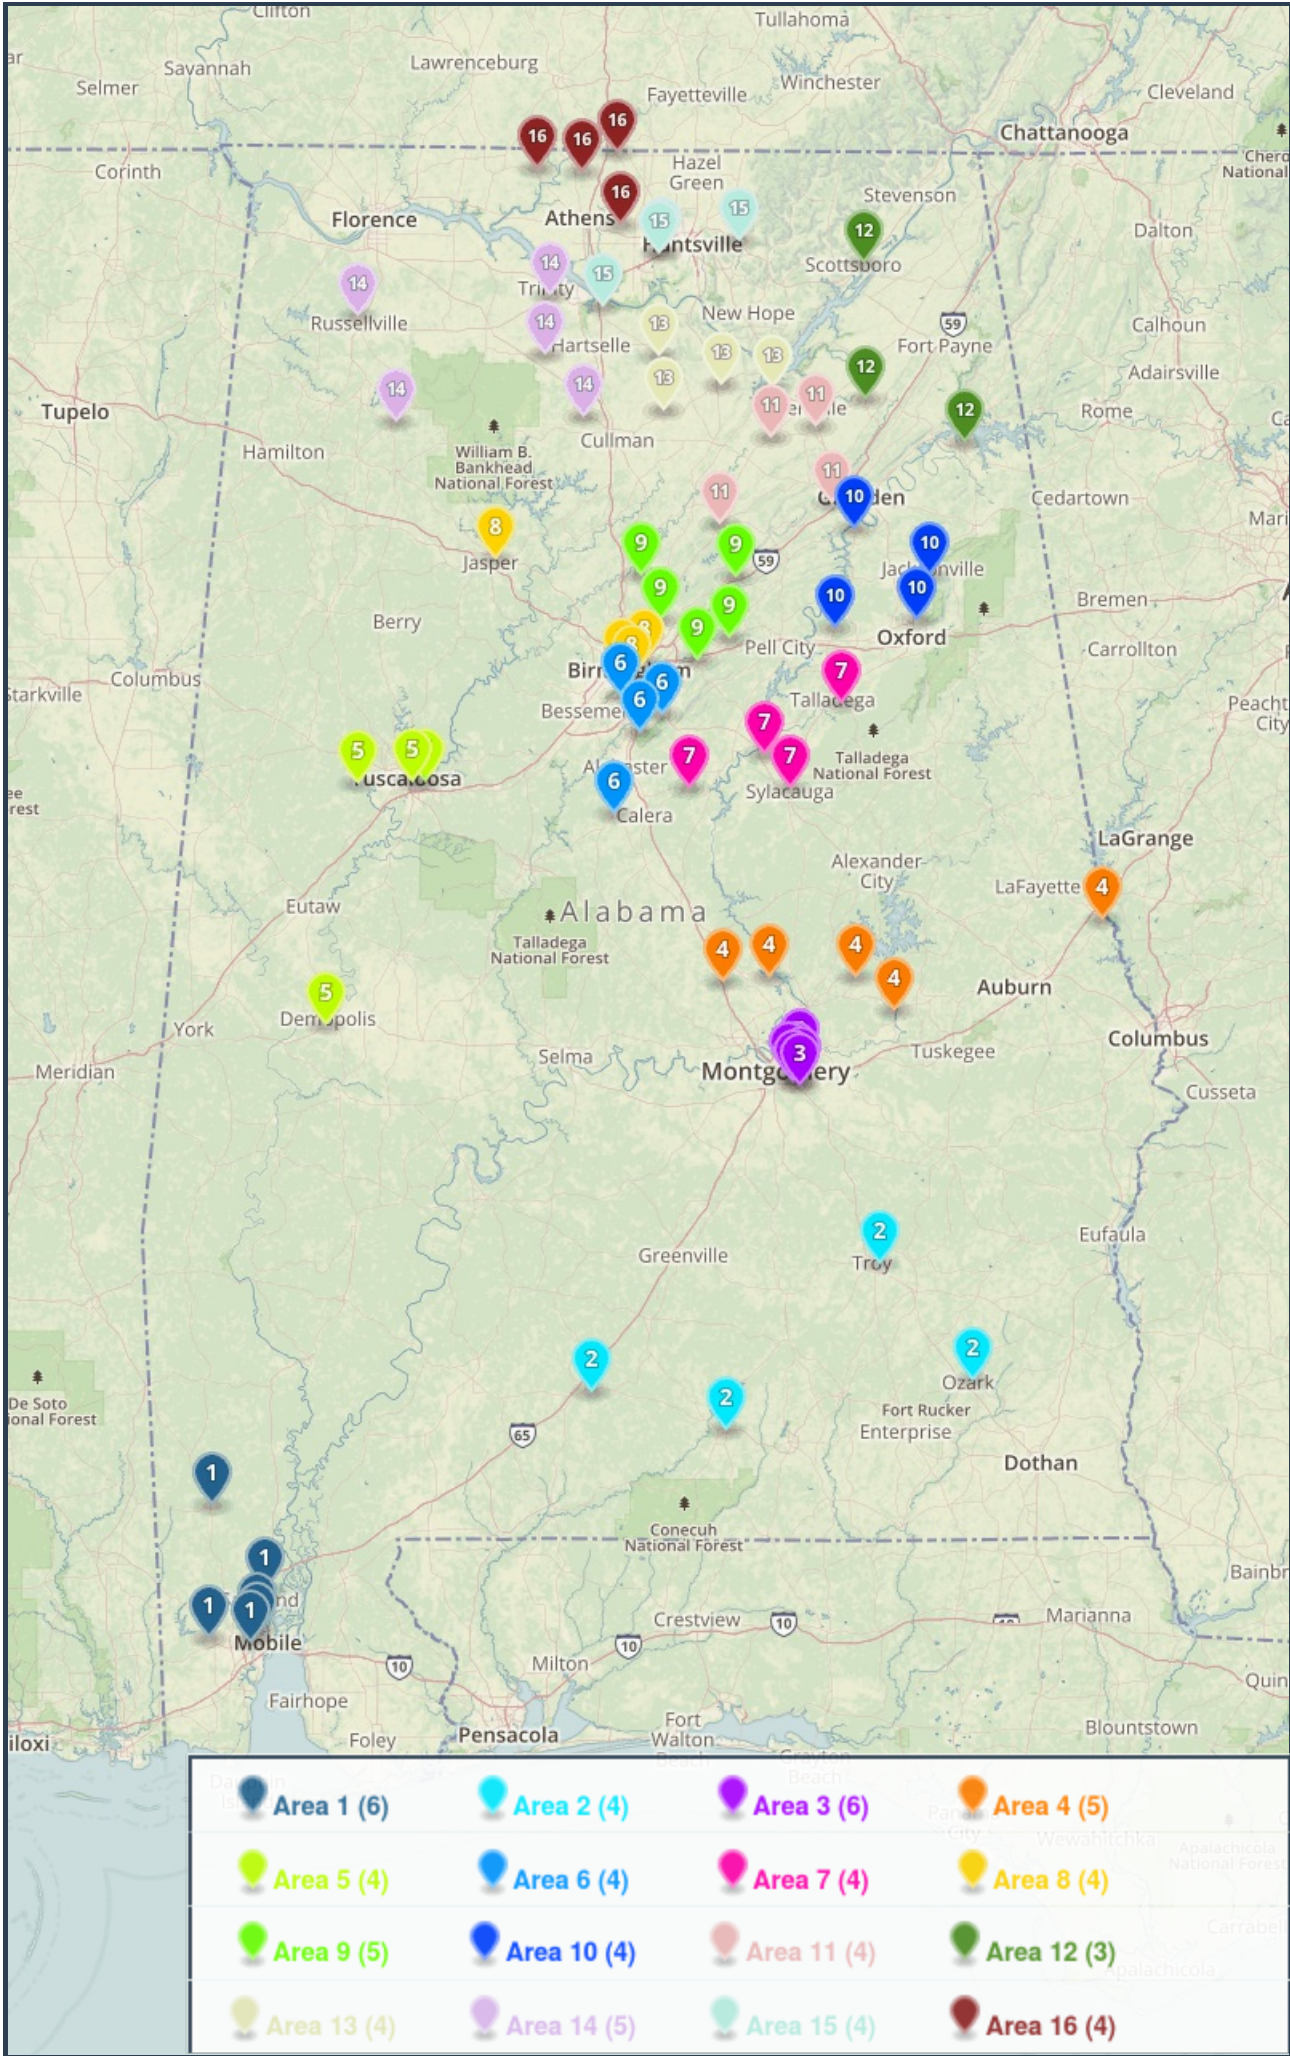

# Soccer 4A-5A Boys (70 Schools)

**Area 1**

- Citronelle High School
- Faith Academy
- LeFlore Magnet High School
- Satsuma High School
- UMS-Wright Prep School
- Vigor High School

**Area 2**

- Andalusia High School
- Carroll High School
- Charles Henderson High School
- Hillcrest High School, Ever.

**Area 3**

- Alabama Christian Academy
- Brewbaker Tech. Magnet High S
- LAMP
- Montgomery Catholic School
- The Montgomery Academy
- Trinity Presbyterian School

**Area 4**

- Elmore County High School
- Holtville High School
- Marbury High School
- Tallassee High School
- Valley High School

**Area 7**

- Childersburg High School
- Shelby County High School
- Sylacauga High School
- Talladega High School

**Area 8**

- Jasper High School
- Parker, A.H. High School
- Ramsay High School
- Woodlawn High School

#### **Area 10**

- Anniston High School
- Jacksonville High School
- Lincoln High School
- Southside High School, Gad.