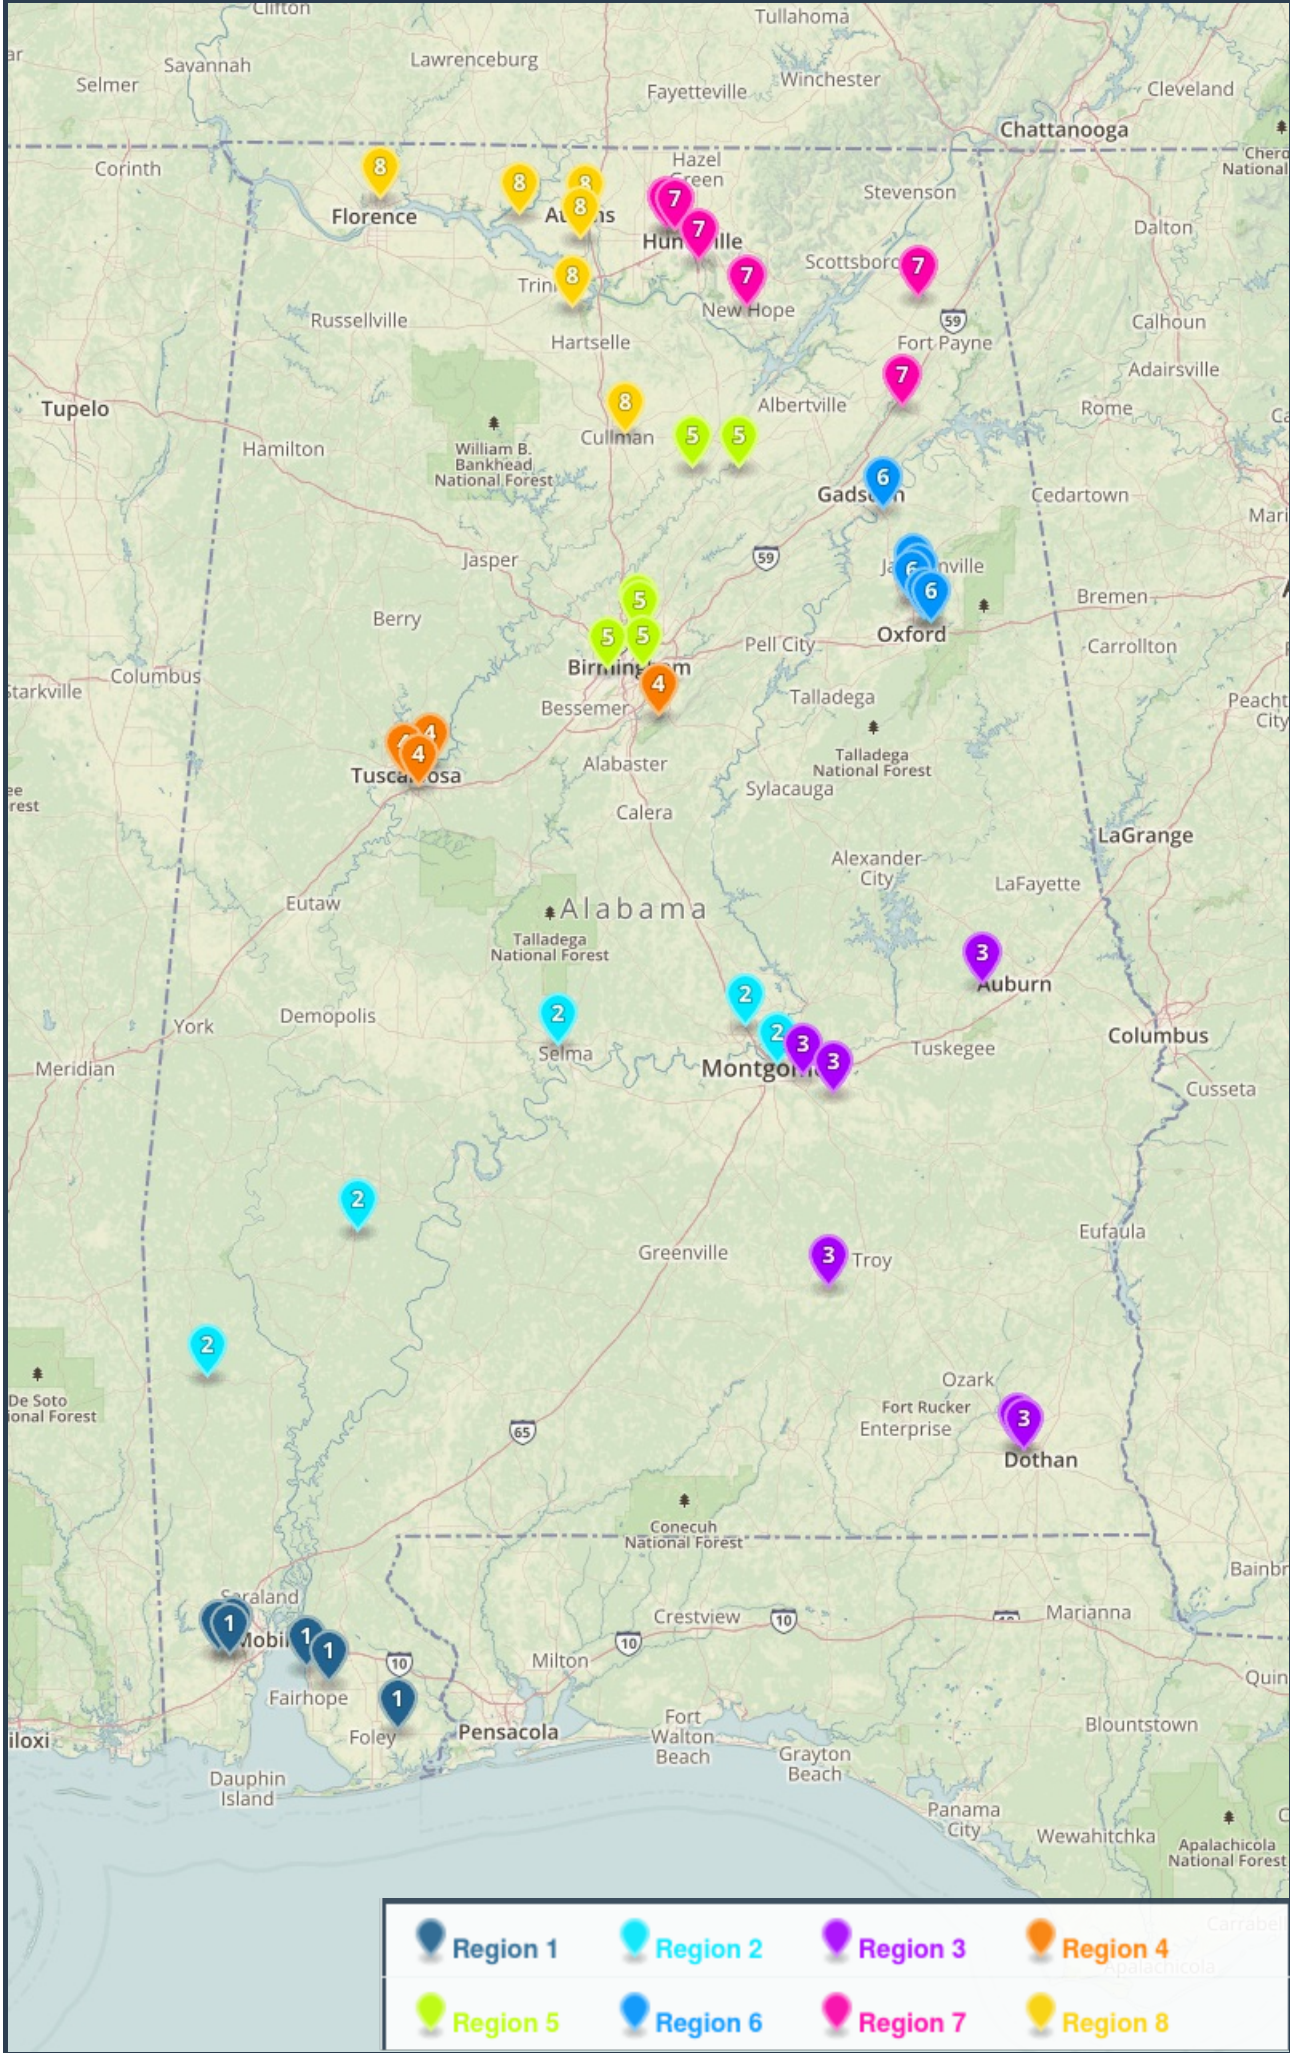

Soccer 1A-3A Girls (45 Schools)

Region 1

- Bayside Academy
- Cottage Hill Christian Academy (WC)
- Elberta High School
- Mobile Christian School
- St. Luke's Episcopal School
- St. Michael Catholic High School

Region 2

- Ellwood Christian Academy
- Prattville Christian Academy
- Thomasville High School
- Washington, Booker T. Magnet School
- Washington County High School

Region 3

- Goshen High School
- Houston Academy
- Loachapoka High School
- Pike Road Historical School
- Providence Christian School
- Saint James High School

Region 4

- Holt High School
- Holy Spirit Catholic High School
- The Capitol School
- Westminster School at Oak Mountain

Region 5

- Altamont School
- Fultondale High School
- Holy Family Catholic High Sch
- Pennington, J.B. High School
- Susan Moore High School
- Tarrant High School

Region 8

- Athens Bible School
- Clements High School
- Decatur Heritage Christian Academy
- Mars Hill Bible School
- Saint Bernard Preparatory School

- Tanner High School