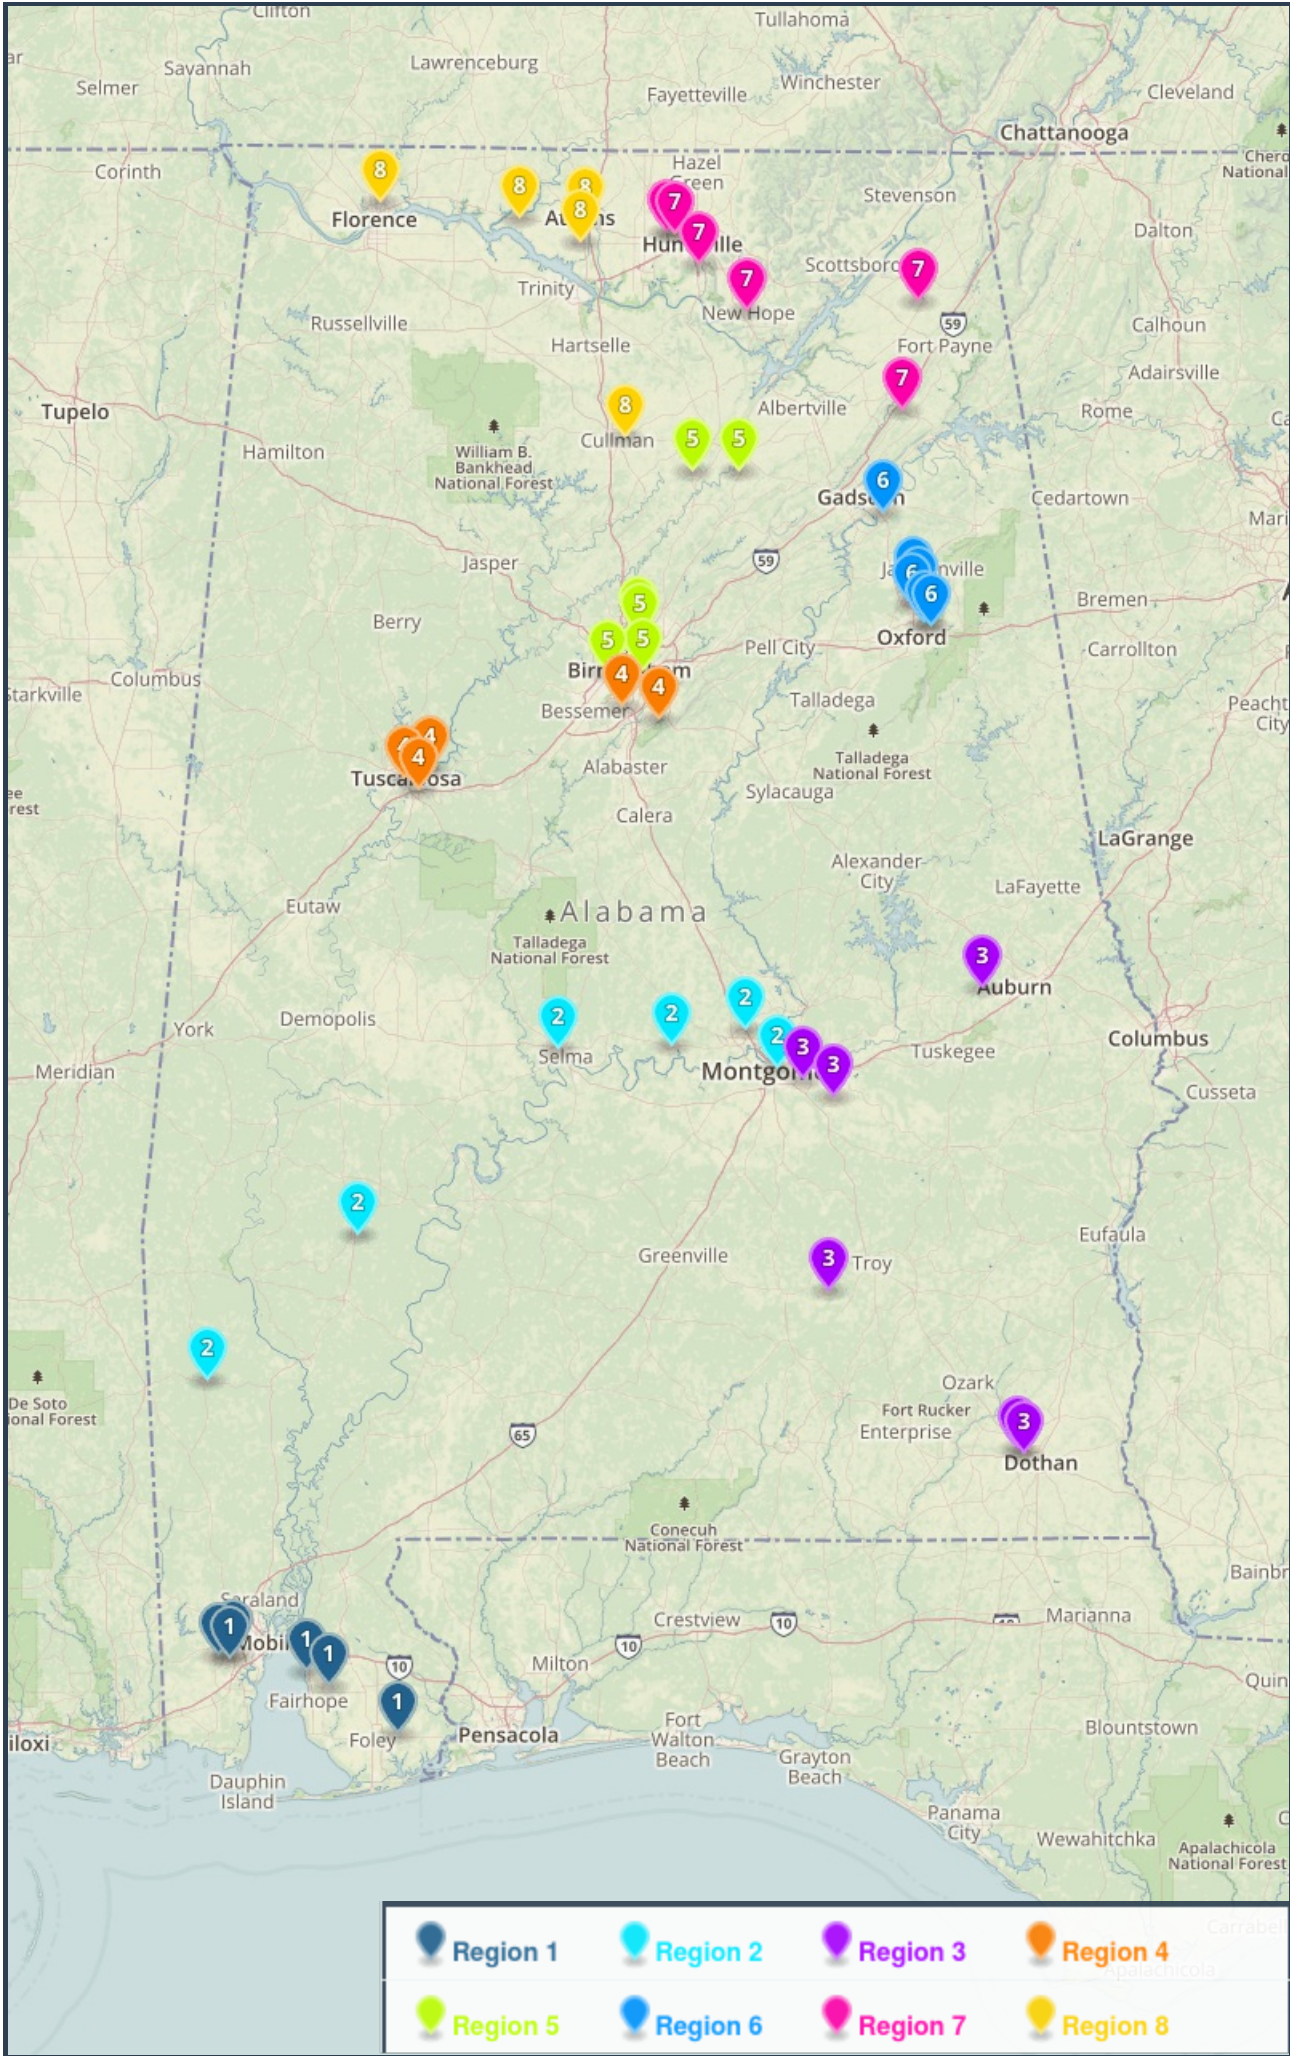

Soccer 1A-3A Boys (46 Schools)

Region 1

- Bayside Academy
- Cottage Hill Christian Academy (WC)
- Elberta High School
- Mobile Christian School
- St. Luke's Episcopal School
- St. Michael Catholic High School

Region 2

- Autaugaville High School
- Ellwood Christian Academy
- Prattville Christian Academy
- Thomasville High School
- Washington, Booker T. Magnet School
- Washington County High School

Region 3

- Goshen High School
- Houston Academy
- Loachapoka High School
- Pike Road Historical School
- Providence Christian School
- Saint James High School

Region 4

- Heritage Christian School
- Holt High School
- Holy Spirit Catholic High School
- The Capitol School
- Westminster School at Oak Mountain

Region 5

- Altamont School
- Fultondale High School
- Holy Family Catholic High Sch
- Pennington, J.B. High School
- Susan Moore High School
- Tarrant High School

Region 6

- Donoho School
- Faith Christian School
- Glencoe High School
- Sacred Heart Catholic School (ANB)
- Saks High School
- Weaver High School

Region 7

- Collinsville High School
- New Hope High School
- Oakwood Adventist Academy
- Sylvania High School
- Westminster Christian Academy
- Whitesburg Christian Academy