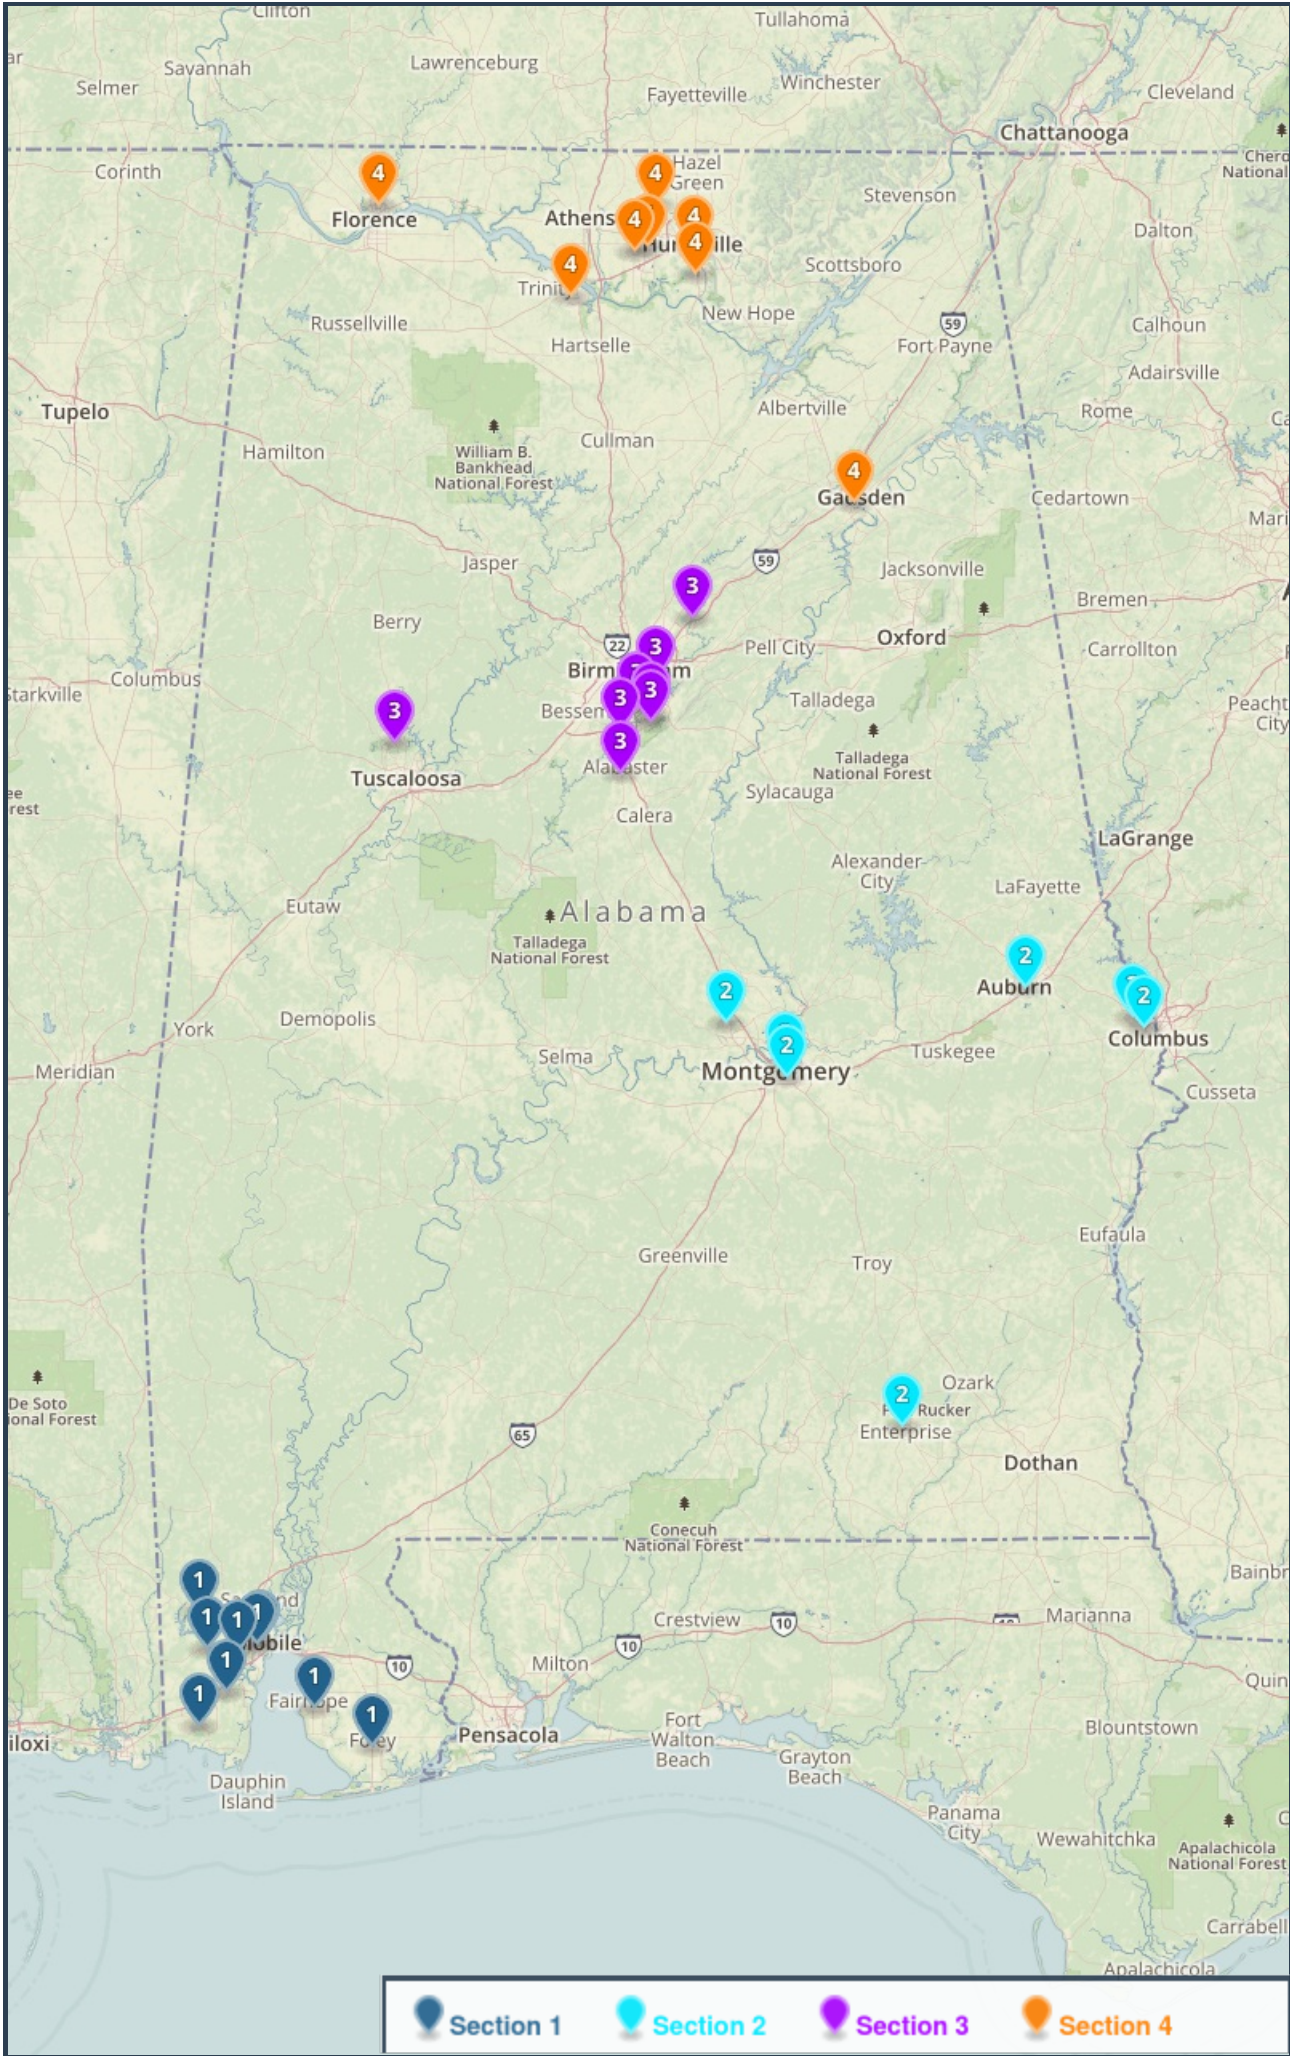

Outdoor Track 7A Boys/ Girls (32 Schools)

Section 1

- Alma Bryant High School
- Baker High School
- Davidson High School
- Fairhope High School
- Foley High School
- Mary G. Montgomery High School
- McGill-Toolen High School
- Murphy High School
- Theodore High School

Section 2

- Auburn High School
- Central High School, P. C.
- Enterprise High School
- Jeff Davis High School
- Lee, R.E. High School
- Prattville High School
- Smiths Station High School

Section 3

- Hewitt-Trussville High School
- Hoover High School
- Mountain Brook High School
- Oak Mountain High School
- Spain Park High School
- Thompson High School
- Tuscaloosa County High School
- Vestavia Hills High School

Section 4

- Austin High School
- Bob Jones High School
- Florence High School
- Gadsden City High School
- Grissom High School
- Huntsville High School
- James Clemens High School
- Sparkman High School