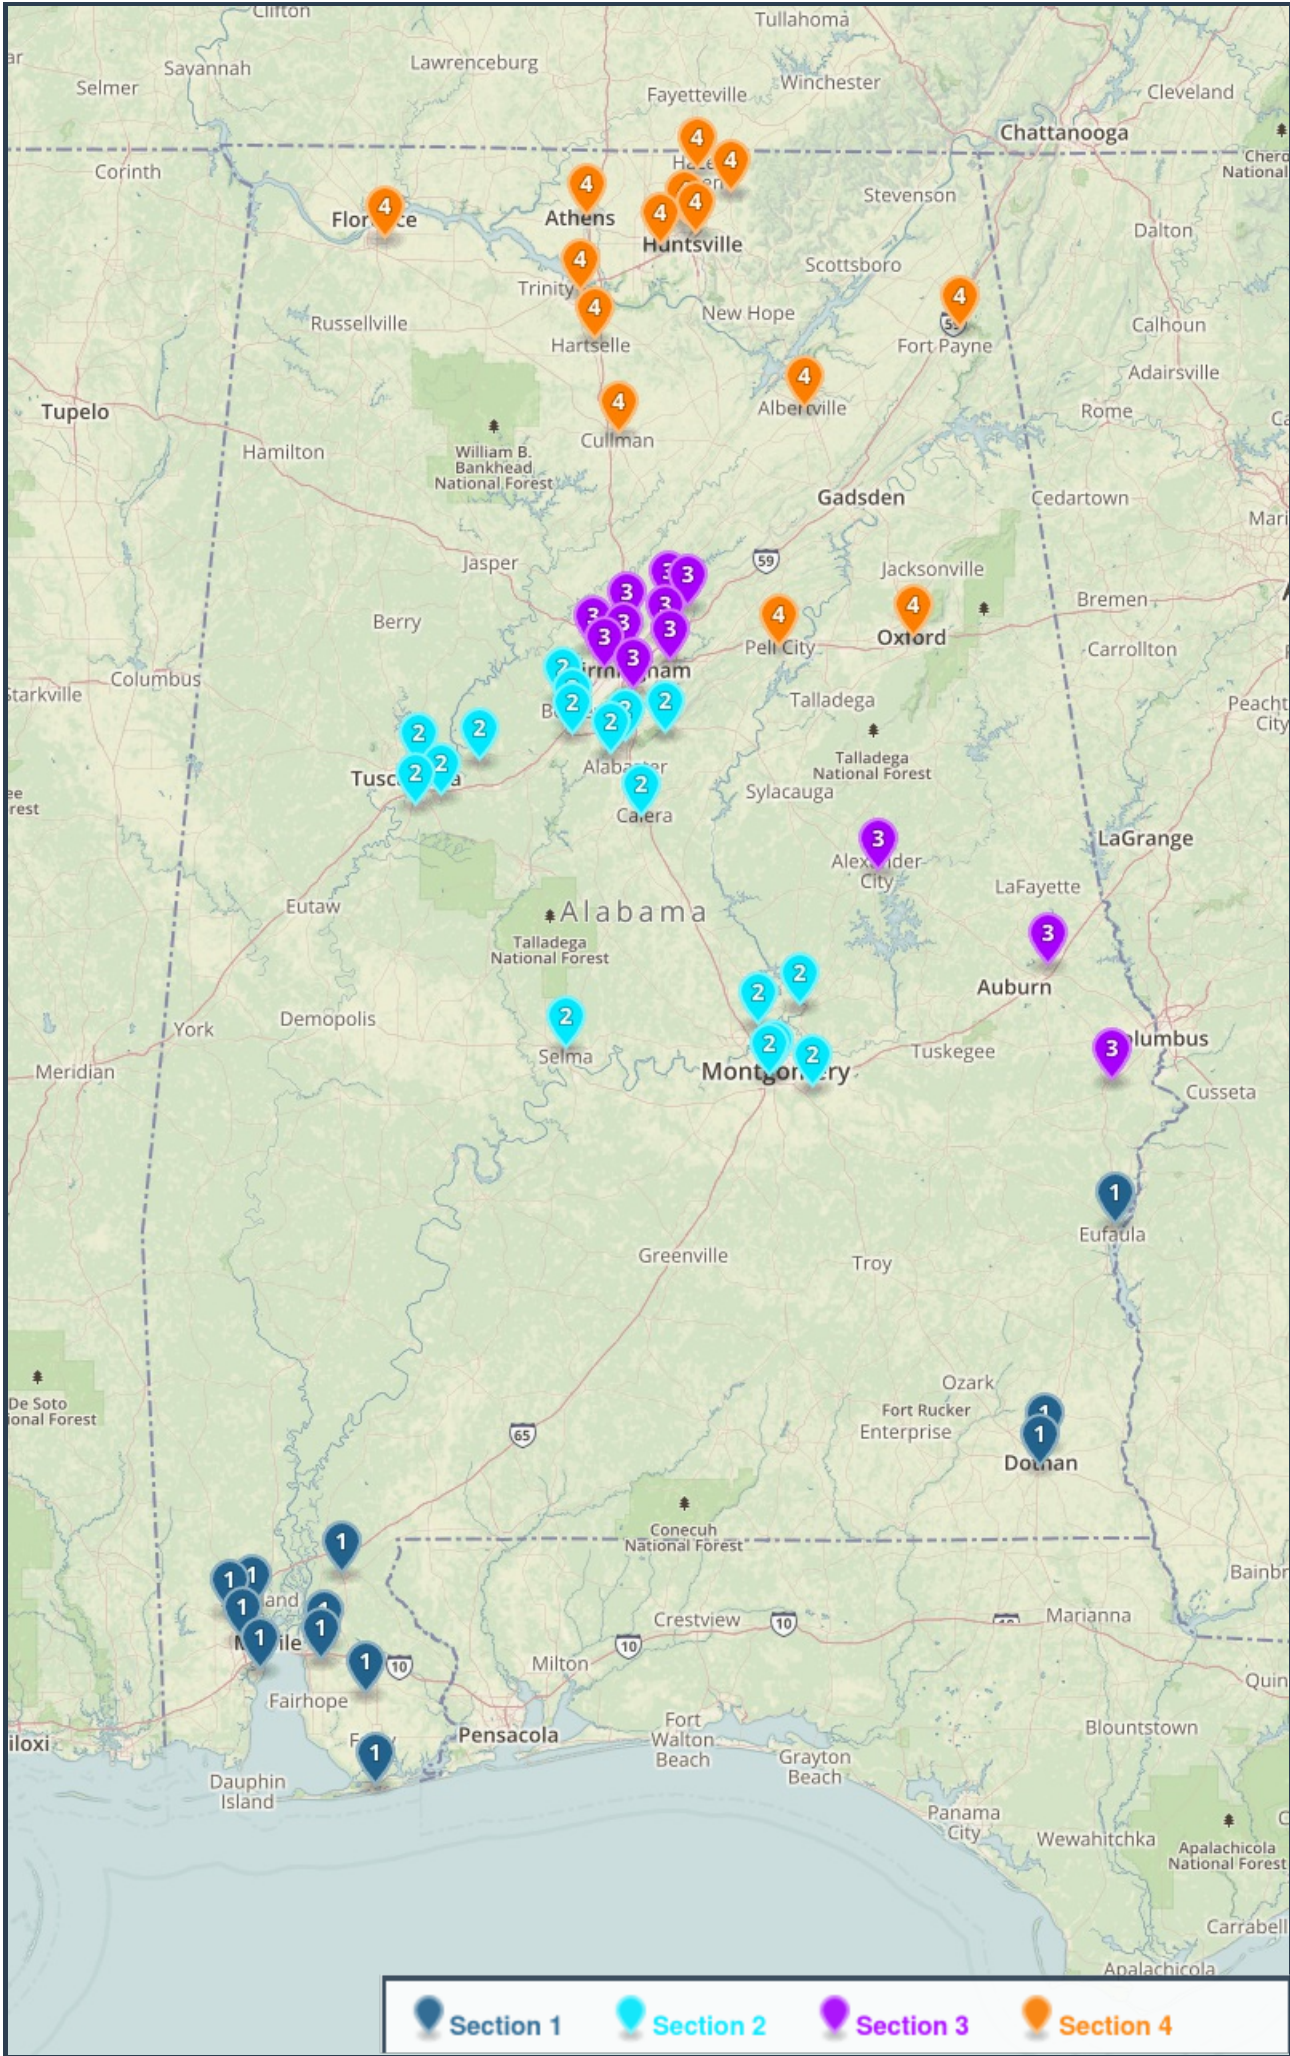

Outdoor Track 6A Boys/Girls (55 Schools)

(12)

(17)

(12)

(14)

Section 1

- Baldwin County High School
- B.C. Rain High School
- Daphne High School
- Dothan High School
- Eufaula High School
- Gulf Shores High School
- Mattie T. Blount High School
- Northview High School
- Robertsdale High School
- Saraland High School
- Spanish Fort High School
- St. Paul's Episcopal School

Section 2

- Bessemer City High School
- Brookwood High School
- Calera High School
- Carver, G. W. High School, (MGM)
- Chelsea High School
- Helena High School
- Hillcrest High School, Tusc.
- Hueytown High School
- Lanier, Sidney High School
- McAdory High School
- Northridge High School
- Park Crossing High School
- Paul Bryant High School
- Pelham High School
- Selma High School
- Stanhope Elmore High School
- Wetumpka High School

Section 3

- Benjamin Russell High School
- Carver, G. W. High School, (BHM)
- Clay-Chalkville High School
- Gardendale High School
- Homewood High School
- Huffman High School
- Minor High School
- Opelika High School
- P. D. Jackson-Olin High School
- Pinson Valley High School
- Russell County High School
- Shades Valley High School

Section 4

- Albertville High School
- Athens High School
- Buckhorn High School
- Columbia High School
- Cullman High School
- Decatur High School
- Fort Payne High School
- Hartselle High School
- Hazel Green High School
- Lee High School, Huntsville
- Mae Jemison High School
- Muscle Shoals High School
- Oxford High School
- Pell City High School