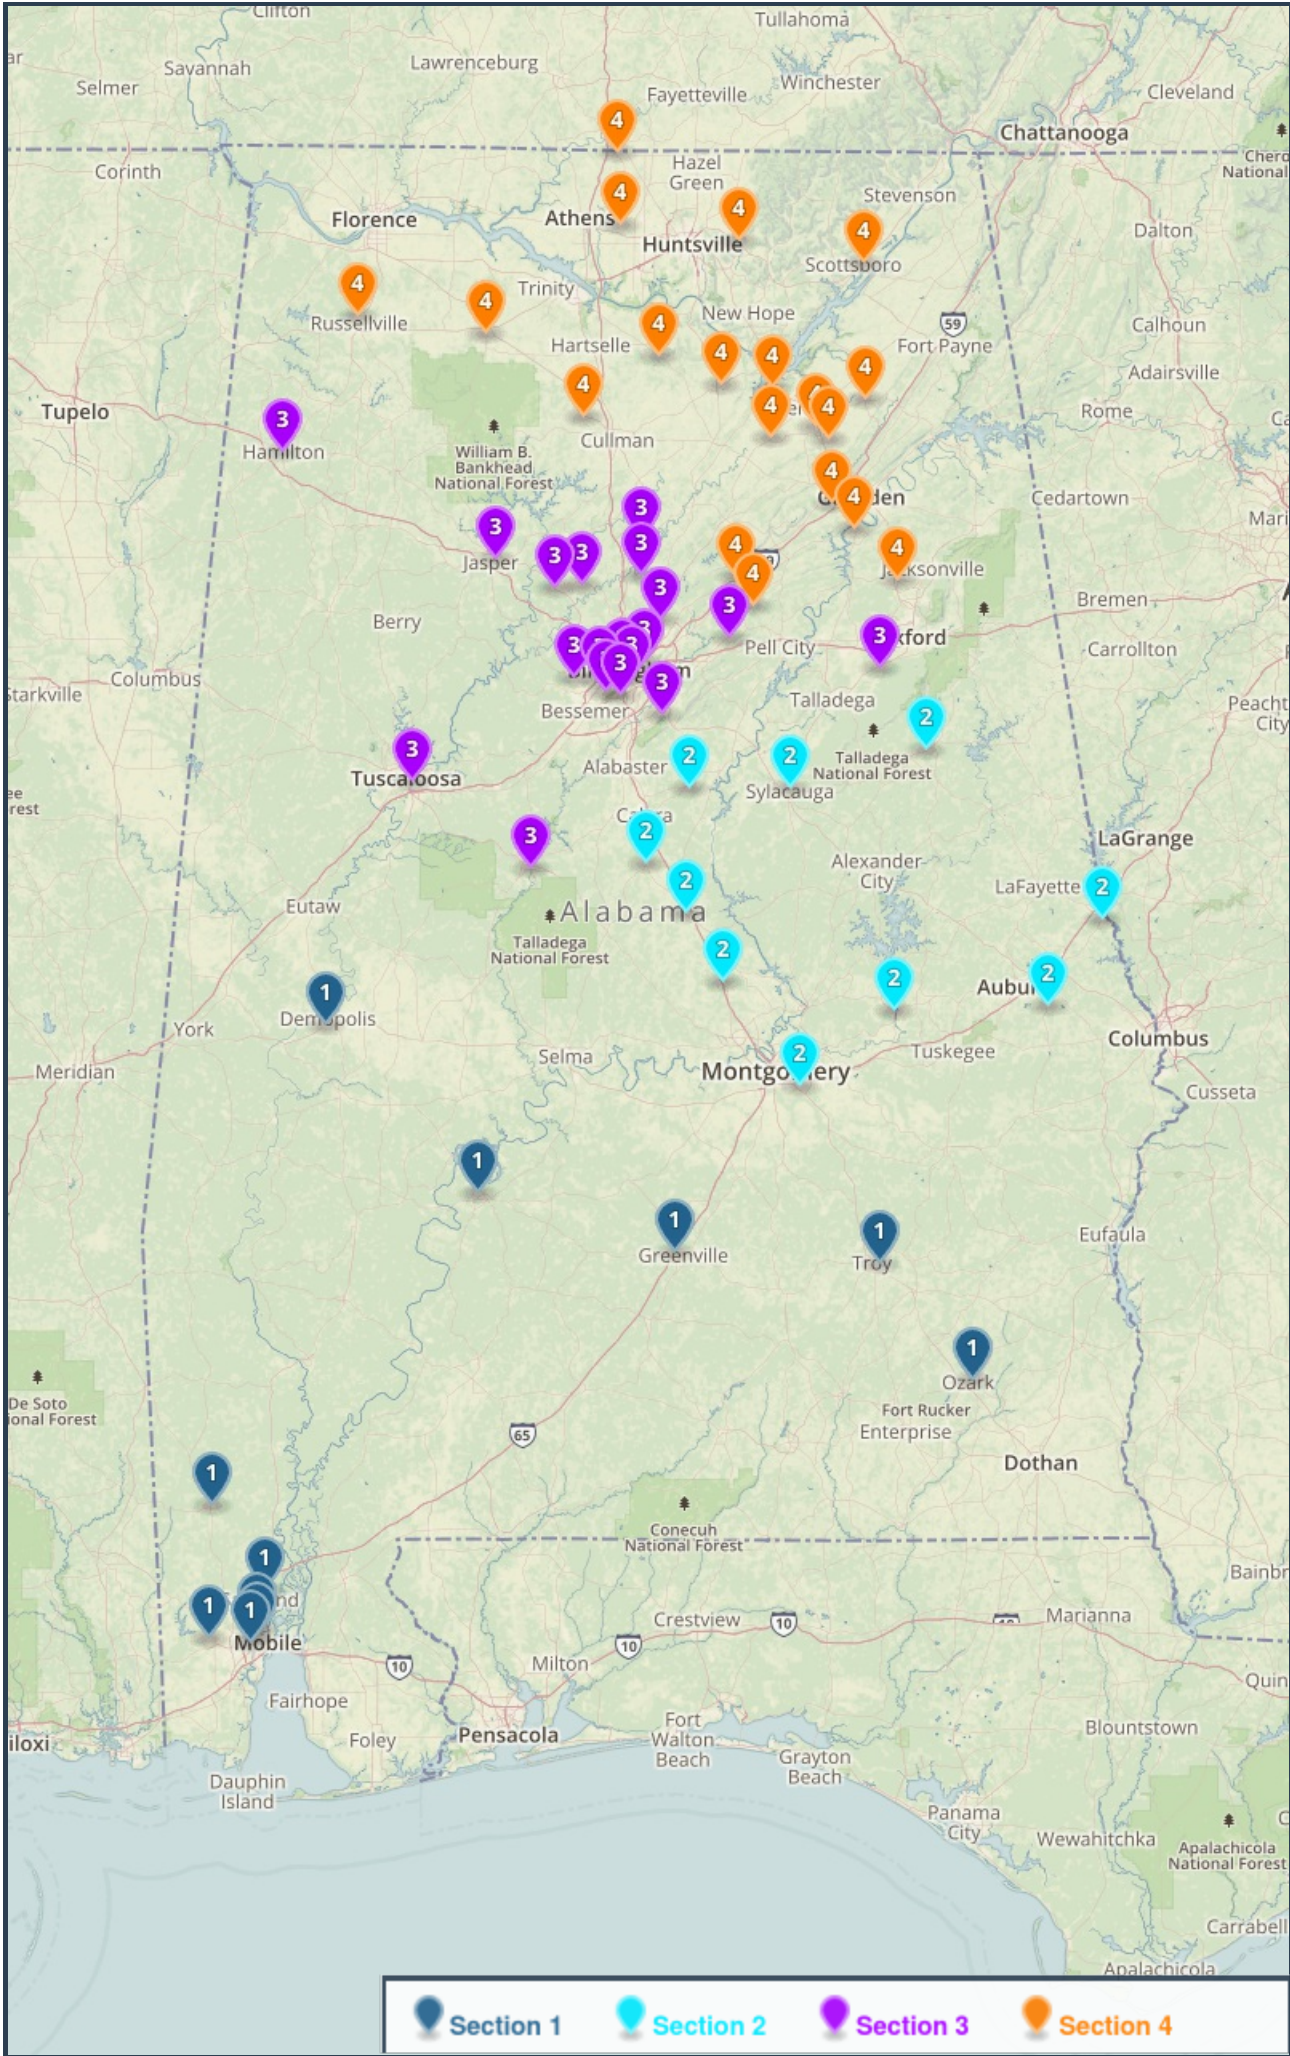

Outdoor Track 5A Boys/Girls (58 Schools)

Section 1

- Carroll High School
- Charles Henderson High School
- Citronelle High School
- Demopolis High School
- Faith Academy
- Greenville High School
- LeFlore Magnet High School
- Satsuma High School
- UMS-Wright Prep School
- Vigor High School
- Wilcox Central High School

Section 2

- Beauregard High School
- Brewbaker Tech. Magnet High S
- Central High School of Clay County
- Chilton County High School
- Jemison High School
- Marbury High School
- Shelby County High School
- Sylacauga High School
- Tallassee High School
- Valley High School

Section 3

- Bibb County High School
- Briarwood Christian School
- Center Point High School
- Central High School, Tusc.
- Corner High School
- Dora High School
- Fairfield High School
- Hamilton High School
- Hayden High School
- Jasper High School
- John Carroll Catholic High School
- Moody High School
- Mortimer Jordan High School
- Munford High School
- Parker, A.H. High School
- Pleasant Grove High School
- Ramsay High School
- Wenonah High School
- Woodlawn High School

- Southside High School, Gad.
- Springville High School
- West Point High School