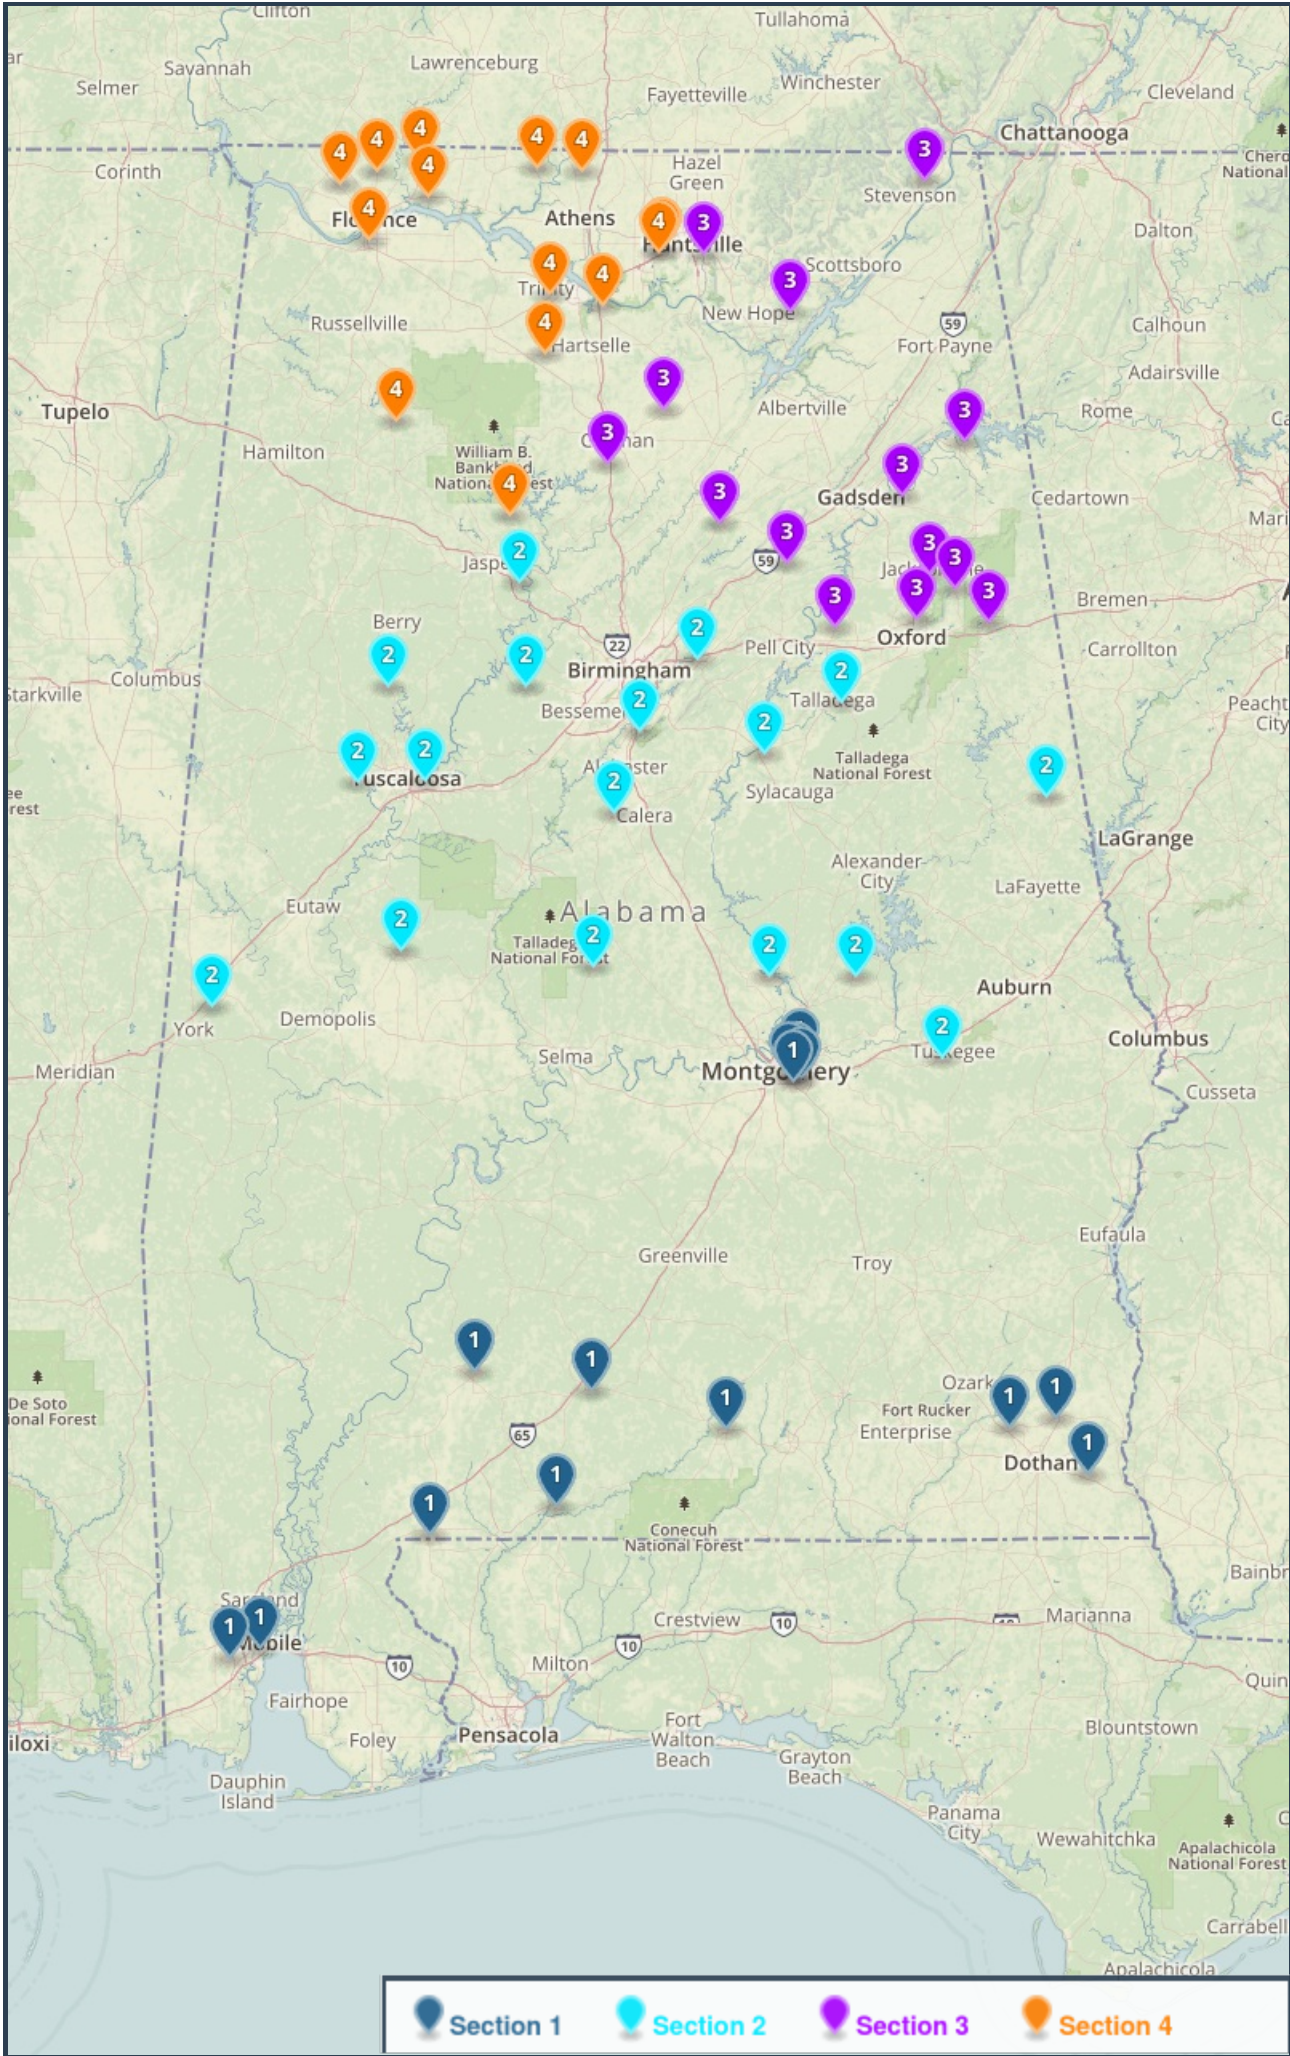

Outdoor Track 4A Boys/Girls (61 Schools)

 Section 1	 Section 2	 Section 3	 Section 4
---	---	---	---

(15)

(17)

(14)

(12)

Section 1

- Alabama Christian Academy
- Andalusia High School
- Ashford High School
- Dale County High School
- Escambia County High School
- Headland High School
- Hillcrest High School, Ever.
- LAMP
- Mobile Christian School
- Monroe County High School
- Montgomery Catholic School
- Neal, W.S. High School
- The Montgomery Academy
- Trinity Presbyterian School
- Williamson High School

Section 2

- American Christian Academy
- Childersburg High School
- Cordova High School
- Dallas County High School
- Elmore County High School
- Greensboro Public High School
- Handley High School
- Holtville High School
- Indian Springs School
- Leeds High School
- Montevallo High School
- Northside High School
- Oak Grove High School
- Sipsey Valley High School
- Sumter Central High School
- Talladega High School
- Washington, B.T. High School

Section 3

- Anniston High School
- Ashville High School
- Cherokee County High School
- Cleburne County High School
- DAR, Kate D. Smith High School
- Fairview High School
- Good Hope High School
- Hokes Bluff High School
- Jacksonville High School
- Lincoln High School
- North Jackson High School
- Oneonta High School
- Randolph School
- White Plains High School

Section 4

- Brooks High School
- Central High School, Flor.
- Curry High School
- Danville High School
- Deshler High School
- Elkmont High School
- Haleyville High School
- Madison Academy
- Priceville High School
- Rogers High School