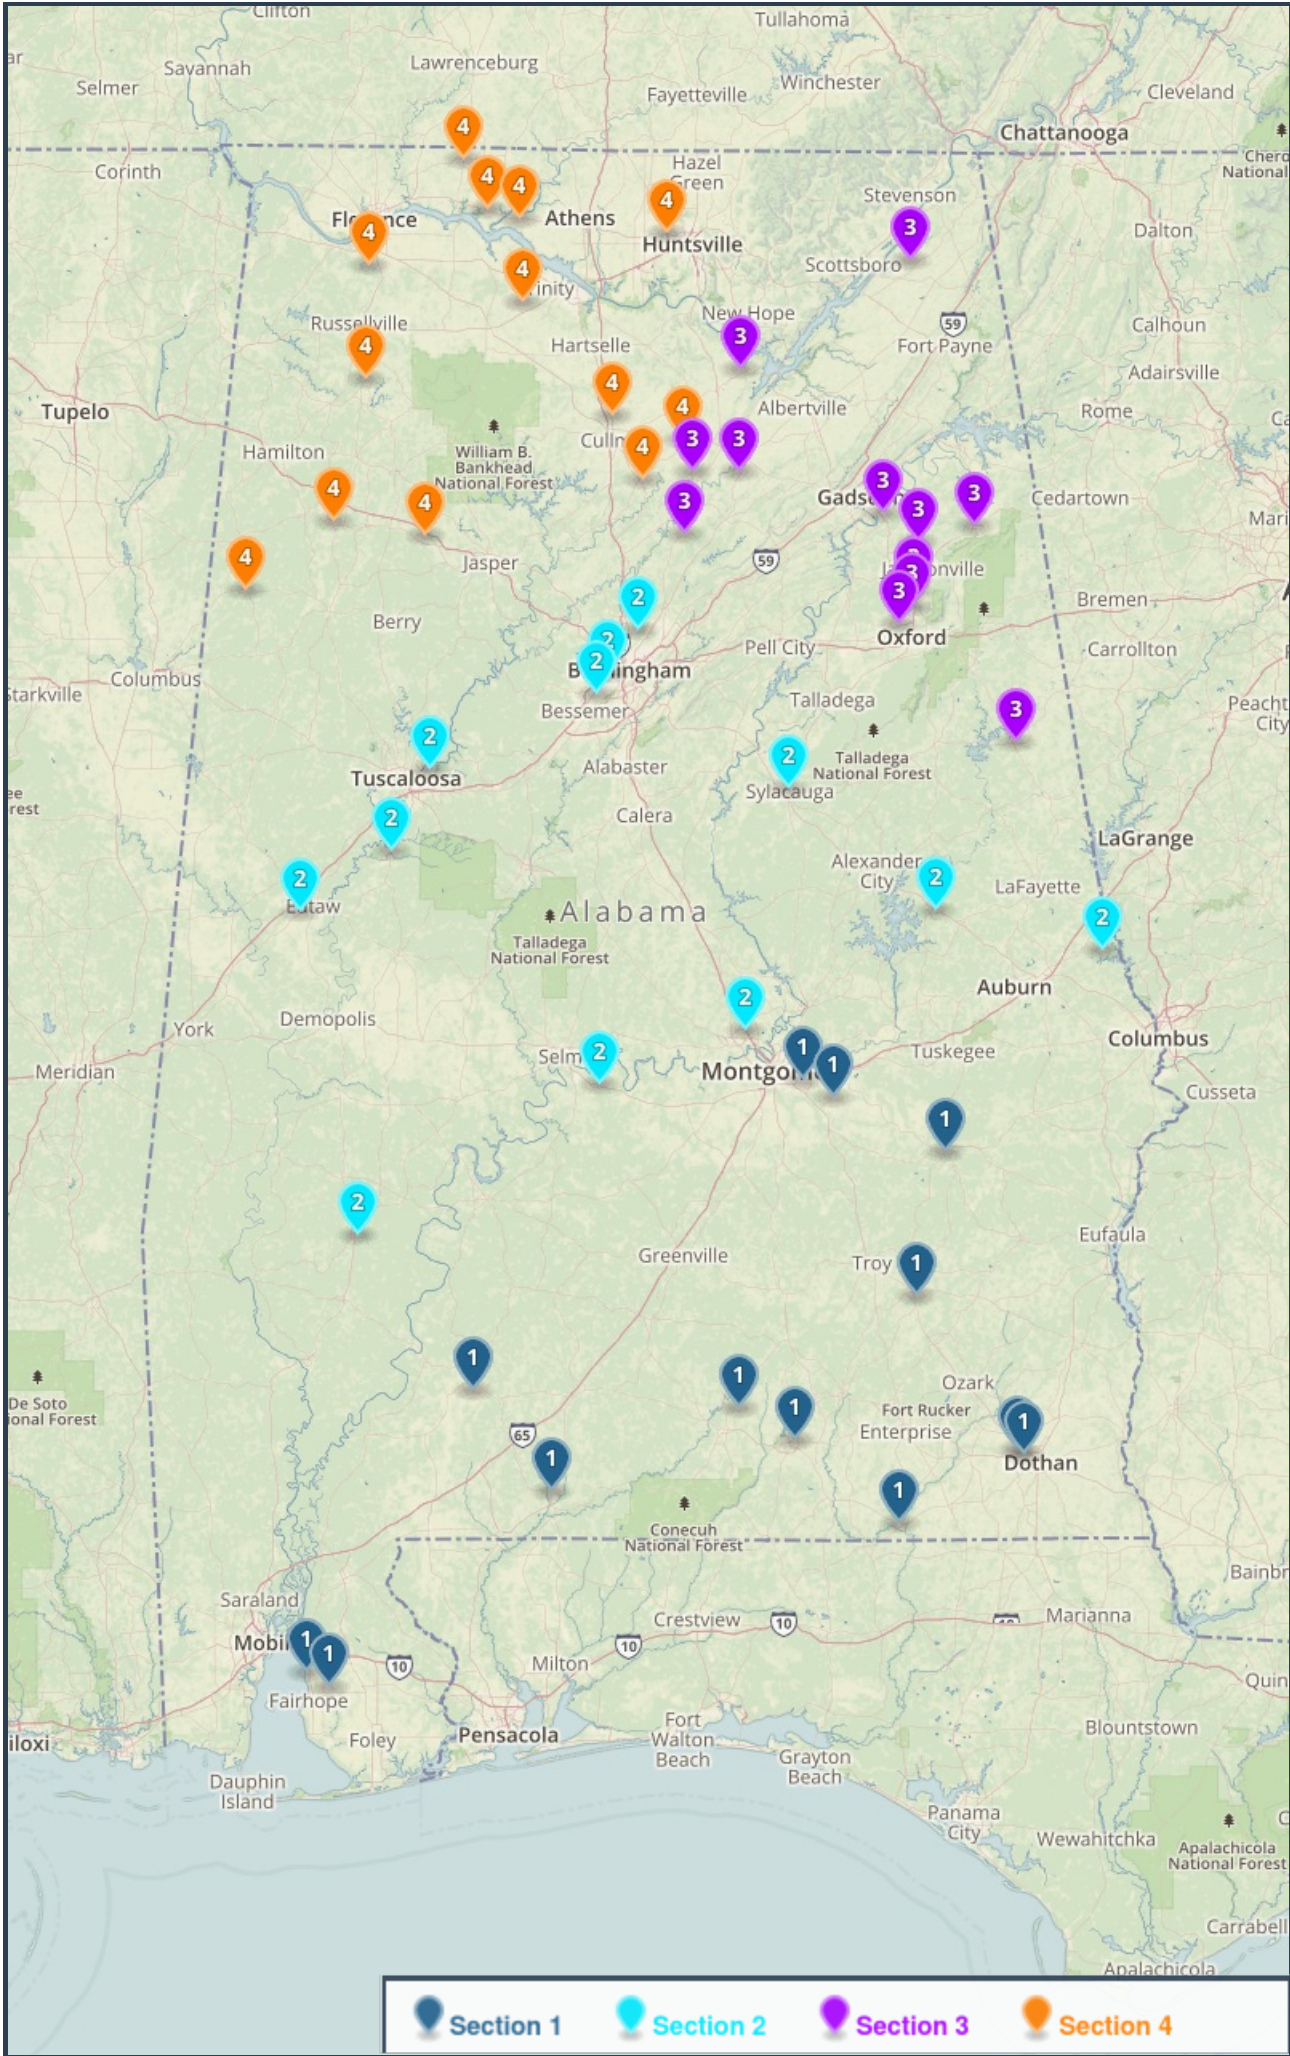

# Outdoor Track 3A Boys/Girls (50 Schools)

(13)

(12)

(12)

(13)

### **Section 1**

- Bayside Academy
- Bullock County High School
- Excel High School
- Geneva High School
- Houston Academy
- Miller, T.R. High School
- Opp High School
- Pike County High School
- Pike Road Historical School
- Providence Christian School
- Saint James High School
- St. Michael Catholic High School
- Straughn High School

### **Section 2**

- Beulah High School
- Comer, B.B. High School
- Dadeville High School
- Fultondale High School
- Greene County High School
- Hale County High School
- Holt High School
- Holy Family Catholic High Sch
- Midfield High School
- Prattville Christian Academy
- Southside High School, Selma
- Thomasville High School

### **Section 4**

- Carbon Hill High School
- Clements High School
- Colbert Heights High School
- East Lawrence High School
- Hanceville High School
- Holly Pond High School
- Lamar County High School
- Lauderdale County High School
- Lexington High School
- Phil Campbell High School
- Vinemont High School
- Westminster Christian Academy
- Winfield High School