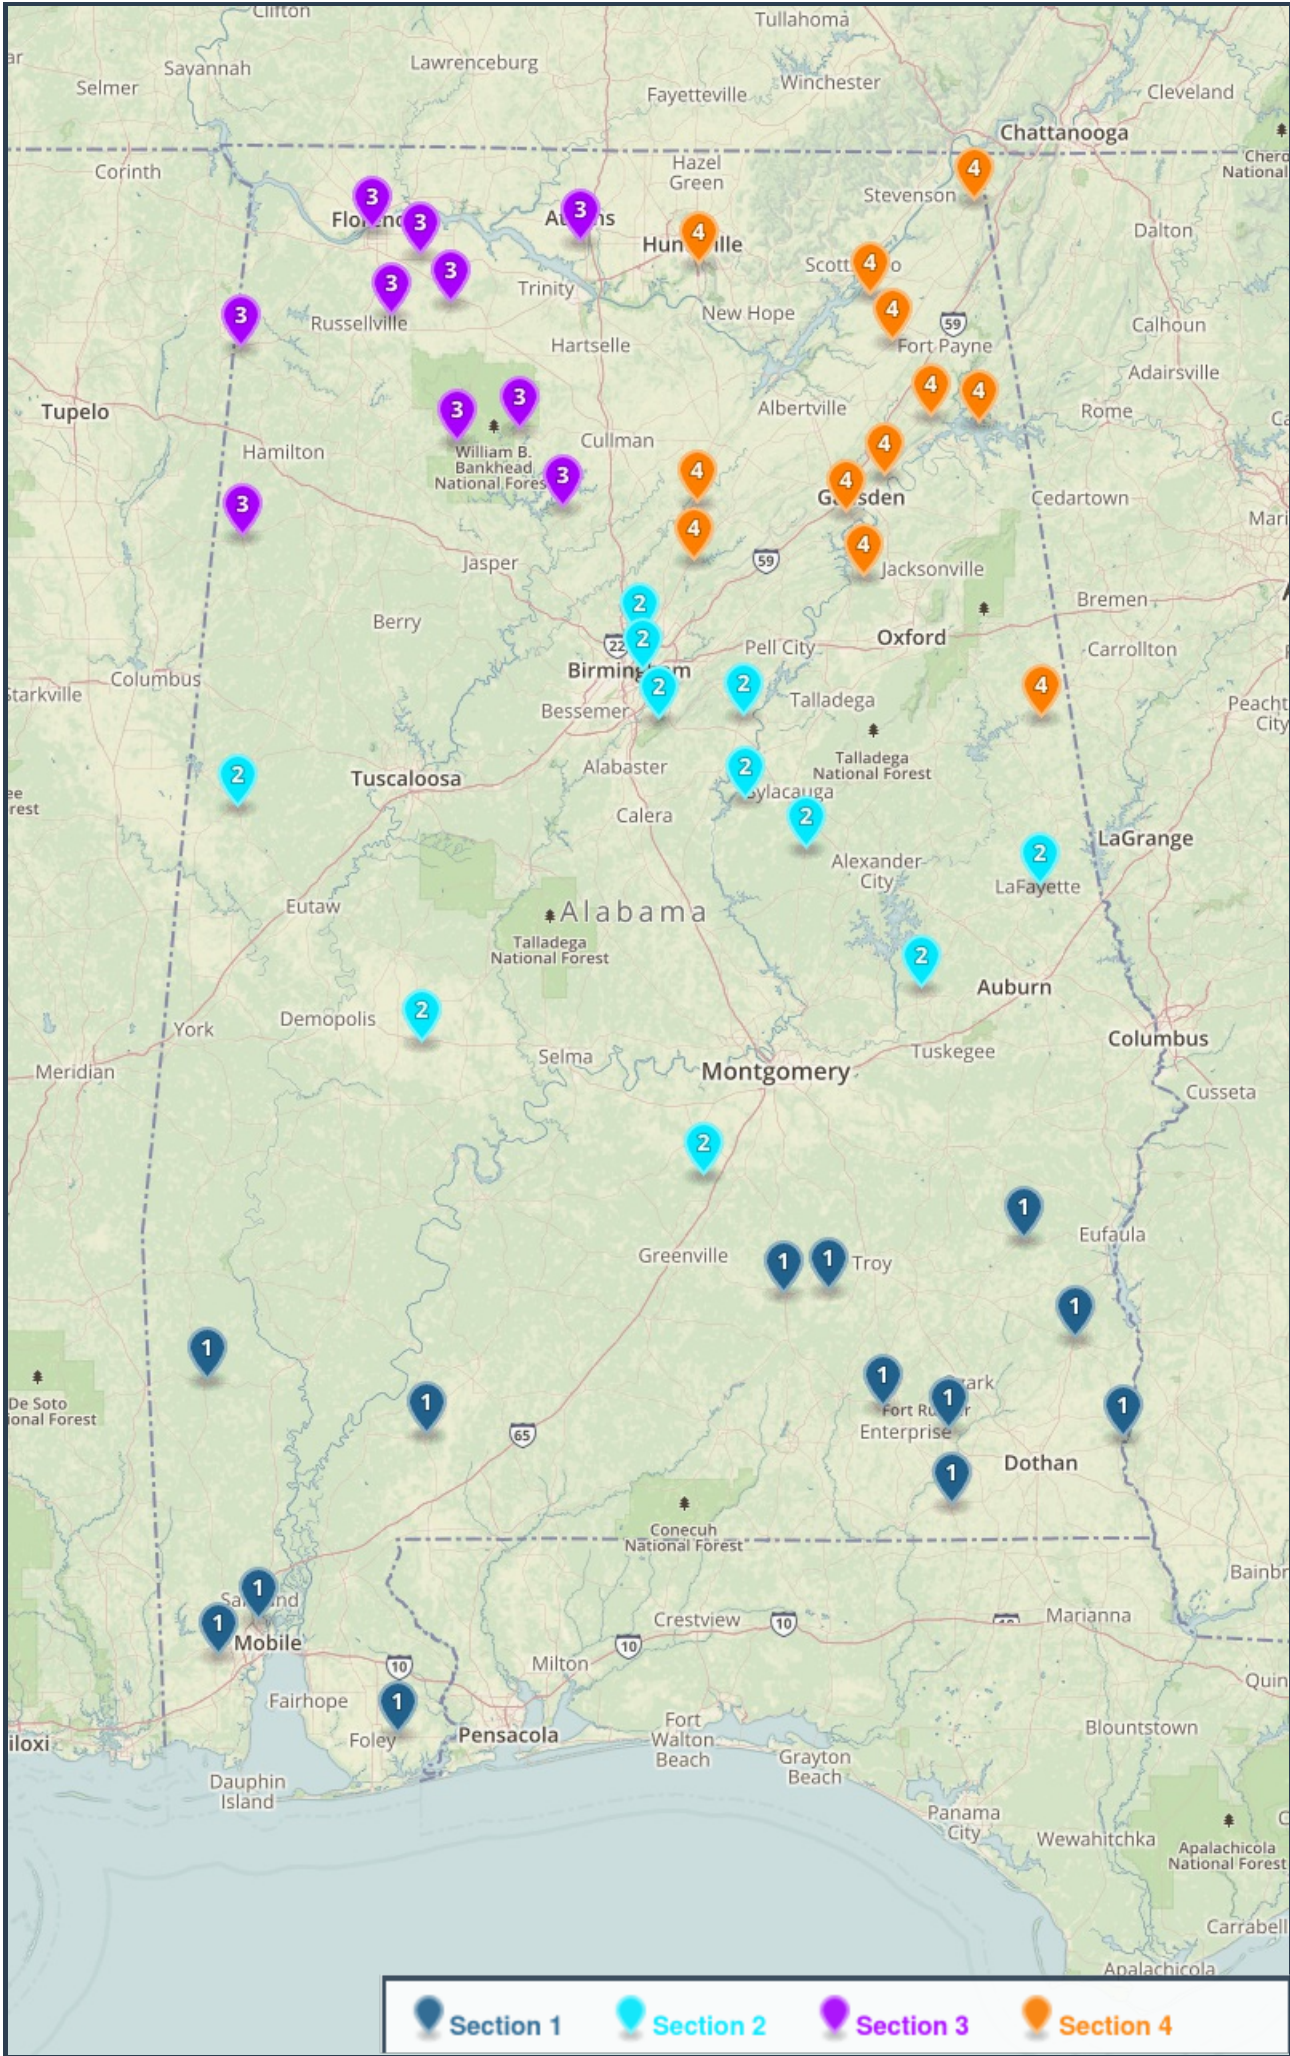

Outdoor Track 2A Boys/Girls (46 Schools)

(13)

(11)

(10)

(12)

Section 1

- Abbeville High School
- Barbour County High School
- Blacksher, J.U. High School
- Chickasaw High School
- Cottage Hill Christian Academy (WC)
- Daleville High School
- Elberta High School
- Geneva County High School
- Goshen High School
- Houston County High School
- Luverne High School
- New Brockton High School
- Washington County High School

Section 2

- Aliceville High School
- Altamont School
- Calhoun High School
- Central High School, Coosa
- Fayetteville High School
- Hatch, R.C. High School
- LaFayette High School
- Reeltown High School
- Tarrant High School
- Vincent Middle High School
- Westminster School at Oak Mountain

Section 3

- Addison High School
- Colbert County High School
- Cold Springs High School
- Hatton High School
- Red Bay High School
- Sheffield High School
- Sulligent High School
- Tanner High School
- Tharptown High School
- Winston County High School

Section 4

- Cedar Bluff High School
- Cleveland High School
- Fyffe High School
- Gaston High School
- North Sand Mtn. High School
- Ohatchee High School
- Sand Rock High School
- Section High School
- Southeastern School
- Westbrook Christian School
- Whitesburg Christian Academy
- Woodland High School