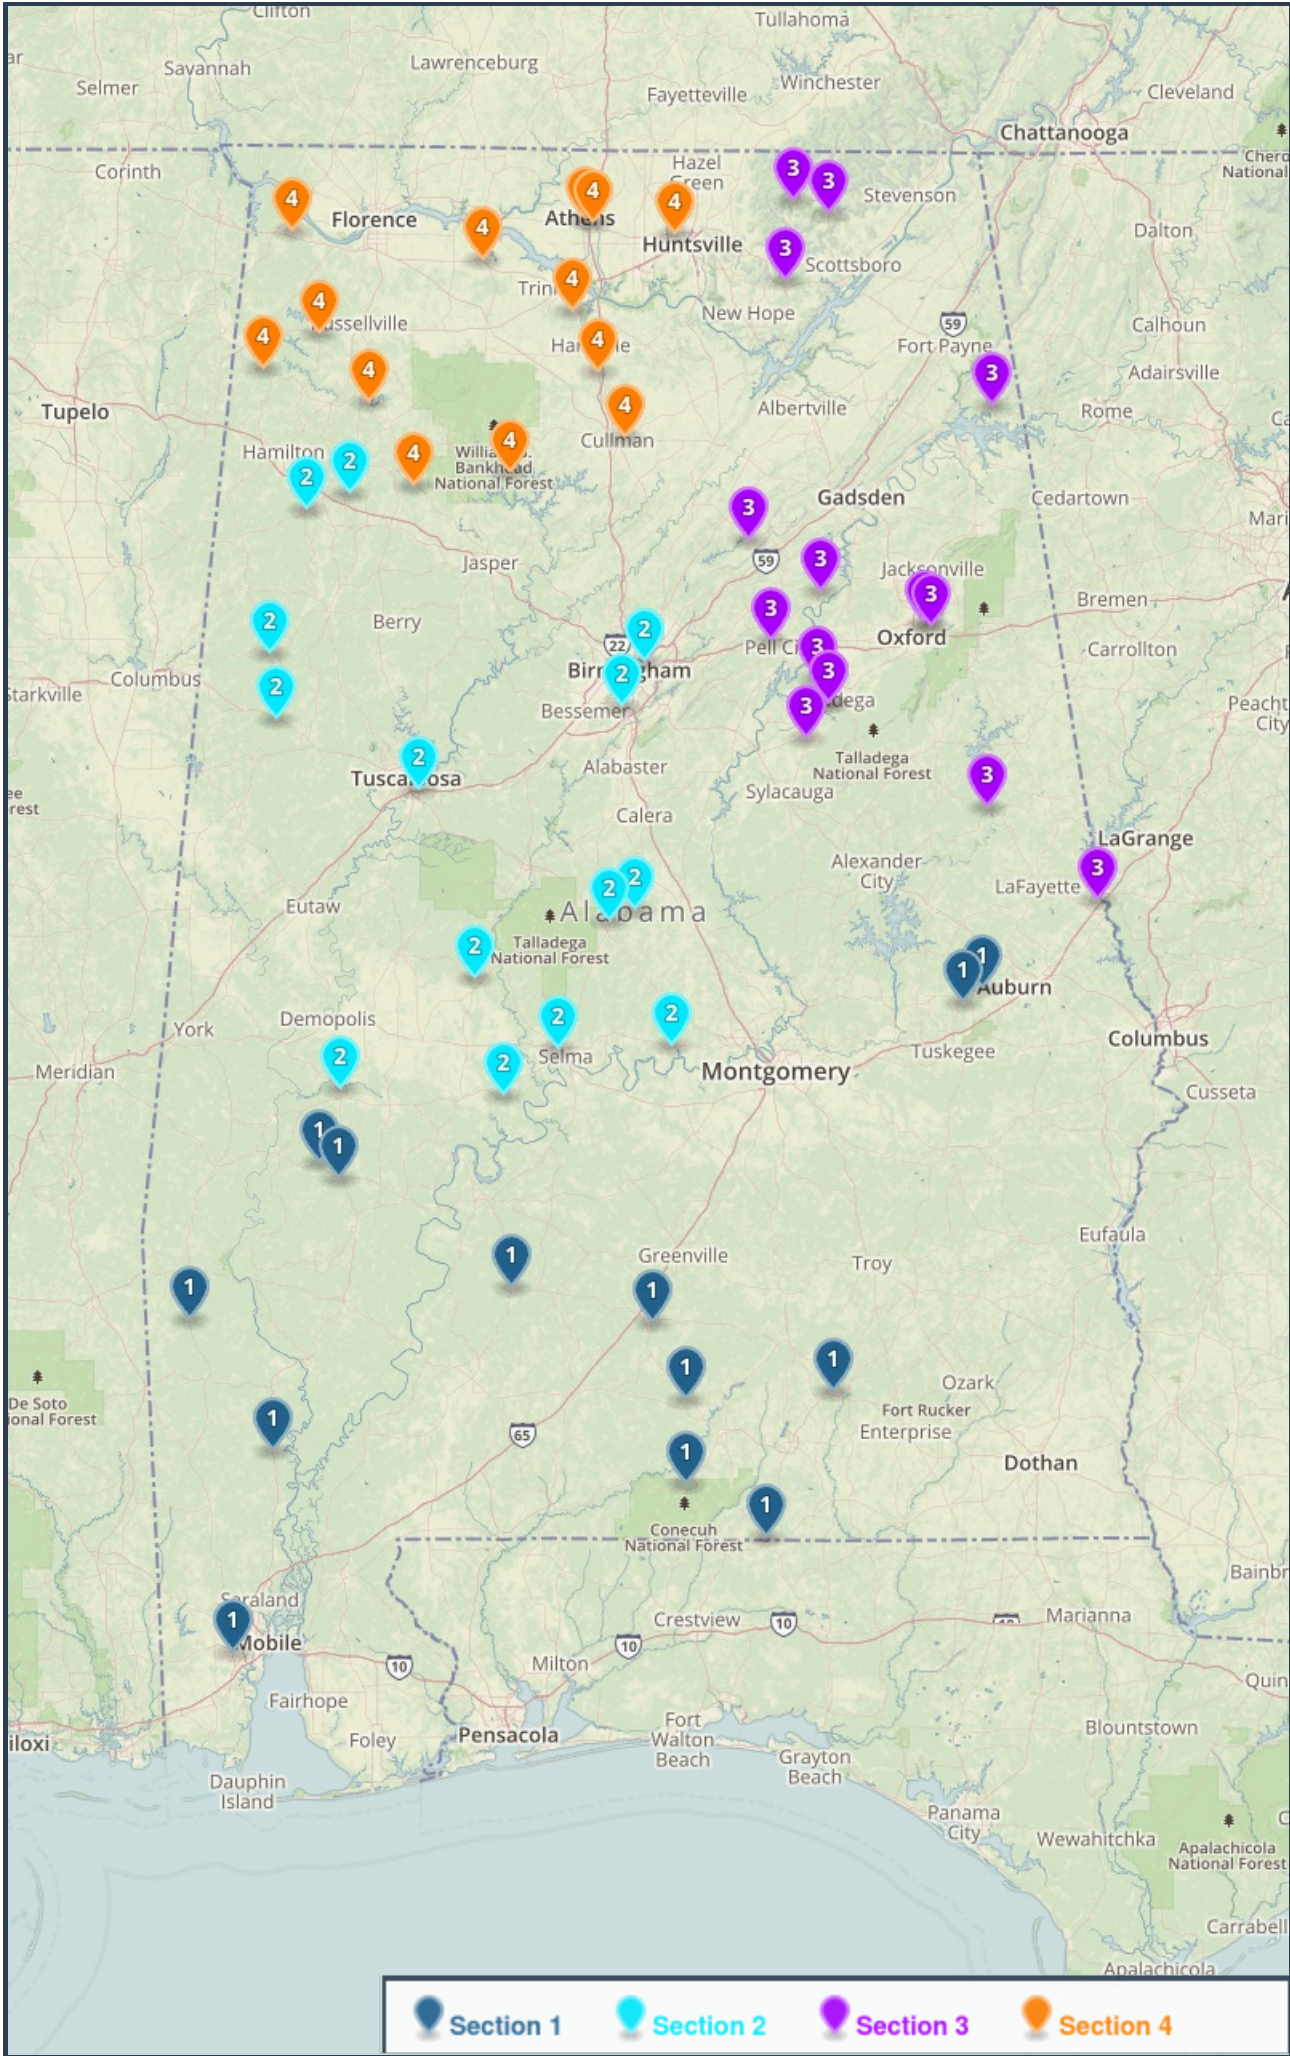

# Outdoor Track 1A Boys/Girls (57 Schools)

● Section 1   
 ● Section 2   
 ● Section 3   
 ● Section 4

(13)

(14)

(15)

(13)

### **Section 1**

- Elba High School
- Florala High School
- Georgiana High School
- Loachapoka High School
- Marengo High School
- McIntosh High School
- Millry High School
- Notasulga High School
- Pleasant Home High School
- Red Level High School
- Shields, J.F. High School
- St. Luke's Episcopal School
- Sweet Water High School

### **Section 2**

- Autaugaville High School
- Brilliant High School
- Cornerstone Schools of Alabama
- Ellwood Christian Academy
- Francis Marion School
- Heritage Christian School
- Holy Spirit Catholic High School
- Isabella High School
- Keith High School
- Linden High School
- Maplesville High School
- Marion County High School
- Pickens County High School
- South Lamar High School

### **Section 3**

- Alabama School for the Blind
- Alabama School for the Deaf
- Appalachian High School
- Donoho School
- Faith Christian School
- Gaylesville High School
- Lanett High School
- Paint Rock Valley High School
- Ragland High School
- Skyline High School
- Talladega Co. Central High Sch.
- Victory Christian School
- Wadley High School
- Winterboro High School
- Woodville High School