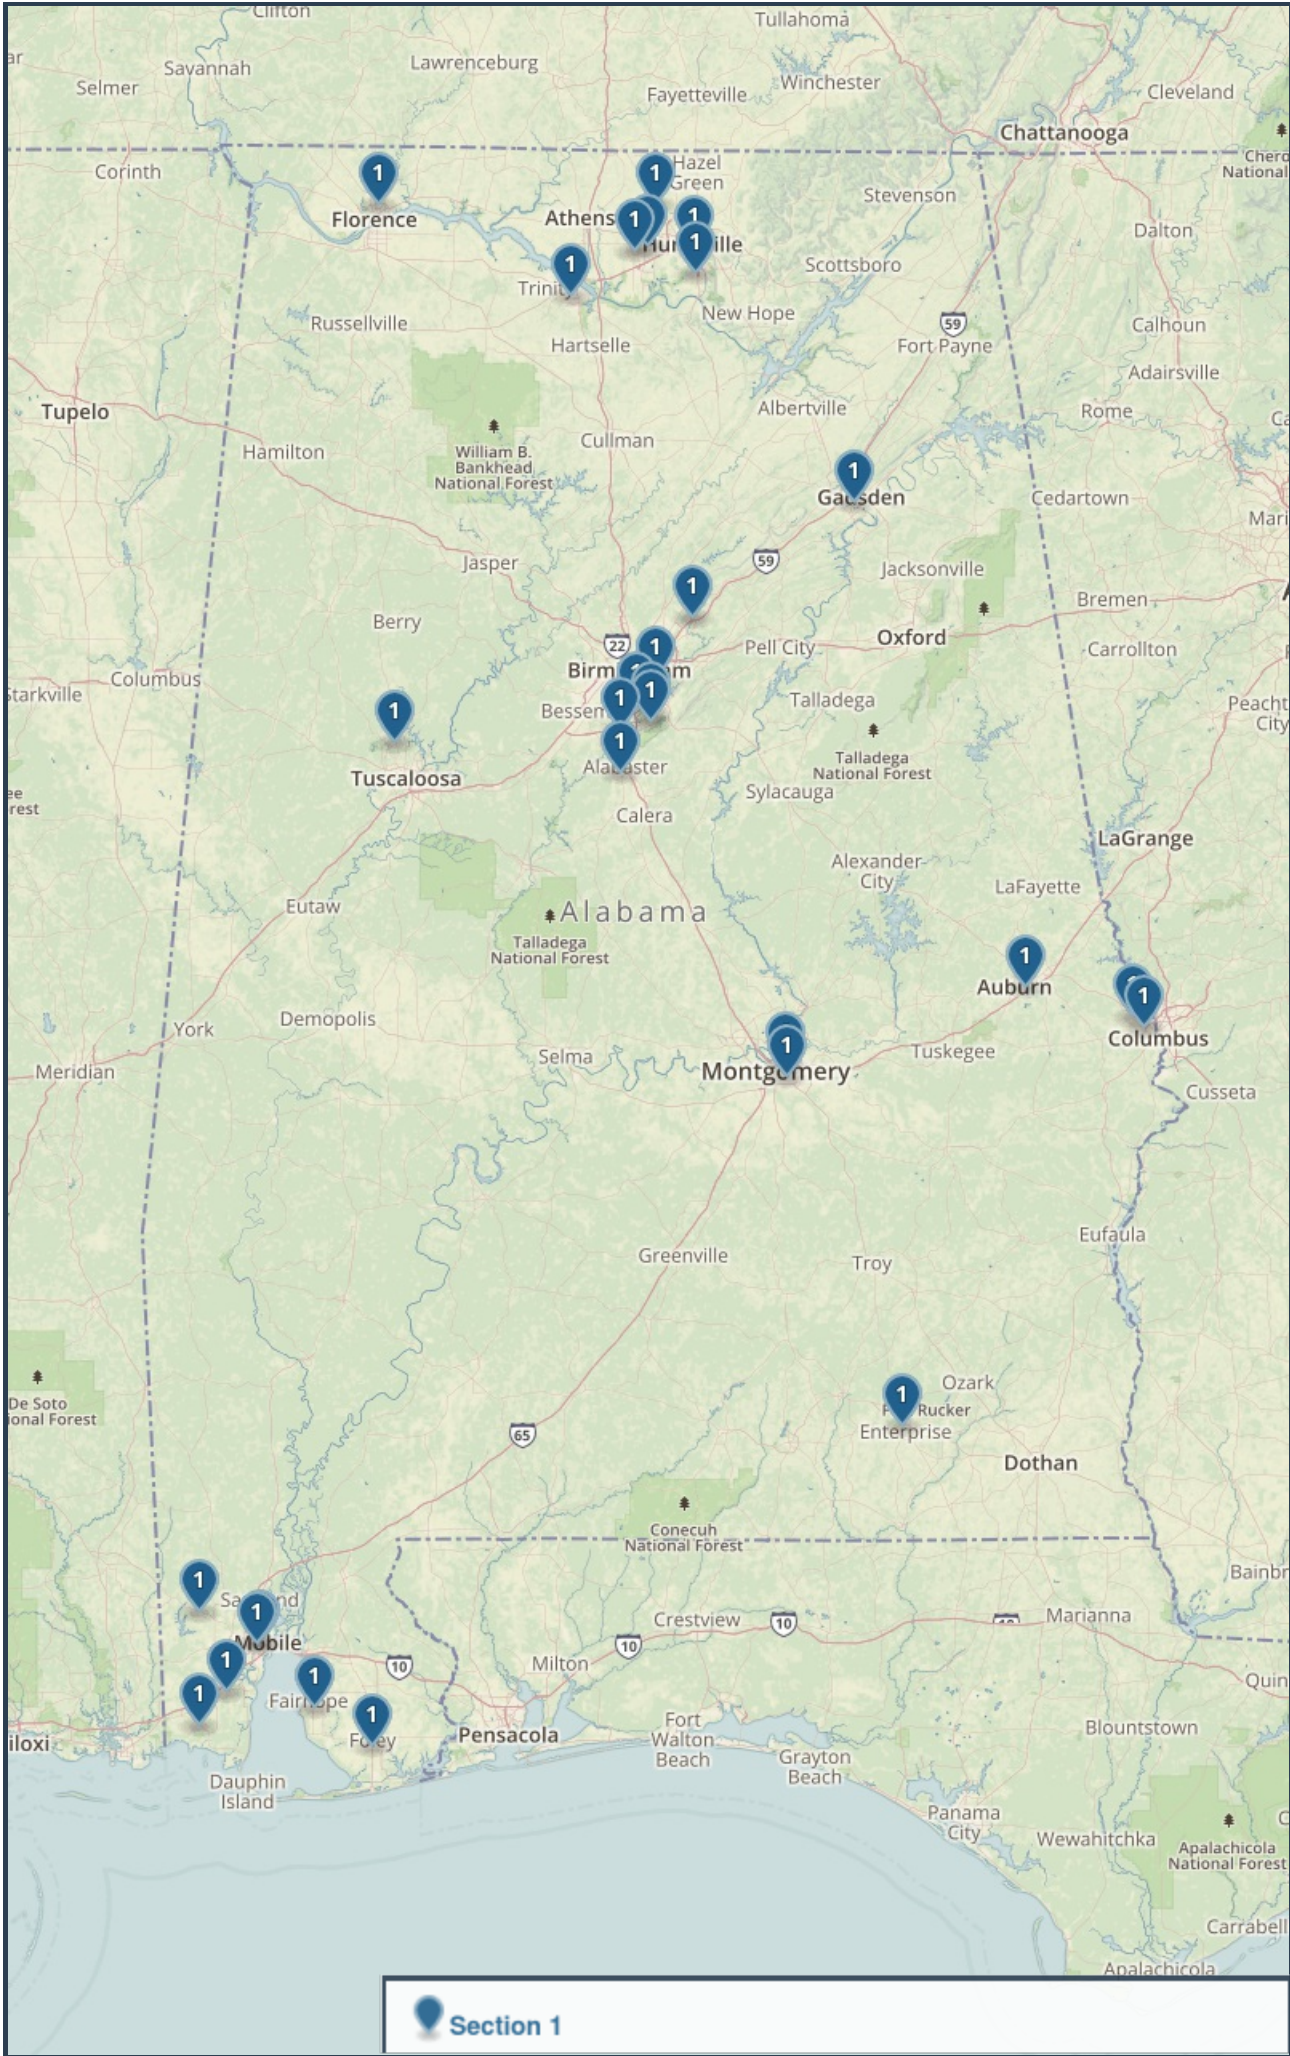

Indoor Track 7A Boys/Girls (29 Schools)

Section 1

- Alma Bryant High School
- Auburn High School
- Austin High School
- Bob Jones High School
- Central High School, P. C.
- Enterprise High School
- Fairhope High School
- Florence High School
- Foley High School
- Gadsden City High School
- Grissom High School
- Hewitt-Trussville High School
- Hoover High School
- Huntsville High School
- James Clemens High School
- Jeff Davis High School
- Lee, R.E. High School
- Mary G. Montgomery High School
- McGill-Toolen High School
- Mountain Brook High School
- Murphy High School
- Oak Mountain High School
- Smiths Station High School
- Spain Park High School
- Sparkman High School
- Theodore High School
- Thompson High School
- Tuscaloosa County High School
- Vestavia Hills High School