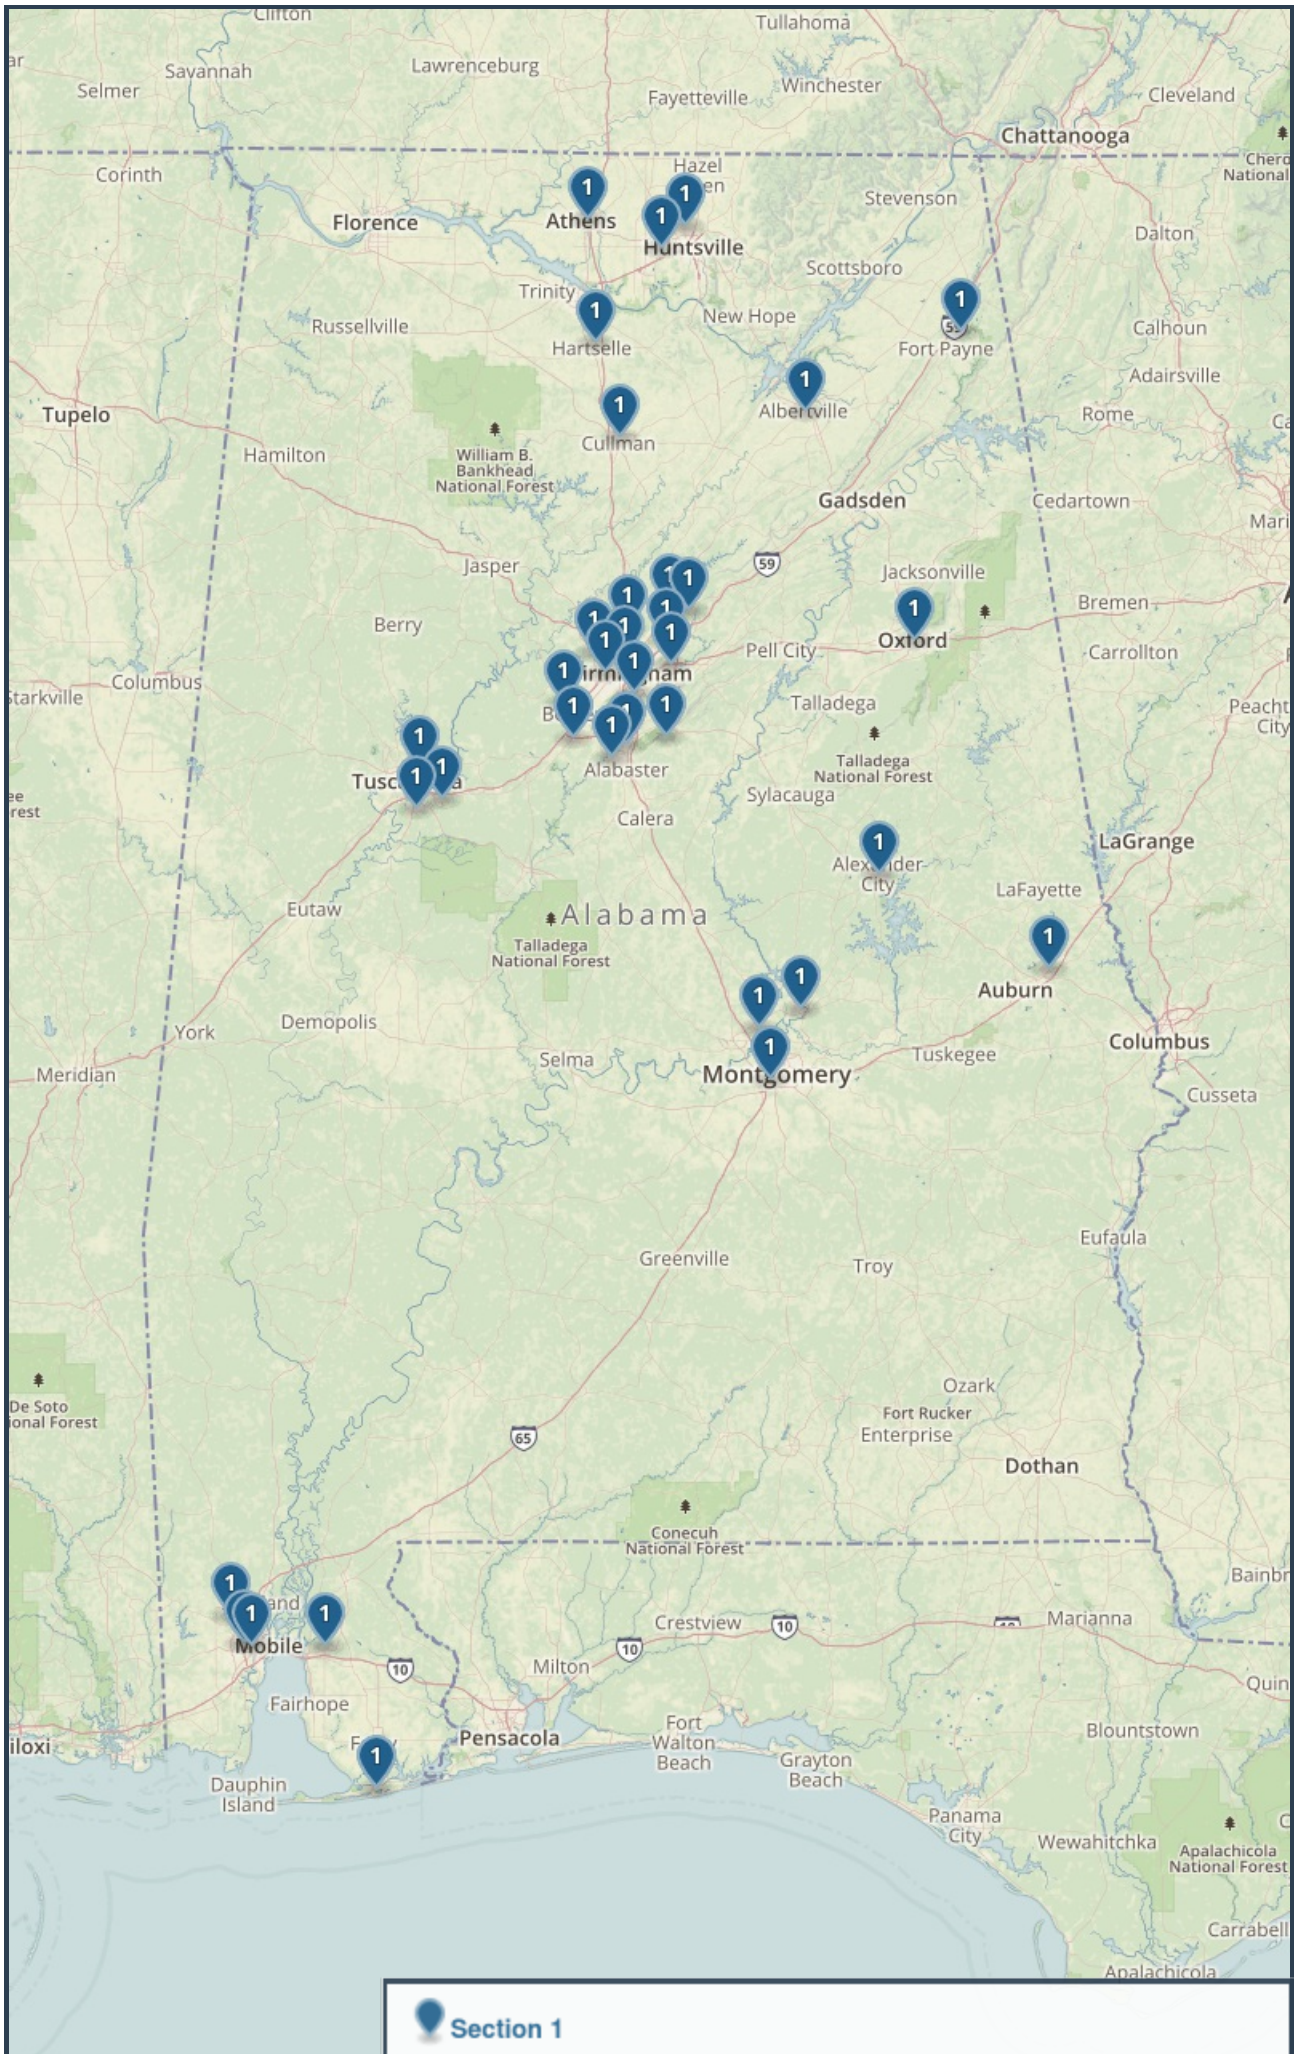

Indoor Track 6A Boys/Girls (35 Schools)

Section 1

- Albertville High School
- Athens High School
- Benjamin Russell High School
- Carver, G. W. High School, (BHM)
- Carver, G. W. High School, (MGM)
- Chelsea High School
- Clay-Chalkville High School
- Columbia High School
- Cullman High School
- Fort Payne High School
- Gardendale High School
- Gulf Shores High School
- Hartselle High School
- Helena High School
- Hillcrest High School, Tusc.
- Homewood High School
- Hueytown High School
- Huffman High School
- Mae Jemison High School
- Mattie T. Blount High School
- McAdory High School
- Minor High School
- Northridge High School
- Opelika High School
- Oxford High School
- Paul Bryant High School
- P. D. Jackson-Olin High School
- Pelham High School
- Pinson Valley High School
- Shades Valley High School
- Spanish Fort High School
- Stanhope Elmore High School
- St. Paul's Episcopal School
- UMS-Wright Prep School
- Wetumpka High School