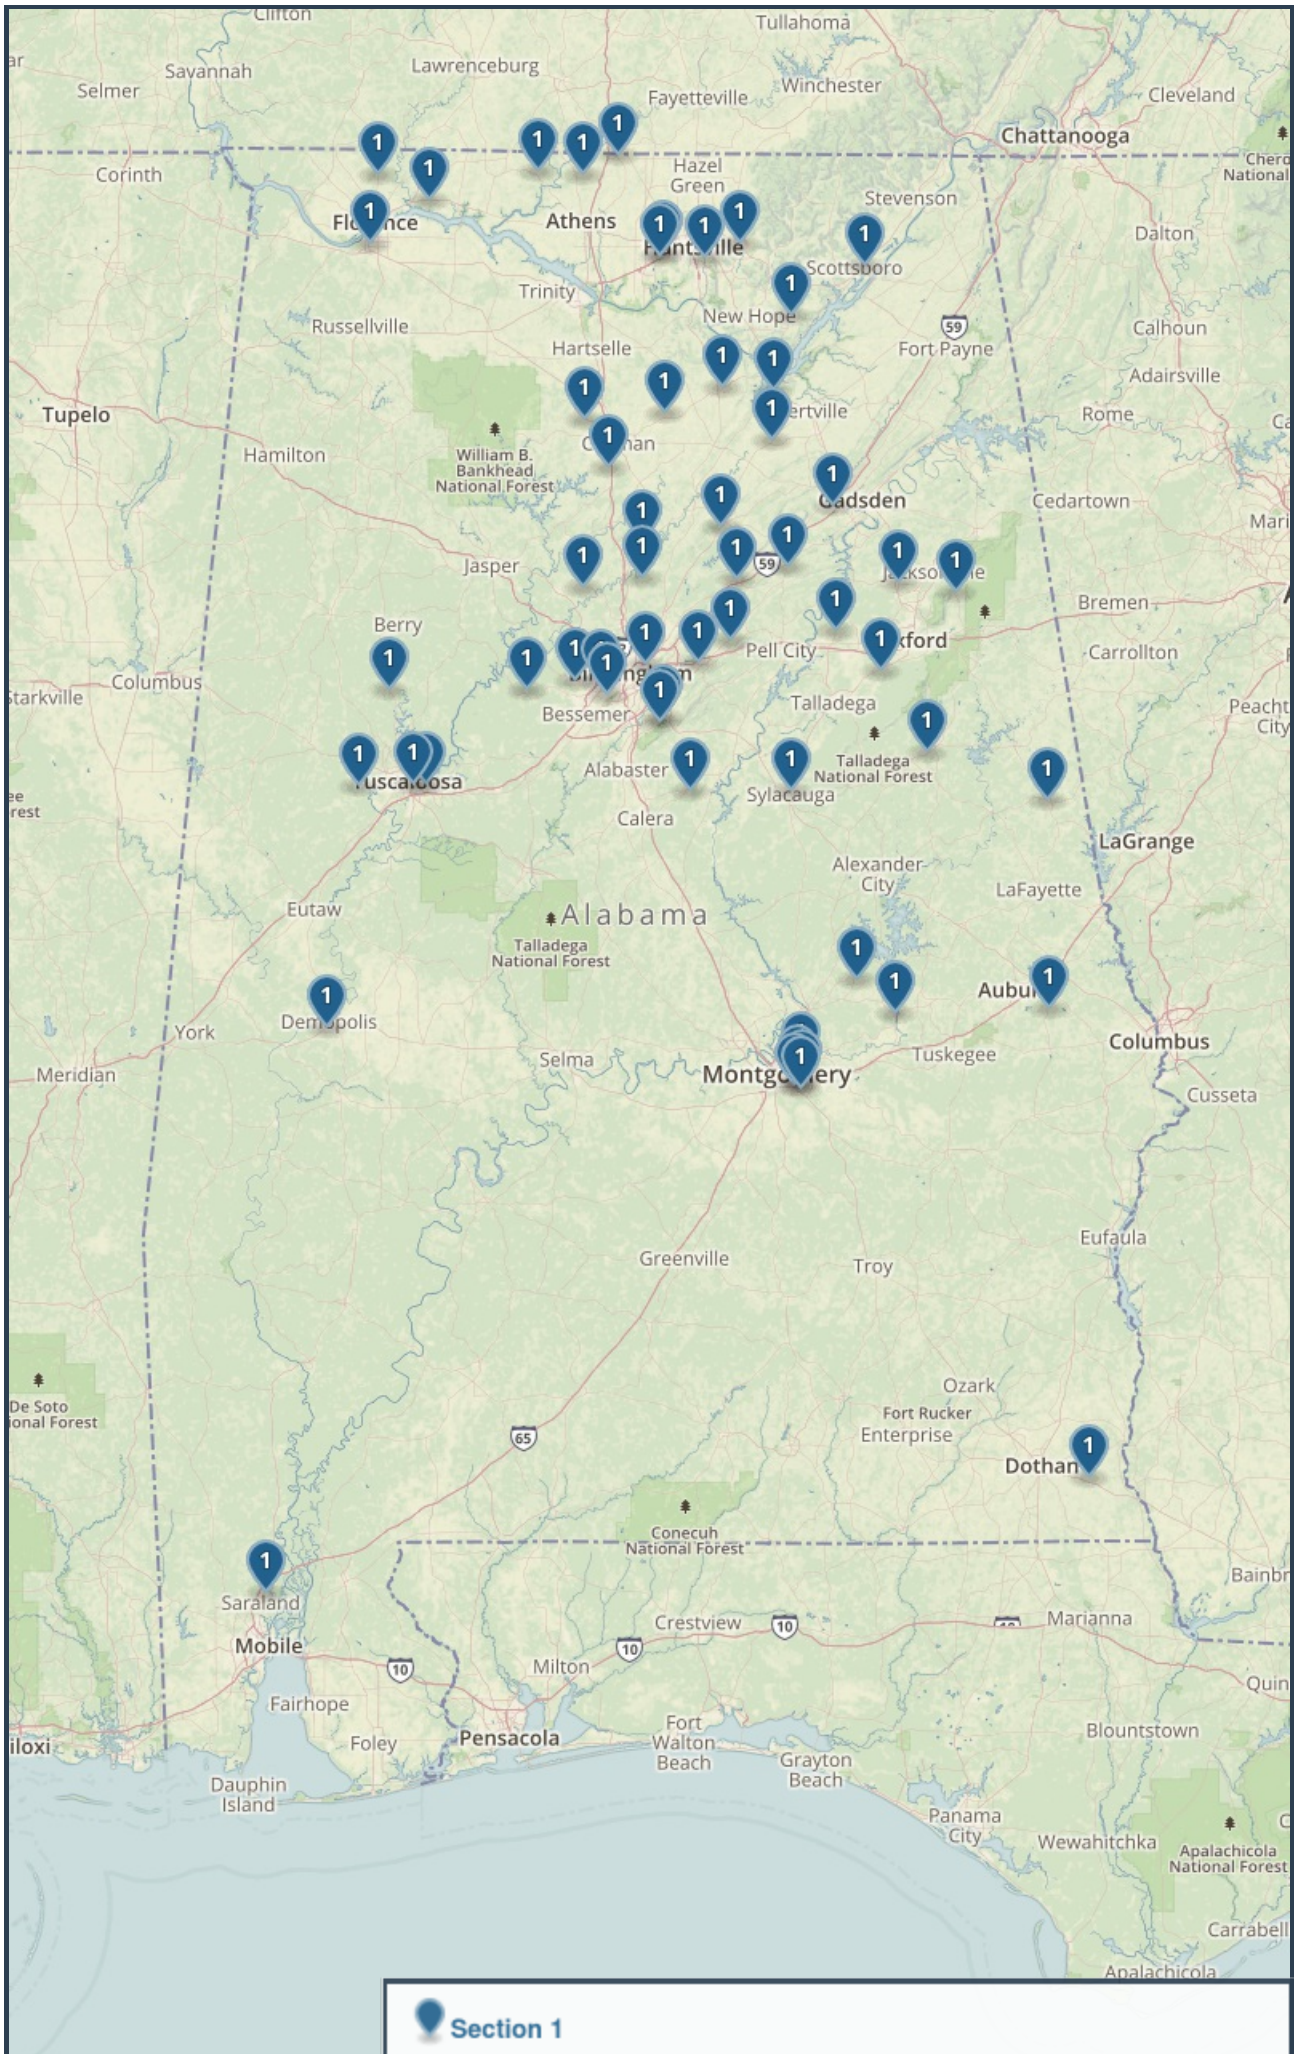

Indoor Track 4A-5A Boys/Girls (58 Schools)

Section 1

- Alabama Christian Academy
- Alexandria High School
- American Christian Academy
- Arab High School
- Ardmore High School
- Ashford High School
- Ashville High School
- Beauregard High School
- Brewbaker Tech. Magnet High S
- Briarwood Christian School
- Brooks High School
- Central High School of Clay County
- Central High School, Tusc.
- Corner High School
- DAR, Kate D. Smith High School
- Demopolis High School
- Deshler High School
- Douglas High School
- Elkmont High School
- Elmore County High School
- Etowah High School
- Fairfield High School
- Fairview High School
- Good Hope High School
- Guntersville High School
- Handley High School
- Hayden High School
- LAMP
- Leeds High School
- Lincoln High School
- Madison Academy
- Madison County High School
- Montgomery Catholic School
- Moody High School
- Mortimer Jordan High School
- Munford High School
- Northside High School
- Oak Grove High School
- Oneonta High School
- Pleasant Grove High School
- Randolph School
- Satsuma High School
- Scottsboro High School
- Shelby County High School
- Sipse Valley High School
- Springville High School
- St. John Paul II Catholic School
- Sylacauga High School
- Tallassee High School
- Trinity Presbyterian School
- Wenonah High School
- West Limestone High School
- Westminster School at Oak Mountain
- West Point High School
- White Plains High School
- Wilson High School
- Woodlawn High School