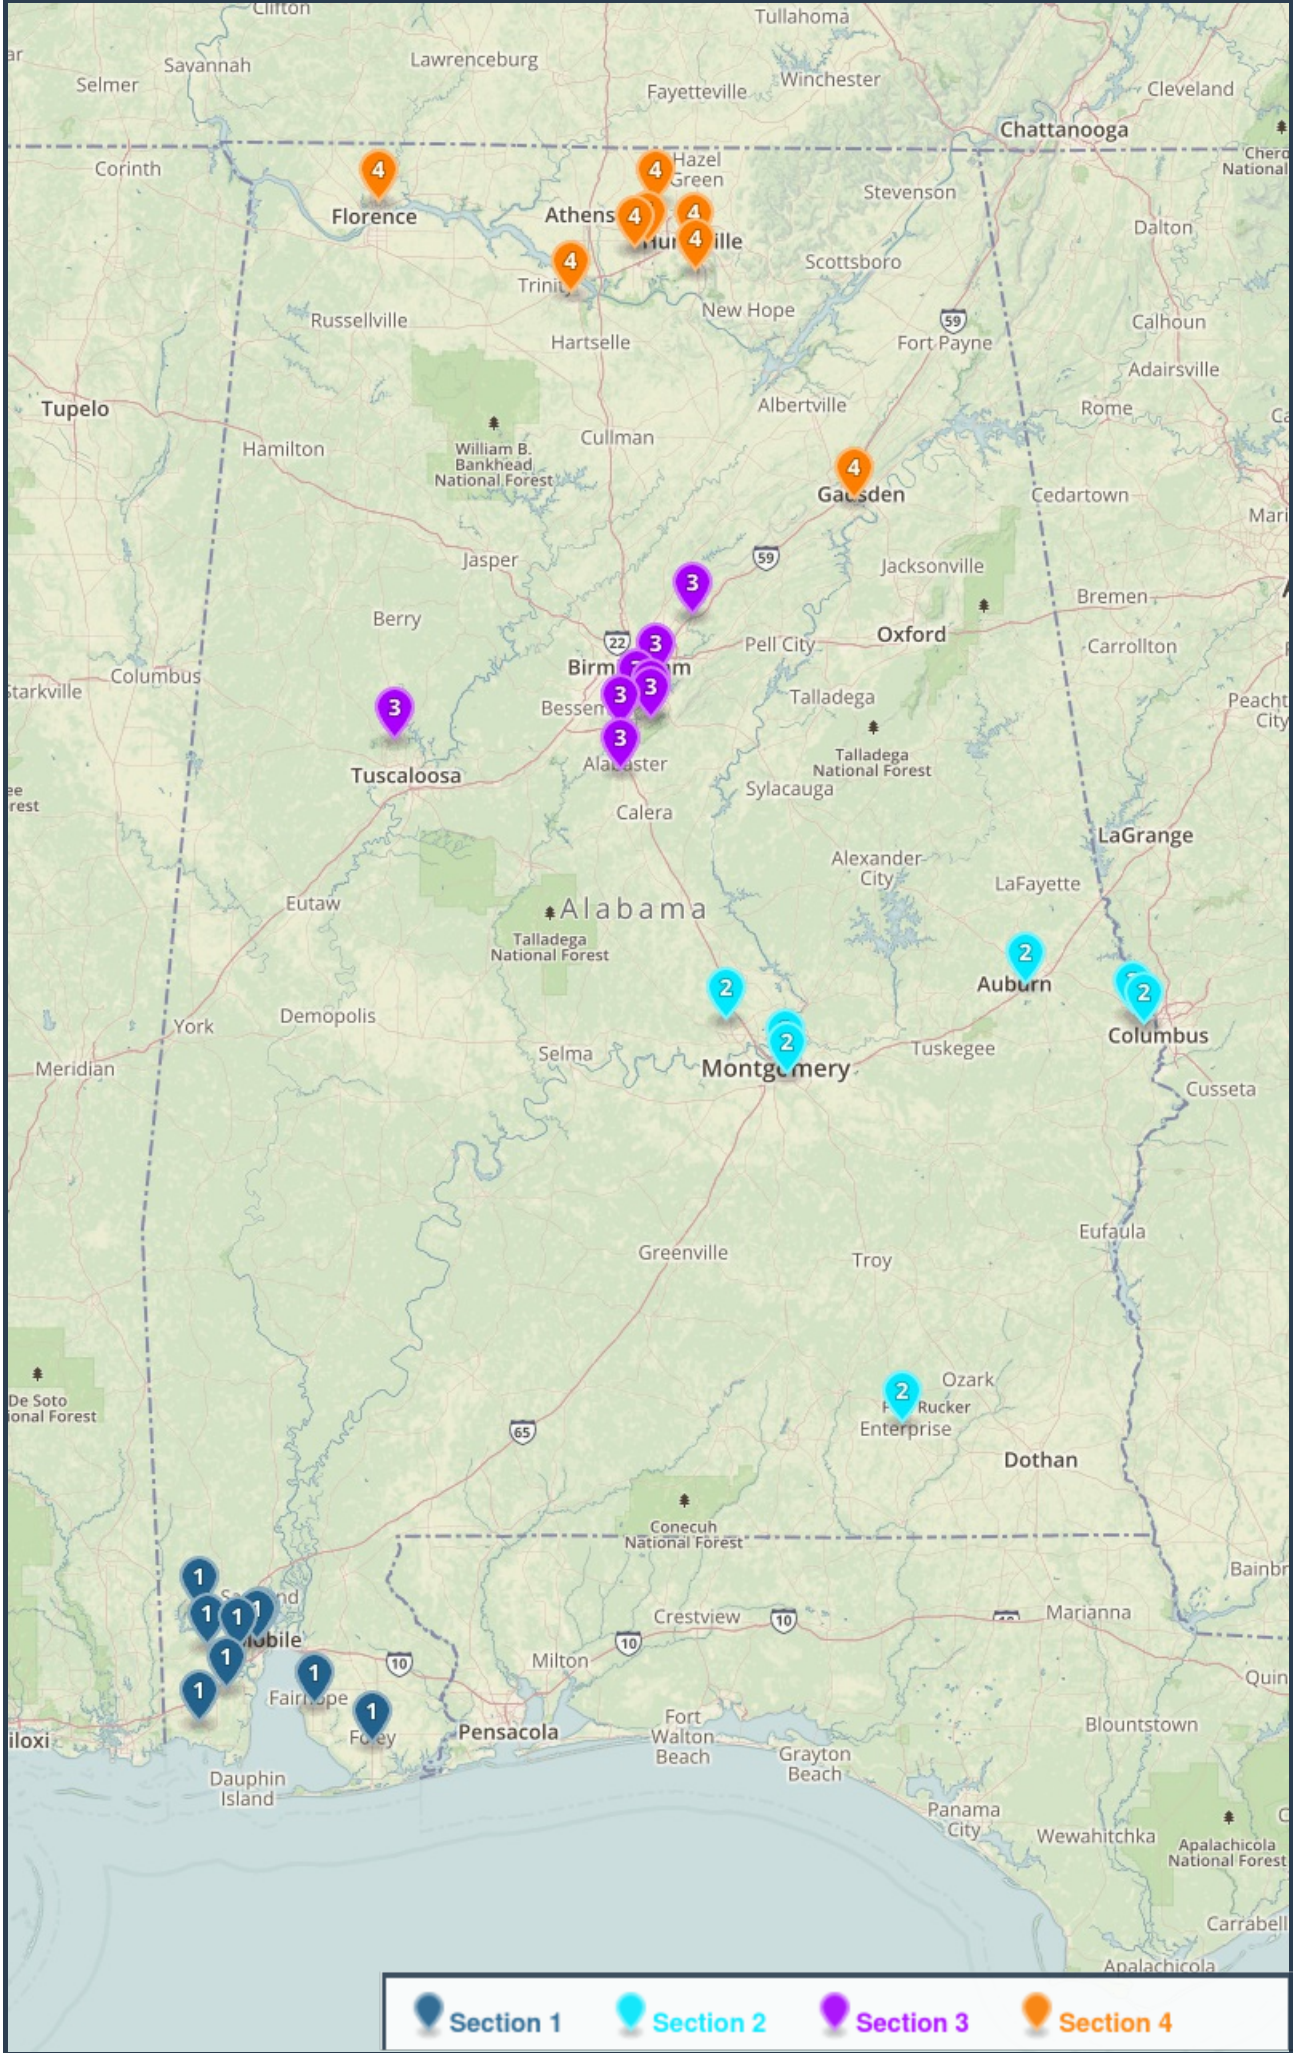

Golf 7A Girls (32 Schools)

(9)

(7)

(8)

(8)

Section 1

- Alma Bryant High School
- Baker High School
- Davidson High School
- Fairhope High School
- Foley High School
- Mary G. Montgomery High School
- McGill-Toolen High School
- Murphy High School
- Theodore High School

Section 2

- Auburn High School
- Central High School, P. C.
- Enterprise High School
- Jeff Davis High School
- Lee, R.E. High School
- Prattville High School
- Smiths Station High School

Section 3

- Hewitt-Trussville High School
- Hoover High School
- Mountain Brook High School
- Oak Mountain High School
- Spain Park High School
- Thompson High School
- Tuscaloosa County High School
- Vestavia Hills High School

Section 4

- Austin High School
- Bob Jones High School
- Florence High School
- Gadsden City High School
- Grissom High School
- Huntsville High School
- James Clemens High School
- Sparkman High School