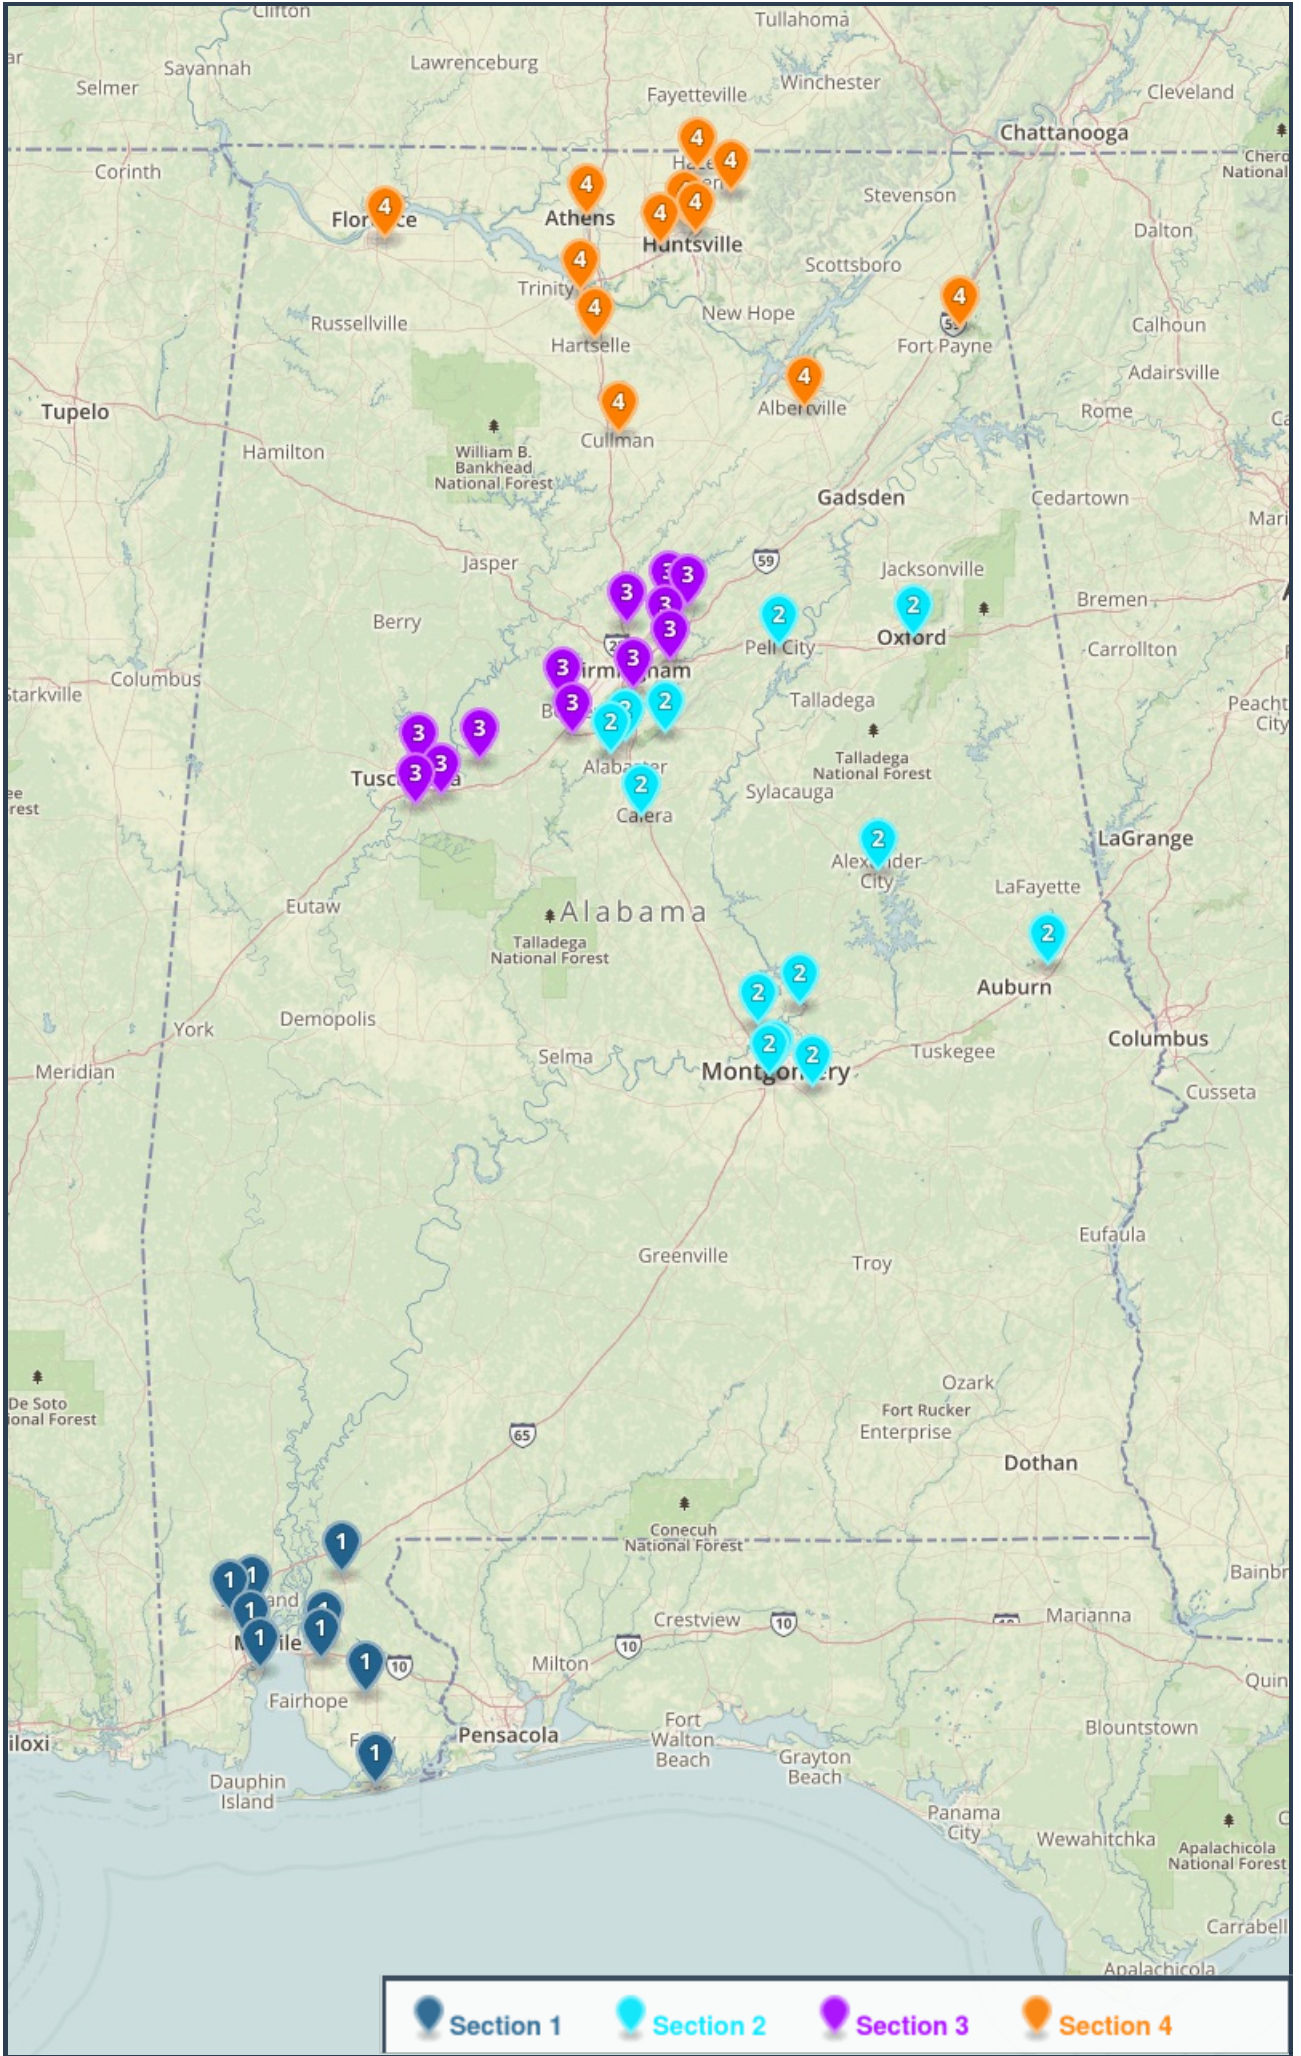

# Girls Golf 6A Girls (46 Schools)

(9)

(13)

(12)

(12)

### **Section 1**

- Baldwin County High School
- B.C. Rain High School
- Daphne High School
- Gulf Shores High School
- Mattie T. Blount High School
- Robertsdale High School
- Saraland High School
- Spanish Fort High School
- UMS-Wright Prep School

### **Section 2**

- Benjamin Russell High School
- Calera High School
- Carver, G. W. High School, (MGM)
- Chelsea High School
- Helena High School
- Lanier, Sidney High School
- Opelika High School
- Oxford High School
- Park Crossing High School
- Pelham High School
- Pell City High School
- Stanhope Elmore High School
- Wetumpka High School

### **Section 4**

- Albertville High School
- Athens High School
- Buckhorn High School
- Columbia High School
- Cullman High School
- Decatur High School
- Fort Payne High School
- Hartselle High School
- Hazel Green High School
- Lee High School, Huntsville
- Mae Jemison High School
- Muscle Shoals High School