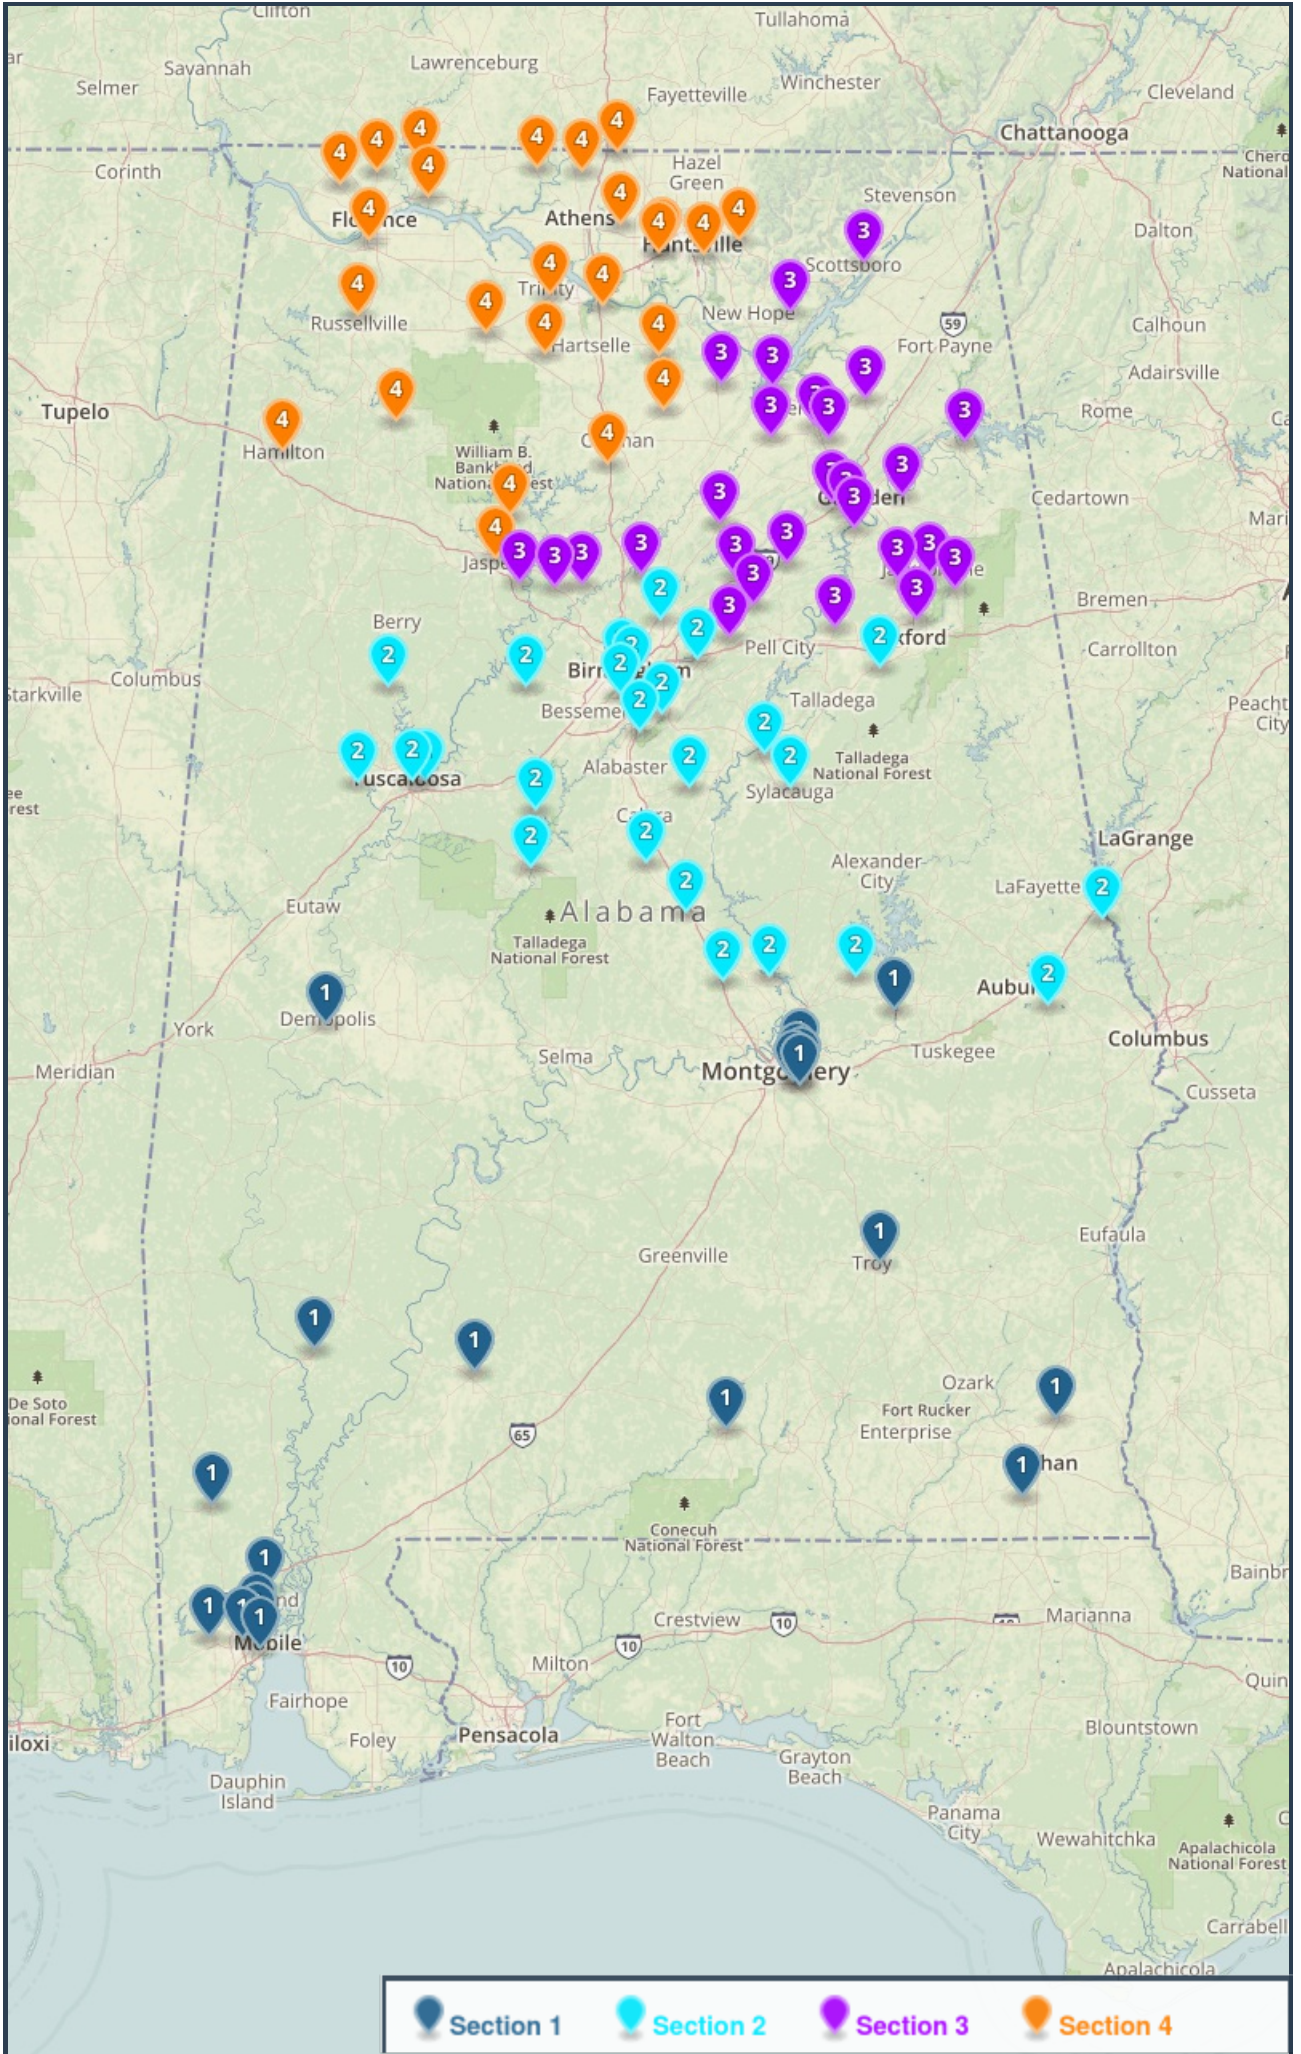

Girls Golf 4A-5A Girls (97 Schools)

● Section 1
 ● Section 2
 ● Section 3
 ● Section 4

(20)

(25)

(27)

(25)

Section 1

- Alabama Christian Academy
- Andalusia High School
- Brewbaker Tech. Magnet High S
- Charles Henderson High School
- Citronelle High School
- Demopolis High School
- Faith Academy
- Headland High School
- Jackson High School
- LAMP
- LeFlore Magnet High School
- Monroe County High School
- Montgomery Catholic School
- Rehobeth High School
- Satsuma High School
- St. Paul's Episcopal School
- Tallassee High School
- Trinity Presbyterian School
- Vigor High School
- Williamson High School

Section 2

- American Christian Academy
- Beauregard High School
- Bibb County High School
- Briarwood Christian School
- Center Point High School
- Central High School, Tusc.
- Childersburg High School
- Chilton County High School
- Elmore County High School
- Holtville High School
- Indian Springs School
- Jemison High School
- John Carroll Catholic High School
- Leeds High School
- Marbury High School
- Munford High School
- Northside High School
- Oak Grove High School
- Parker, A.H. High School
- Ramsay High School
- Shelby County High School
- Sipse Valley High School
- Sylacauga High School
- Valley High School
- West Blocton High School

Section 3

- Alexandria High School
- Anniston High School
- Arab High School
- Ashville High School
- Boaz High School
- Cherokee County High School
- Cordova High School
- Corner High School
- Crossville High School
- DAR, Kate D. Smith High School
- Dora High School
- Douglas High School
- Etowah High School
- Guntersville High School