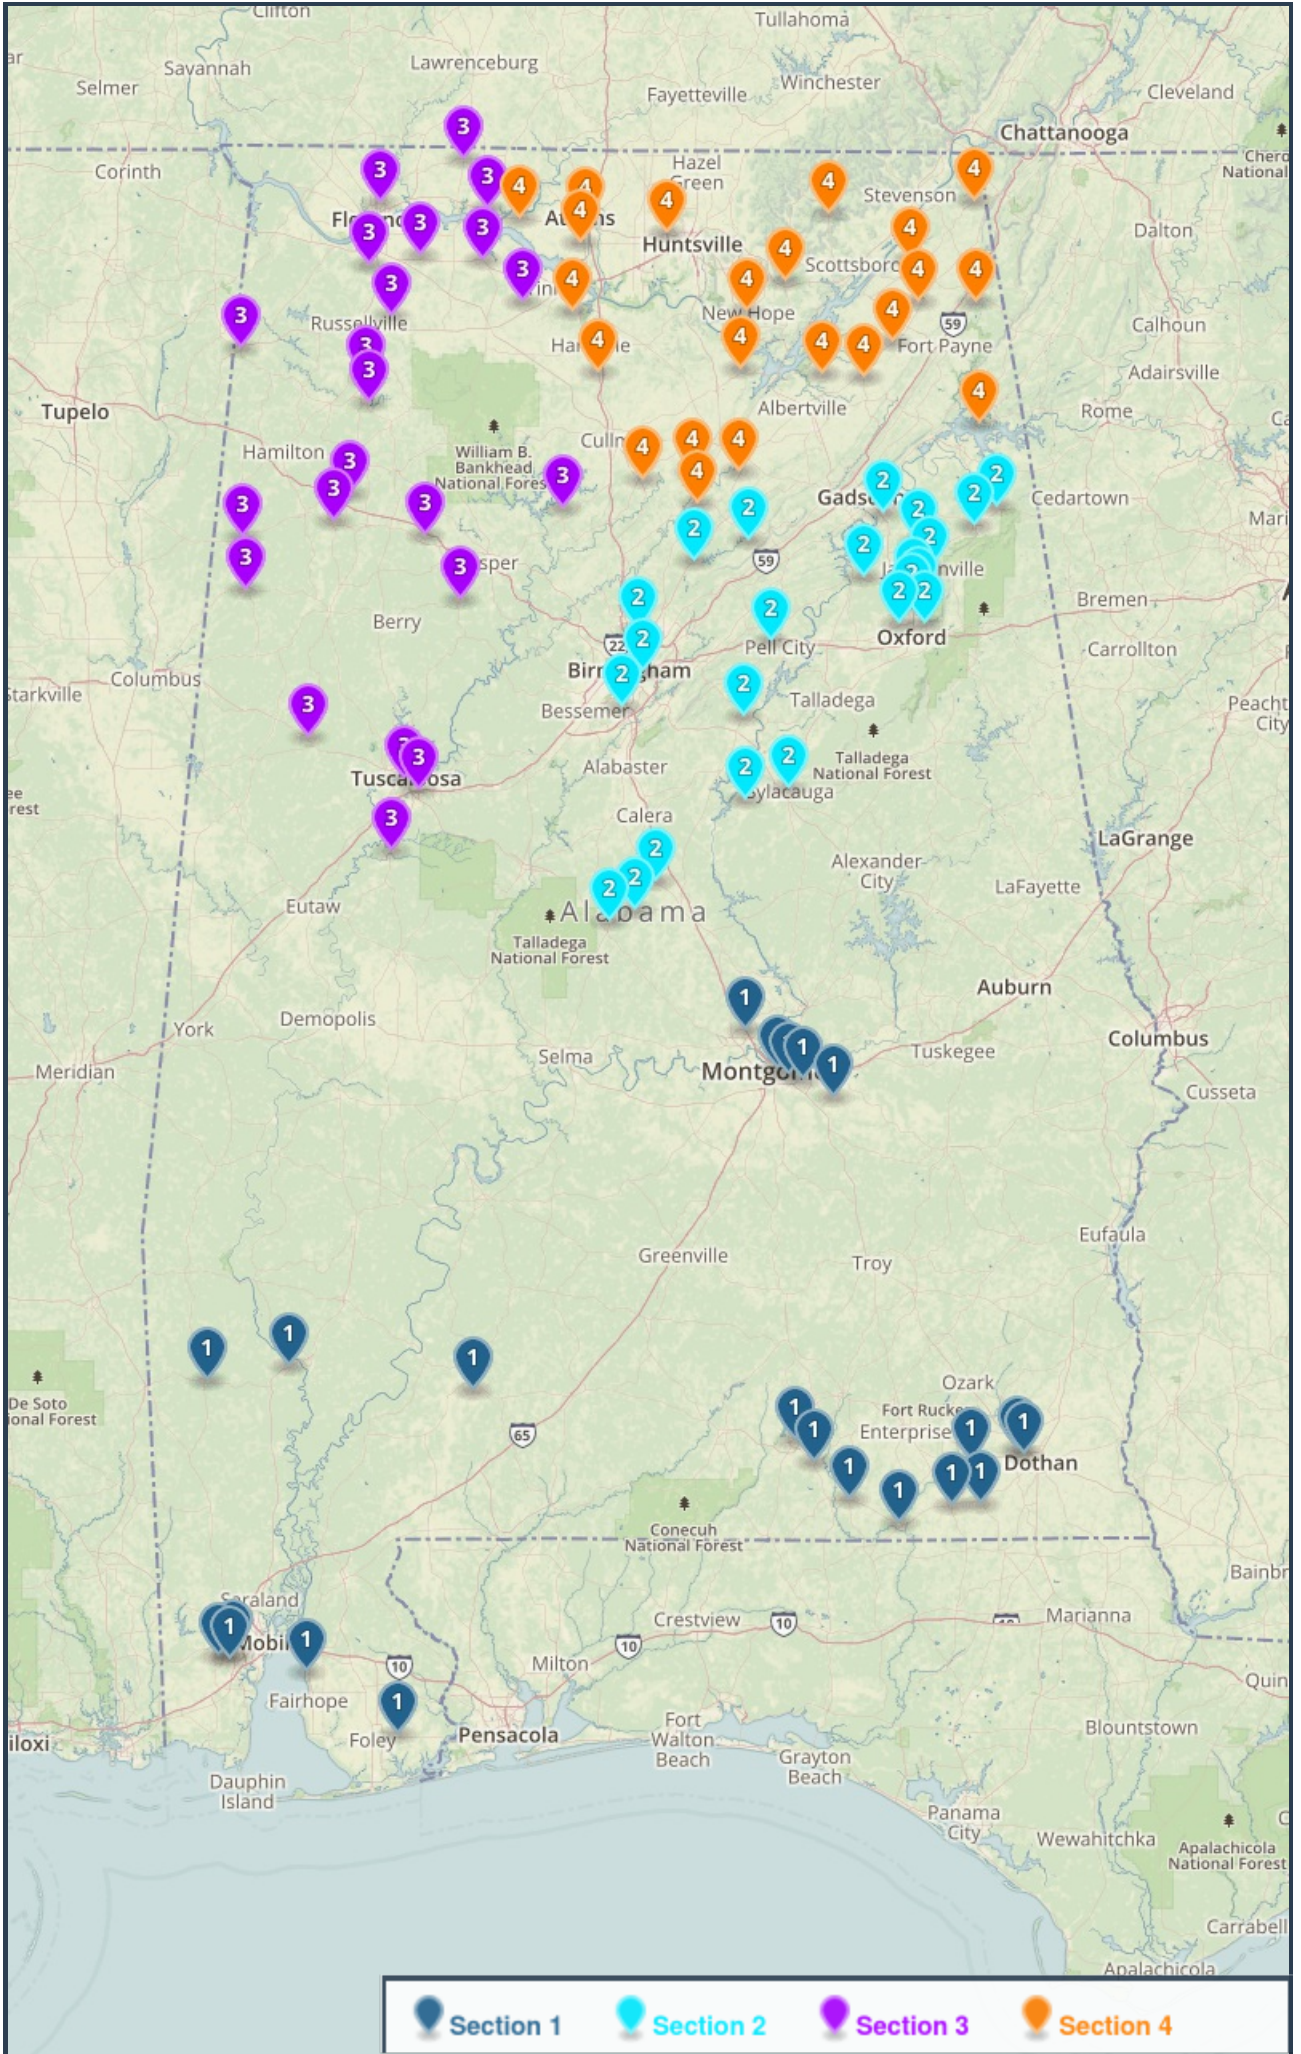

Girls Golf 1A-3A Girls New (89 Schools)

● Section 1 (22)
 ● Section 2 (23)
 ● Section 3 (22)
 ● Section 4 (22)

Section 1

- Bayside Academy
- Cottage Hill Christian Academy (WC)
- Elberta High School
- Excel High School
- Geneva County High School
- Geneva High School
- Houston Academy
- Kinston High School
- Leroy High School
- Mobile Christian School
- Opp High School
- Pike Road Historical School
- Prattville Christian Academy
- Providence Christian School
- Saint James High School
- Samson High School
- Slocomb High School
- St. Luke's Episcopal School
- The Montgomery Academy
- Washington, Booker T. Magnet School
- Washington County High School
- Wicksburg High School

Section 2

- Altamont School
- Appalachian High School
- Comer, B.B. High School
- Donoho School
- Fayetteville High School
- Fultondale High School
- Glencoe High School
- Heritage Christian School
- Isabella High School
- Jacksonville Christian Academy
- Maplesville High School
- Ohatchee High School
- Piedmont High School
- Pleasant Valley High School
- Sacred Heart Catholic School (ANB)
- Saks High School
- Southeastern School
- Spring Garden High School
- Thorsby High School
- Victory Christian School
- Vincent Middle High School
- Walter Wellborn High School
- Weaver High School

Section 3

- Brilliant High School
- Carbon Hill High School
- Colbert County High School
- Colbert Heights High School
- Cold Springs High School
- East Lawrence High School
- Gordo High School
- Hale County High School
- Holy Spirit Catholic High School
- Lamar County High School
- Lauderdale County High School
- Lexington High School
- Mars Hill Bible School
- Oakman High School

- Phil Campbell High School
- Phillips High School
- R. A. Hubbard High School
- Red Bay High School
- Sulligent High School
- Tharptown High School
- The Capitol School
- Winfield High School

Section 4