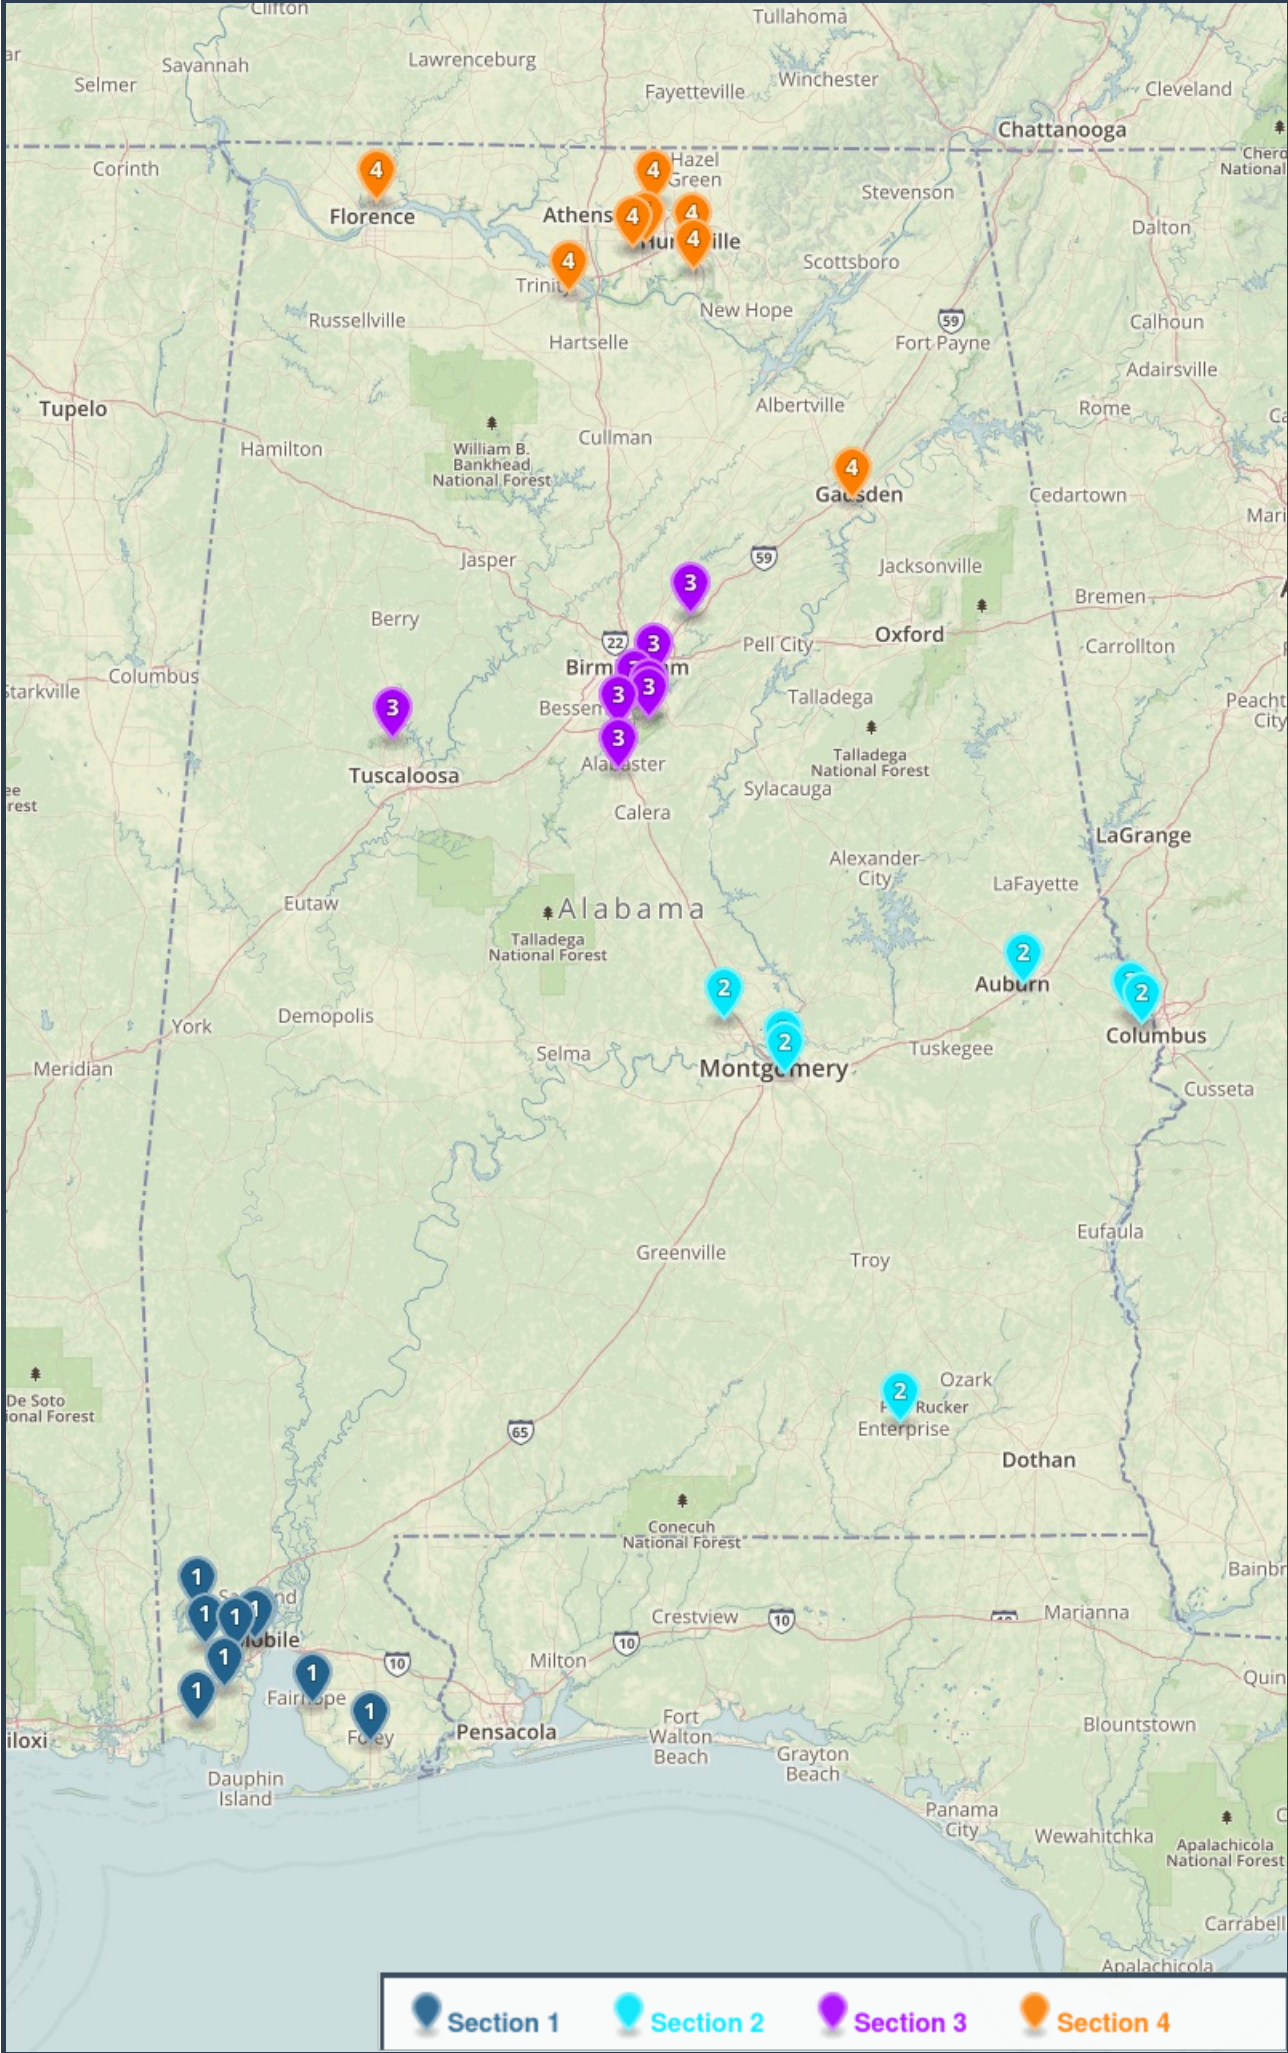

Cross Country 7A Boys/Girls (32 Schools)

Section 1

- Alma Bryant High School
- Baker High School
- Davidson High School
- Fairhope High School
- Foley High School
- Mary G. Montgomery High School
- McGill-Toolen High School
- Murphy High School
- Theodore High School

Section 2

- Auburn High School
- Central High School, P. C.
- Enterprise High School
- Jeff Davis High School
- Lee, R.E. High School
- Prattville High School
- Smiths Station High School

Section 3

- Hewitt-Trussville High School
- Hoover High School
- Mountain Brook High School
- Oak Mountain High School
- Spain Park High School
- Thompson High School
- Tuscaloosa County High School
- Vestavia Hills High School

Section 4

- Austin High School
- Bob Jones High School
- Florence High School
- Gadsden City High School
- Grissom High School
- Huntsville High School
- James Clemens High School
- Sparkman High School