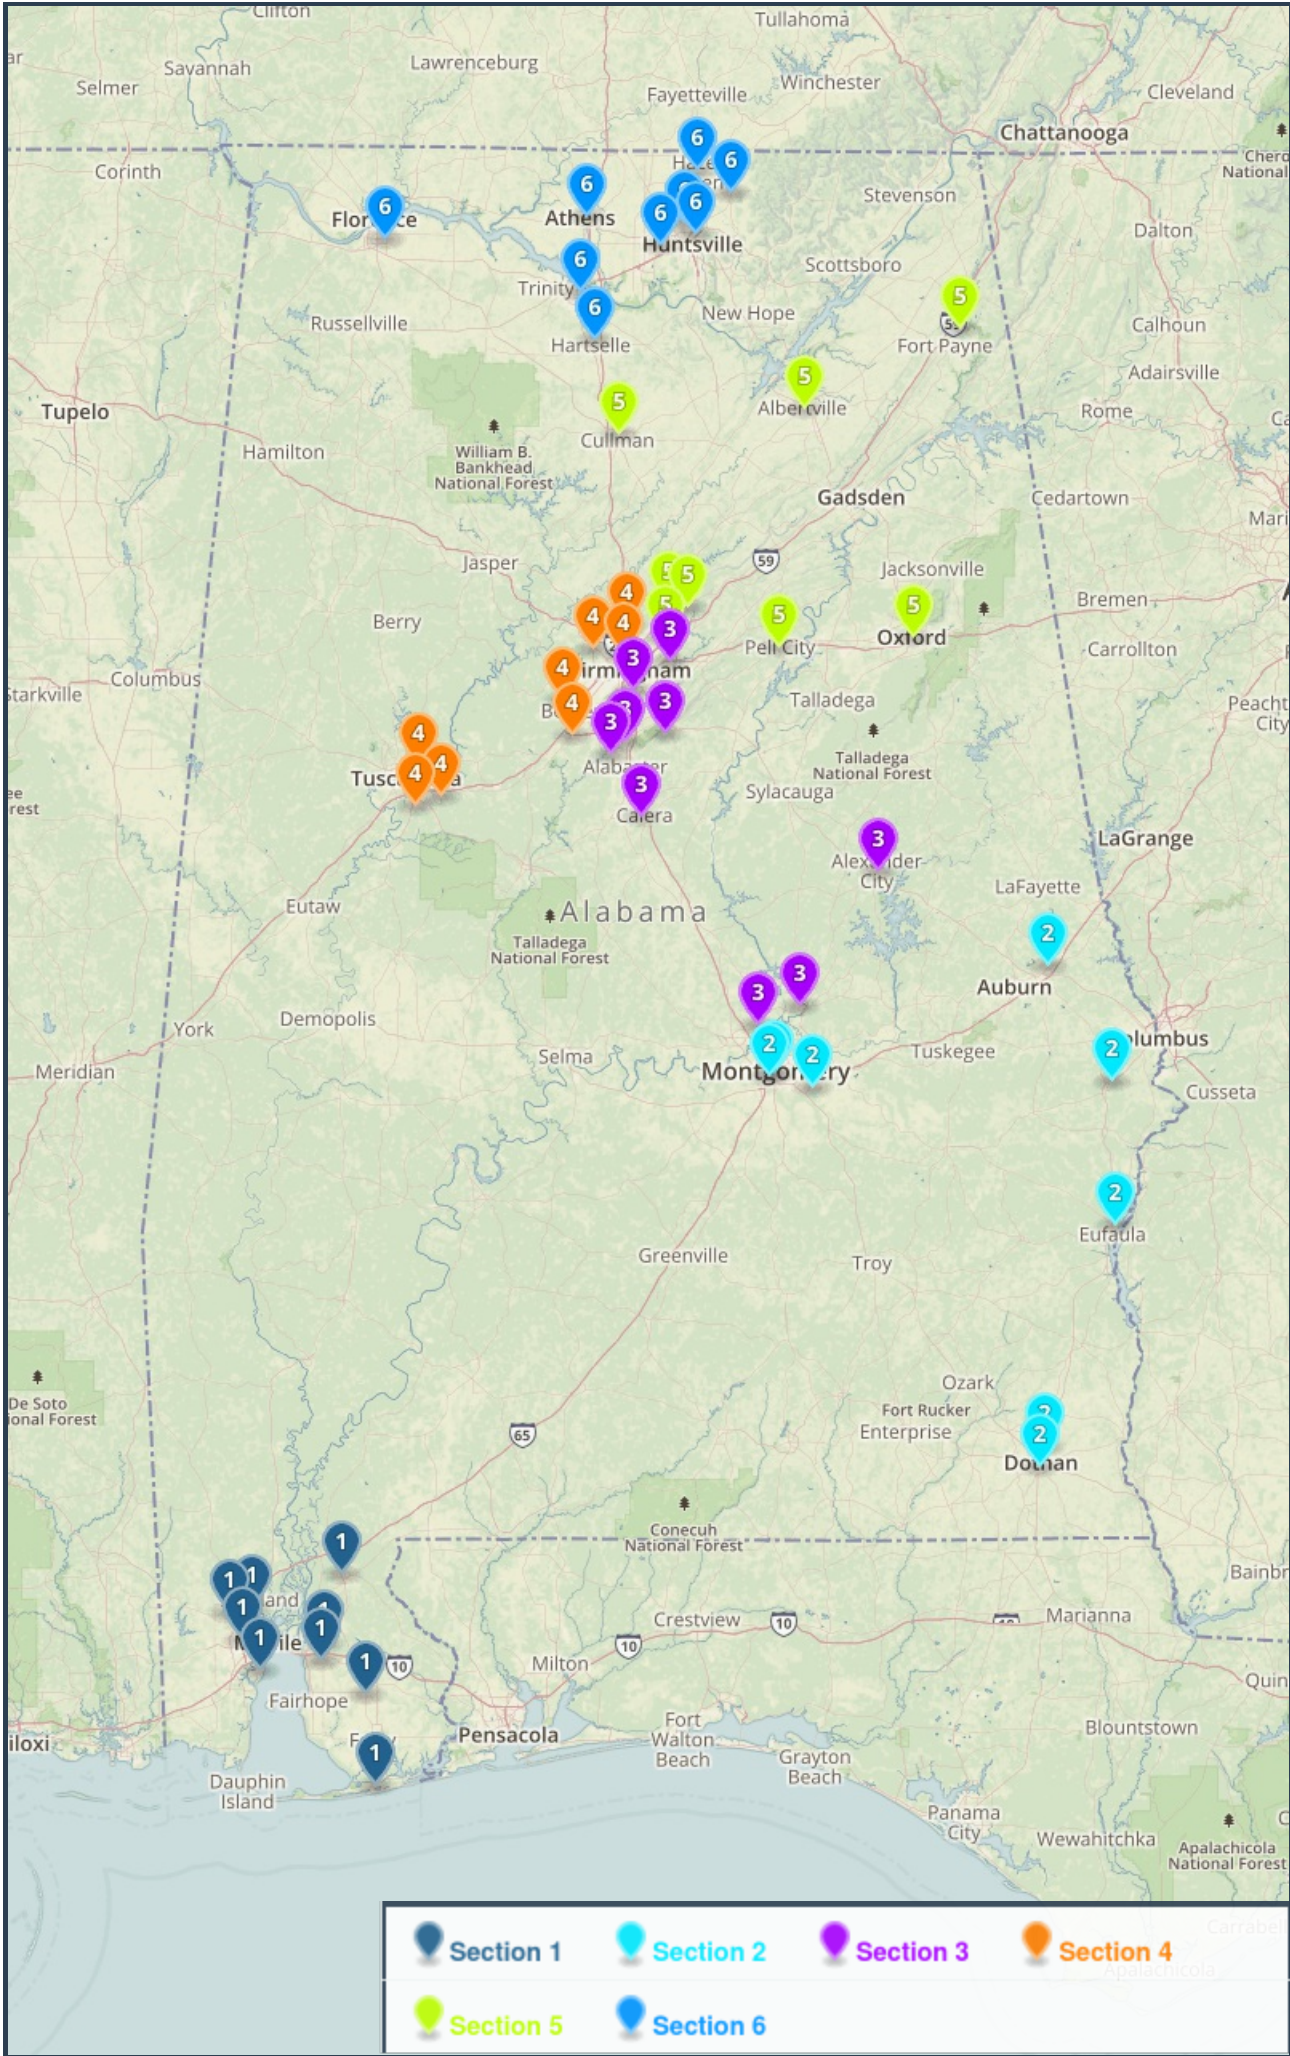

# Cross Country 6A Boys/Girls (51 Schools)

(8)

(9)

**Section 1**

- Baldwin County High School
- B.C. Rain High School
- Daphne High School
- Gulf Shores High School
- Mattie T. Blount High School
- Robertsdale High School
- Saraland High School
- Spanish Fort High School
- St. Paul's Episcopal School

**Section 2**

- Carver, G. W. High School, (MGM)
- Dothan High School
- Eufaula High School
- Lanier, Sidney High School
- Northview High School
- Opelika High School
- Park Crossing High School
- Russell County High School

**Section 3**

- Benjamin Russell High School
- Calera High School
- Chelsea High School
- Helena High School
- Homewood High School
- Pelham High School
- Shades Valley High School
- Stanhope Elmore High School
- Wetumpka High School

**Section 6**

- Athens High School
- Buckhorn High School
- Columbia High School
- Decatur High School
- Hartselle High School
- Hazel Green High School
- Lee High School, Huntsville
- Mae Jemison High School