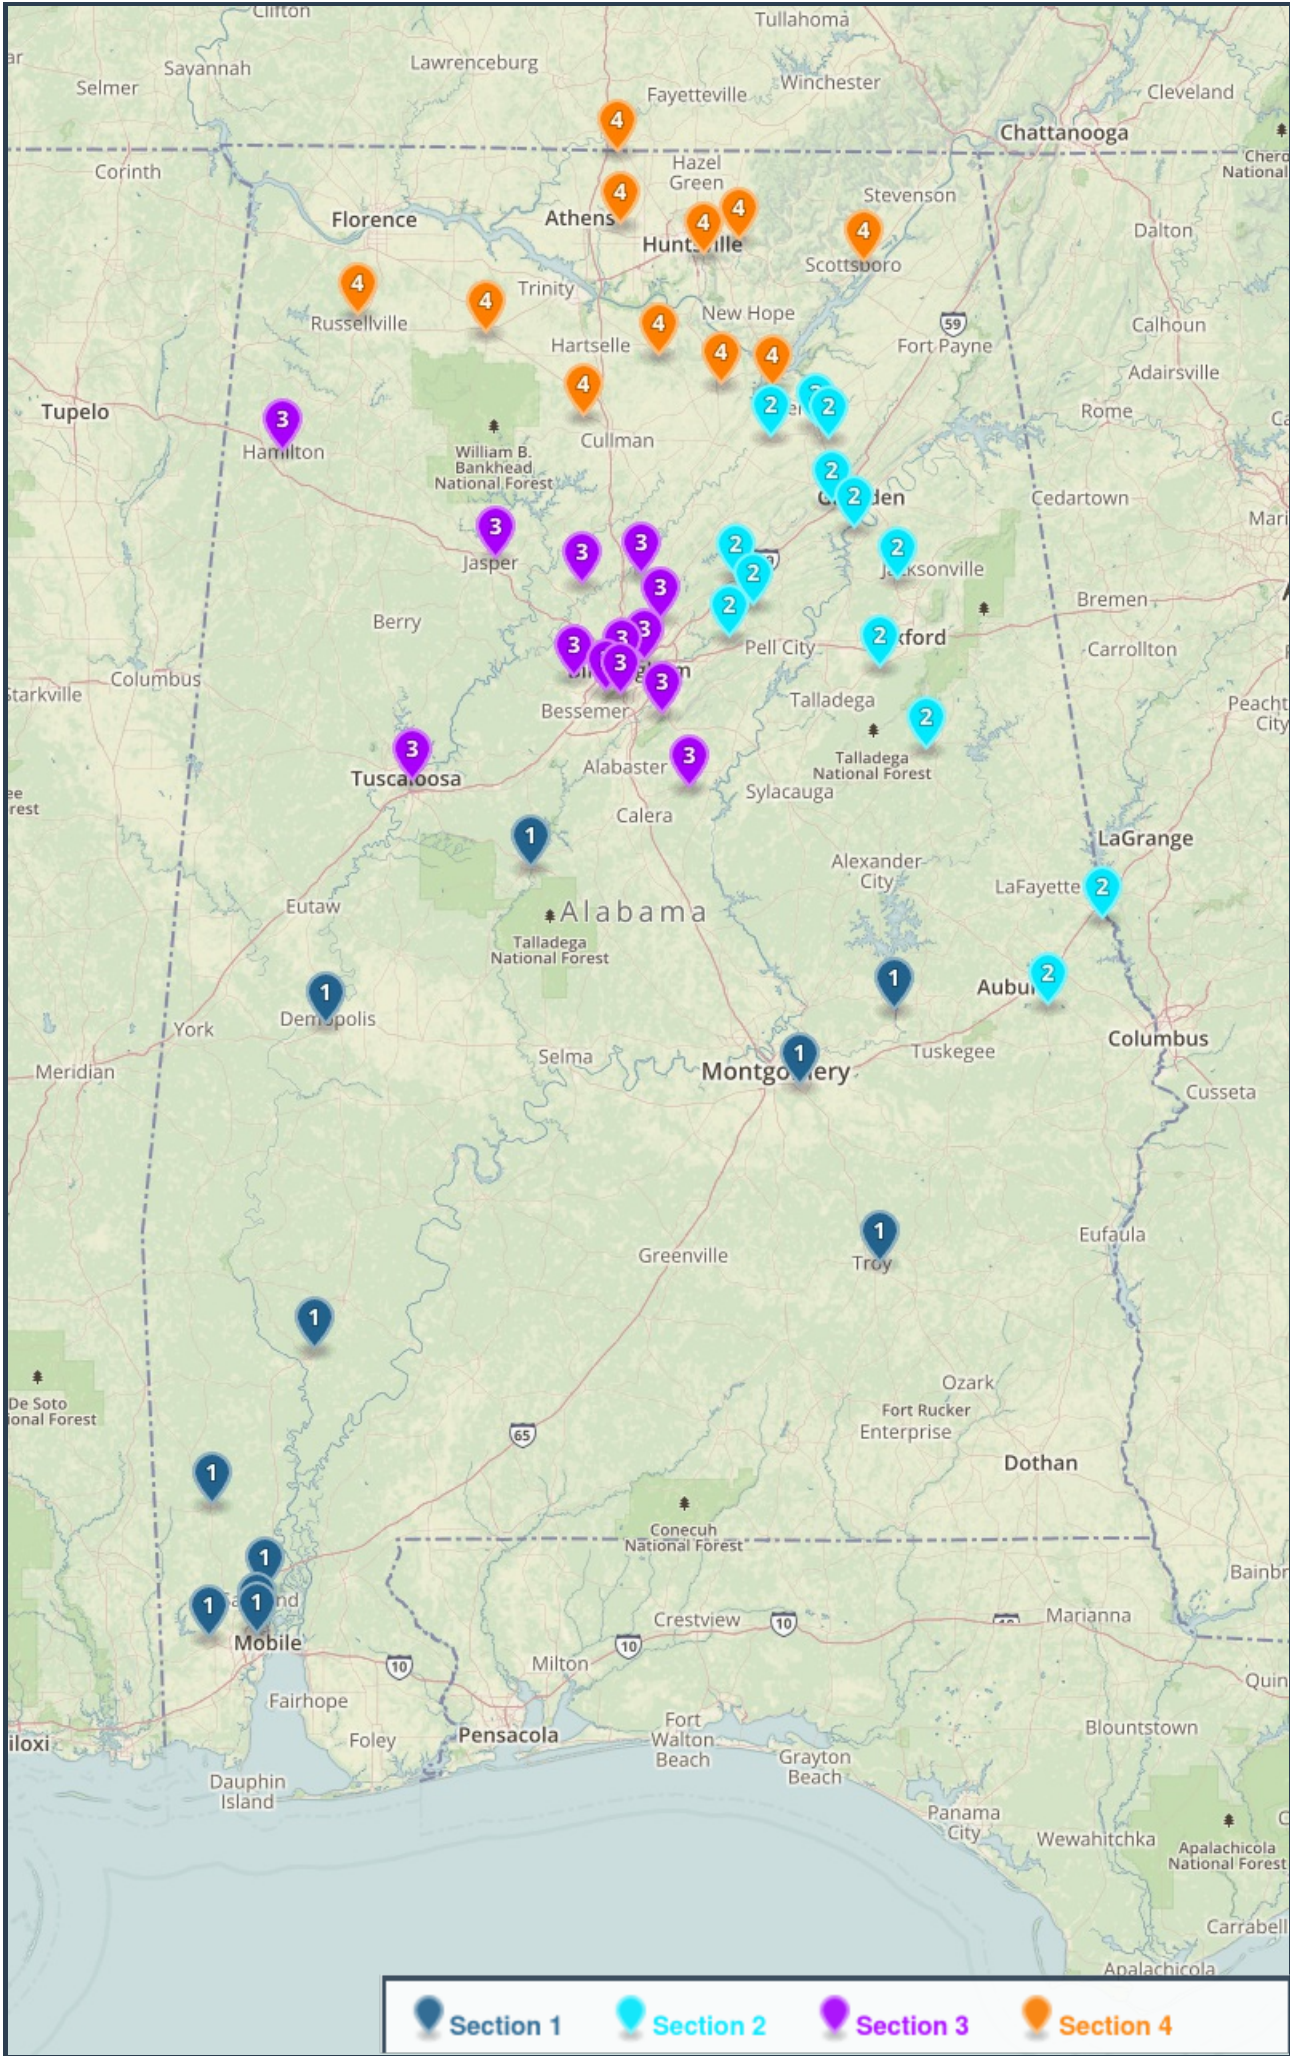

# Cross Country 5A Boys/Girls (48 Schools)

(11)

(13)

(13)

(11)

### **Section 1**

- Bibb County High School
- Brewbaker Tech. Magnet High S
- Charles Henderson High School
- Citronelle High School
- Demopolis High School
- Faith Academy
- Jackson High School
- LeFlore Magnet High School
- Satsuma High School
- Tallasse High School
- Vigor High School

### **Section 3**

- Briarwood Christian School
- Center Point High School
- Central High School, Tusc.
- Corner High School
- Hamilton High School
- Jasper High School
- John Carroll Catholic High School
- Mortimer Jordan High School
- Parker, A.H. High School
- Pleasant Grove High School
- Shelby County High School
- Wenonah High School
- Woodlawn High School

### **Section 4**

- Arab High School
- Ardmore High School
- Brewer, A. P. High School
- East Limestone High School
- Guntersville High School
- Lawrence County High School
- Madison County High School
- Randolph School
- Russellville High School
- Scottsboro High School
- West Point High School