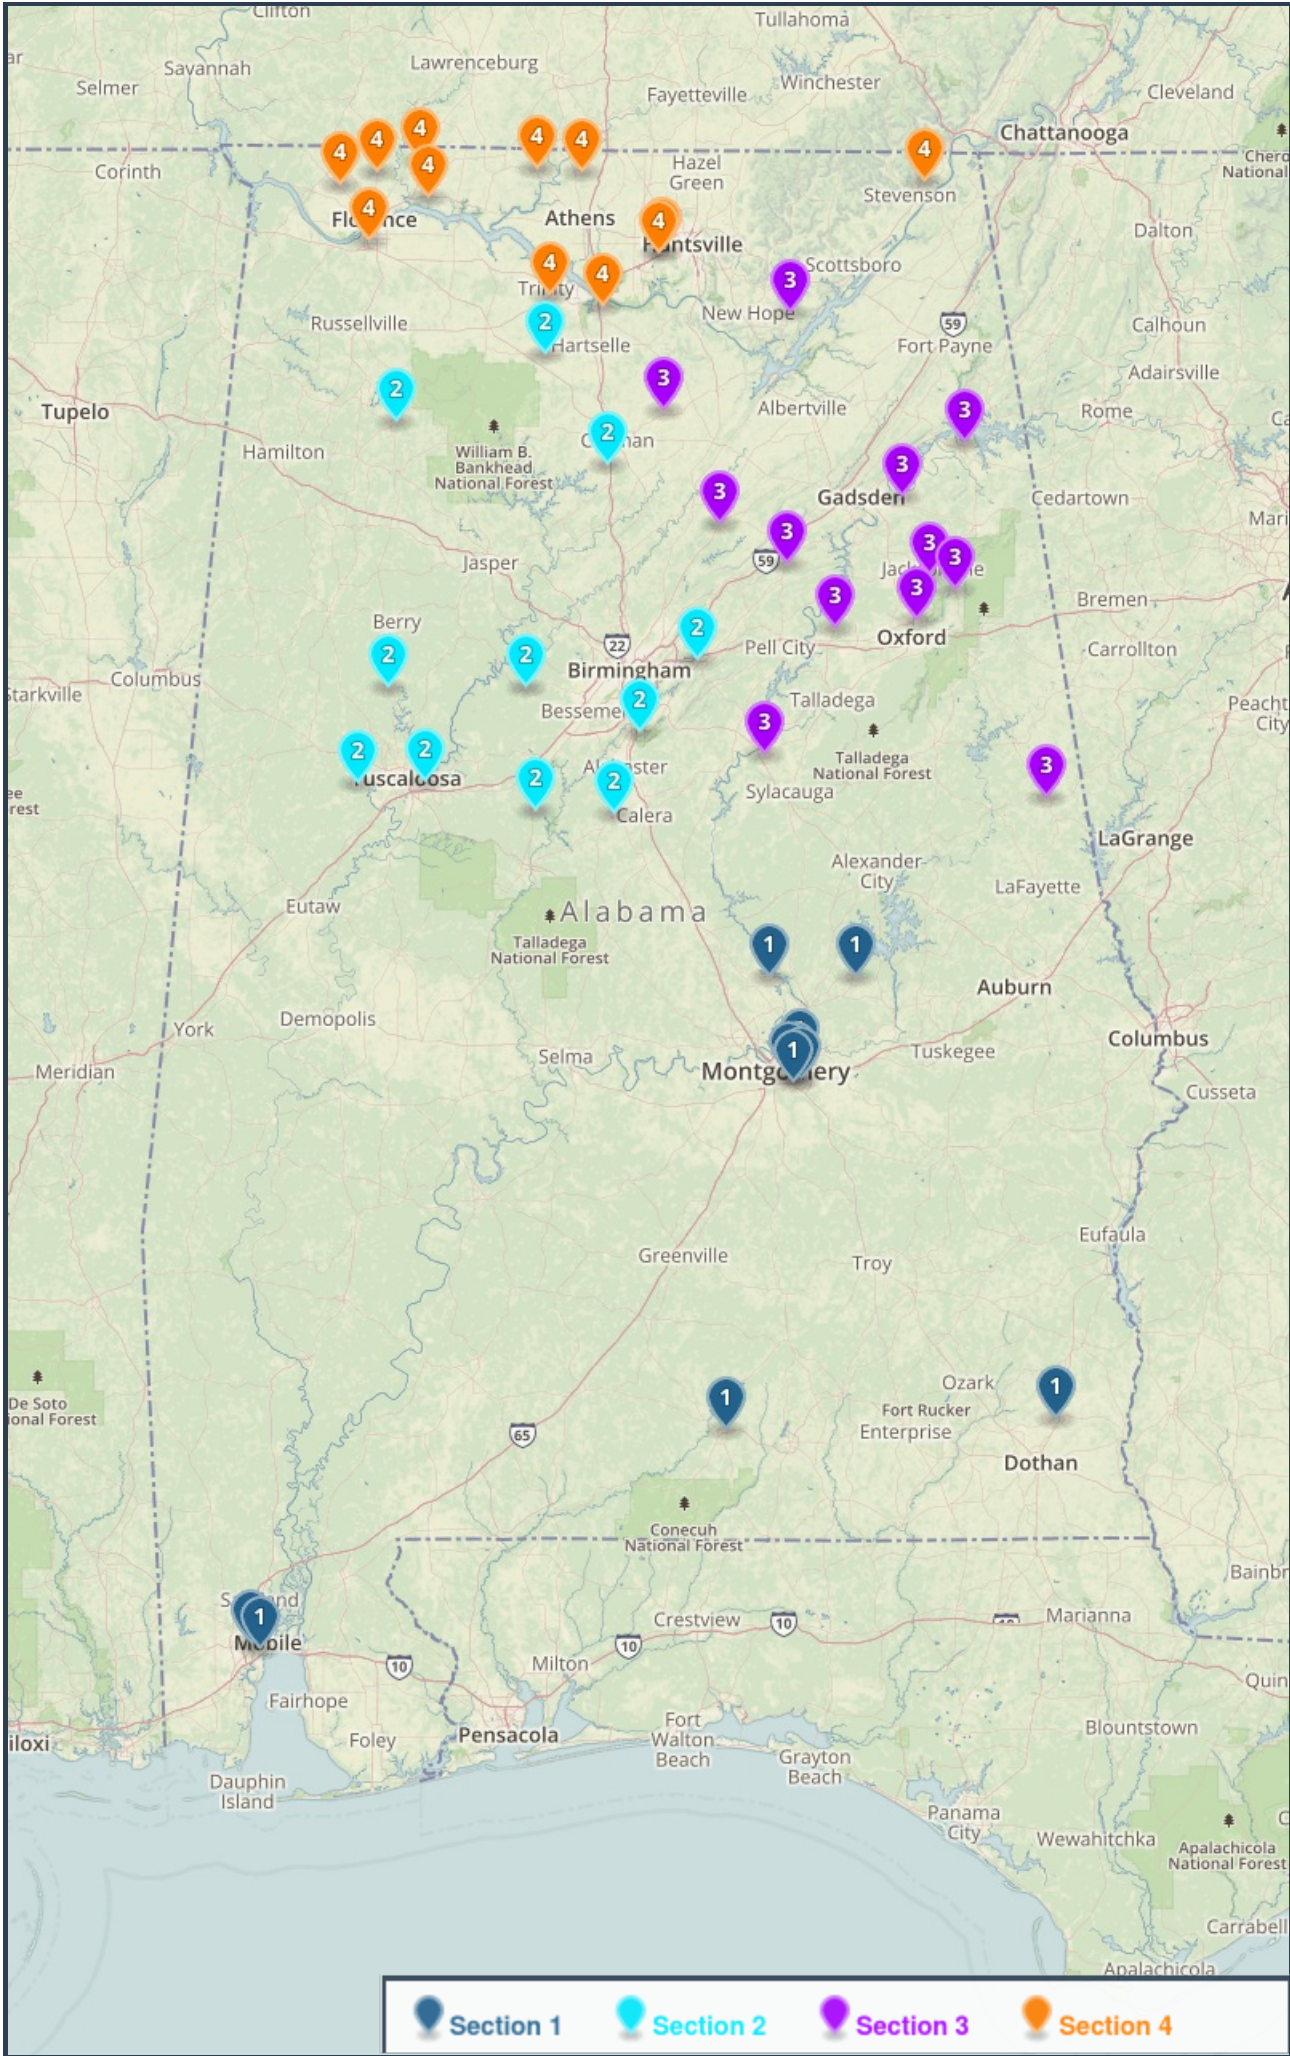

Cross Country 4A Boys/Girls (46 Schools)

(11)

(11)

(12)

(12)

Section 1

- Alabama Christian Academy
- Andalusia High School
- Elmore County High School
- Headland High School
- Holtville High School
- LAMP
- Montgomery Catholic School
- The Montgomery Academy
- Trinity Presbyterian School
- UMS-Wright Prep School
- Williamson High School

Section 2

- American Christian Academy
- Danville High School
- Good Hope High School
- Haleyville High School
- Indian Springs School
- Leeds High School
- Montevallo High School
- Northside High School
- Oak Grove High School
- Sipsey Valley High School
- West Blocton High School

Section 3

- Anniston High School
- Ashville High School
- Cherokee County High School
- Childersburg High School
- DAR, Kate D. Smith High School
- Fairview High School
- Handley High School
- Hokes Bluff High School
- Jacksonville High School
- Lincoln High School
- Oneonta High School
- White Plains High School

Section 4

- Brooks High School
- Central High School, Flor.
- Deshler High School
- Elkmont High School
- Madison Academy
- North Jackson High School
- Priceville High School
- Rogers High School
- St. John Paul II Catholic School
- West Limestone High School
- West Morgan High School
- Wilson High School