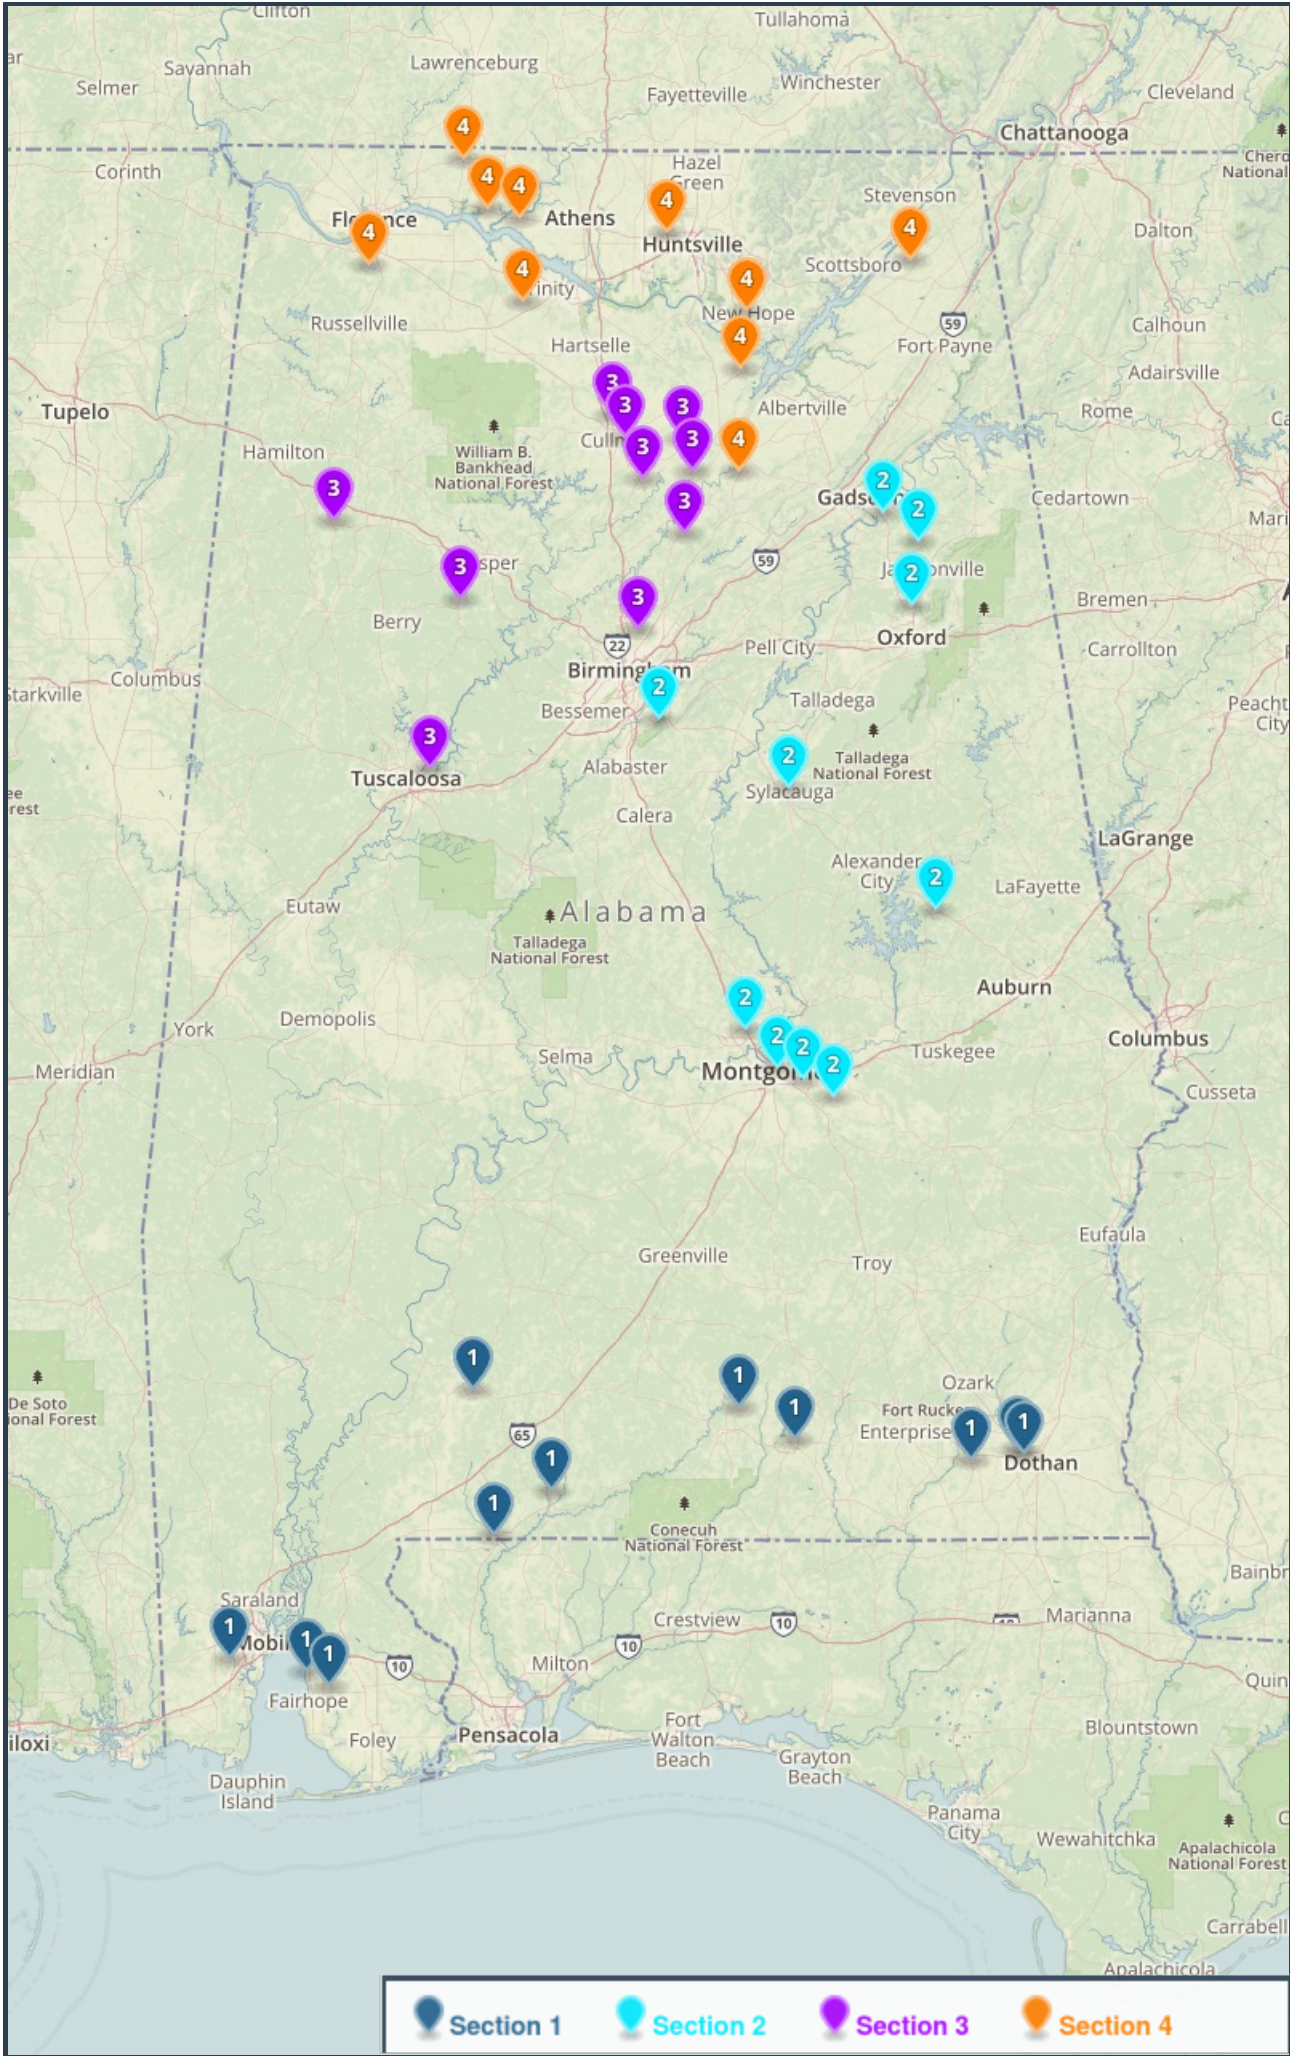

# Cross Country 3A Boys/Girls (41 Schools)

(11)

(10)

(10)

(10)

**Section 1**

- Bayside Academy
- Excel High School
- Flomaton High School
- Houston Academy
- Miller, T.R. High School
- Mobile Christian School
- Opp High School
- Providence Christian School
- St. Michael Catholic High School
- Straughn High School
- Wicksburg High School

**Section 2**

- Comer, B.B. High School
- Dadeville High School
- Glencoe High School
- Pike Road Historical School
- Pleasant Valley High School
- Prattville Christian Academy
- Saint James High School
- Saks High School
- Washington, Booker T. Magnet School
- Westminster School at Oak Mountain

**Section 3**

- Fultondale High School
- Hanceville High School
- Holly Pond High School
- Holt High School
- Locust Fork High School
- Oakman High School
- Pennington, J.B. High School
- Saint Bernard Preparatory School
- Vinemont High School
- Winfield High School

**Section 4**

- Brindlee Mountain High School
- Clements High School
- Colbert Heights High School
- East Lawrence High School
- Lauderdale County High School
- Lexington High School
- New Hope High School
- Pisgah High School
- Susan Moore High School
- Westminster Christian Academy