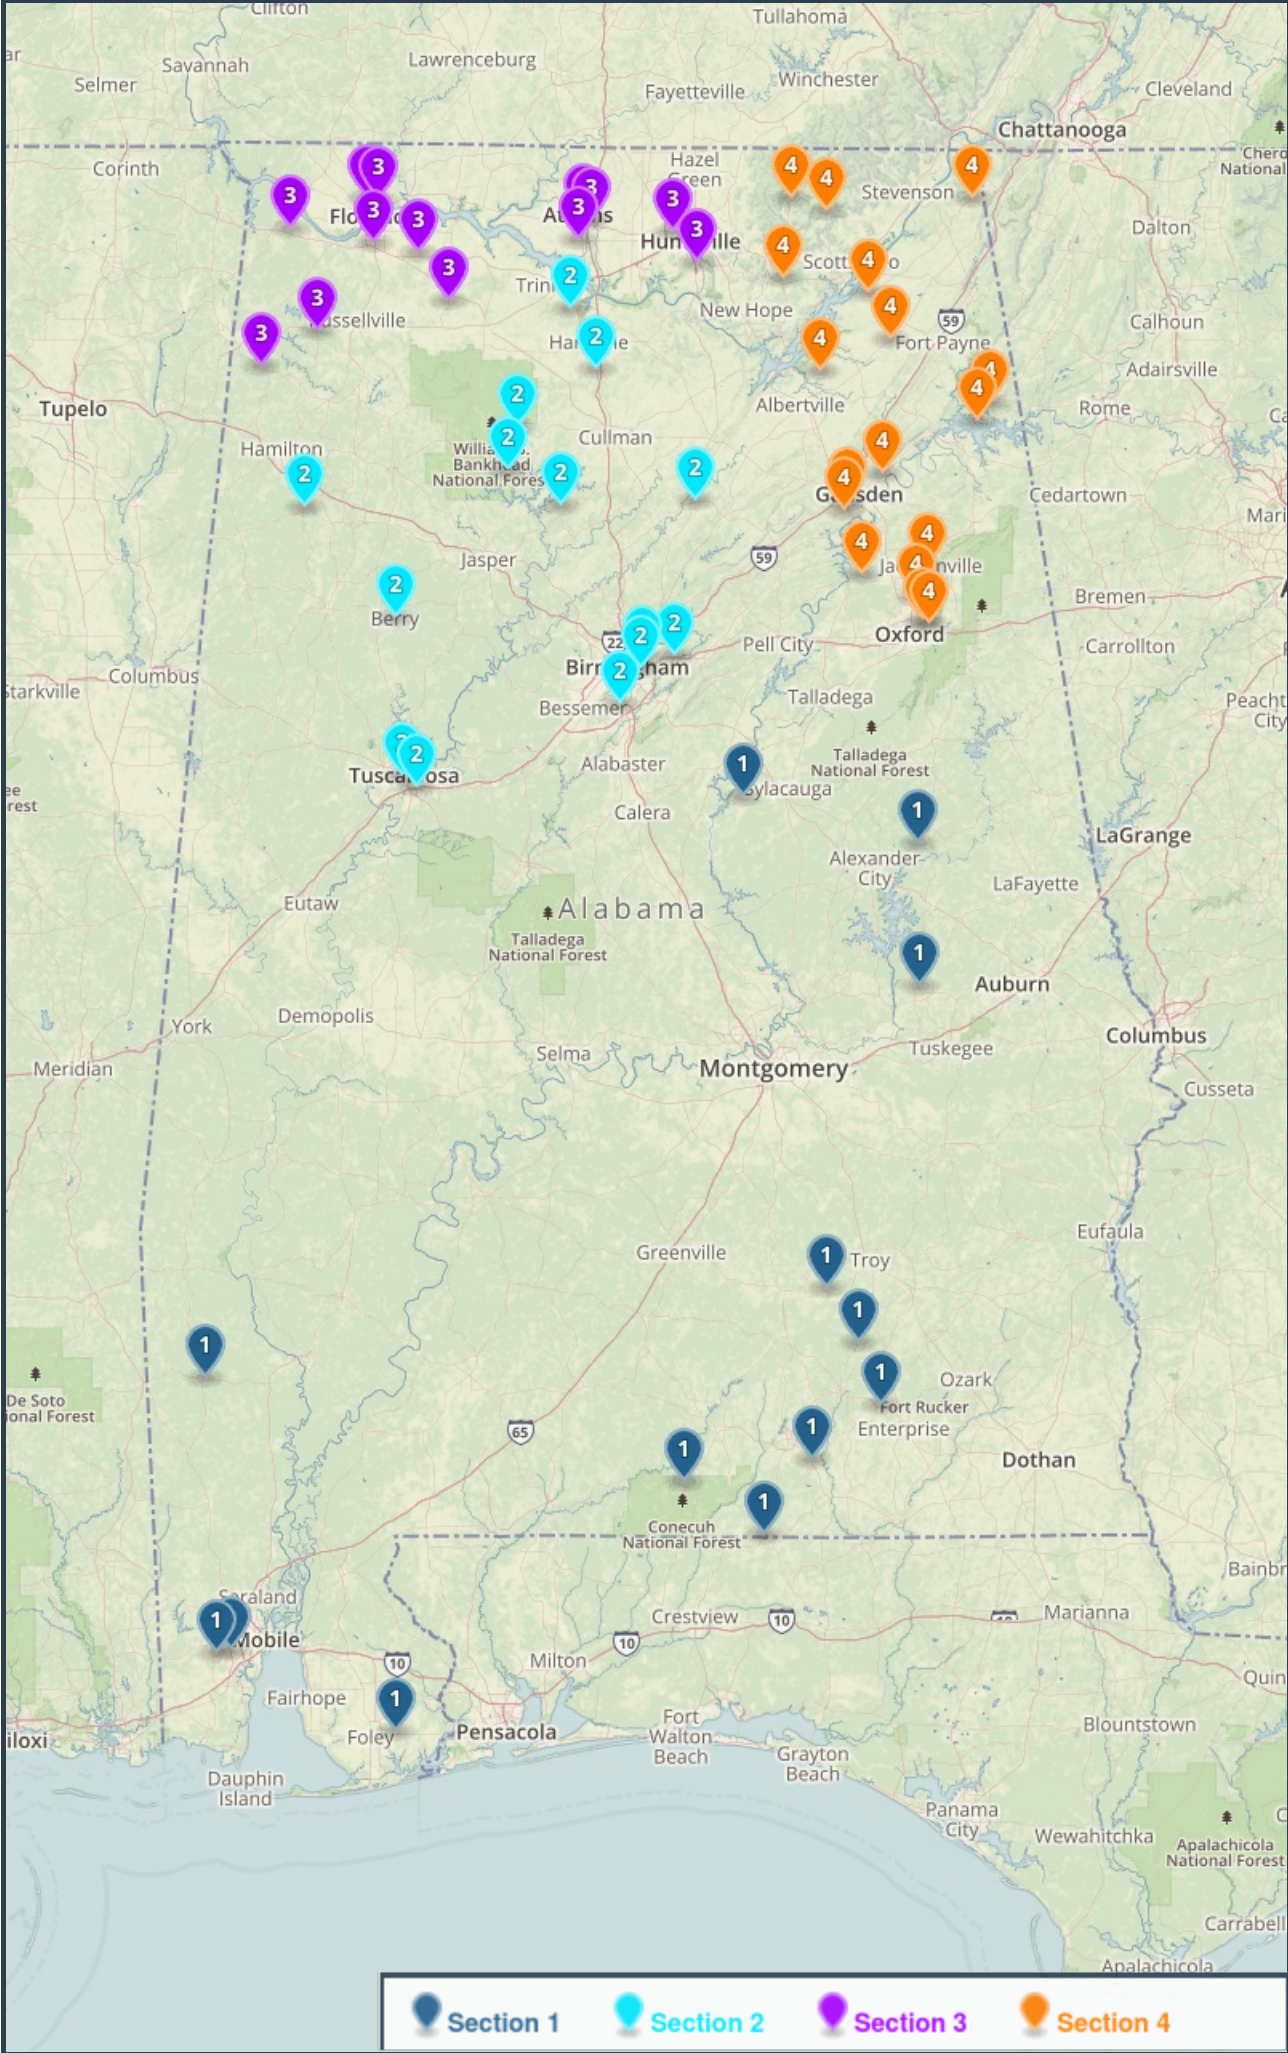

# Cross Country 1A-2A Boys/Girls (57 Schools)

(13)

(14)

(13)

(17)

### **Section 1**

- Cottage Hill Christian Academy (WC)
- Elberta High School
- Fayetteville High School
- Florala High School
- Goshen High School
- Horseshoe Bend High School
- Kinston High School
- New Brockton High School
- Pleasant Home High School
- Reeltown High School
- St. Luke's Episcopal School
- Washington County High School
- Zion Chapel High School

### **Section 2**

- Addison High School
- Altamont School
- Berry High School
- Cleveland High School
- Cold Springs High School
- Cornerstone Schools of Alabama
- Decatur Heritage Christian Academy
- Falkville High School
- Heritage Christian School
- Holy Spirit Catholic High School
- Jefferson Christian Academy
- Marion County High School
- Meek High School
- The Capitol School

### **Section 3**

- Athens Bible School
- Belgreen High School
- Cherokee High School
- Colbert County High School
- Covenant Christian School (Tuscumbia)
- Hatton High School
- Lindsay Lane Christian Academy
- Mars Hill Bible School
- Oakwood Adventist Academy
- Shoals Christian School
- Tanner High School
- Vina High School
- Whitesburg Christian Academy