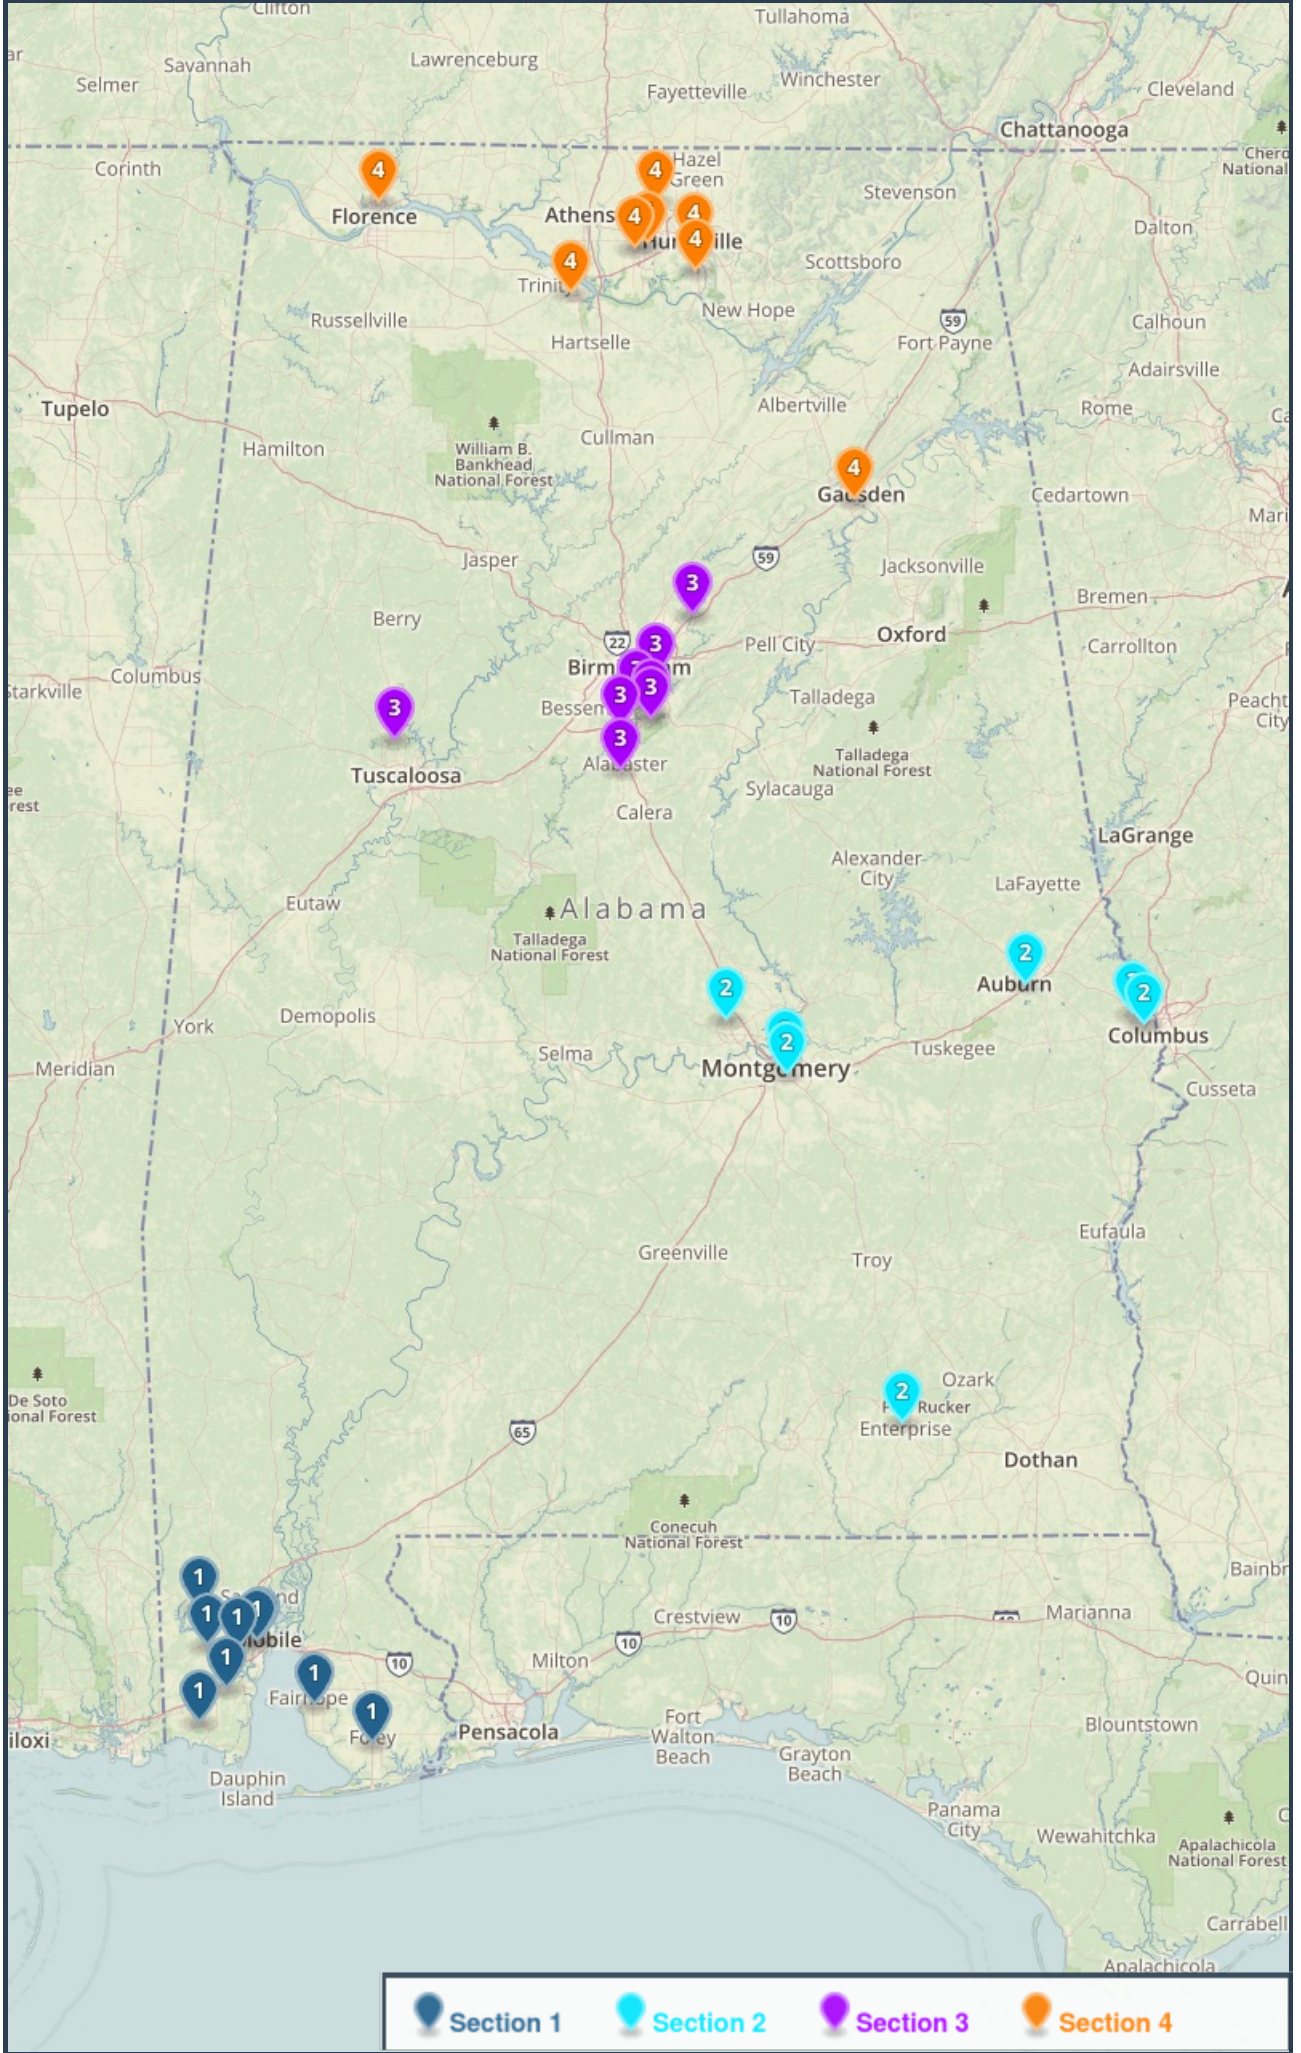

Golf 7A Boys (32 Schools)

(9)

(7)

(8)

(8)

Section 1

- Alma Bryant High School
- Baker High School
- Davidson High School
- Fairhope High School
- Foley High School
- Mary G. Montgomery High School
- McGill-Toolen High School
- Murphy High School
- Theodore High School

Section 2

- Auburn High School
- Central High School, P. C.
- Enterprise High School
- Jeff Davis High School
- Lee, R.E. High School
- Prattville High School
- Smiths Station High School

Section 3

- Hewitt-Trussville High School
- Hoover High School
- Mountain Brook High School
- Oak Mountain High School
- Spain Park High School
- Thompson High School
- Tuscaloosa County High School
- Vestavia Hills High School

Section 4

- Austin High School
- Bob Jones High School
- Florence High School
- Gadsden City High School
- Grissom High School
- Huntsville High School
- James Clemens High School
- Sparkman High School