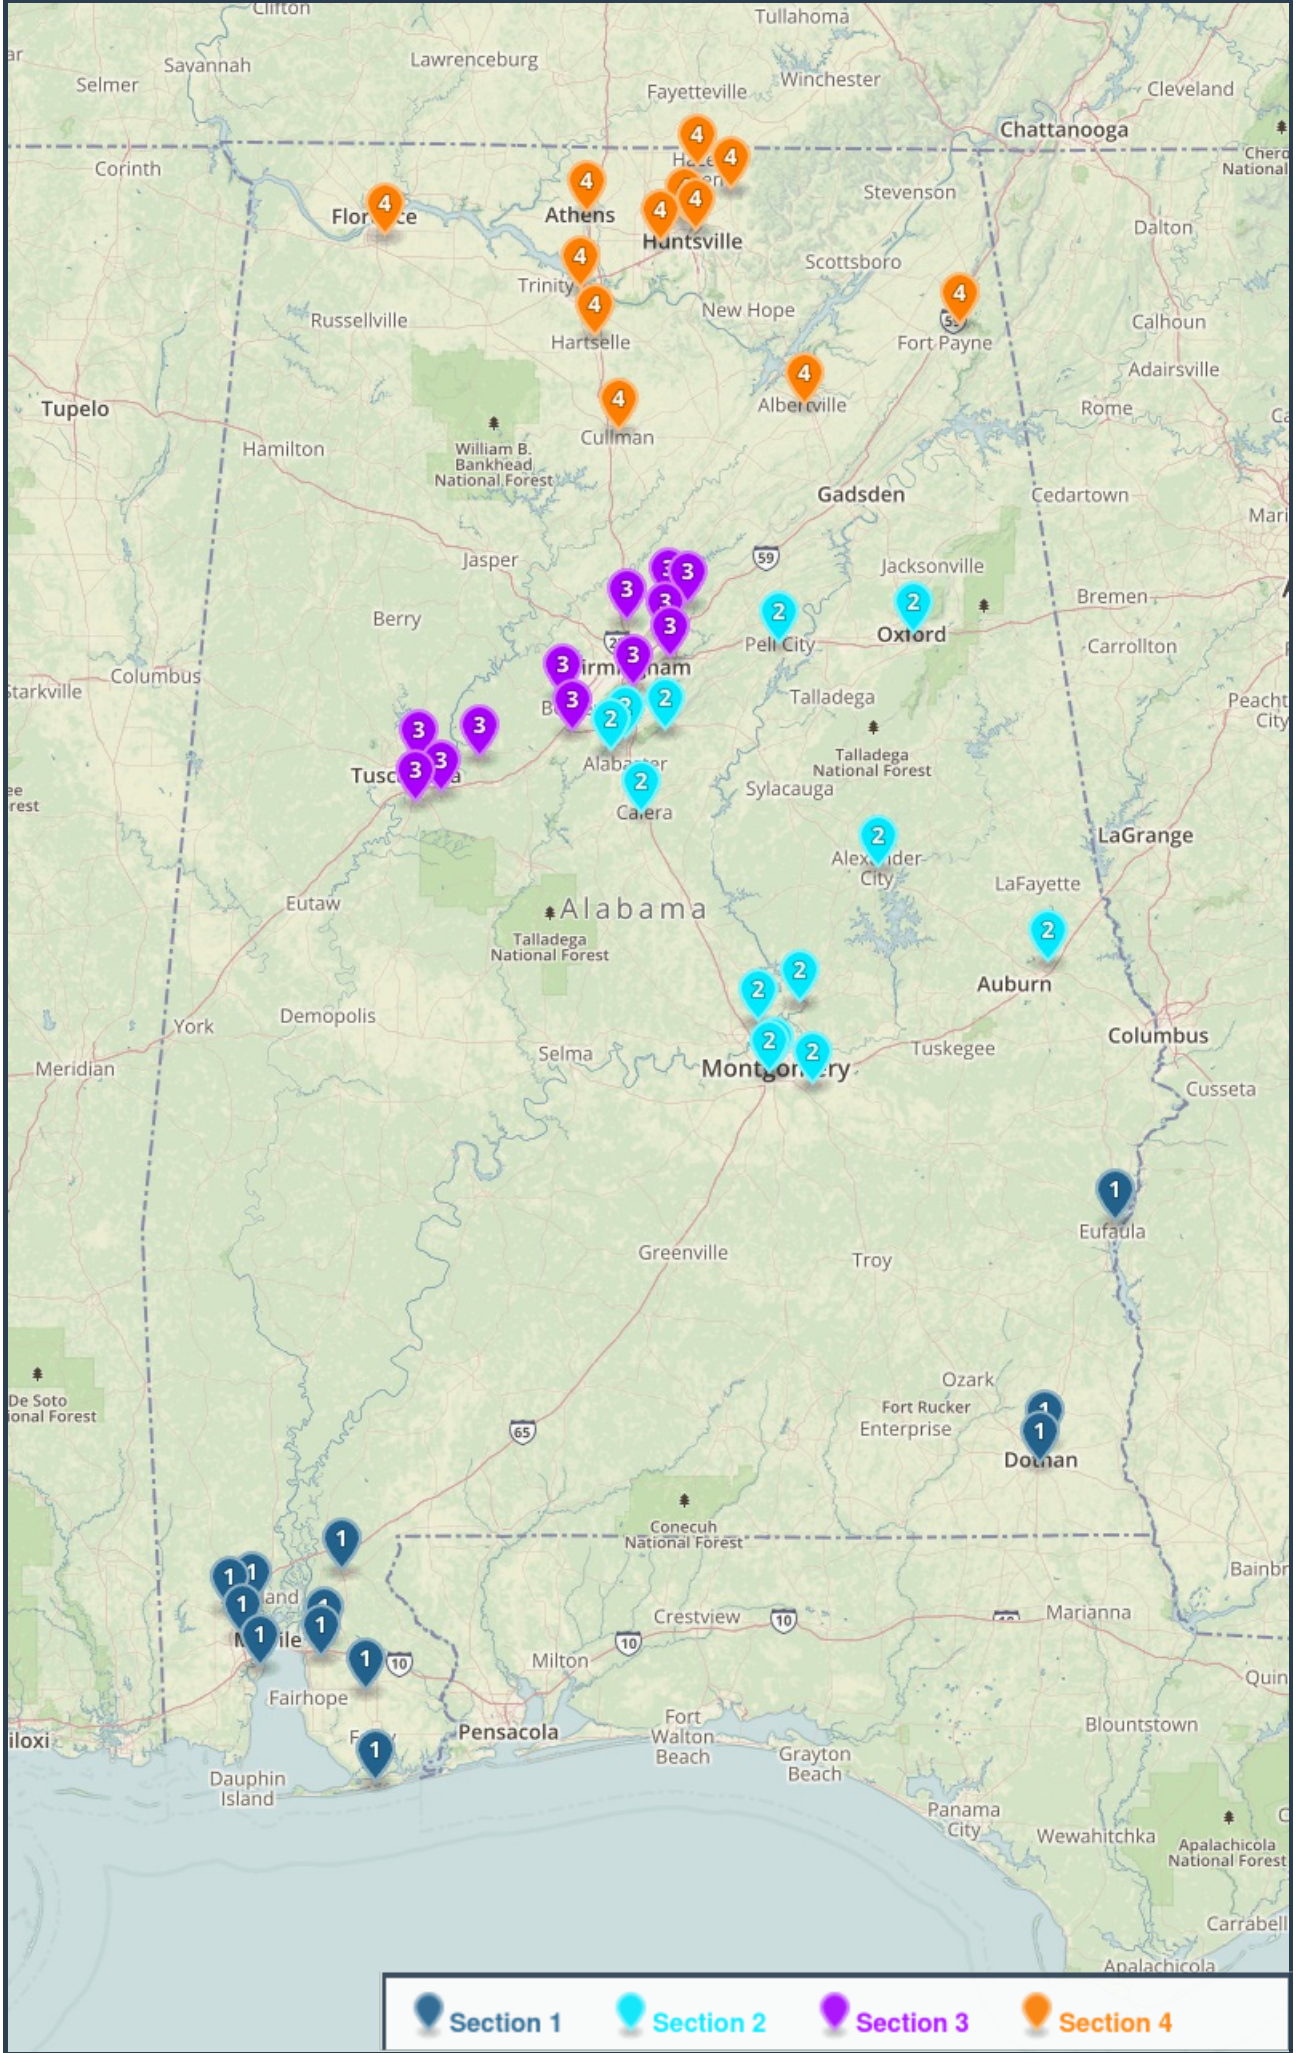

Golf 6A Boys (49 Schools)

(12)

(13)

(12)

(12)

Section 1

- Baldwin County High School
- B.C. Rain High School
- Daphne High School
- Dothan High School
- Eufaula High School
- Gulf Shores High School
- Mattie T. Blount High School
- Northview High School
- Robertsdale High School
- Saraland High School
- Spanish Fort High School
- St. Paul's Episcopal School

Section 2

- Benjamin Russell High School
- Calera High School
- Carver, G. W. High School, (MGM)
- Chelsea High School
- Helena High School
- Lanier, Sidney High School
- Opelika High School
- Oxford High School
- Park Crossing High School
- Pelham High School
- Pell City High School
- Stanhope Elmore High School
- Wetumpka High School

Section 3

- Brookwood High School
- Clay-Chalkville High School
- Gardendale High School
- Hillcrest High School, Tusc.
- Homewood High School
- Hueytown High School
- Huffman High School
- McAdory High School
- Northridge High School
- Paul Bryant High School
- Pinson Valley High School
- Shades Valley High School

Section 4

- Albertville High School
- Athens High School
- Buckhorn High School
- Columbia High School
- Cullman High School
- Decatur High School
- Fort Payne High School
- Hartselle High School
- Hazel Green High School
- Lee High School, Huntsville
- Mae Jemison High School
- Muscle Shoals High School