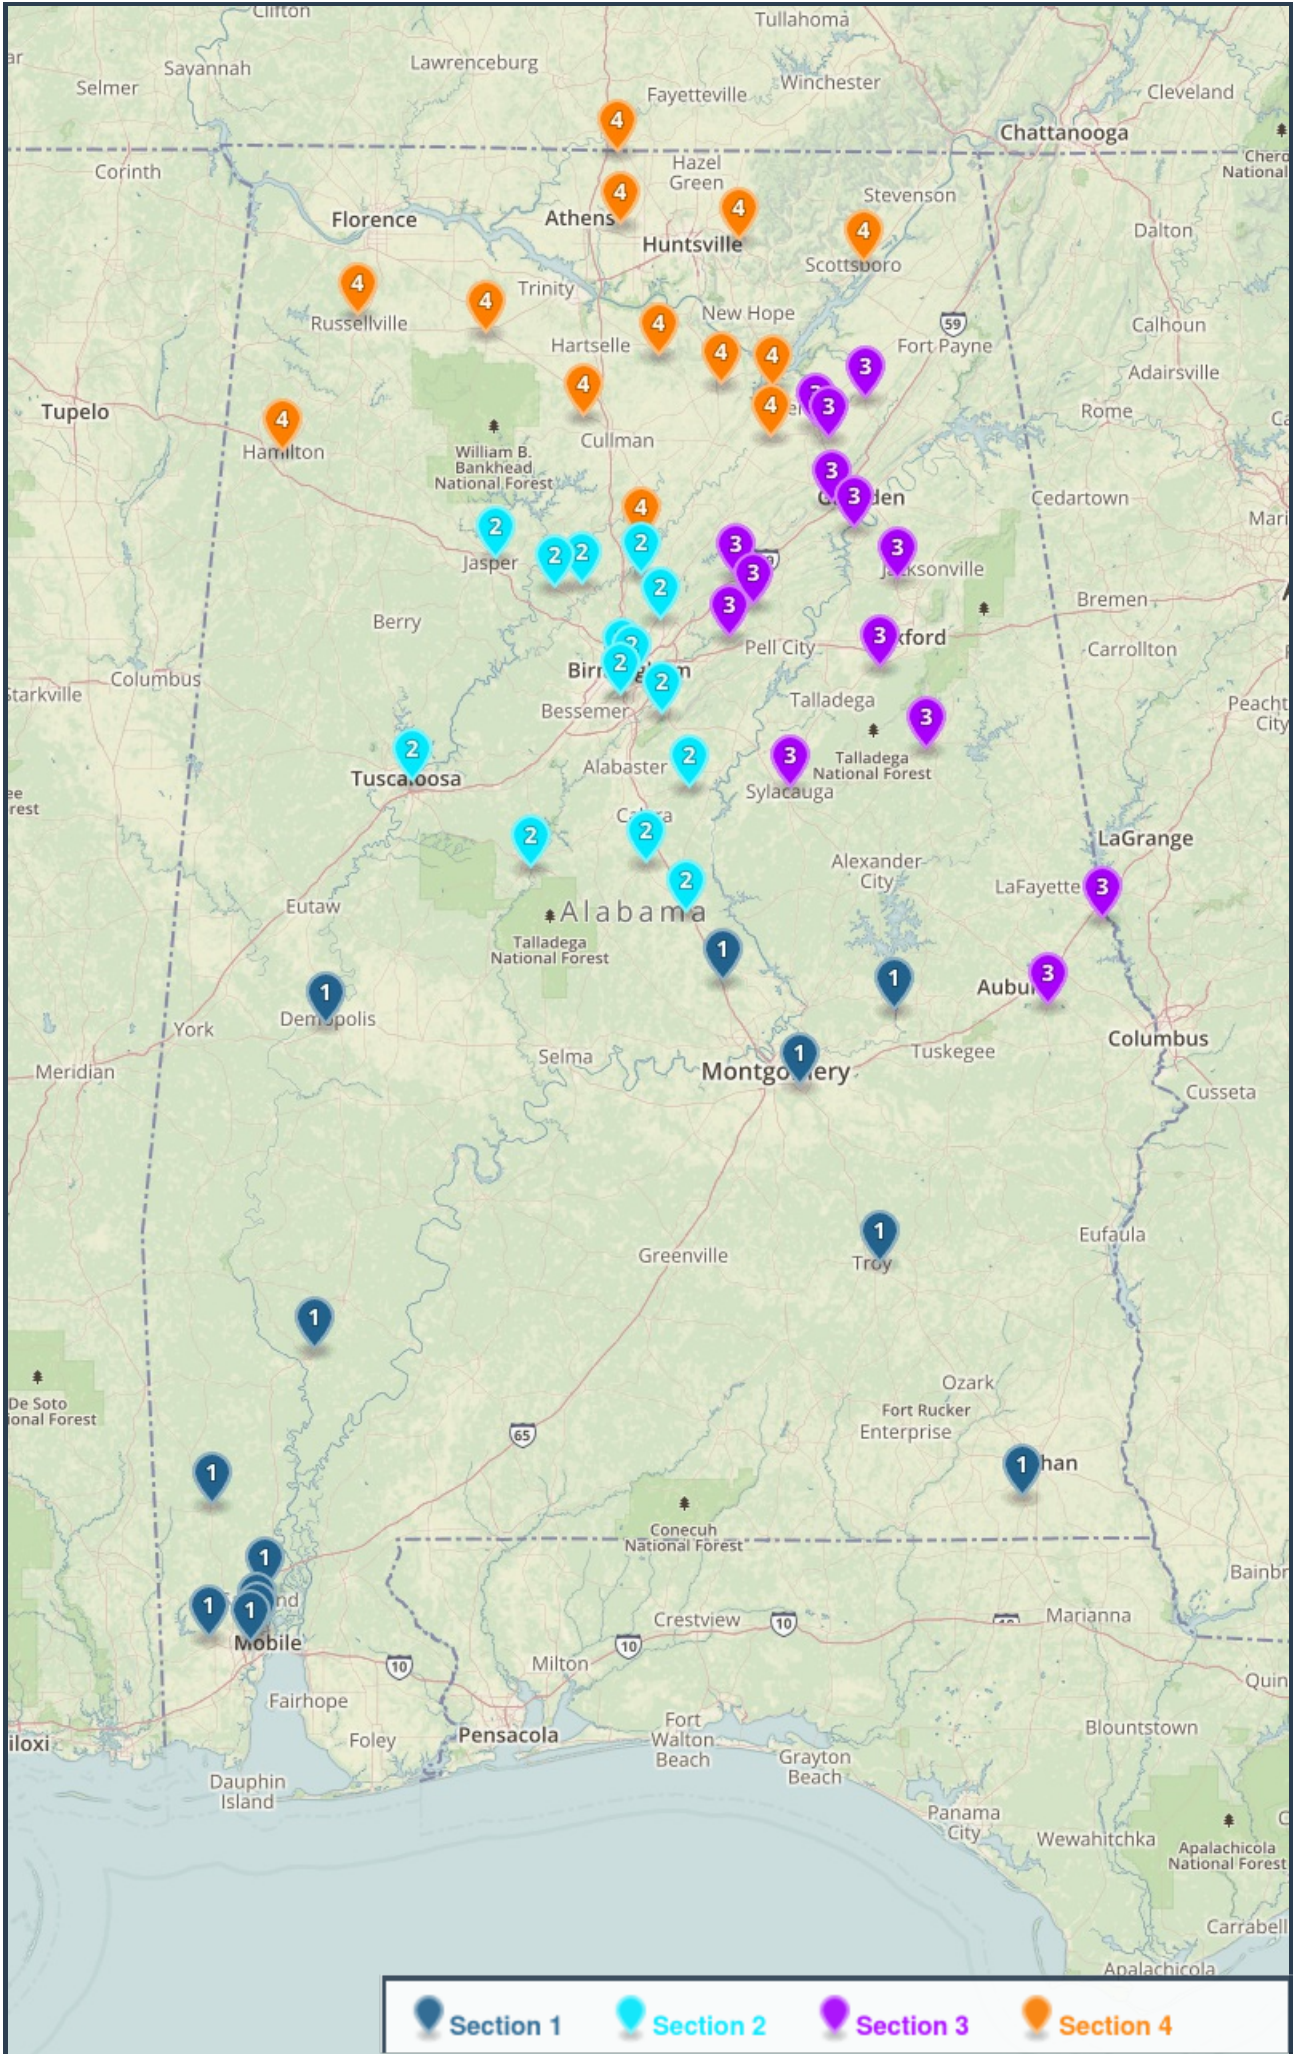

# Golf 5A Boys (54 Schools)

Section 1	Section 2	Section 3	Section 4
-----------	-----------	-----------	-----------

(13)

(14)

(14)

(13)

### **Section 1**

- Brewbaker Tech. Magnet High S
- Charles Henderson High School
- Citronelle High School
- Demopolis High School
- Faith Academy
- Jackson High School
- LeFlore Magnet High School
- Marbury High School
- Rehobeth High School
- Satsuma High School
- Tallassee High School
- UMS-Wright Prep School
- Vigor High School

### **Section 2**

- Bibb County High School
- Briarwood Christian School
- Center Point High School
- Central High School, Tusc.
- Chilton County High School
- Corner High School
- Dora High School
- Jasper High School
- Jemison High School
- John Carroll Catholic High School
- Mortimer Jordan High School
- Parker, A.H. High School
- Ramsay High School
- Shelby County High School

### **Section 4**

- Arab High School
- Ardmore High School
- Brewer, A. P. High School
- Douglas High School
- East Limestone High School
- Guntersville High School
- Hamilton High School
- Hayden High School
- Lawrence County High School
- Madison County High School
- Russellville High School
- Scottsboro High School
- West Point High School