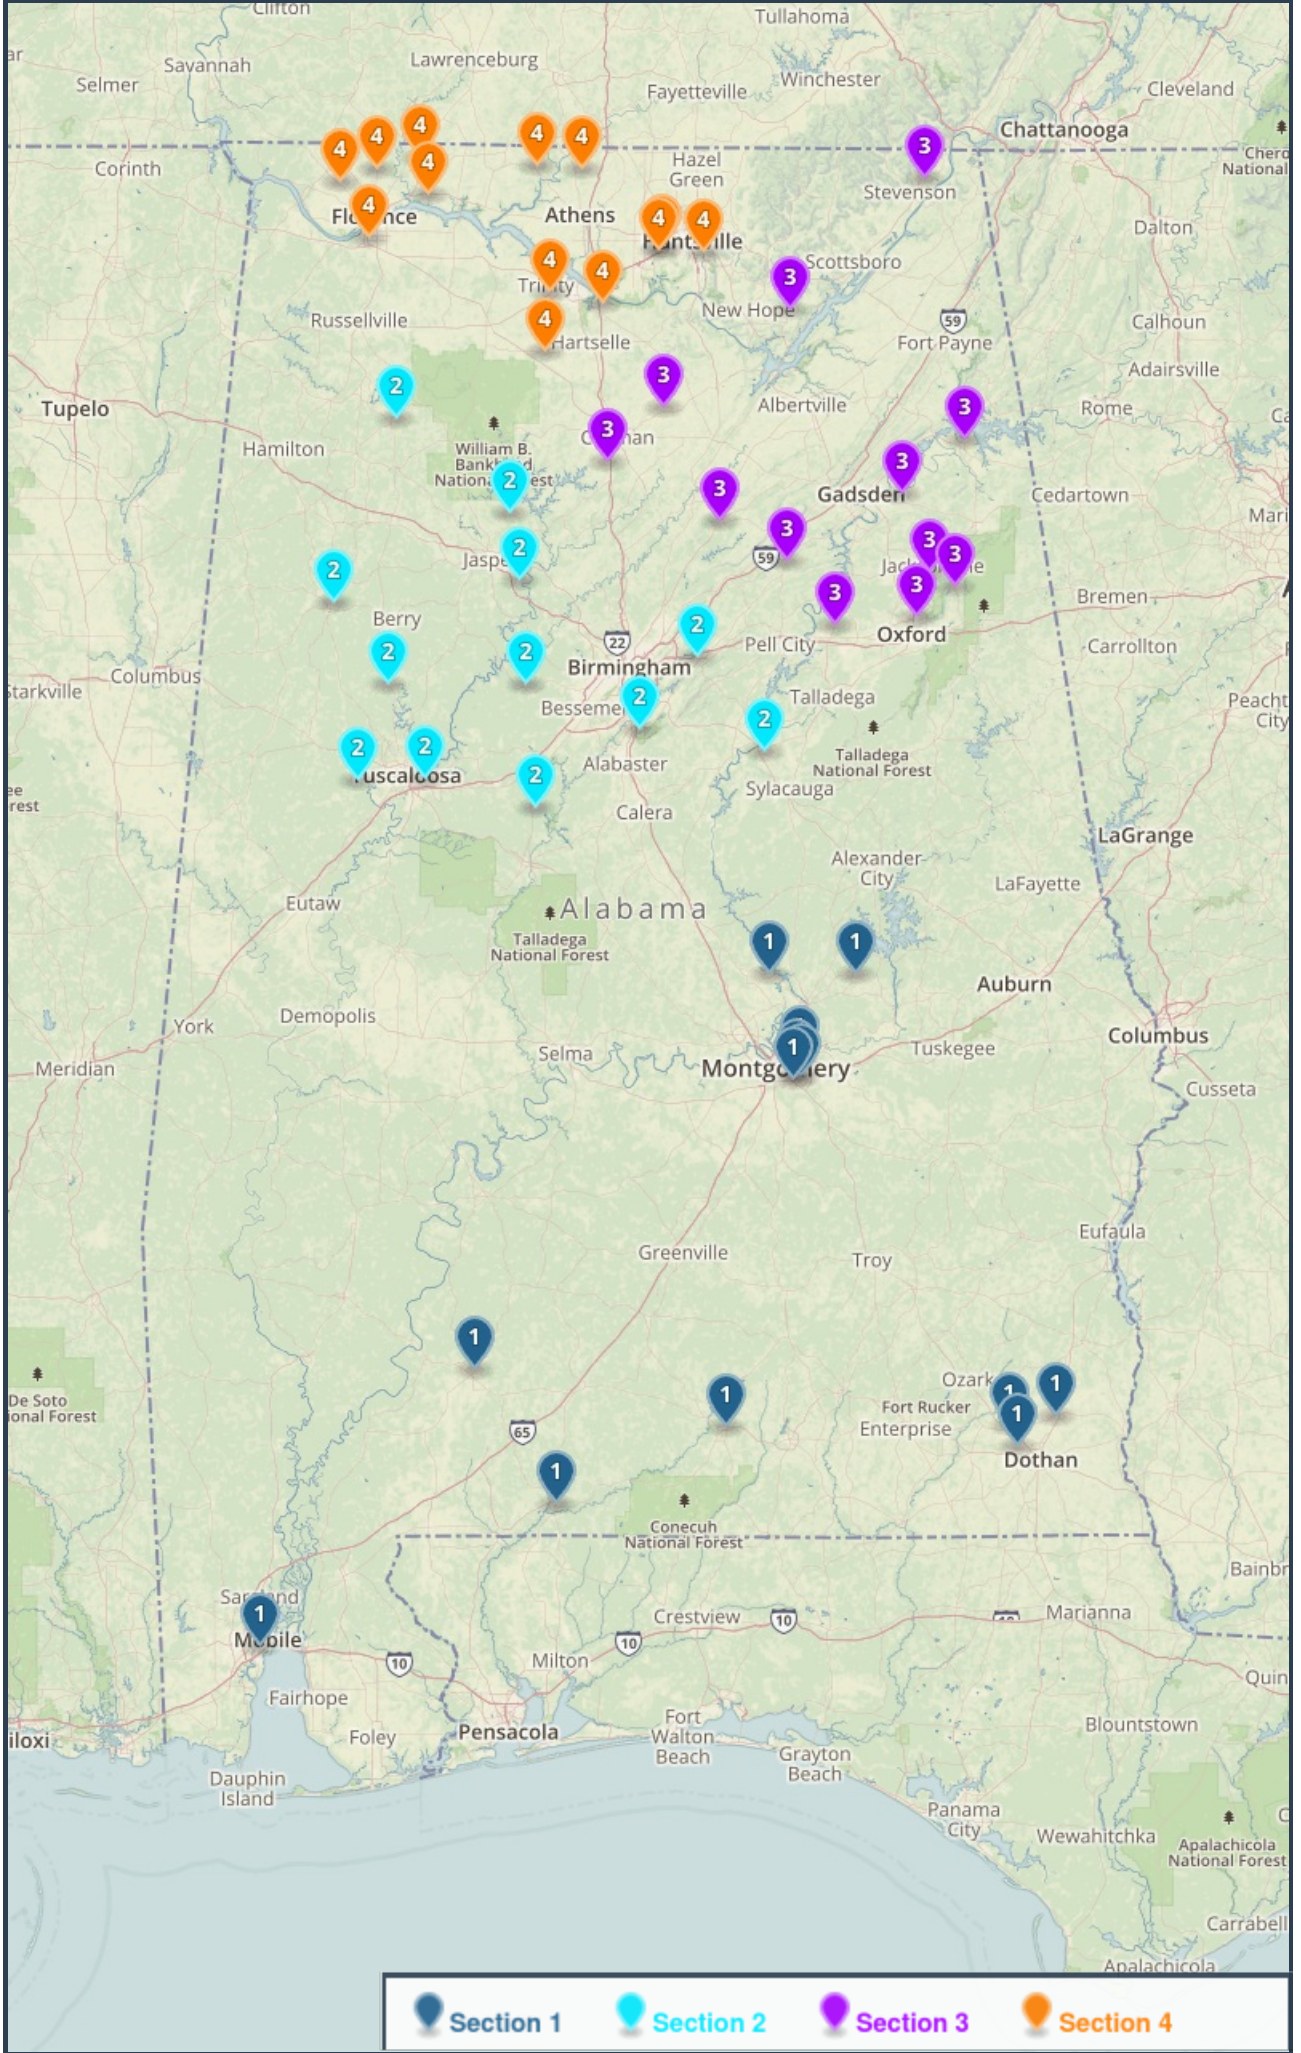

Golf 4A Boys (50 Schools)

(13)

(12)

(12)

(13)

Section 1

- Alabama Christian Academy
- Andalusia High School
- Dale County High School
- Elmore County High School
- Headland High School
- Holtville High School
- LAMP
- Monroe County High School
- Montgomery Catholic School
- Neal, W.S. High School
- Providence Christian School
- Trinity Presbyterian School
- Williamson High School

Section 2

- American Christian Academy
- Childersburg High School
- Cordova High School
- Curry High School
- Fayette County High School
- Haleyville High School
- Indian Springs School
- Leeds High School
- Northside High School
- Oak Grove High School
- Sipsy Valley High School
- West Blocton High School

Section 3

- Anniston High School
- Ashville High School
- Cherokee County High School
- DAR, Kate D. Smith High School
- Fairview High School
- Good Hope High School
- Hokes Bluff High School
- Jacksonville High School
- Lincoln High School
- North Jackson High School
- Oneonta High School
- White Plains High School

Section 4

- Brooks High School
- Central High School, Flor.
- Danville High School
- Deshler High School
- Elkmont High School
- Madison Academy
- Priceville High School
- Randolph School
- Rogers High School
- St. John Paul II Catholic School
- West Limestone High School
- West Morgan High School
- Wilson High School